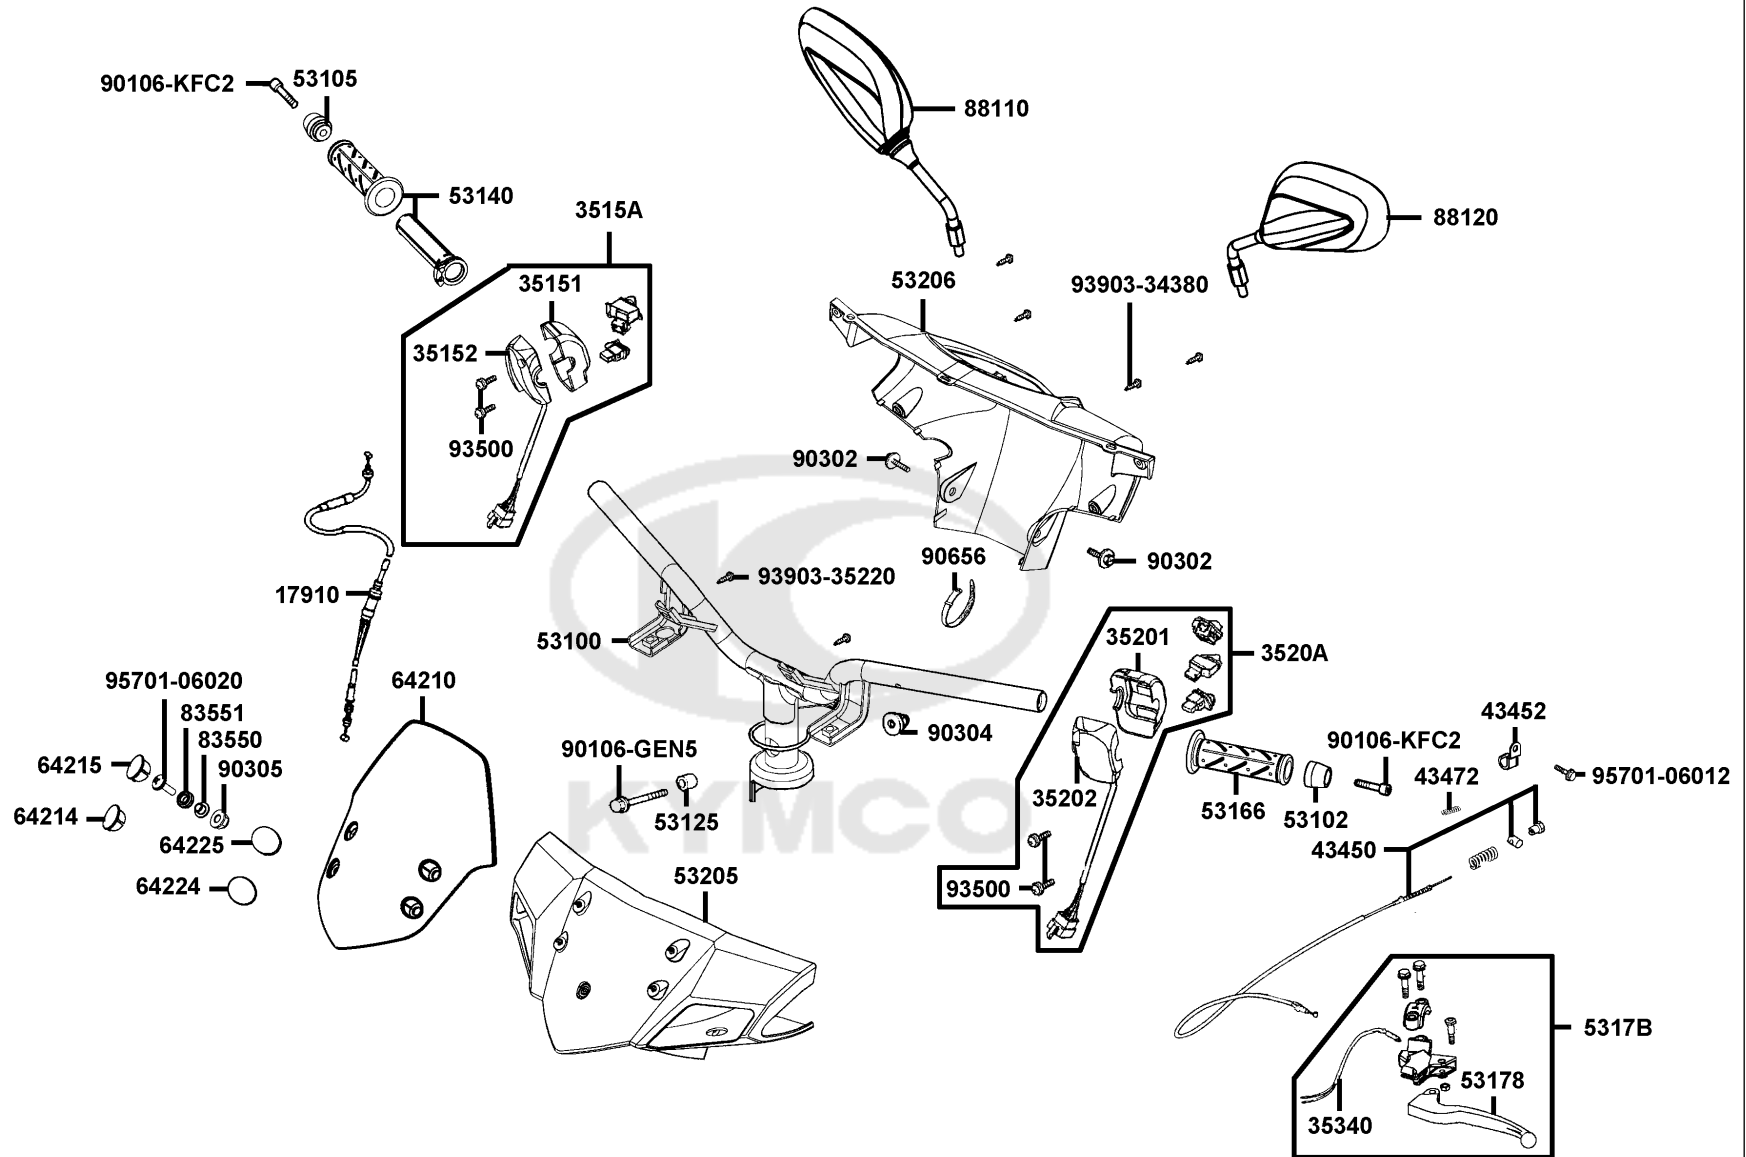

F03

Handle Steering Handle Cover