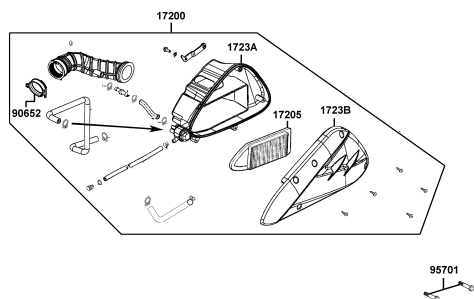

F13 Air Cleaner