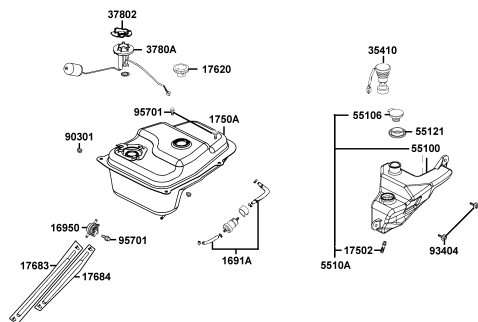

CONTENTS - FRAME GROUP

F10 Fuel Tank