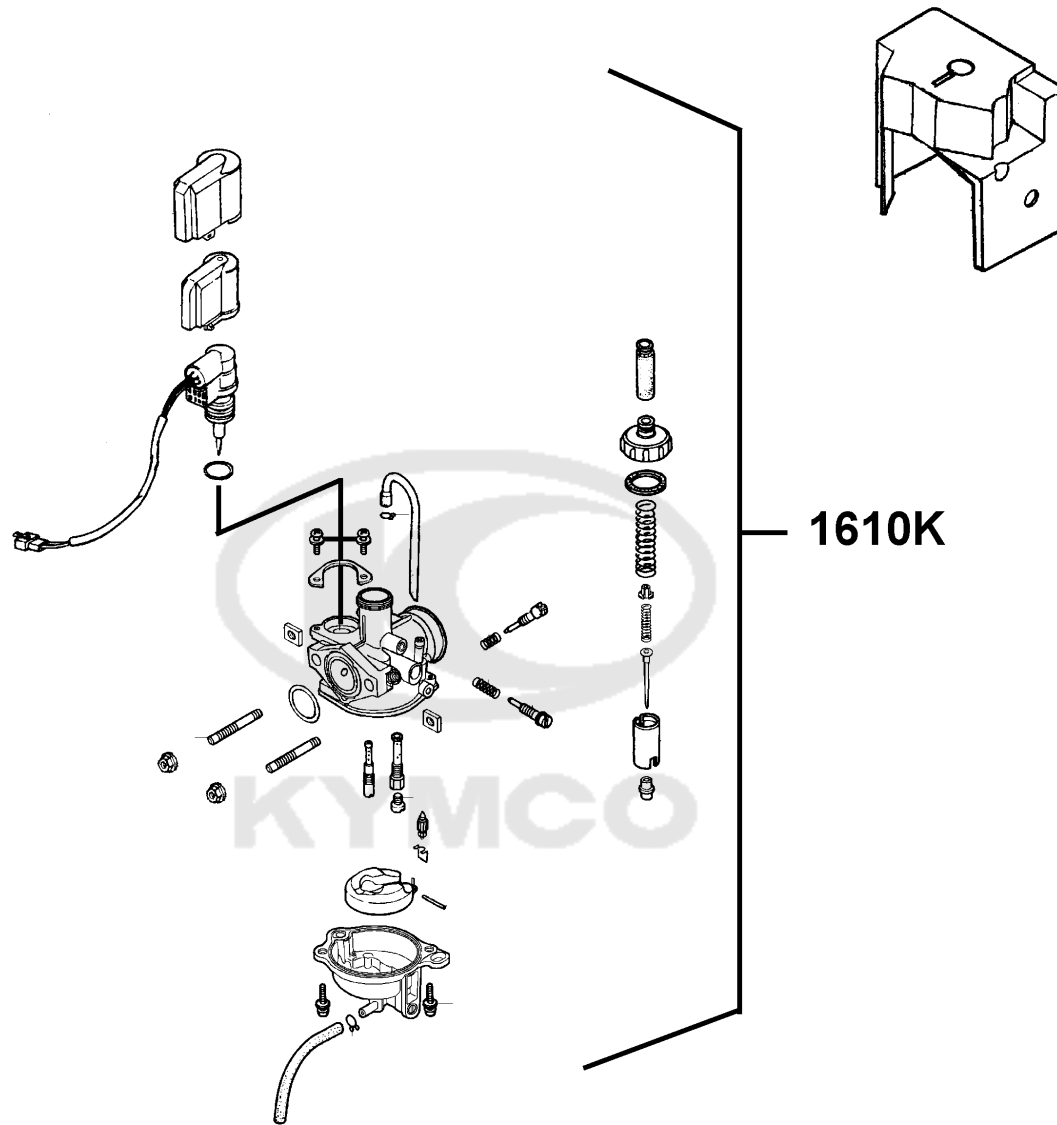

E09

Carburetor