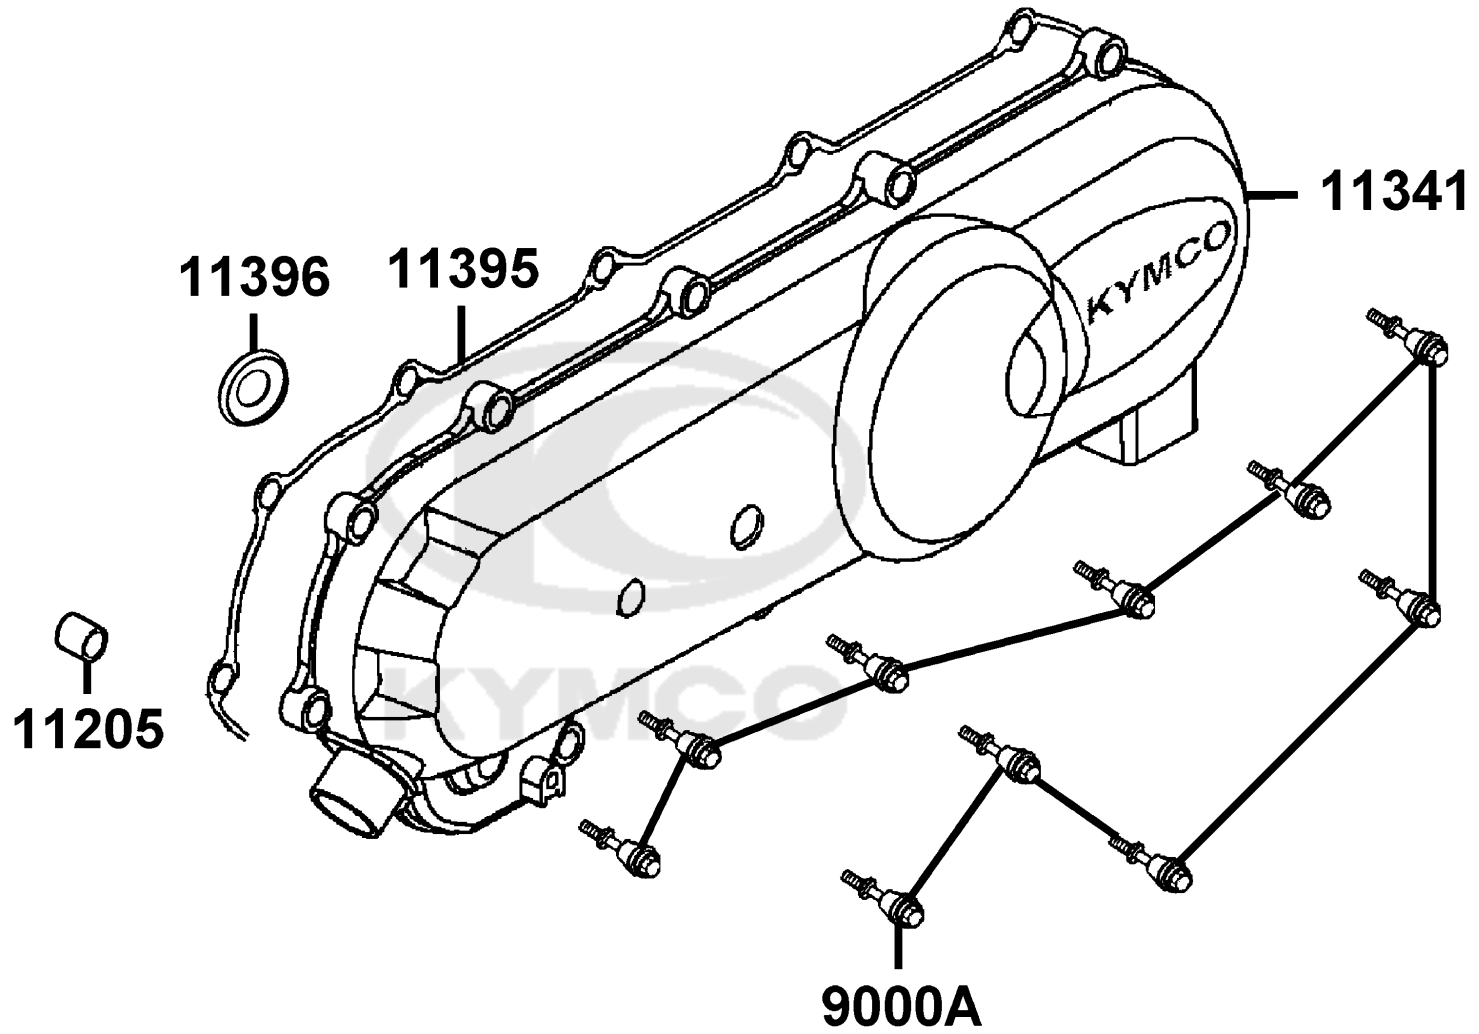

E04

Right Crankcase Cover