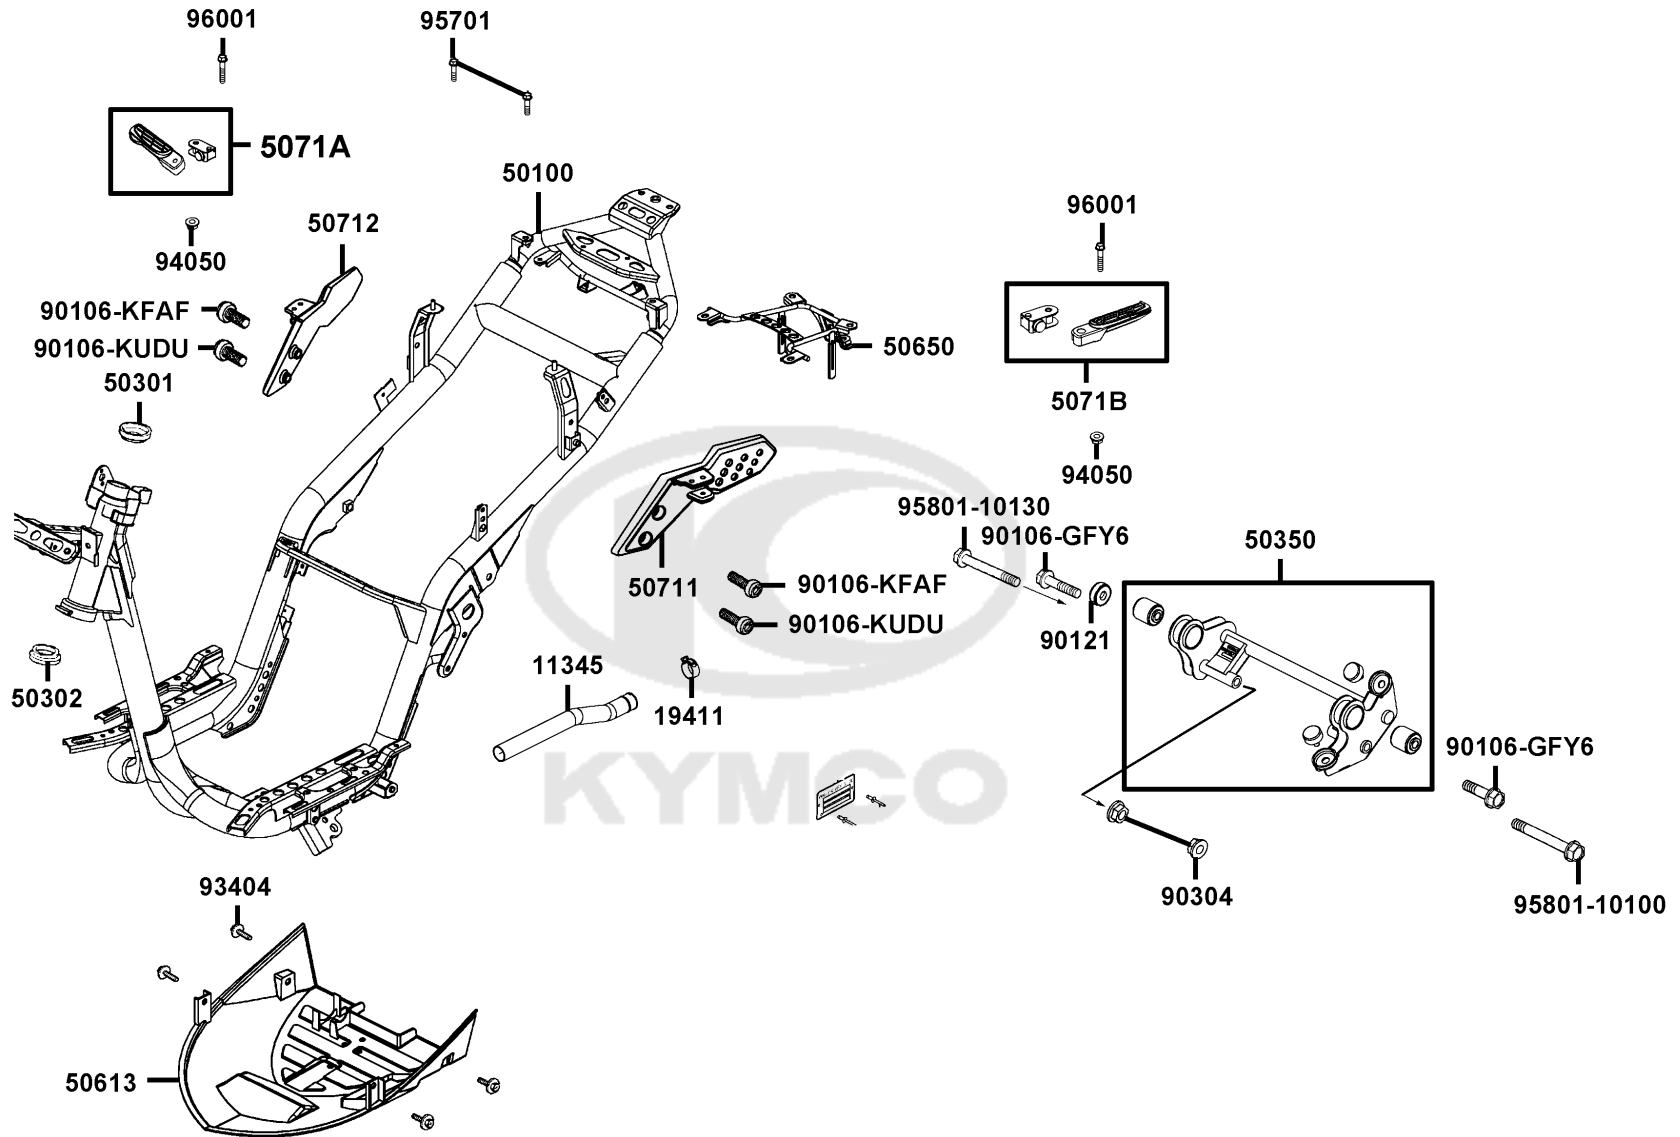

F20

Frame Body