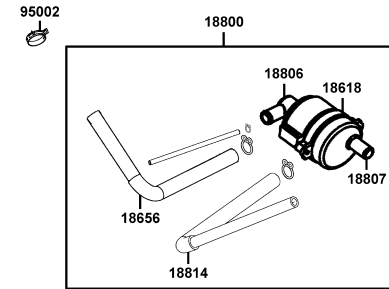

F21 Air Cleaner Two