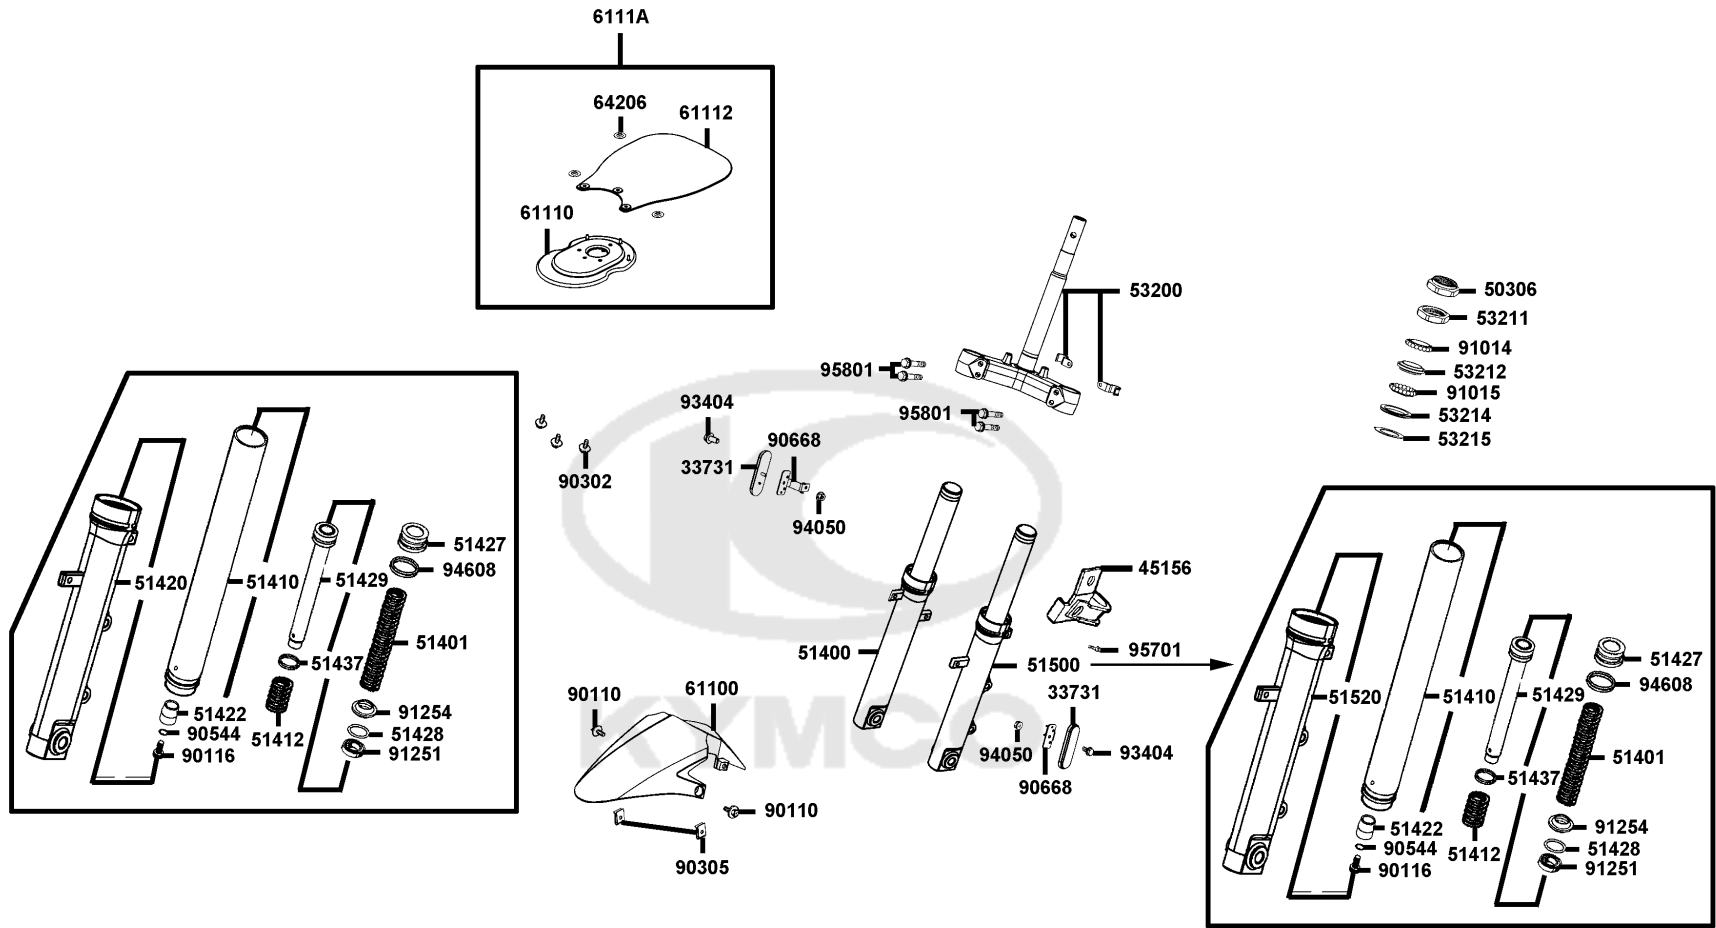

F06

Stem Steering Front Cushion