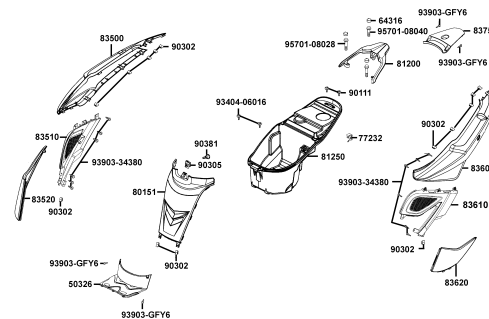

F12 Body Cover Luggage Box