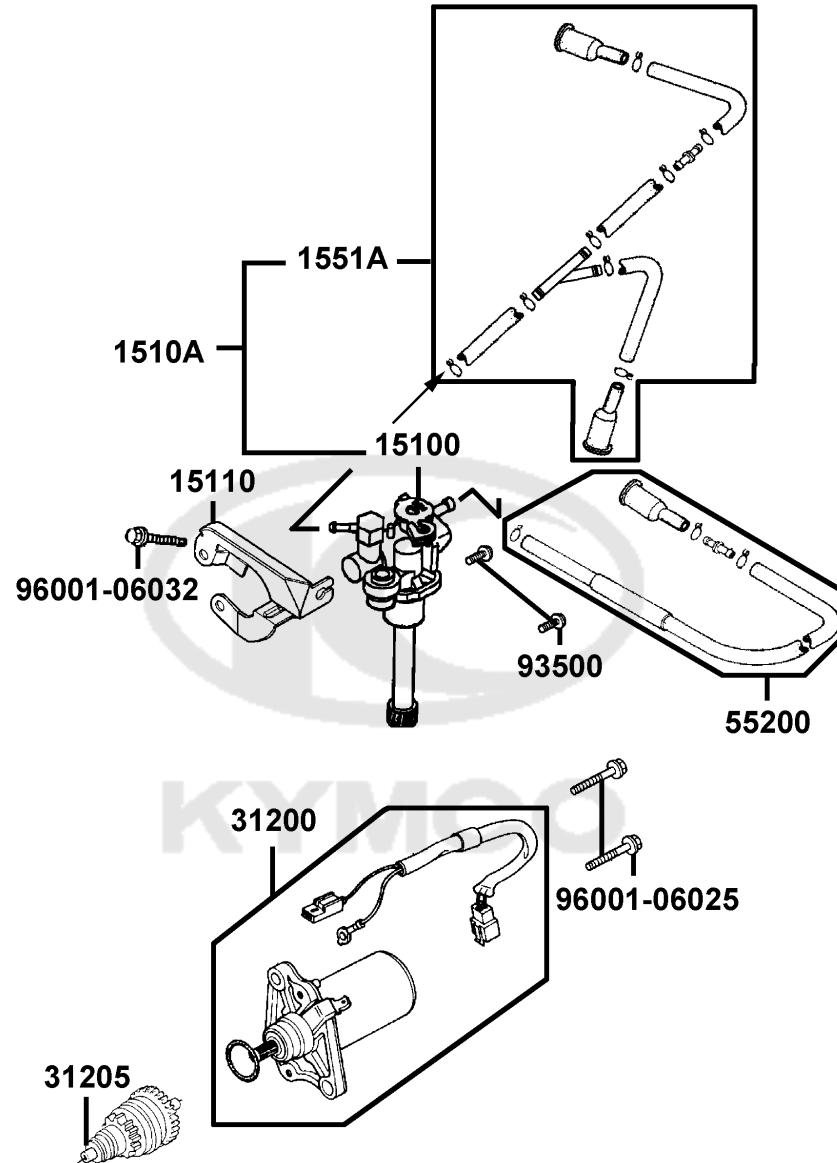

Starting Motor Oil Pump