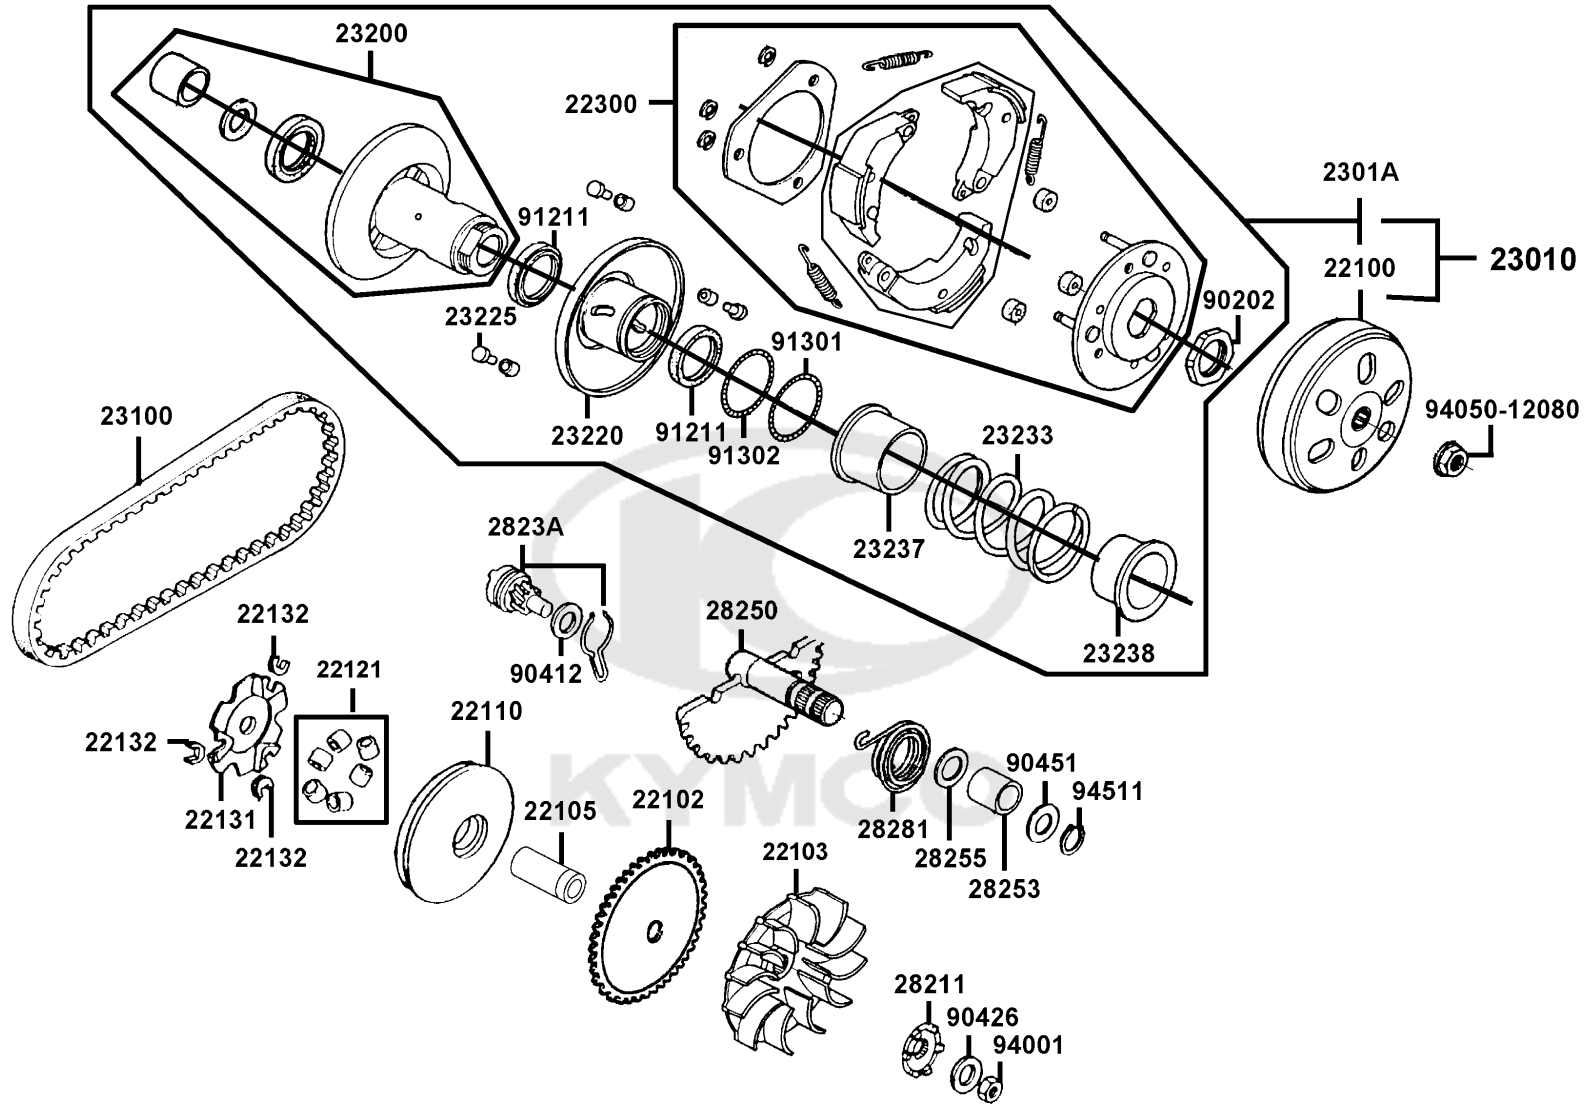

E05

Driven Pulley