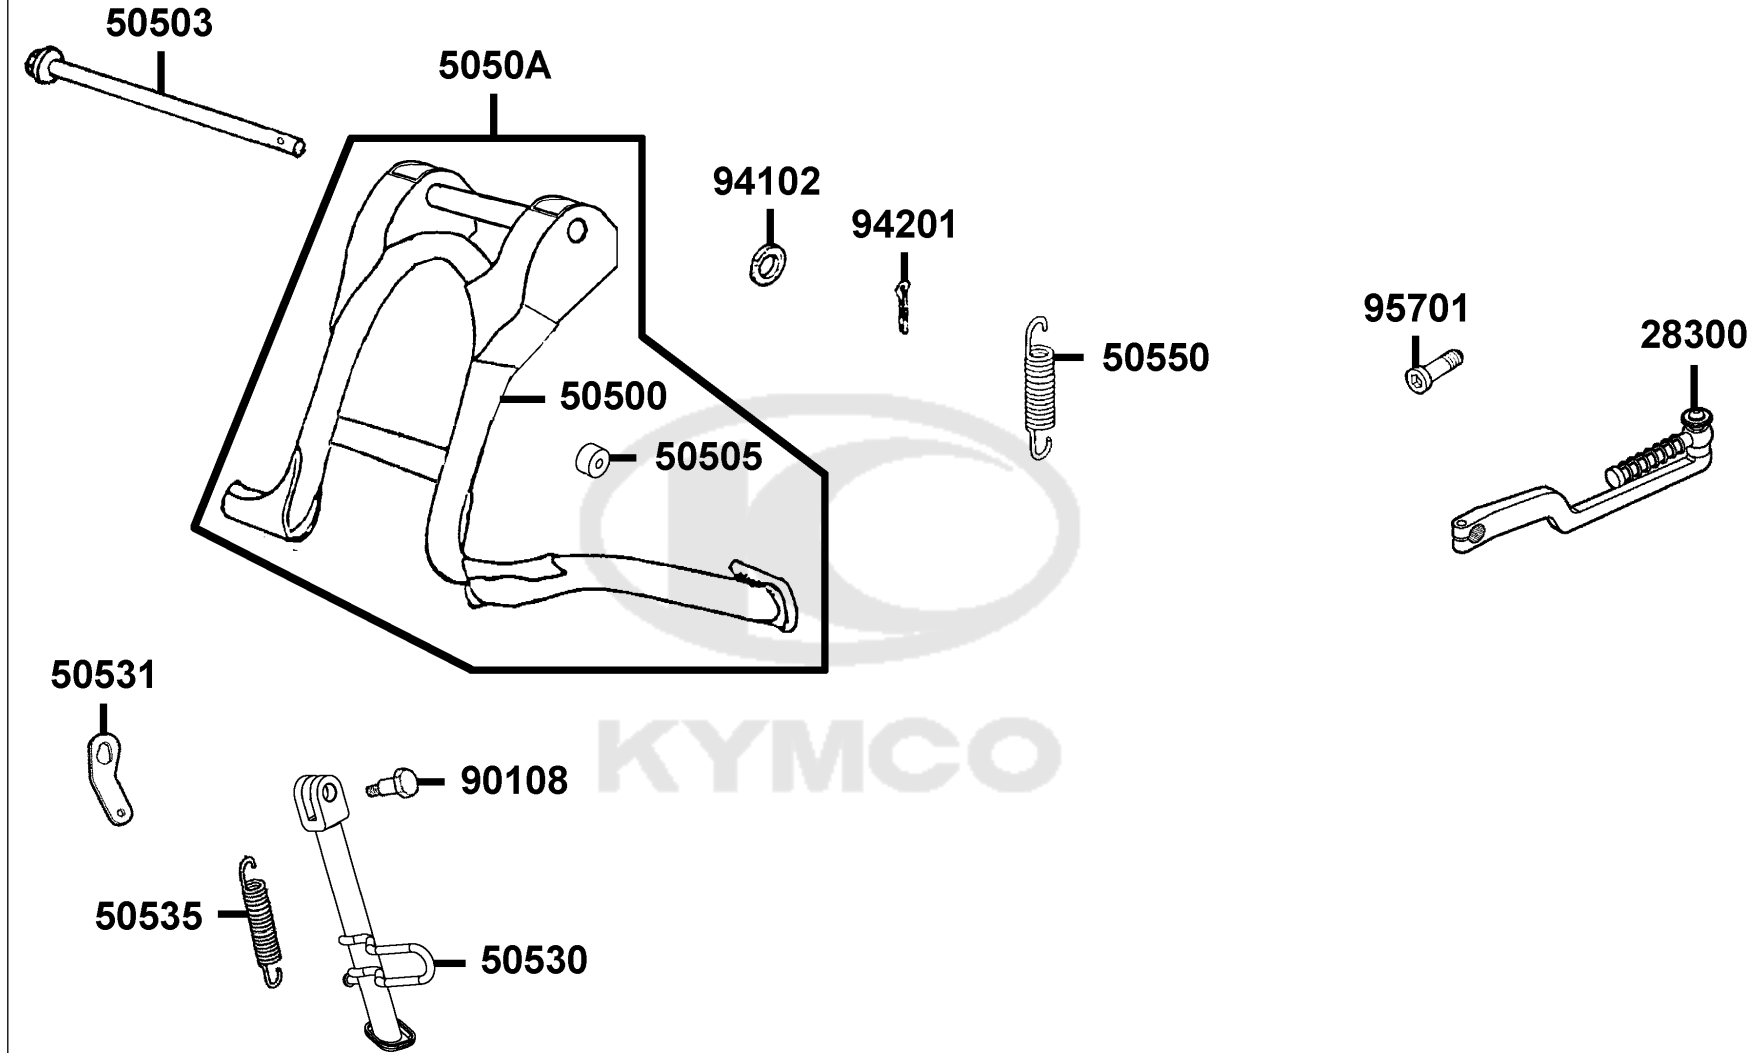

F15

Stand Kick Starter Arm