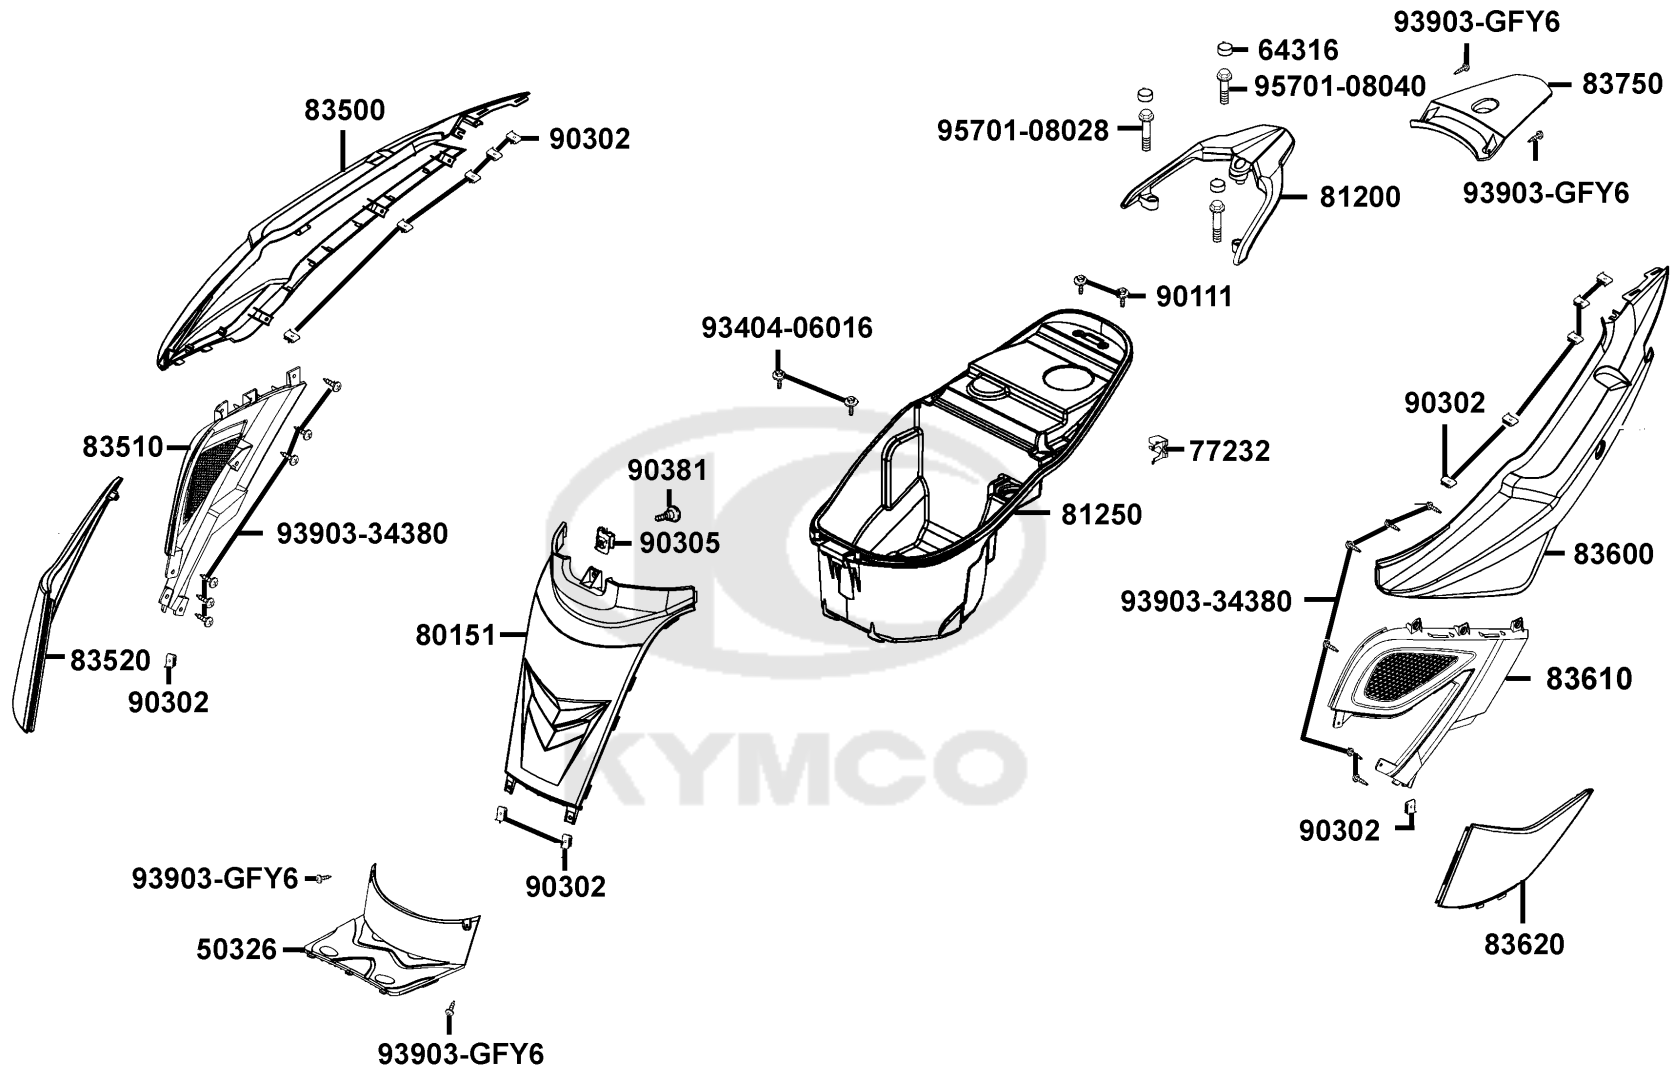

F12

Body Cover Luggage Box