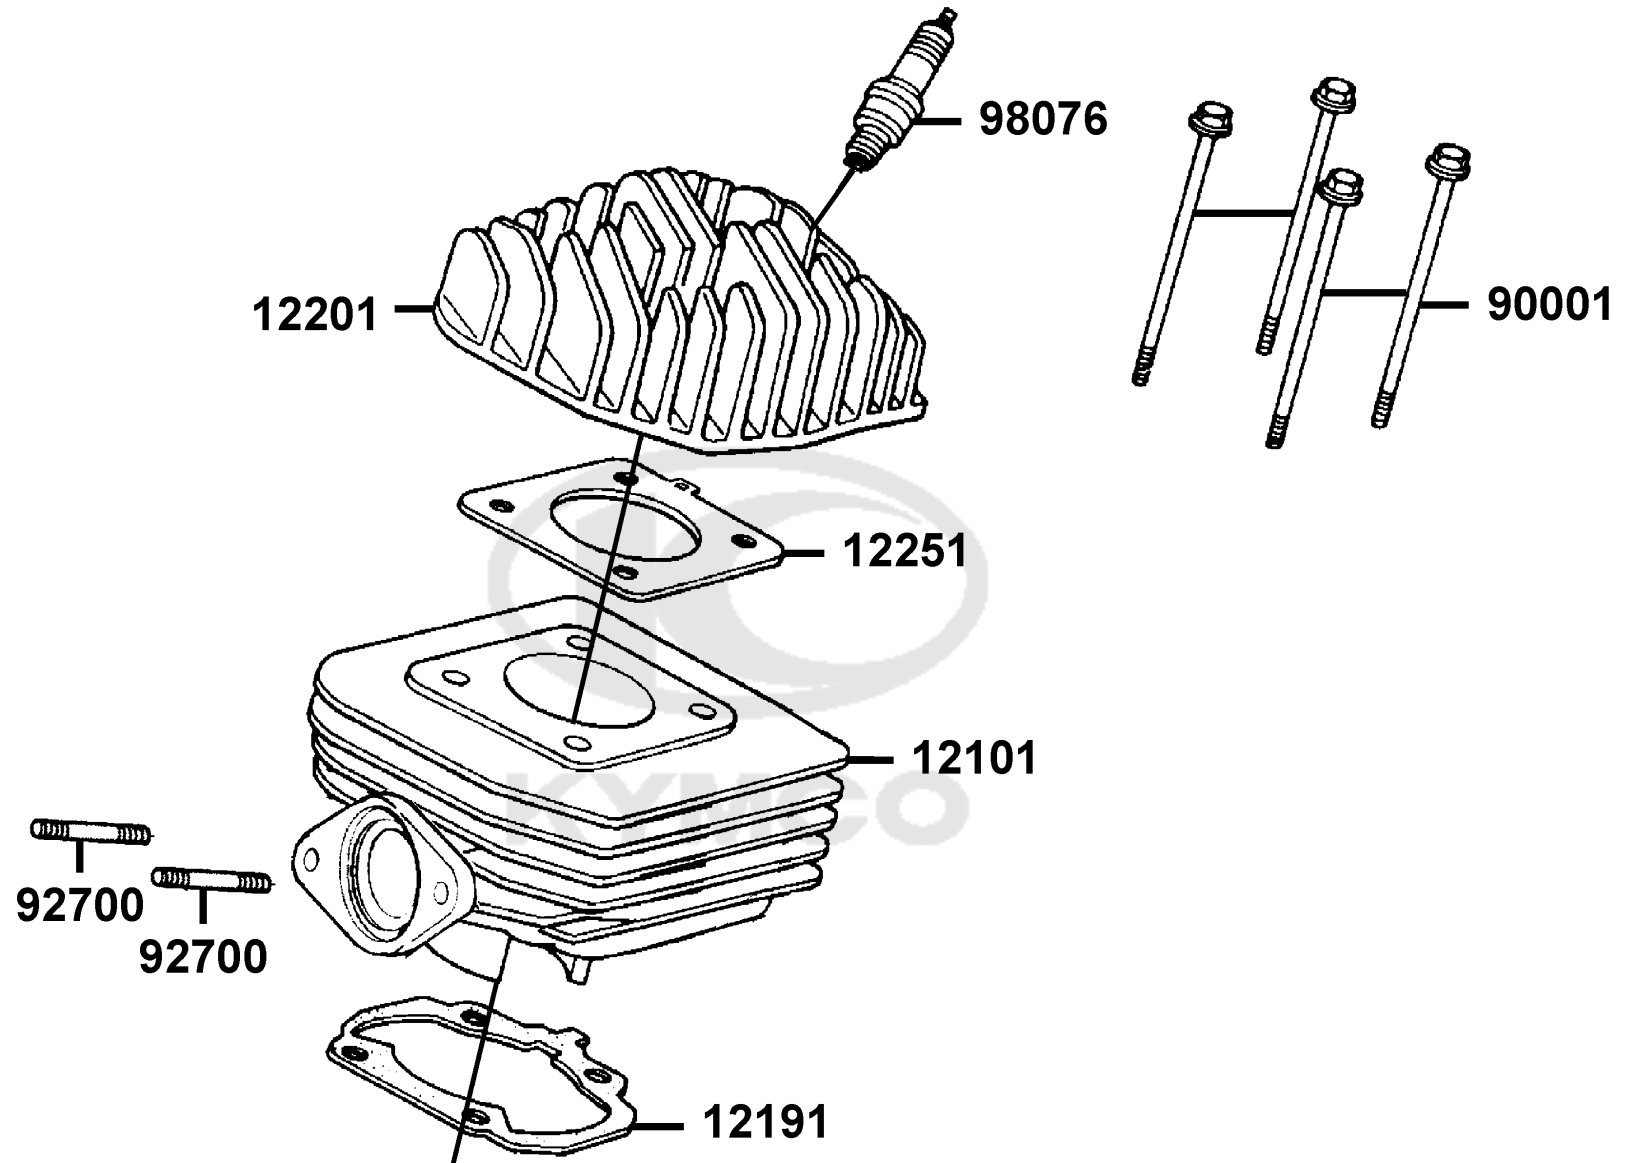

E01

Crank Case

Sales mark	Ref no	Part no	Description	Reg description	Regd no	E01
	95701-06035	95701-06035-08	BOLT FLANGE 6*35 (C)	BOLT FLANGE 6*35 (C)	1	
	95701-06040	95701-06040-08	BOLT FLANGE 6*40 (C)	BOLT FLANGE 6*40 (C)	1	
	95701-08012	95701-08012-08	BOLT FLANGE 8*12 (C)	BOLT FLANGE 8*12 (C)	2	
	96001-06025	96001-06025-08	BOLT FLANGE SH 6*25 (C)	BOLT FLANGE SH 6*25 (C)	3	
	96001-06045	96001-06045-08	BOLT FLANGE SH 6*45 (C)	BOLT FLANGE SH 6*45 (C)	3	
	96001-06055	96001-06055-08	BOLT FLANGE SH 6*55 (C)	BOLT FLANGE SH 6*55 (C)	3	
	96100	96100-62033-00	BEARING BALL RADIAL 6203	BEARING BALL RADIAL 6203	1	