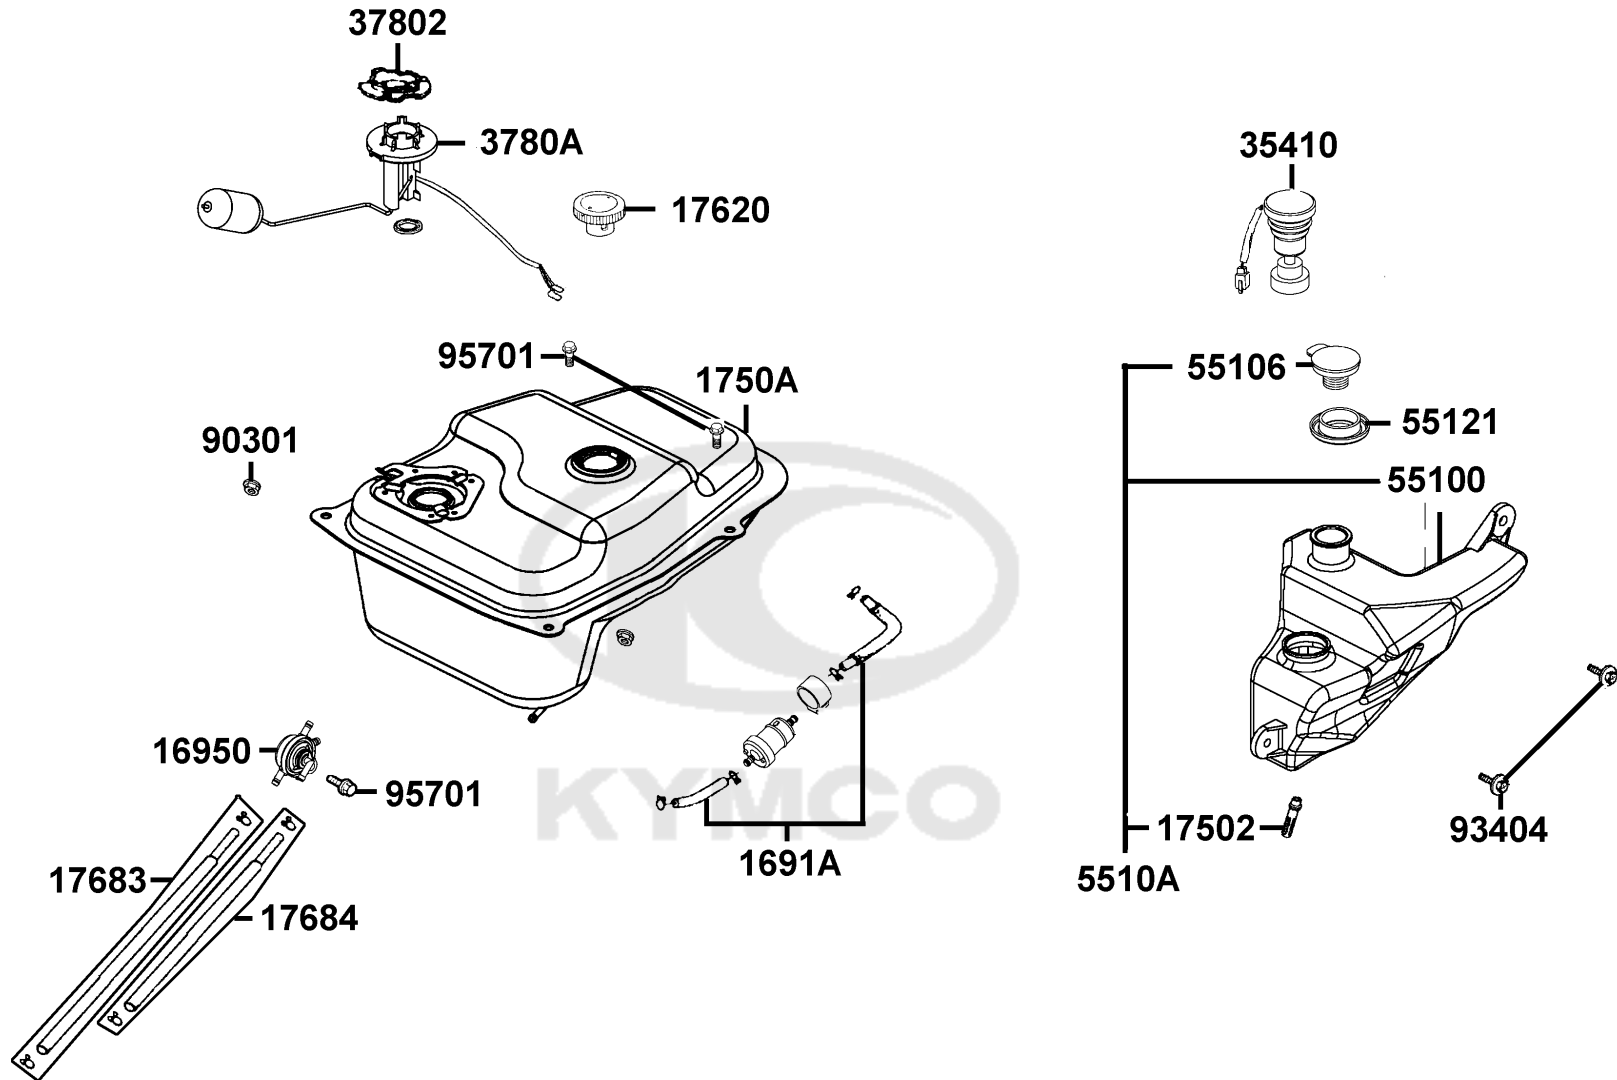

F10

Fuel Tank