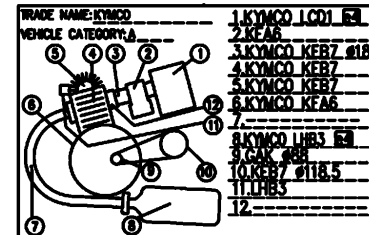

86286

87556

86285

86287

87224

Sales mark	Ref no	Part no	Description	Reg description	Regd no	F22
**	86102-LEJ2	86102-LEJ2-E00	STRIPE K-LOGO 22MM	STRIPE K-LOGO 22MM	1	
**	86102-LHB3	86102-LHB3-E00	STRIPE K-LOGO'68mm	STRIPE K-LOGO'68mm	2	
**	86201	86201-LHB3-E00	STRIPE BODY COVER	STRIPE BODY COVER	2	
**	86221	86221-LHB3-E00	STRIPE R BODY COVER	STRIPE R BODY COVER	1	
**	86231	86231-LHB3-E00	STRIPE L BODY COVER	STRIPE L BODY COVER	1	
**	86282	86282-LHB3-E00	STRIPE R FR MOLD	STRIPE R FR MOLD	1	
**	86283	86283-LHB3-E00	STRIPE L FR MOLD	STRIPE L FR MOLD	1	
**	86284	86284-LHB3-E00	STRIPE B R FR MOLD	STRIPE B R FR MOLD	1	
**	86285	86285-LHB3-E00	STRIPE C R FR MOLD	STRIPE C R FR MOLD	1	
**	86286	86286-LHB3-E00	STRIPE B L FR MOLD	STRIPE B L FR MOLD	1	
**	86287	86287-LHB3-E00	STRIPE C L FR MOLD	STRIPE C L FR MOLD	1	
**	87140	87140-LHB3-E00	STRIPE MARK 50-2T	STRIPE MARK 50-2T	2	
**	87224	87224-LHB3-EZ0	CAUTION ANTI TAMPERRING	CAUTION ANTI TAMPERRING	1	
	87505	87505-LEJ2-E01	LABLE TIRE	LABLE TIRE	1	
	87541-GAR1	87541-GAR1-E01	LABEL OIL CAP	LABEL OIL CAP	1	
	87541-KGBG	87541-KGBG-E00	LABEL OIL CAP	LABEL OIL CAP	1	
	87542	87542-GAR1-E01	MARK MAINT CAUTION	MARK MAINT CAUTION	1	
**	87556	87556-LHB3-E00	STRIPE MARK KYMCO	STRIPE MARK KYMCO	2	
	87560	87560-KNBN-E00	MARK DRIVE CAUTION	MARK DRIVE CAUTION	1	