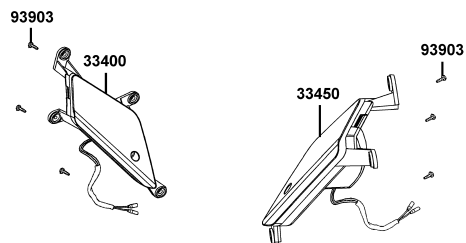

F17 Front Winker