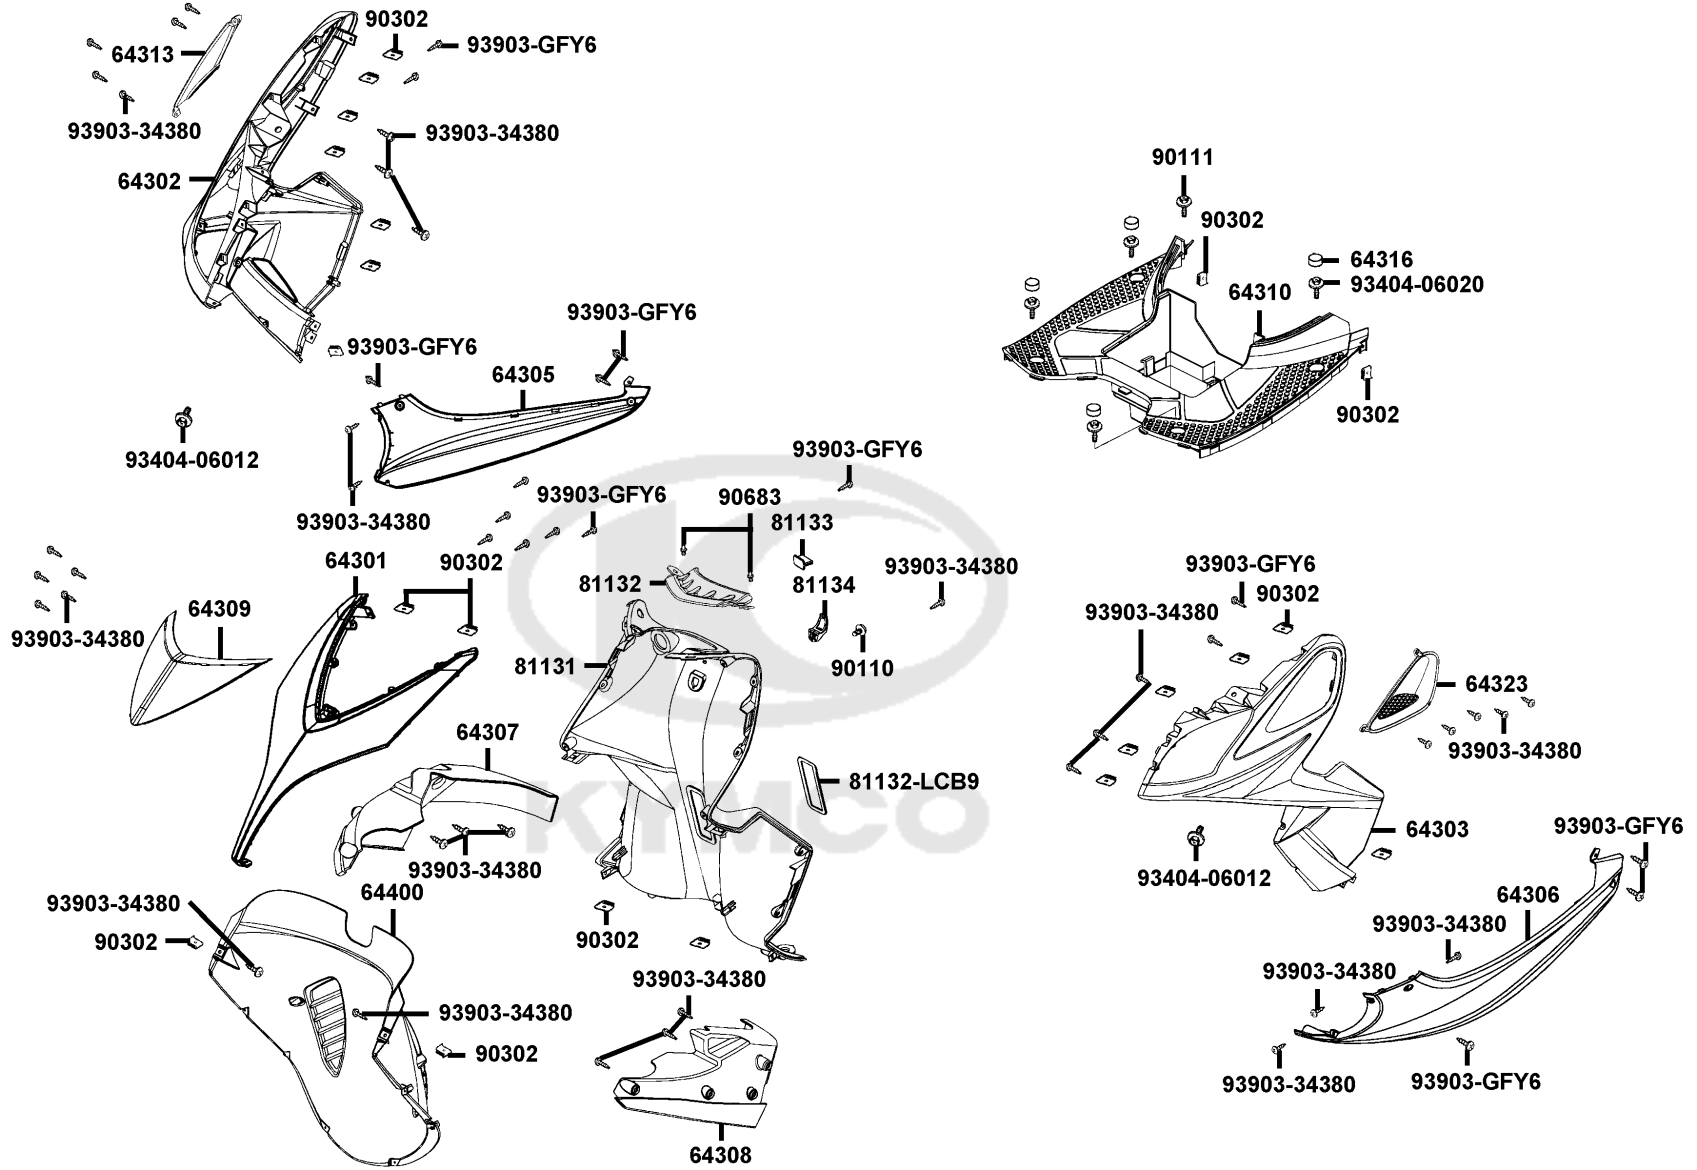

F05

Front Cover Front Fender