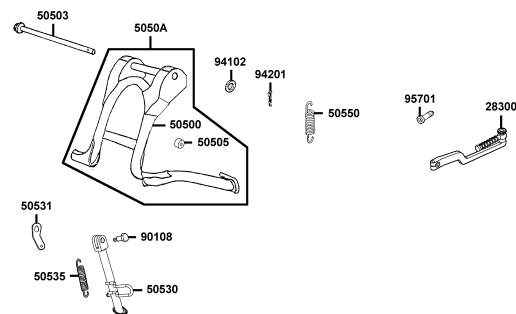

F15 Stand Kick Starter Arm