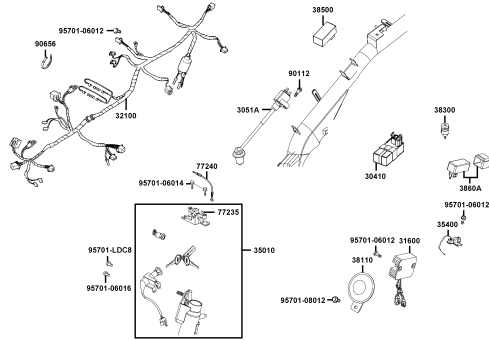

F17 Front Winker

F18 Tail Light

CONTENTS - FRAME GROUP

F19 Wire Harness

F20 Frame Body

F21 Air Cleaner Two

F22 Emblem Stripe

E01

Crank Case

Sales mark	Ref no	Part no	Description	Reg description	Regd no	E01
	11100	11100-KEB7-C00	CRANK CASE COMP RIGHT	CRANK CASE COMP RIGHT	1	
	11102	11102-1G87-C00	RUBBER BUSH ENGINE HANGER	RUBBER BUSH ENGINE HANGER	1	
	11200	11200-KFA6-900	CRANK CASE COMP LEFT	CRANK CASE COMP LEFT	1	
	11205	11205-KED5-C00	BUSH M STAND	BUSH M STAND	1	
	14100	14100-KEB7-C00	VALVE COMP REED	VALVE COMP REED	1	
	1621A	1621A-GKAK-C00	INSULATOR CARB ASSY	INSULATOR CARB ASSY	1	
	17100	17100-KEB7-901	PIPE COMP INLET	PIPE COMP INLET	1	
	17111	17111-KEB7-C00	GASKET INLET PIPE A @A	GASKET INLET PIPE A @A	1	
	17112	17112-KEB7-C00	GASKET INLET PIPE B @A	GASKET INLET PIPE B @A	1	
	80102	80102-LCD1-C00	STAY A RR TIRE FENDER	STAY A RR TIRE FENDER	1	
	90120	90120-GAR1-J00	SOCKET BOLT SPECIAL 6*28	SOCKET BOLT SPECIAL 6*28	1	
	90474	90474-3C33-C00	WASHER 8MM (T*2)	WASHER 8MM (T*2)	1	
	91001	91001-GLW0-C00	BRG BALL RADIAL6204	BRG BALL RADIAL6204	1	
	91004-KBN2	91004-KBN2-C00	BRG BALL RADIAL 6201	BRG BALL RADIAL 6201	1	
	91004-KNBN	91004-KNBN-C00	BRG BALL RADIAL 6203 SPC	BRG BALL RADIAL 6203 SPC	1	
	91006	91006-KNBN-C00	BRG BALL RADIAL25*56*12	BRG BALL RADIAL25*56*12	1	
	91201	91201-KNBN-C00	OIL SEAL 15.6*25.5*7	OIL SEAL 15.6*25.5*7	1	
	91202	91202-KNBN-92A	OIL SEAL 20*31*7	OIL SEAL 20*31*7	1	
	91204	91204-KNBN-C00	OIL SEAL 17*30*6	OIL SEAL 17*30*6	1	
	94301	94301-10200	DOWEL PIN 10*20	DOWEL PIN 10*20	6	