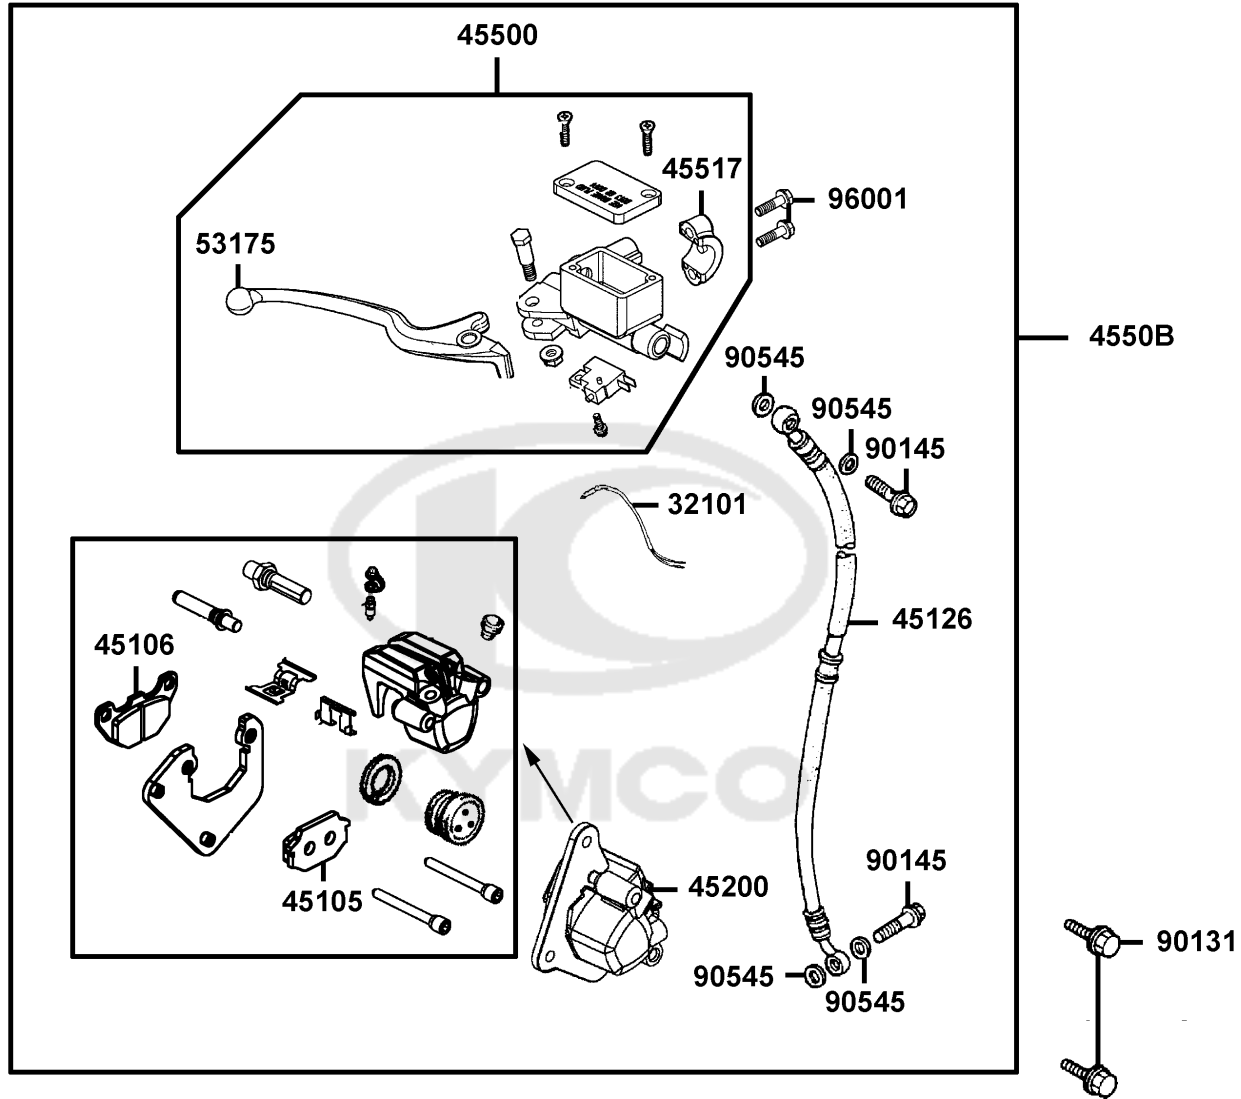

F04

Brake Master Cylinder