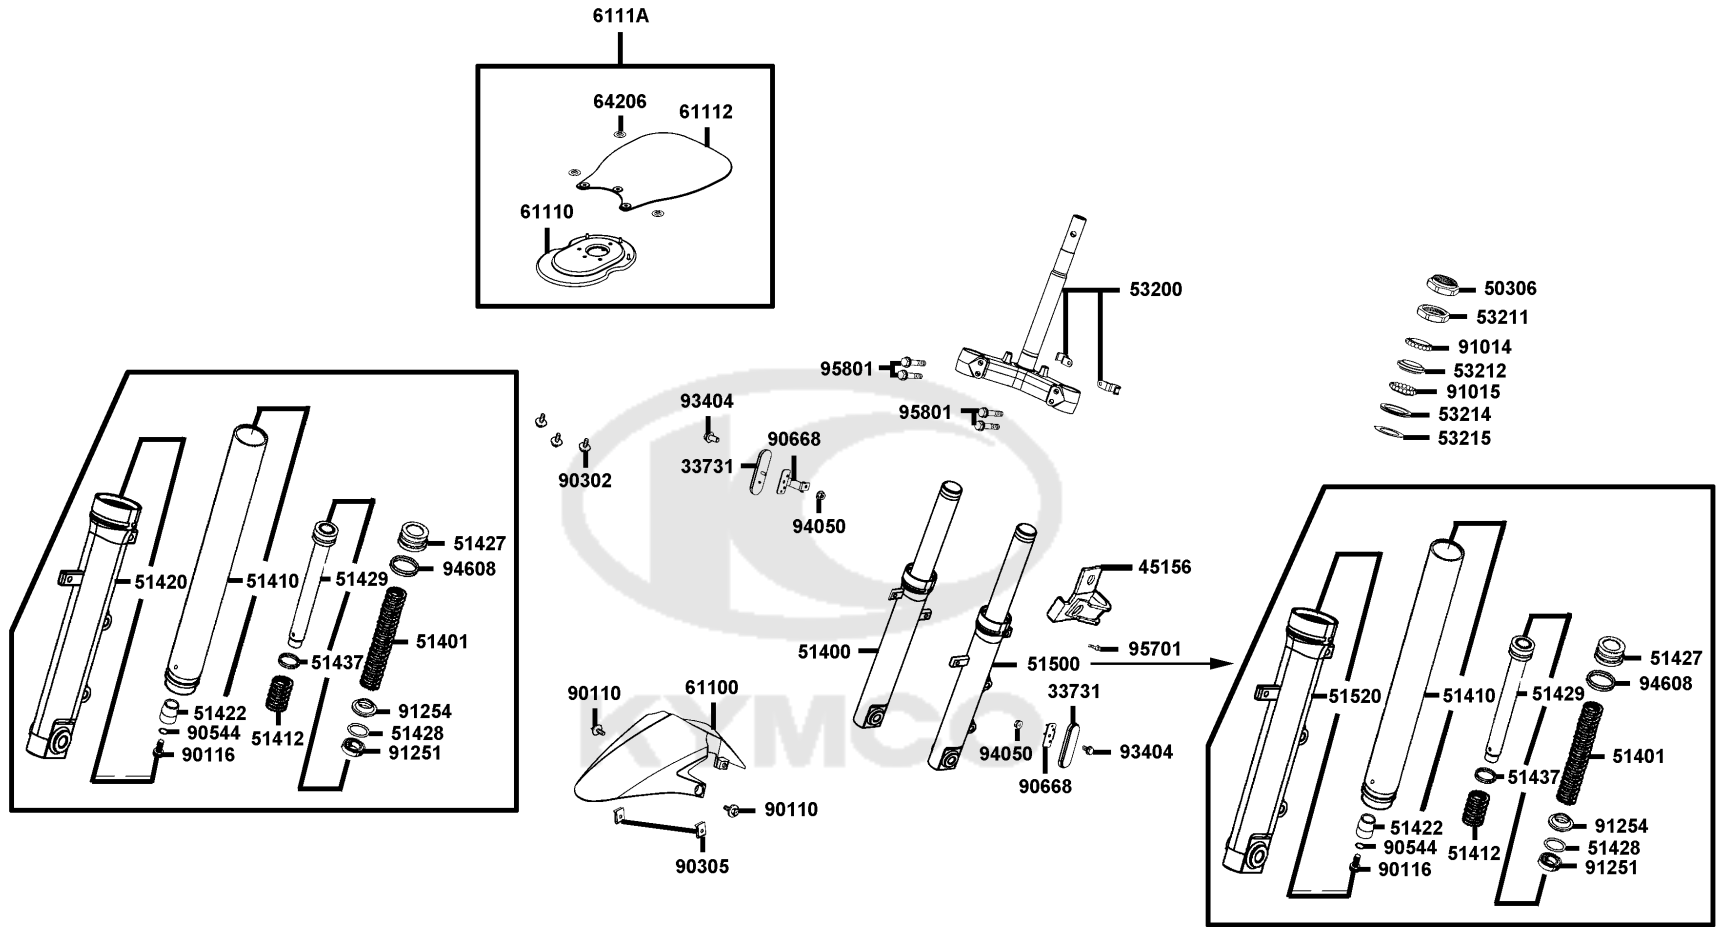

F06

Stem Steering Front Cushion