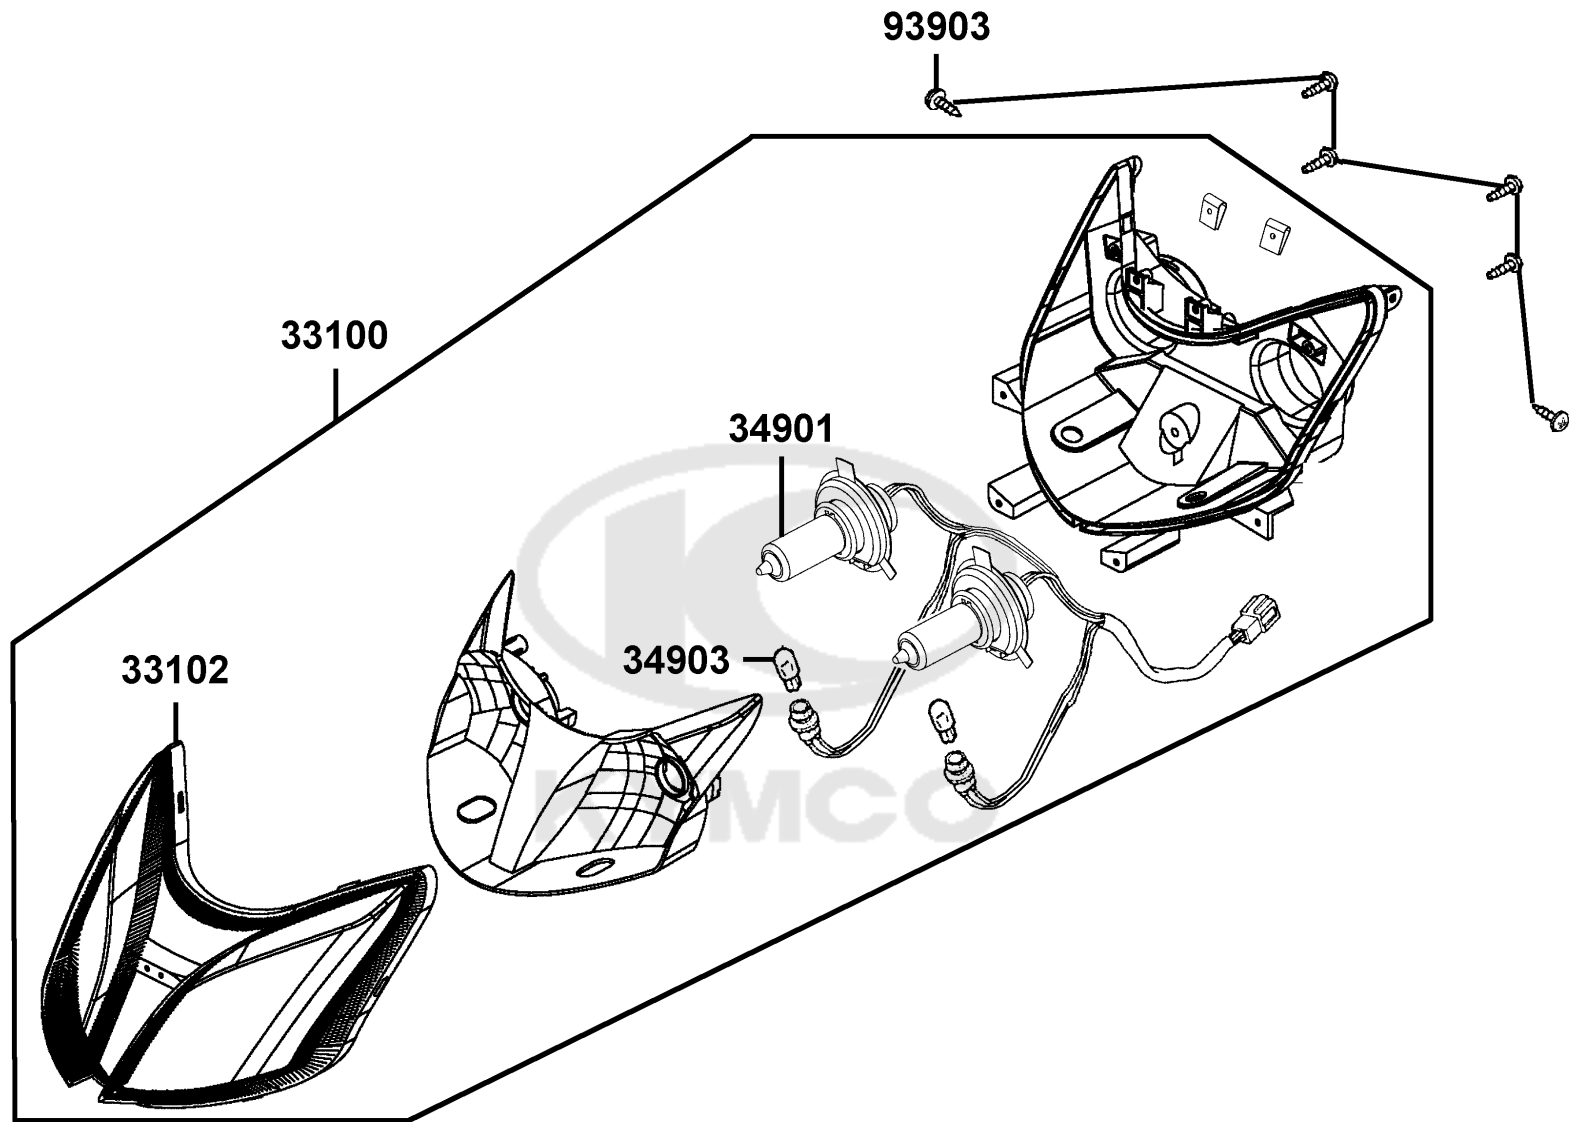

F01

Head Light