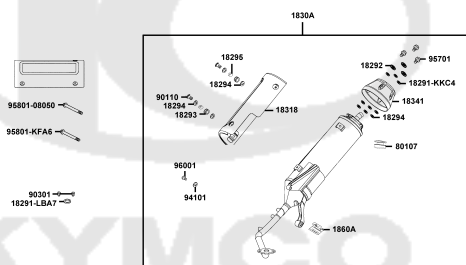

F14 Exhaust Muffler