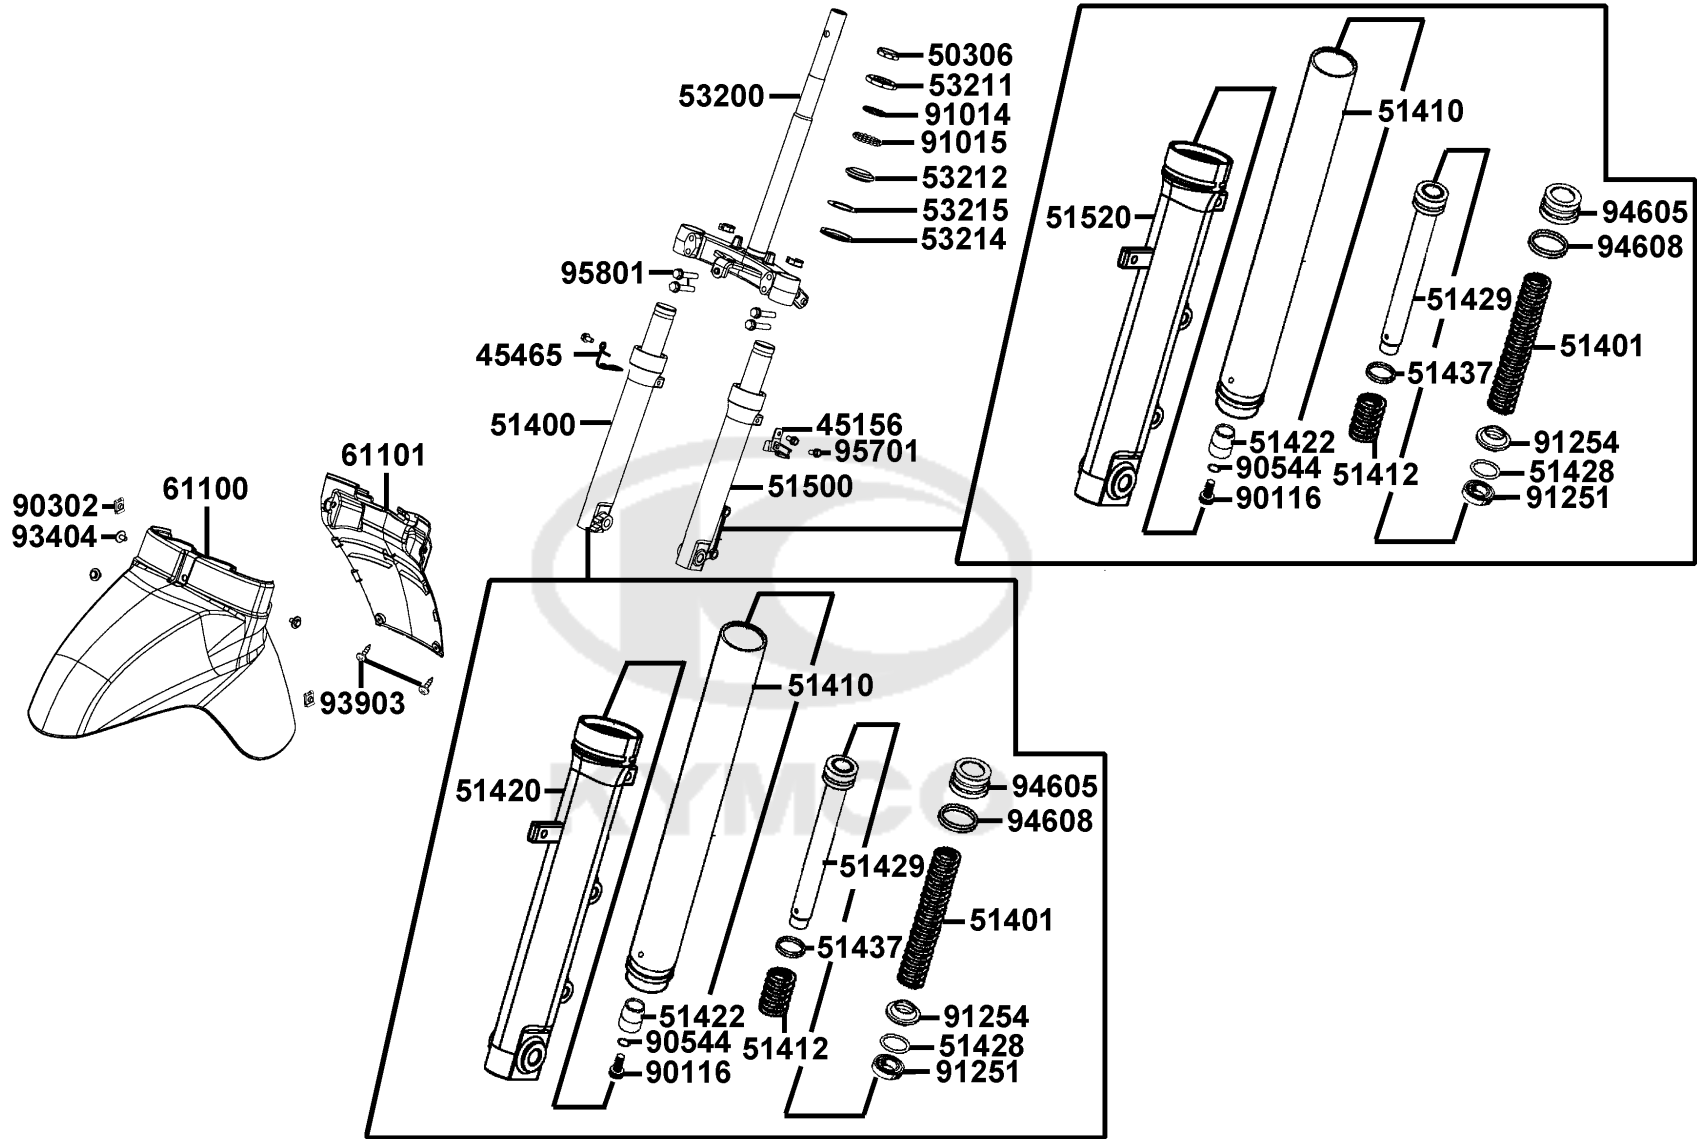

F06

Stem Steering Front Cushion