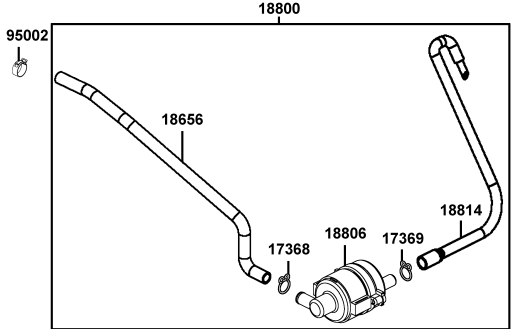

F21 Air Cleaner Two