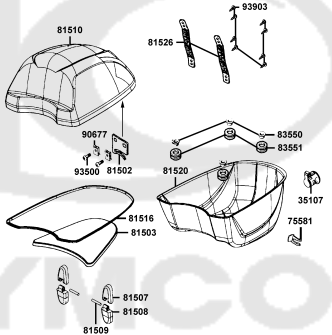

CONTENTS - FRAME GROUP

F19 Wire Harness

F20 Frame Body

F21 Air Cleaner Two

F22 Emblem Stripe

F23 RR BOX