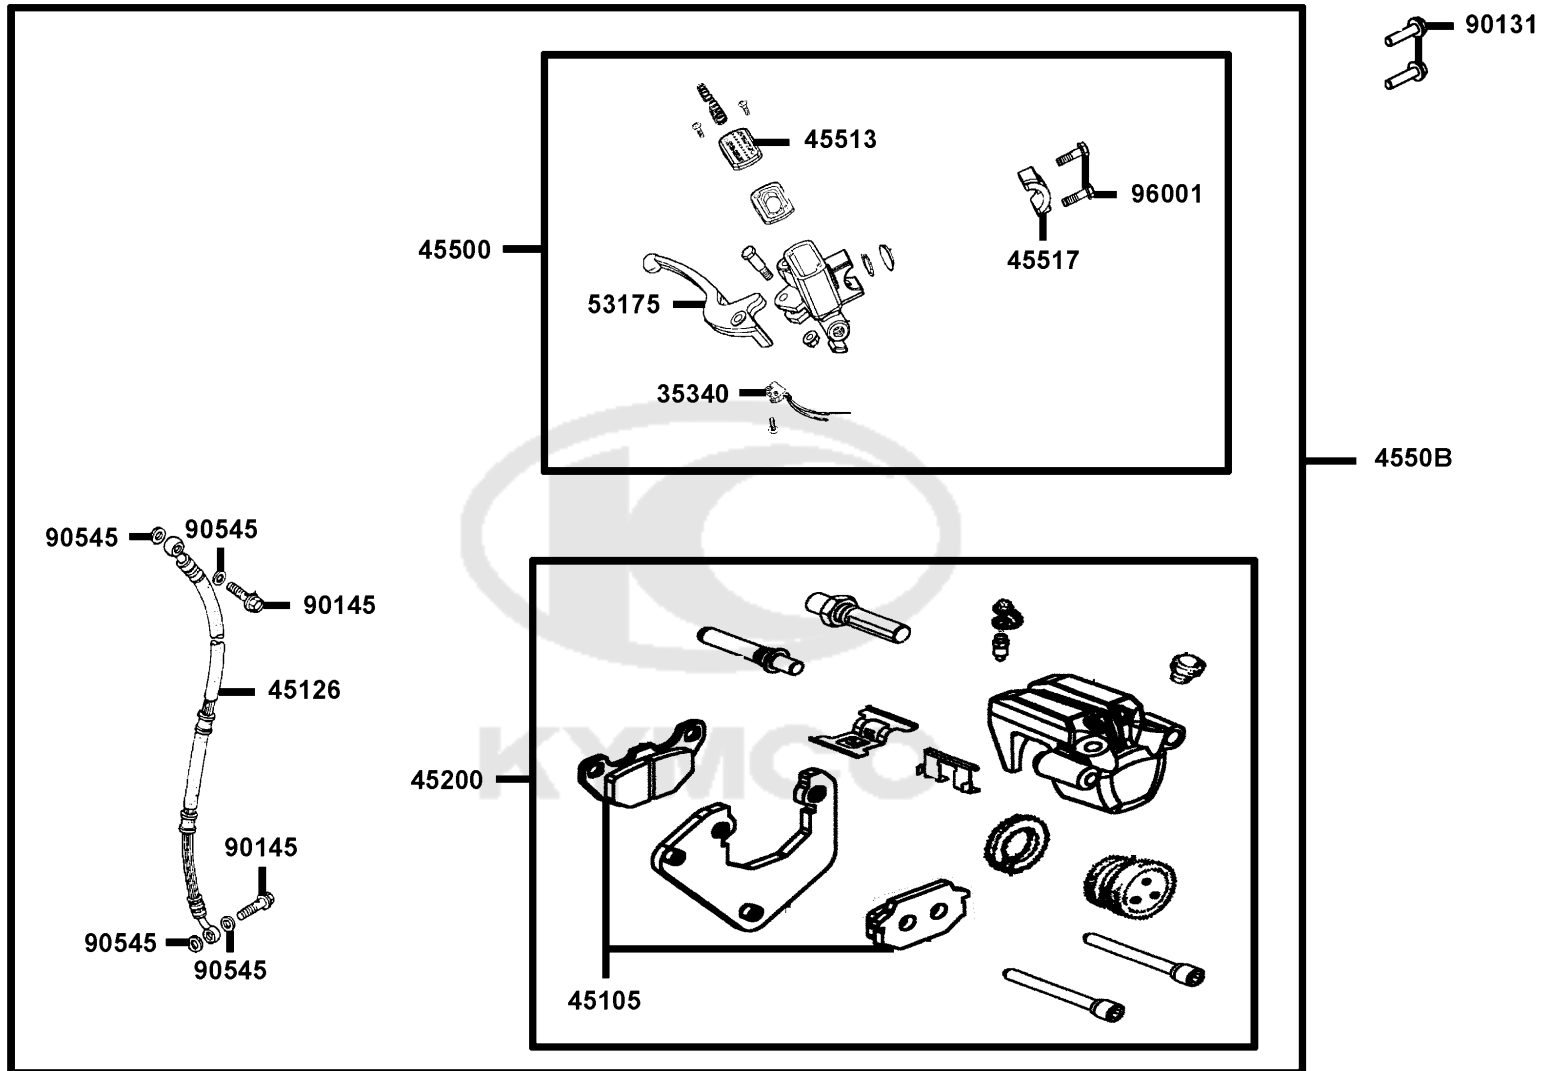

F04

Brake Master Cylinder