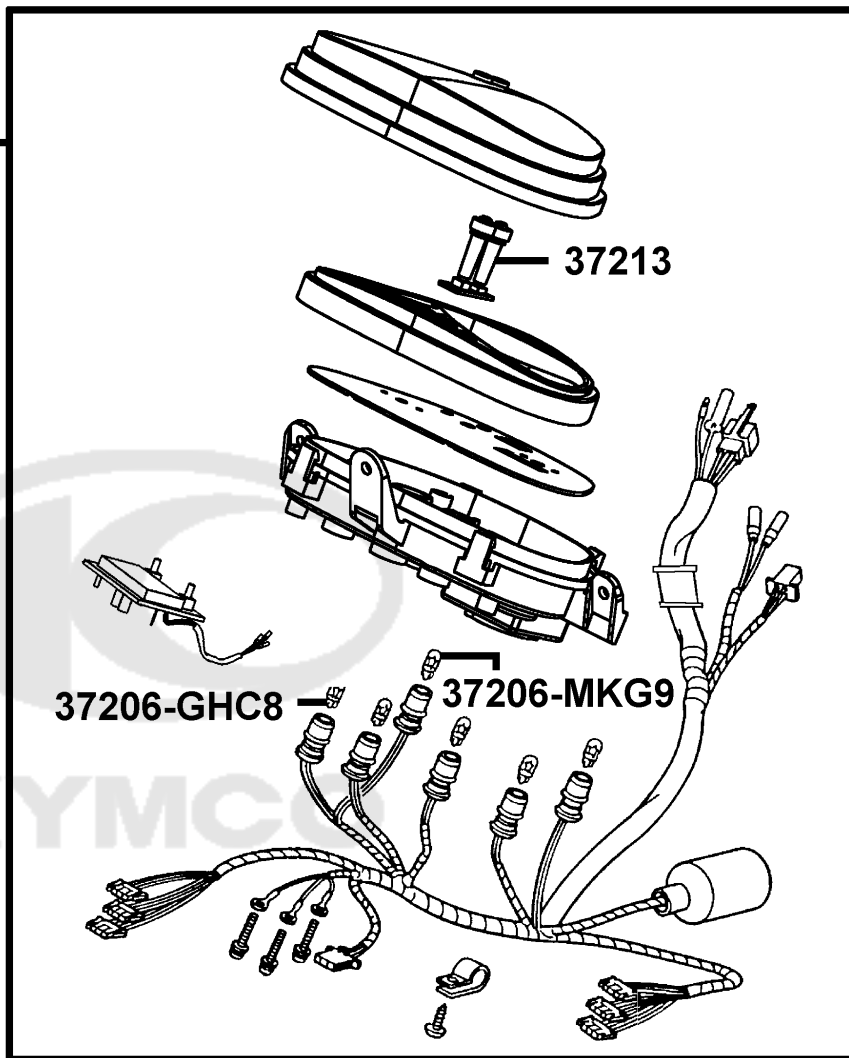

37206-GHC8

37206-MKG9

37213