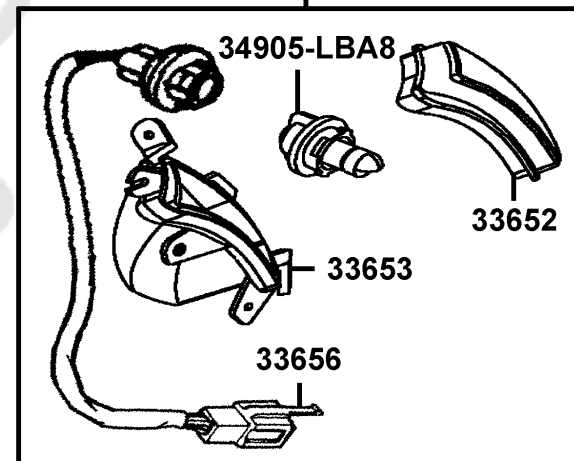

33650

90305

34905-LBA8

33652

33656

33653

90305

Sales mark	Ref no	Part no	Description	Reg description	Regd no	F17
	33400	33400-LGR5-E10	WINKER ASSY R FR	WINKER ASSY R FR	1	
	33402	33402-LGR5-E10	LENS R FR WINKER	LENS R FR WINKER	1	
	33403	33403-LGR5-E10	BASE R FR WINKER	BASE R FR WINKER	1	
	33406	33406-LGR5-E10	SOCKET COMP R FR WINKER	SOCKET COMP R FR WINKER	1	
	33407	33407-LGR5-E10	INNER LENS L WINKER	INNER LENS L WINKER	1	
	33450	33450-LGR5-E10	WINKER ASSY L FR	WINKER ASSY L FR	1	
	33452	33452-LGR5-E10	LENS L FR WINKER	LENS L FR WINKER	1	
	33453	33453-LGR5-E10	BASE L FR WINKER	BASE L FR WINKER	1	
	33456	33456-LGR5-E10	SOCKET COMP L FR WINKER	SOCKET COMP L FR WINKER	1	
	33457	33457-LGR5-E10	INNER LENS L WINKER	INNER LENS L WINKER	1	
	33600	33600-LGR5-E10	WINKER ASSY R RR	WINKER ASSY R RR	1	
	33602	33602-LGR5-E10	LENS R RR WINKER	LENS R RR WINKER	1	
	33603	33603-LGR5-E10	BASE R RR WINKER	BASE R RR WINKER	1	
	33606	33606-LGR5-E10	SOCKET COMP R RR WINKER	SOCKET COMP R RR WINKER	1	
	33650	33650-LGR5-E10	WINKER ASSY L RR	WINKER ASSY L RR	1	
	33652	33652-LGR5-E10	LENS L RR WINKER	LENS L RR WINKER	1	
	33653	33653-LGR5-E10	BASE L RR WINKER	BASE L RR WINKER	1	
	33656	33656-LGR5-E10	SOCKET COMP L RR WINKER	SOCKET COMP L RR WINKER	1	
	34903	34903-LDC8-E10	BULB POSITON	BULB POSITON	2	
	34905-KPCP	34905-KPCP-C00	BULB WINKER	BULB WINKER	1	