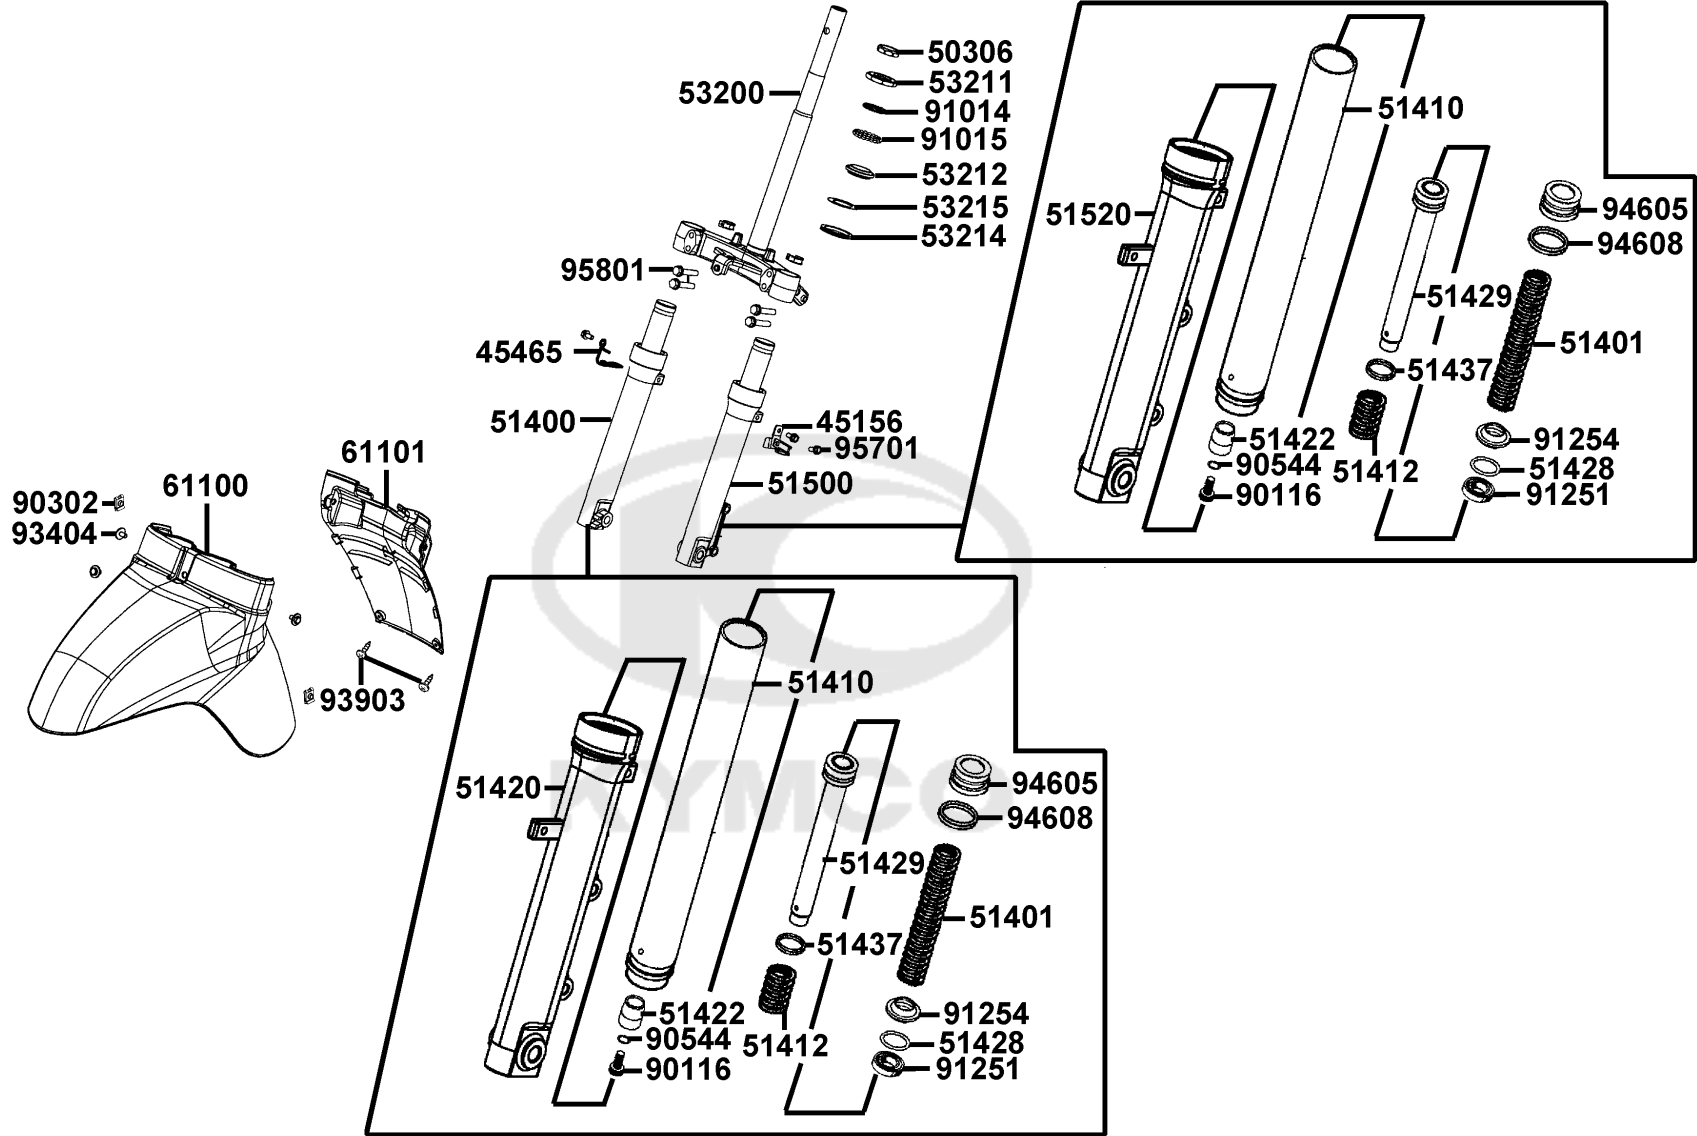

F06

Stem Steering Front Cushion