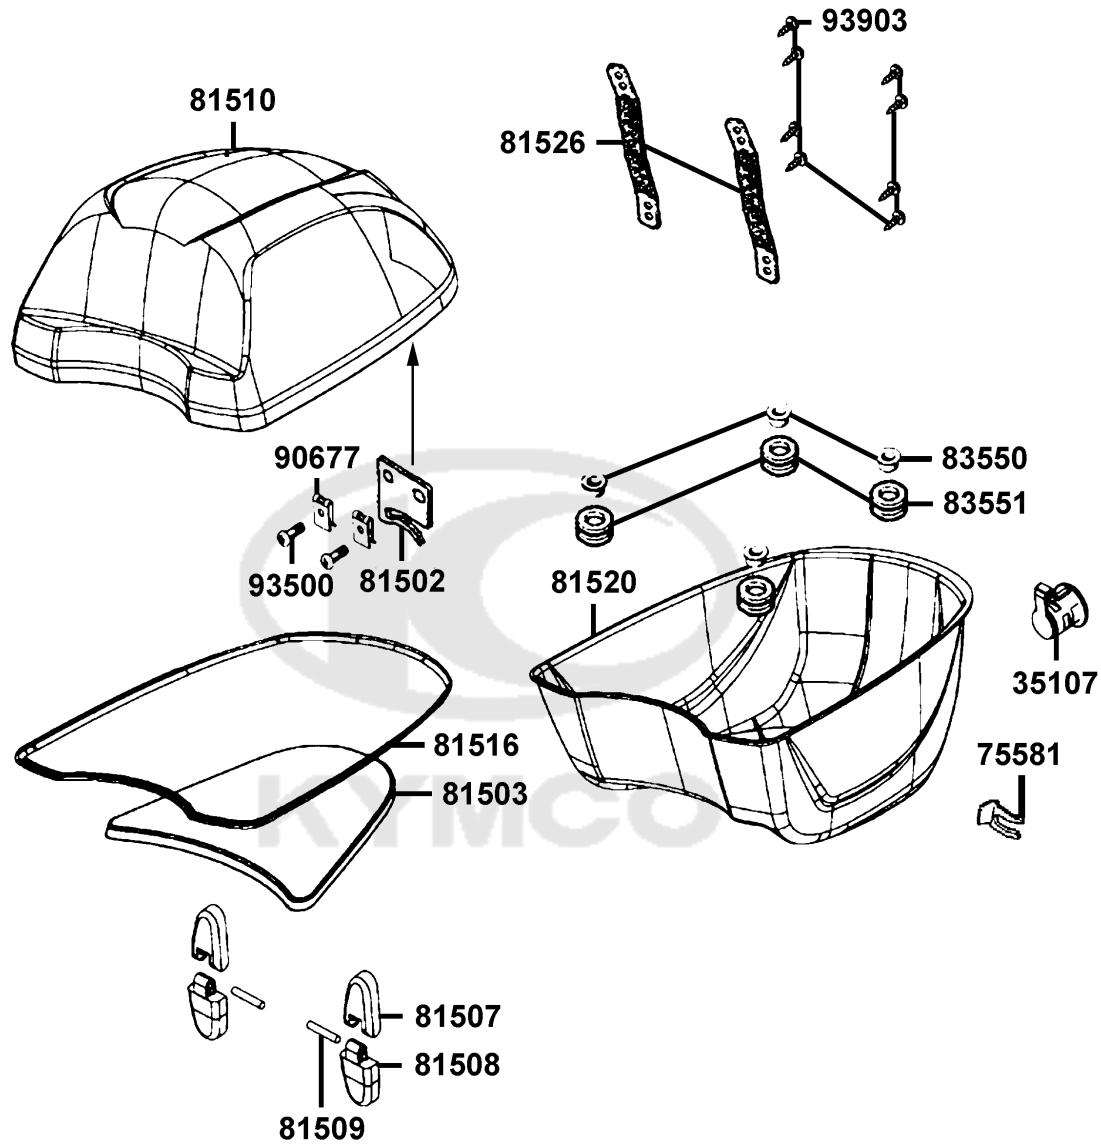

87541

87224

86420

86422

Sales mark	Ref no	Part no	Description	Reg description	Regd no	F22
**	86101	86101-LGR5-E10	STRIPE FR COVER	STRIPE FR COVER	1	
**	86102	86102-LGR5-E00	EMB K-LOGO	EMB K-LOGO	1	
**	86202	86202-LGR3-E10	EMB BODY COVER	EMB BODY COVER	2	
**	86420	86420-LGR5-E00	EMB R FRINGE	EMB R FRINGE	1	
**	86421	86421-LGR5-E00	STRIPE R REAR BOX	STRIPE R REAR BOX	1	
**	86422	86422-LGR5-E00	EMB L FRINGE	EMB L FRINGE	1	
**	86423	86423-LGR5-E00	STRIPE L REAR BOX	STRIPE L REAR BOX	1	
**	87224	87224-LGR4-EZ0	STRIPE ANTI-TAMPERING	STRIPE ANTI-TAMPERING	1	
**	87505	87505-LDC8-E10	LABEL TIRE	LABEL TIRE	1	
**	87541	87541-GAR1-C01	MARK MAINT CAUTION L	MARK MAINT CAUTION L	1	
**	87542	87542-GAR1-E01	MARK MAINT CAUTION	MARK MAINT CAUTION	1	
**	87556	87556-LEJ2-E00	STRIPE GRAB RR	STRIPE GRAB RR	1	
**	87560	87560-KNBN-E00	MARK DRIVE CAUTION	MARK DRIVE CAUTION	1	