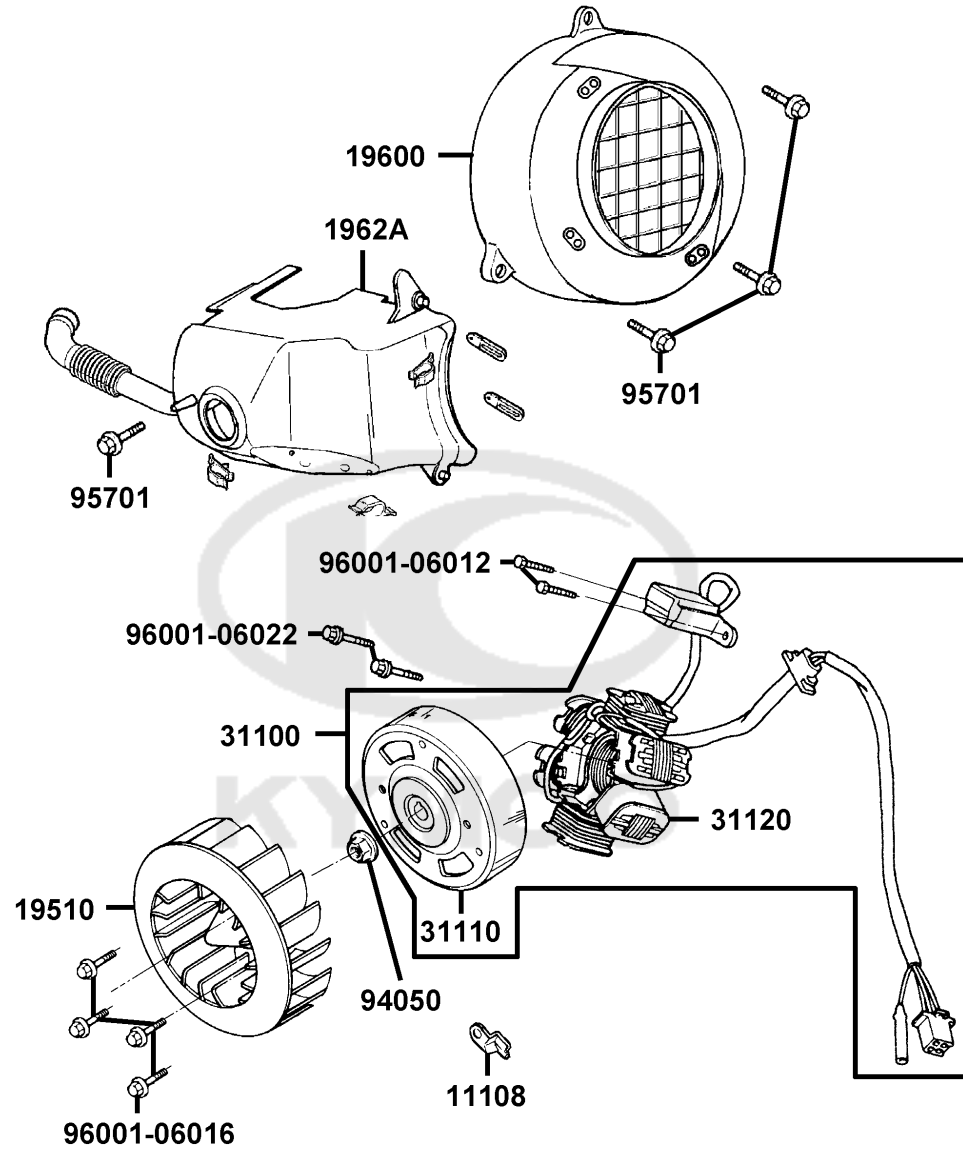

Fan Cover Generator