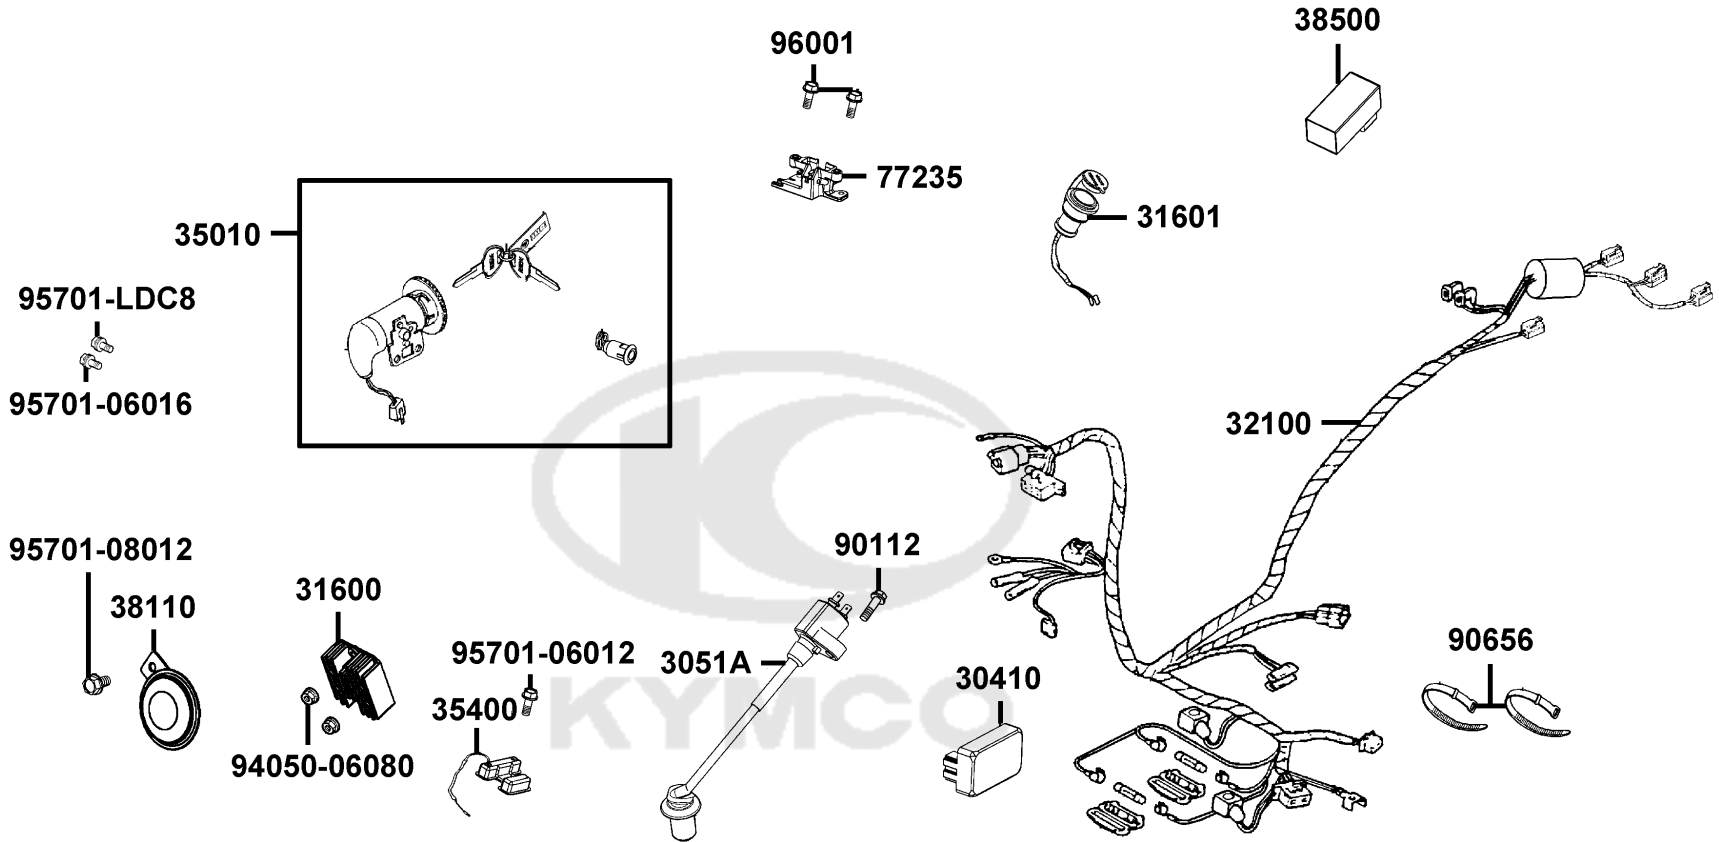

F19

Wire Harness