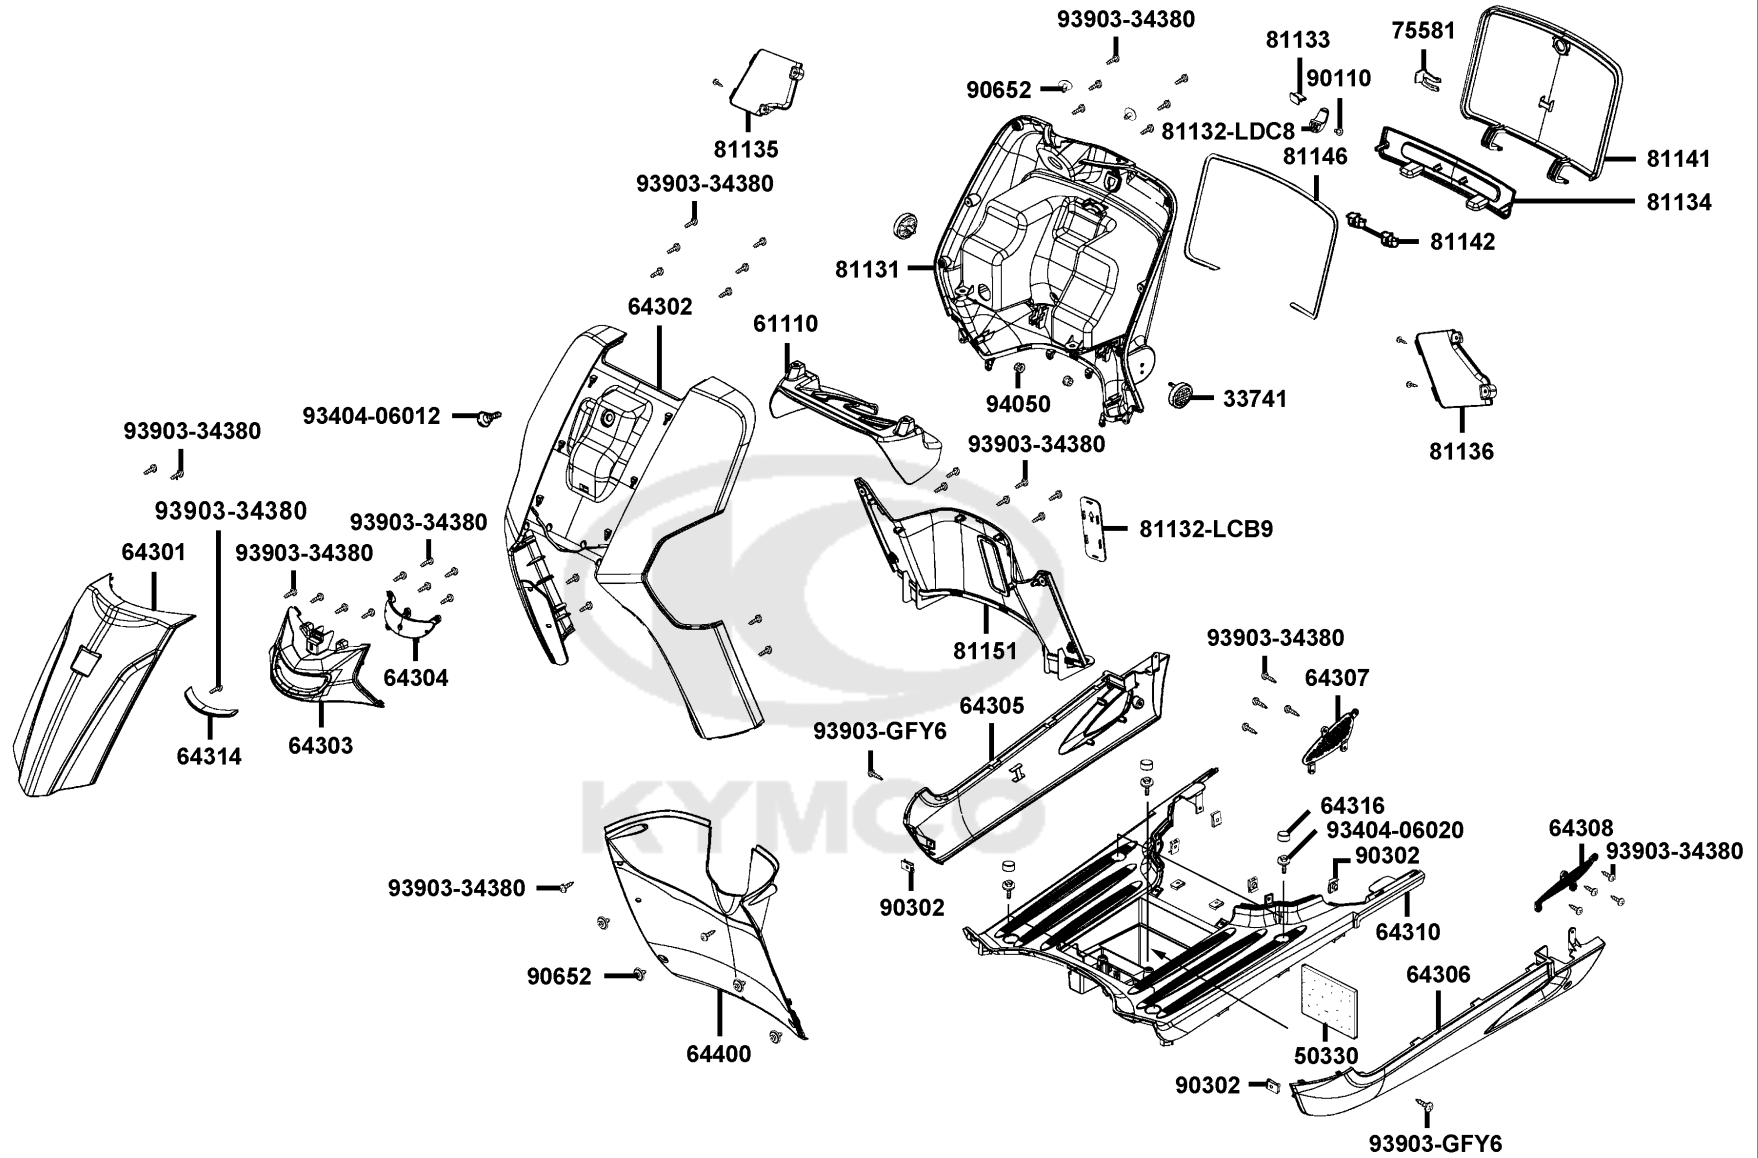

F05

Front Cover Front Fender