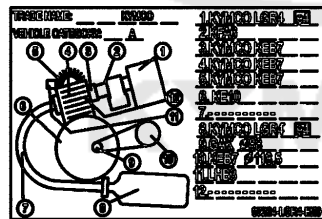

87541

87224

86420

86422

Sales mark	Ref no	Part no	Description	Reg description	Regd no	F22
**	86101	86101-LGR5-E10	STRIPE FR COVER	STRIPE FR COVER	1	
**	86102	86102-LGR5-E00	EMB K-LOGO	EMB K-LOGO	1	
**	86202	86202-LGR3-E10	EMB BODY COVER	EMB BODY COVER	2	
**	86420	86420-LGR5-E00	EMB R FRINGE	EMB R FRINGE	1	
**	86421	86421-LGR5-E00	STRIPE R REAR BOX	STRIPE R REAR BOX	1	
**	86422	86422-LGR5-E00	EMB L FRINGE	EMB L FRINGE	1	
**	86423	86423-LGR5-E00	STRIPE L REAR BOX	STRIPE L REAR BOX	1	
**	87224	87224-LGR4-EZ0	STRIPE ANTI-TAMPERING	STRIPE ANTI-TAMPERING	1	
**	87505	87505-LDC8-E10	LABEL TIRE	LABEL TIRE	1	
**	87541	87541-GAR1-C01	MARK MAINT CAUTION L	MARK MAINT CAUTION L	1	
**	87542	87542-GAR1-E01	MARK MAINT CAUTION	MARK MAINT CAUTION	1	
**	87556	87556-LEJ2-E00	STRIPE GRAB RR	STRIPE GRAB RR	1	
**	87560	87560-KNBN-E00	MARK DRIVE CAUTION	MARK DRIVE CAUTION	1	