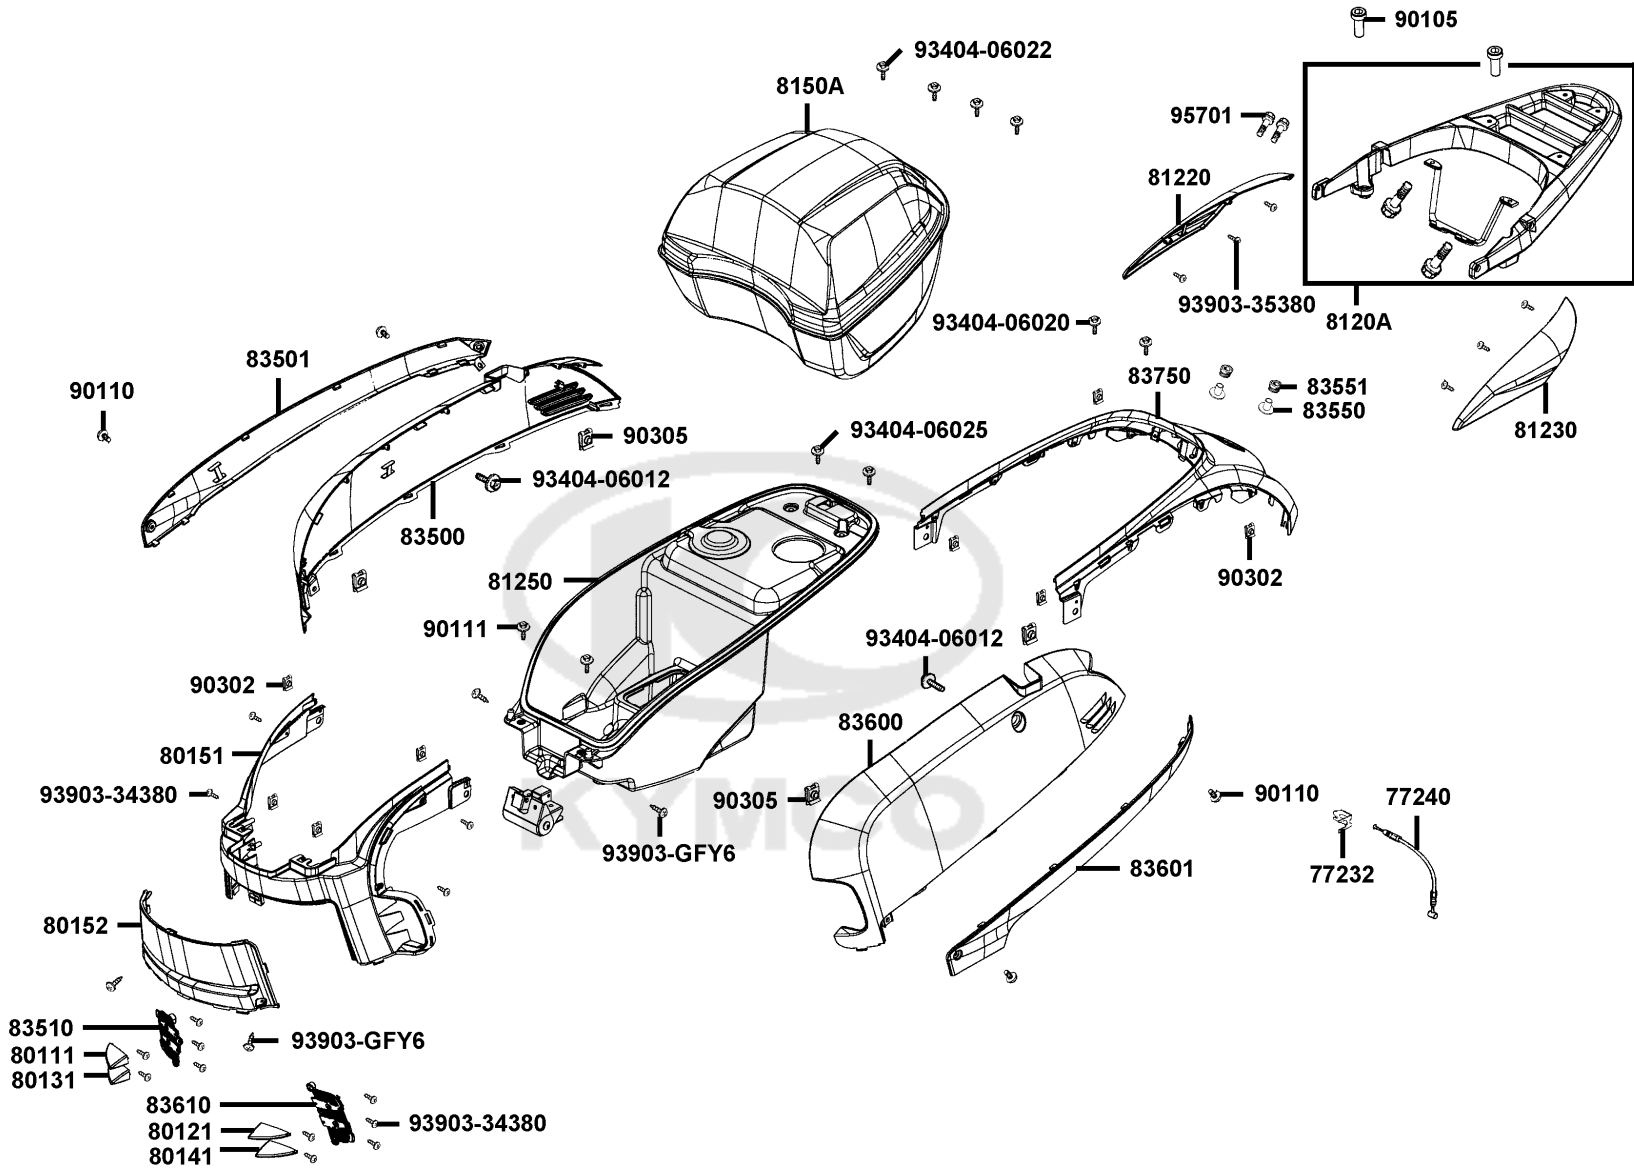

Sales mark	Ref no	Part no	Description	Reg description	Regd no	F12
	77232	77232-KCAC-C00	SET SPG SEAT LOCK	SET SPG SEAT LOCK	1	
	77240	77240-LGB5-E10	"CABLE.,SEAT LOCK"	"CABLE.,SEAT LOCK"	1	
**	80111	80111-LGR5-E10	UP RIB R CENTER COVER	UP RIB R CENTER COVER	1	
**	80121	80121-LGR5-E10	UP RIB L CENTER COVER	UP RIB L CENTER COVER	1	
**	80131	80131-LGR5-E10	LOW RIB R CENTER COVER	LOW RIB R CENTER COVER	1	
**	80141	80141-LGR5-E10	LOW RIB L CENTER COVER	LOW RIB L CENTER COVER	1	
**	80151	80151-LGR5-E10	COVER CENTER UP	COVER CENTER UP	1	
**	80152	80152-LGR5-E10	COVER CENTER LOW	COVER CENTER LOW	1	
**	8120A	8120A-LGR5-E10	REAR CARRIER ASSY	REAR CARRIER ASSY	1	
**	81220	81220-LGR5-E10	COVER R CARRIER	COVER R CARRIER	1	
**	81230	81230-LGR5-E10	COVER L CARRIER	COVER L CARRIER	1	
**	81250	81250-LGR4-E10	BOX LUGGAGE	BOX LUGGAGE	1	
**	8150A	8150A-LGR5-E10	RR BOX	RR BOX	1	
**	83500	83500-LGR5-E10	COVER R BODY	COVER R BODY	1	
**	83501	83501-LGR5-E10	MOLD R SIDE	MOLD R SIDE	1	
**	83510	83510-LGR5-E10	LID R BODY COVER	LID R BODY COVER	1	
	83550	83550-KEC8-C00	COLLAR SET METER	COLLAR SET METER	1	
	83551	83551-KEC8-C10	GROMMET COVER	GROMMET COVER	1	
**	83600	83600-LGR5-E10	COVER L BODY	COVER L BODY	1	
**	83601	83601-LGR5-E10	MOLD L SIDE	MOLD L SIDE	1	