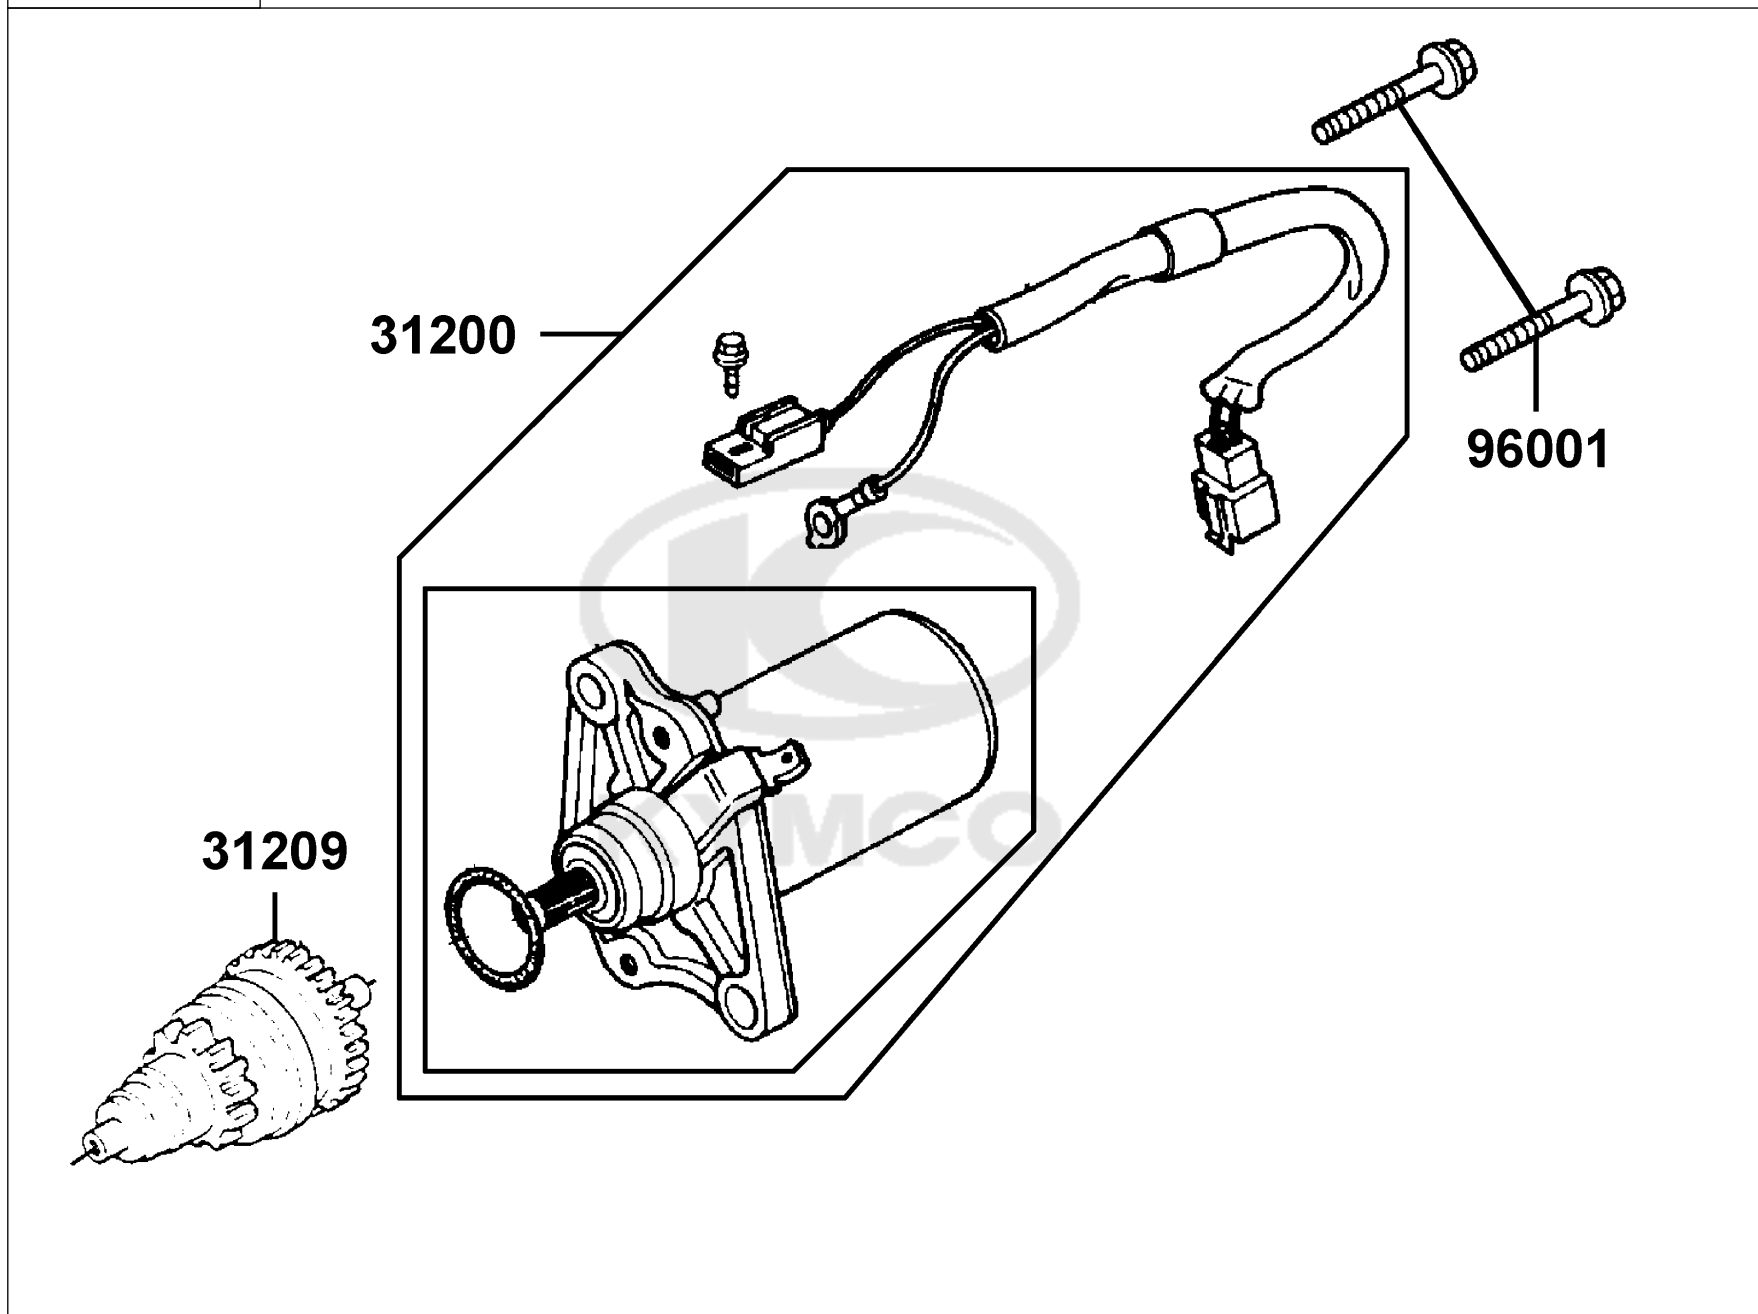

E06

Starting Motor Oil Pump