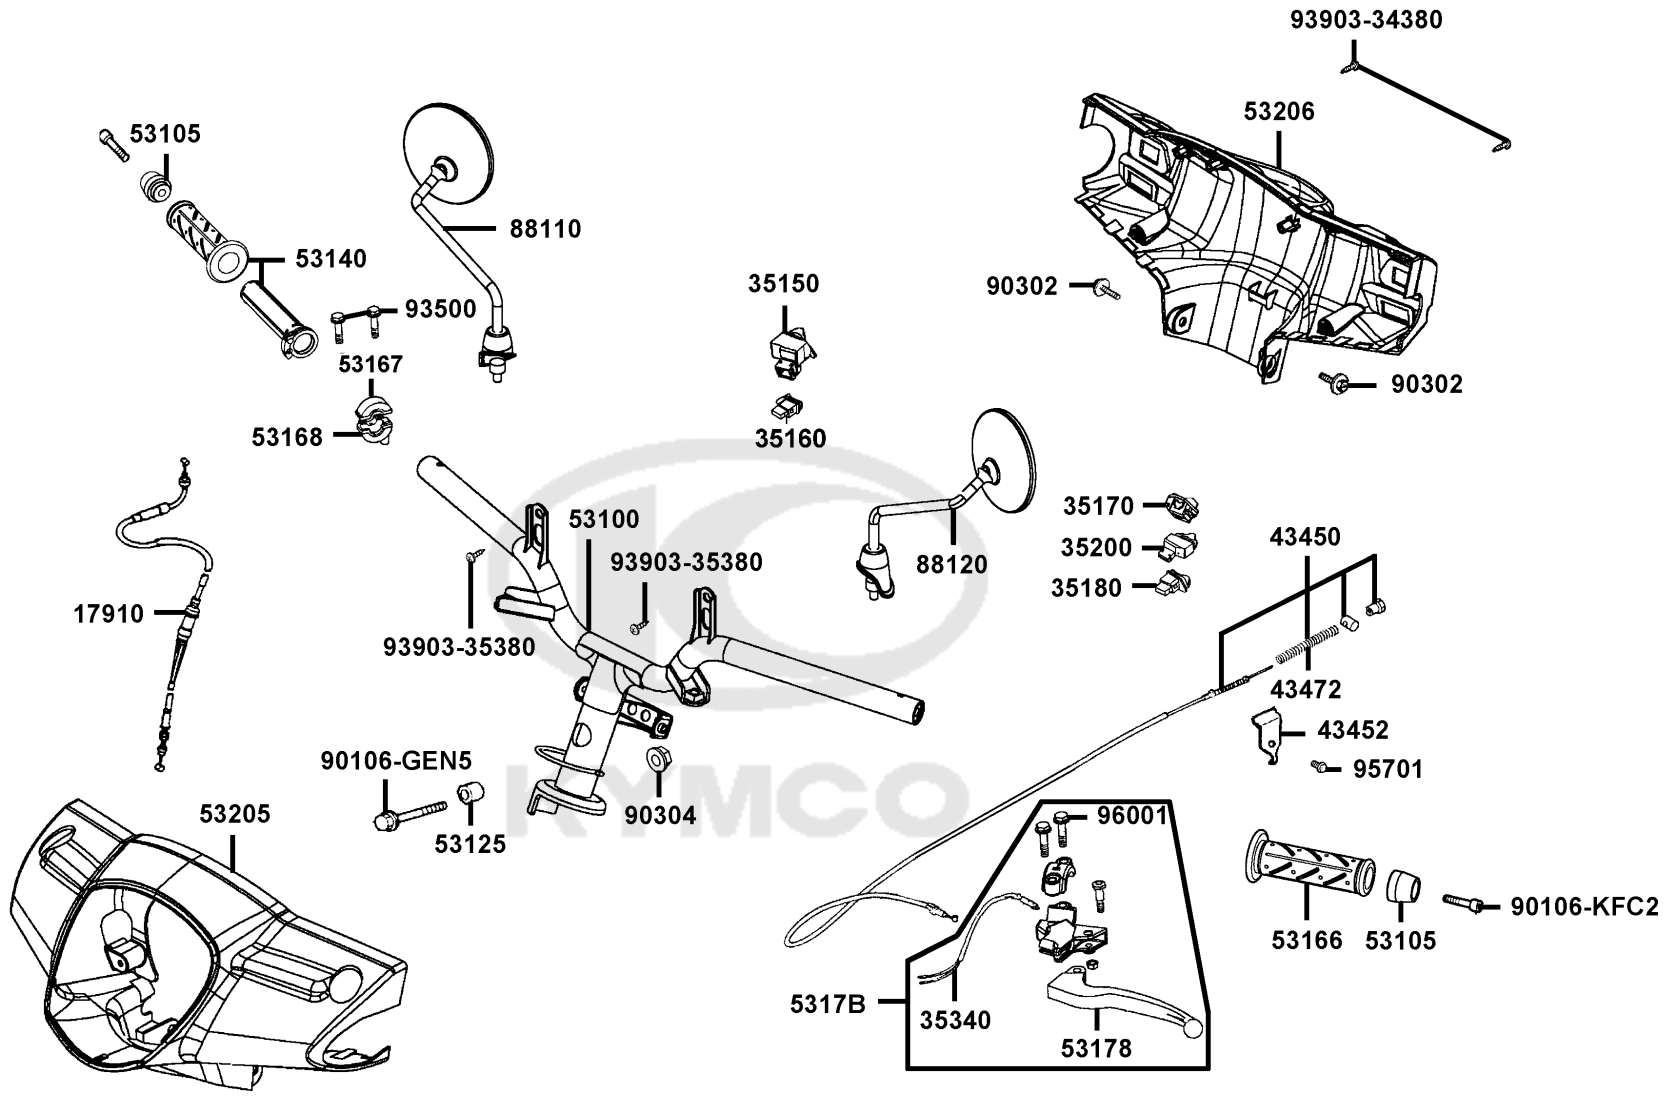

F03

Handle Steering Handle Cover