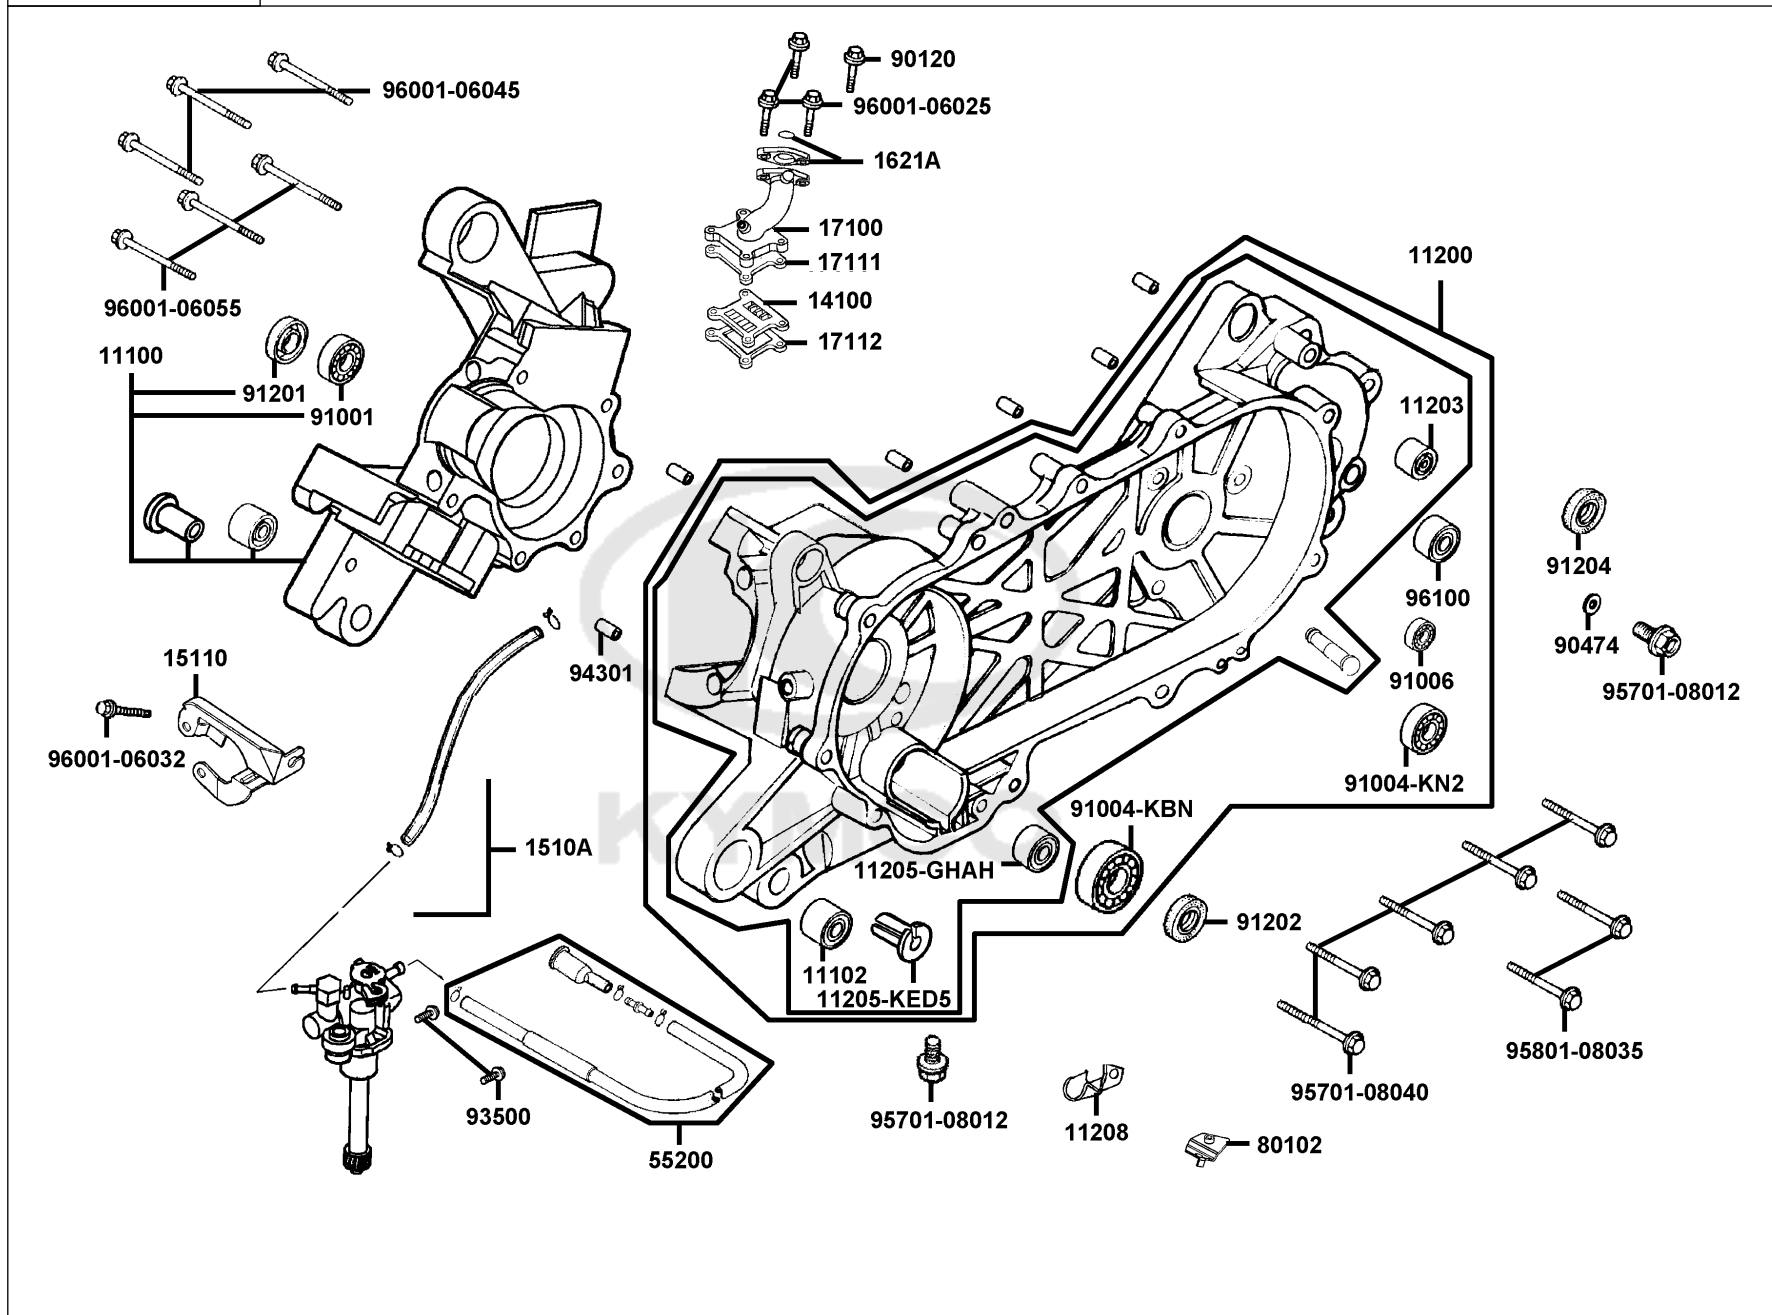

E01

Crank Case