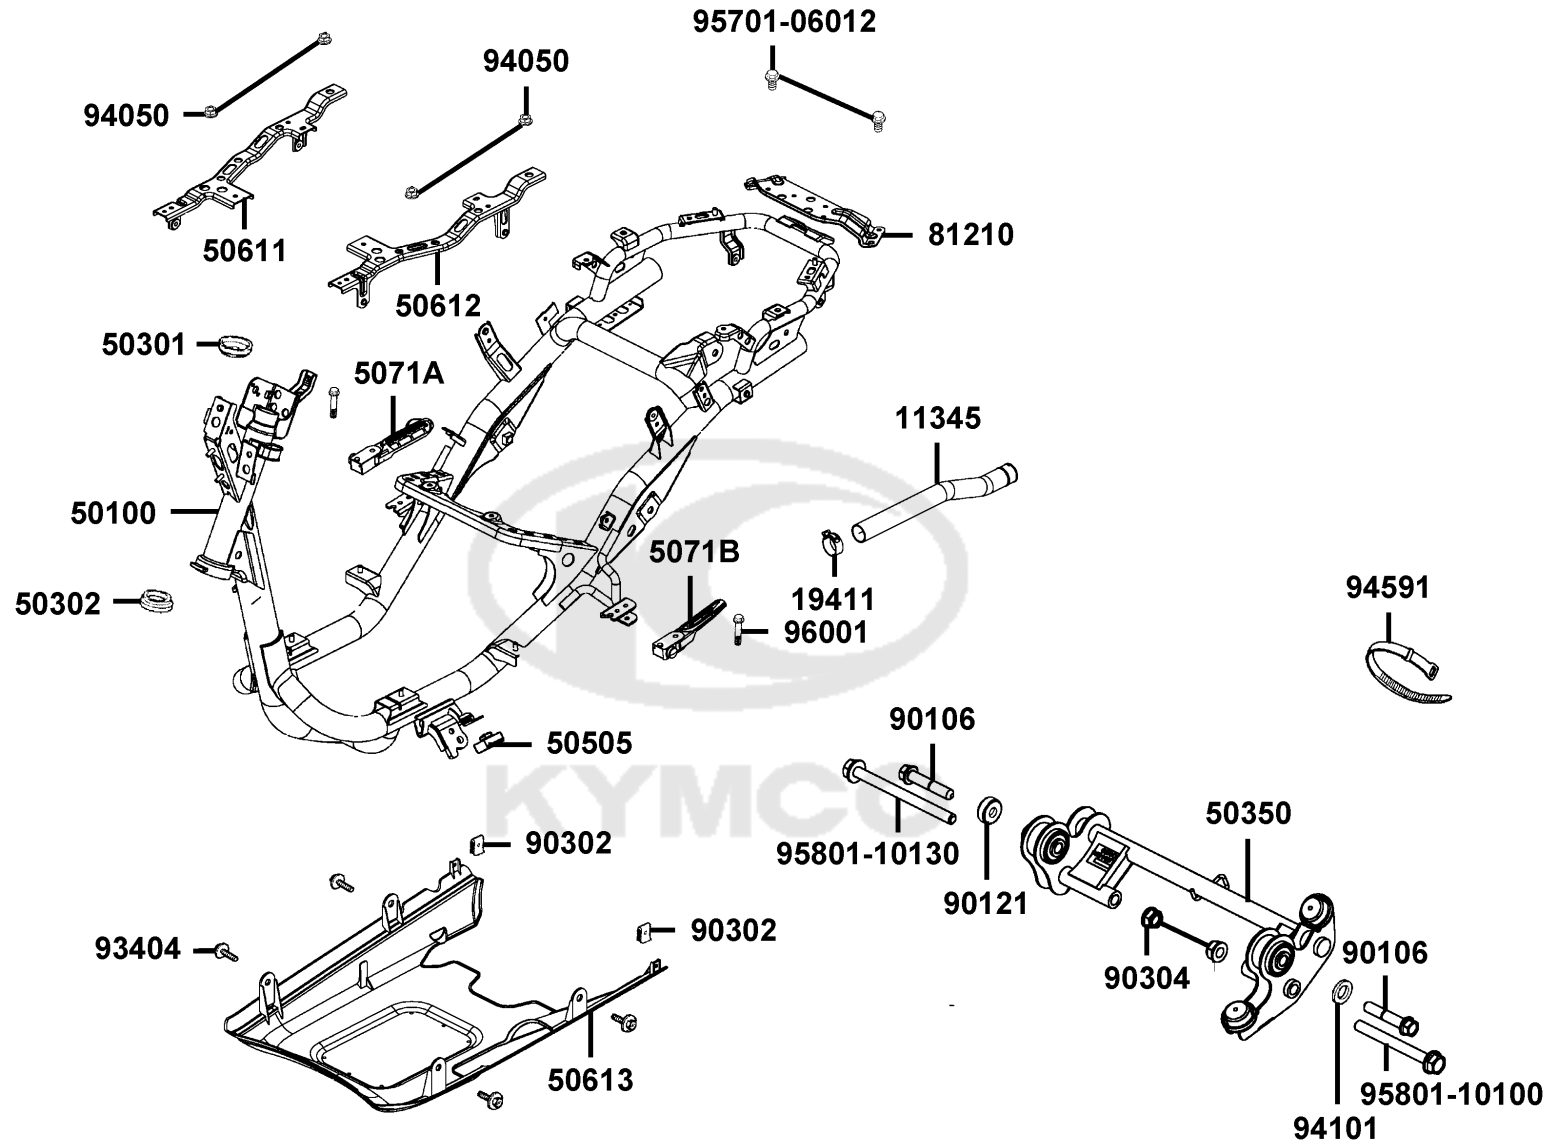

F20

Frame Body