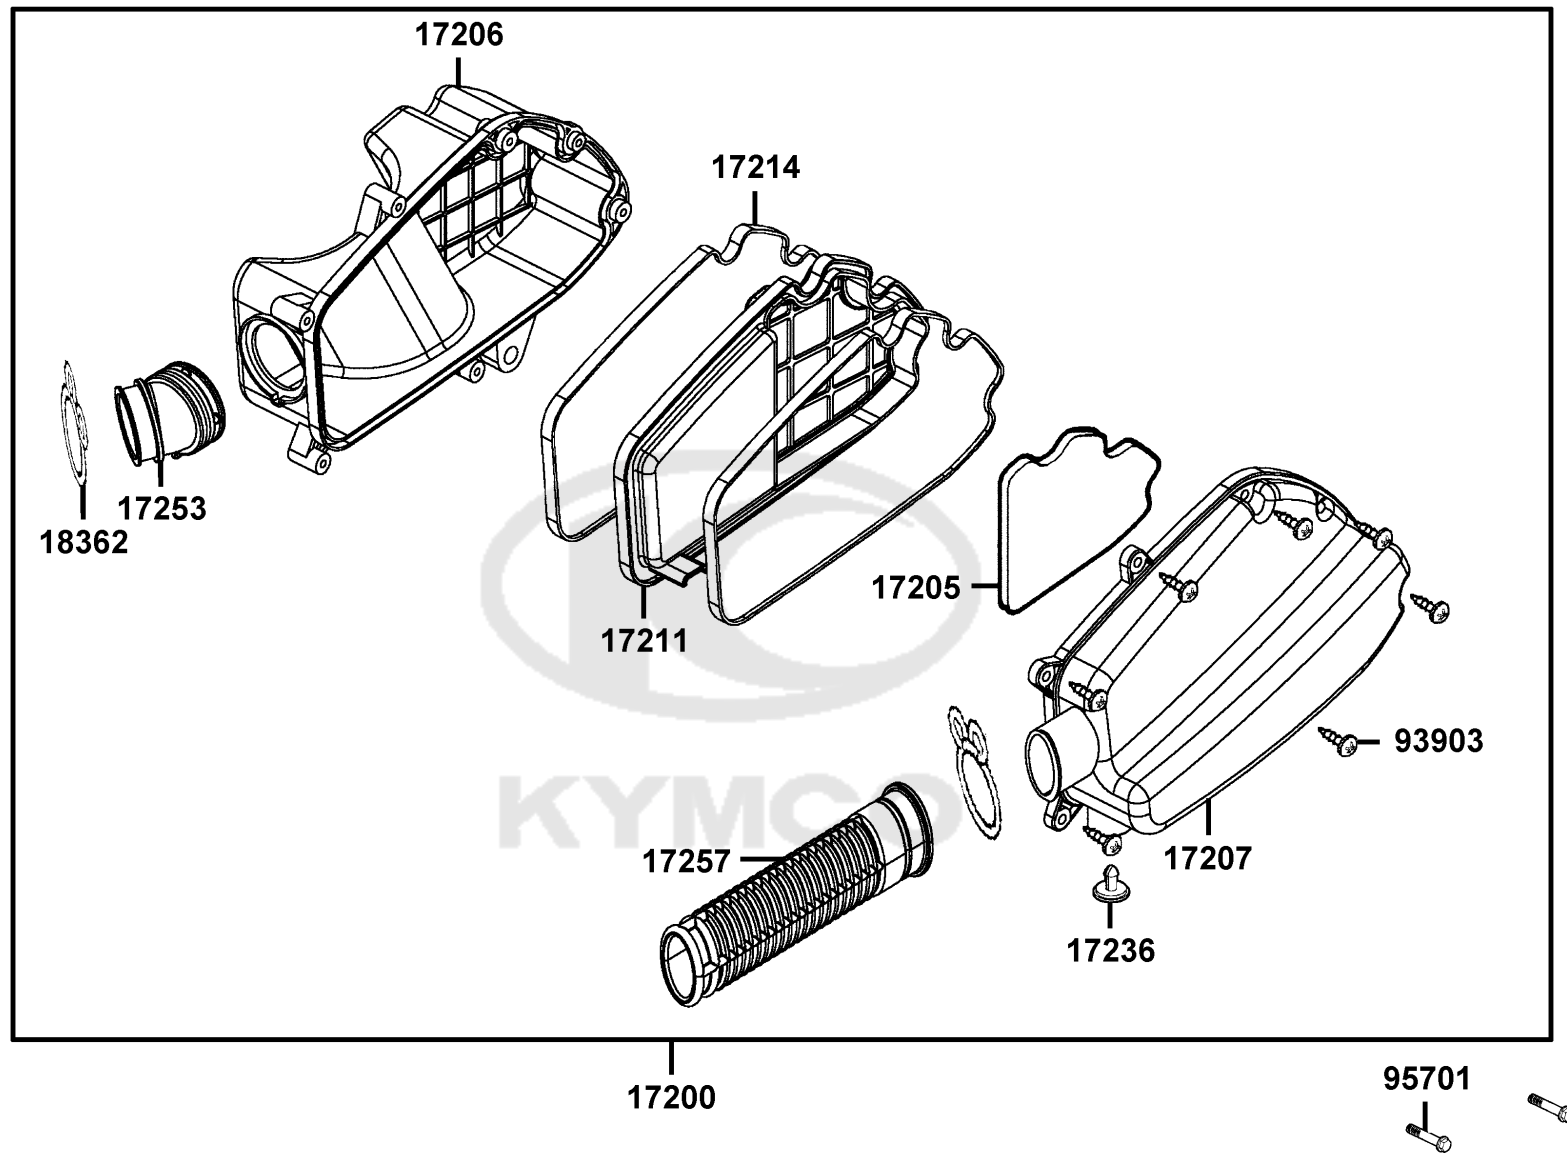

F13

Air Cleaner