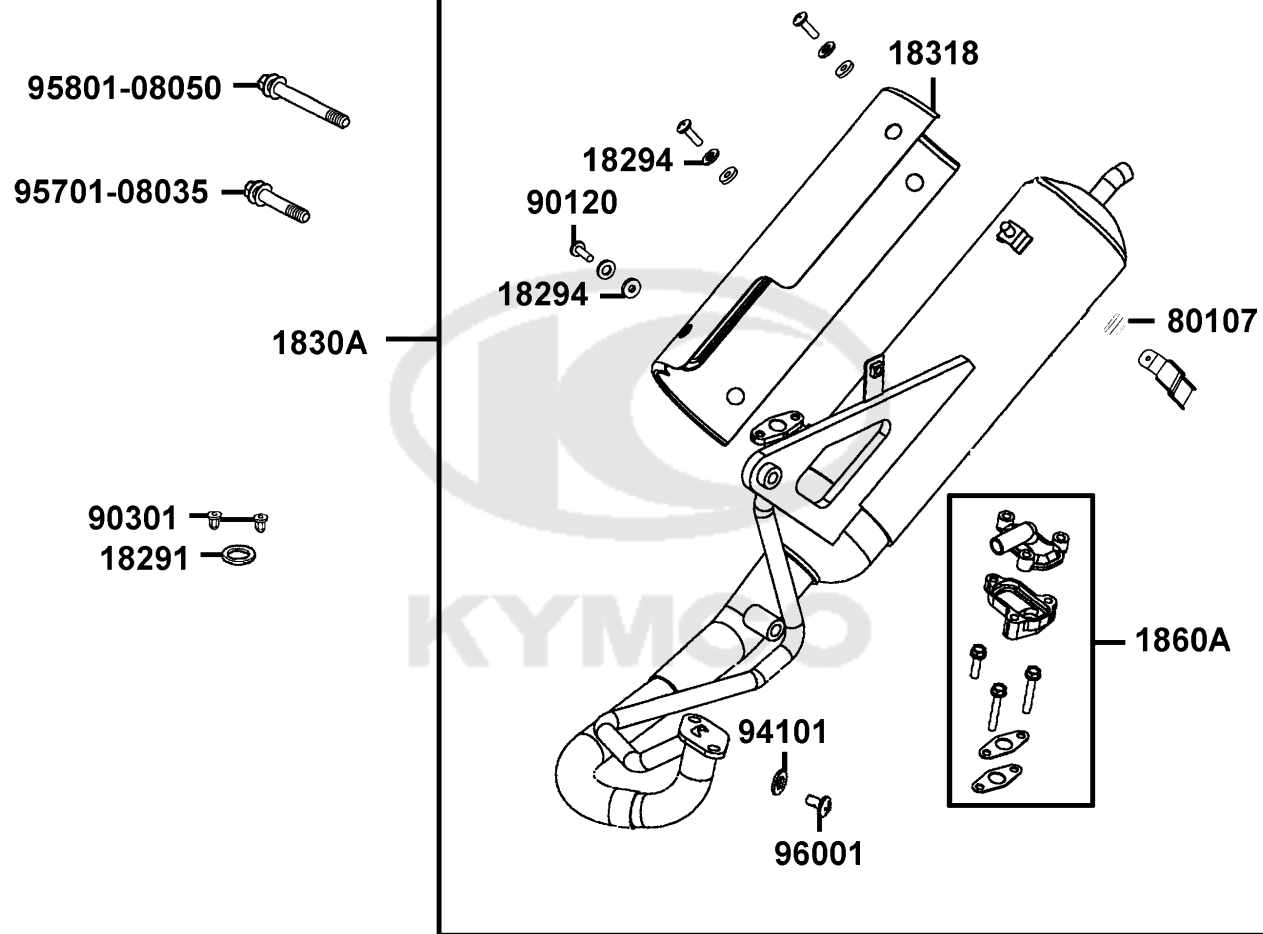

F14

Exhaust Muffler