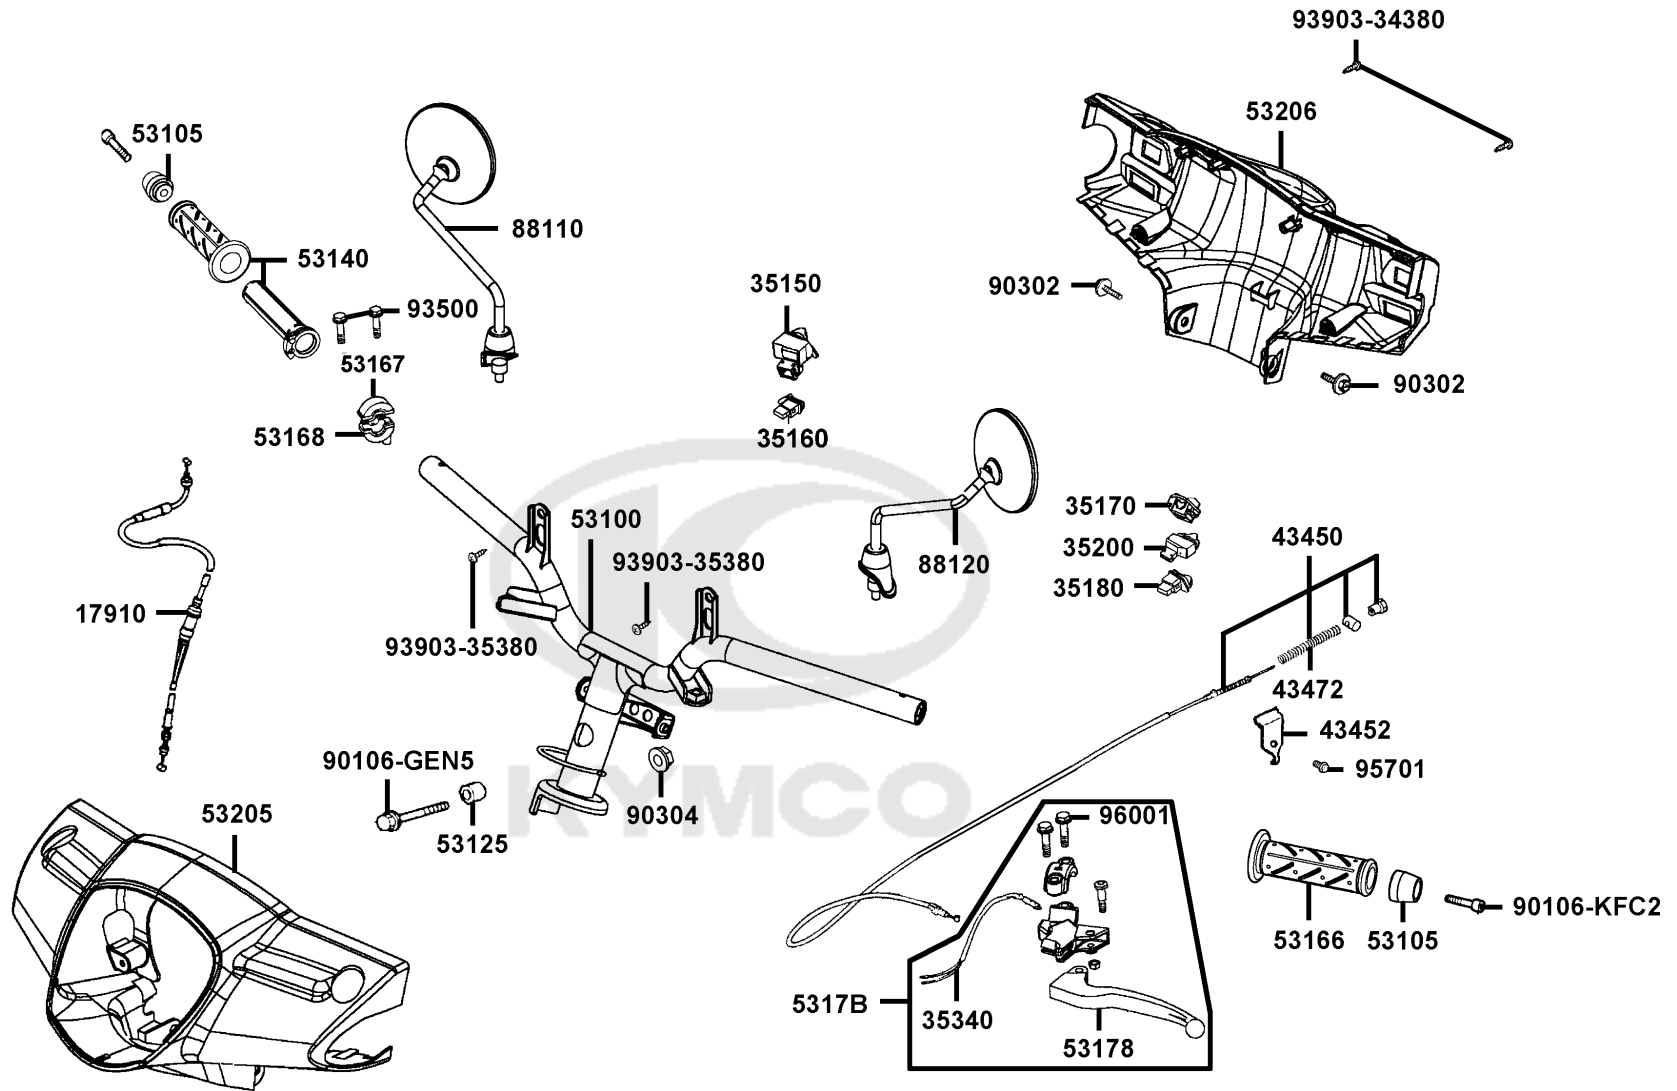

F03

Handle Steering Handle Cover