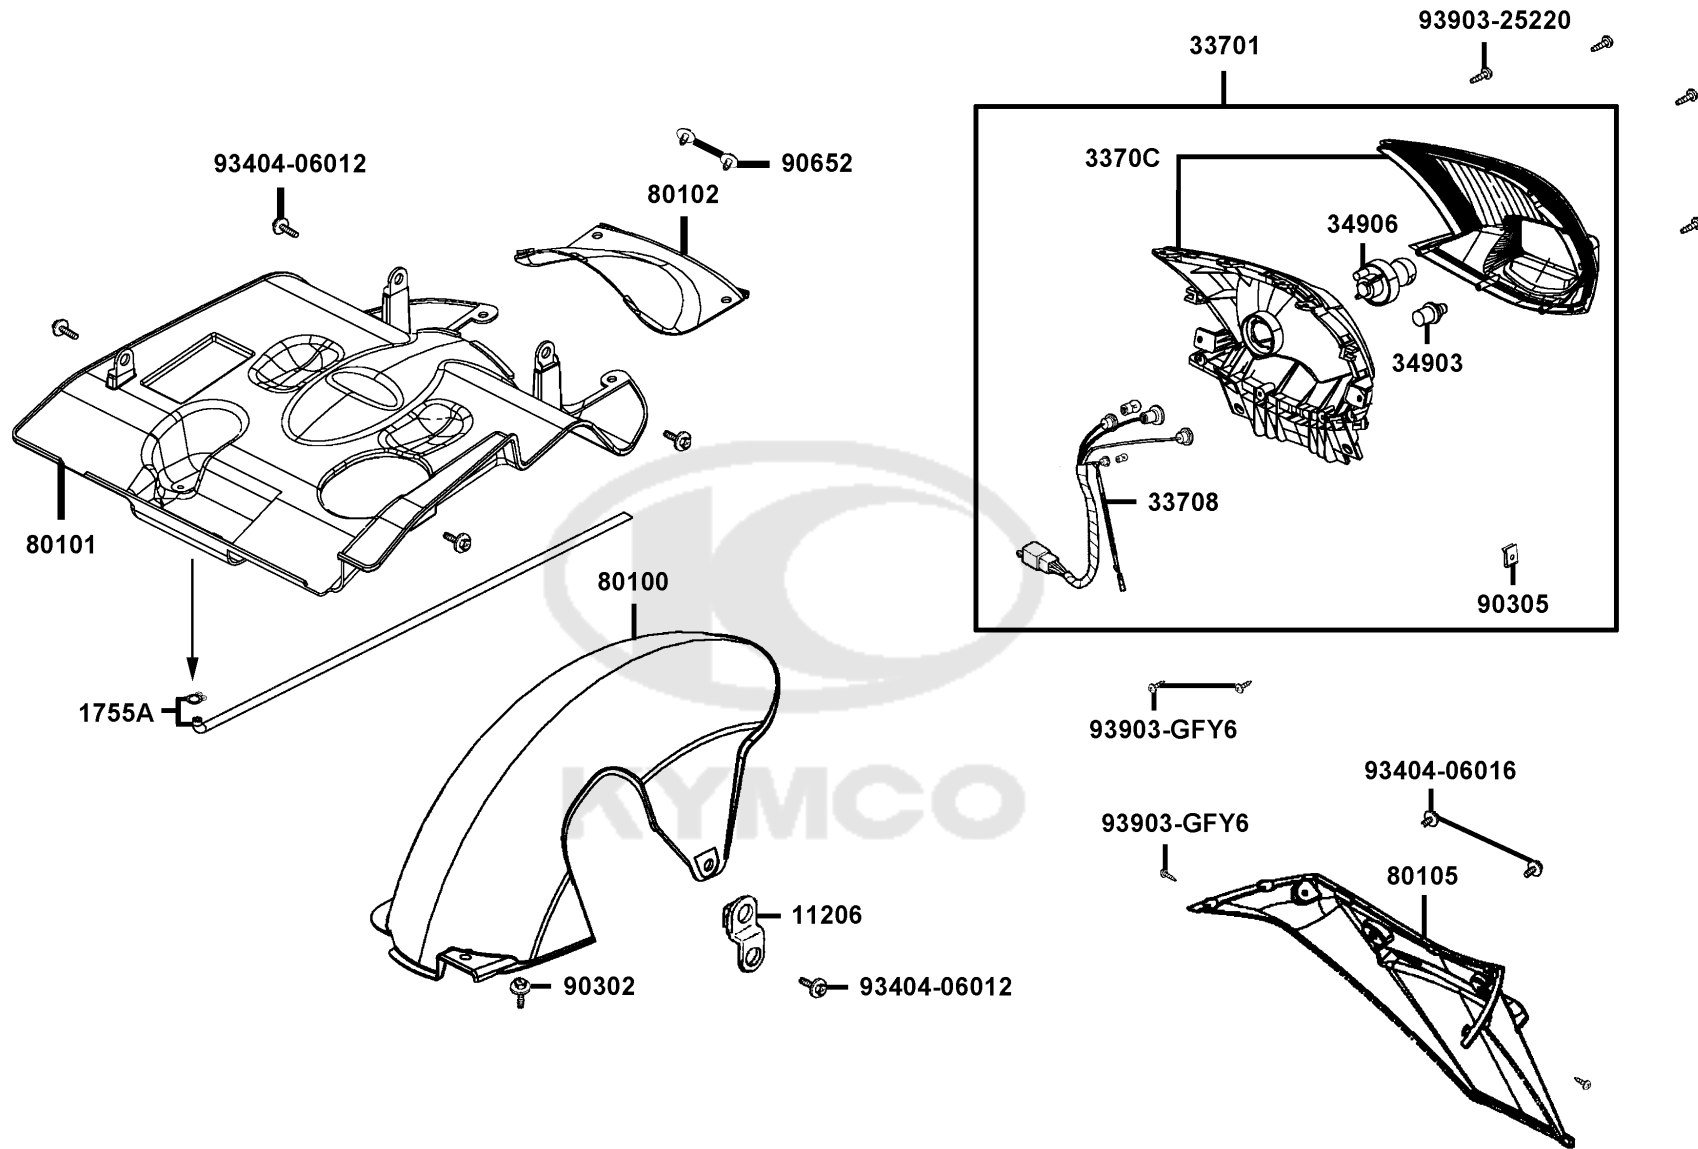

34905-LBA8		34905-LBA8-E80	BULB RR WINKER	BULB RR WINKER	2	
90305		90305-GHK8-C00	NUT CLIP 6MM	NUT CLIP 6MM	1	
93903		93903-34380	BOLT FLANGE	BOLT FLANGE	14	

F18

Tail Light

Sales mark	Ref no	Part no	Description	Reg description	Regd no	F18
	11206	11206-KEB7-C00	STAY RR FENDER	STAY RR FENDER	1	
	1755A	1755A-KKD5-C10	TRAY ASSY FUEL CAP	TRAY ASSY FUEL CAP	1	
	33701	33701-LGR5-E10	UNIT TAIL LIGHT	UNIT TAIL LIGHT	1	
	33708	33708-LGR5-E10	SOCKET COMP RR COMB	SOCKET COMP RR COMB	1	
	3370C	3370C-LGR5-E10	COMP TAIL LIGHT	COMP TAIL LIGHT	1	
	34903	34903-LDC8-E10	BULB POSITON	BULB POSITON	1	
	34906	34906-KPCP-900	BULB TAIL & STOP	BULB TAIL & STOP	1	
**	80100	80100-LGR4-E10	FENDER REAR TIRE	FENDER REAR TIRE	1	
**	80101	80101-LGR3-E10	FENDER REAR UP	FENDER REAR UP	1	
**	80102	80102-LGR3-E10	LID MAINT TAIL LIGHT	LID MAINT TAIL LIGHT	1	
**	80105	80105-LGR5-E10	FENDER REAR	FENDER REAR	1	
	90302	90302-GFY6-C10	BOLT-WASH 5*16	BOLT-WASH 5*16	1	
	90305	90305-GHK8-C00	NUT CLIP 6MM	NUT CLIP 6MM	1	
	90652	90652-LCA4-C10	CLIP MUDGUARD	CLIP MUDGUARD	1	
	93404-06012	93404-06012-07	BOLT WASHER 6*12(K)	BOLT WASHER 6*12(K)	5	
	93404-06016	93404-06016-07	BOTL WASHER 6*16(K)	BOTL WASHER 6*16(K)	2	
	93903-25220	93903-25220	SCREW TAPPING 5*16(K)	SCREW TAPPING 5*16(K)	4	
	93903-GFY6	93903-GFY6-C00	SCREW TAPPING 4*14	SCREW TAPPING 4*14	1	