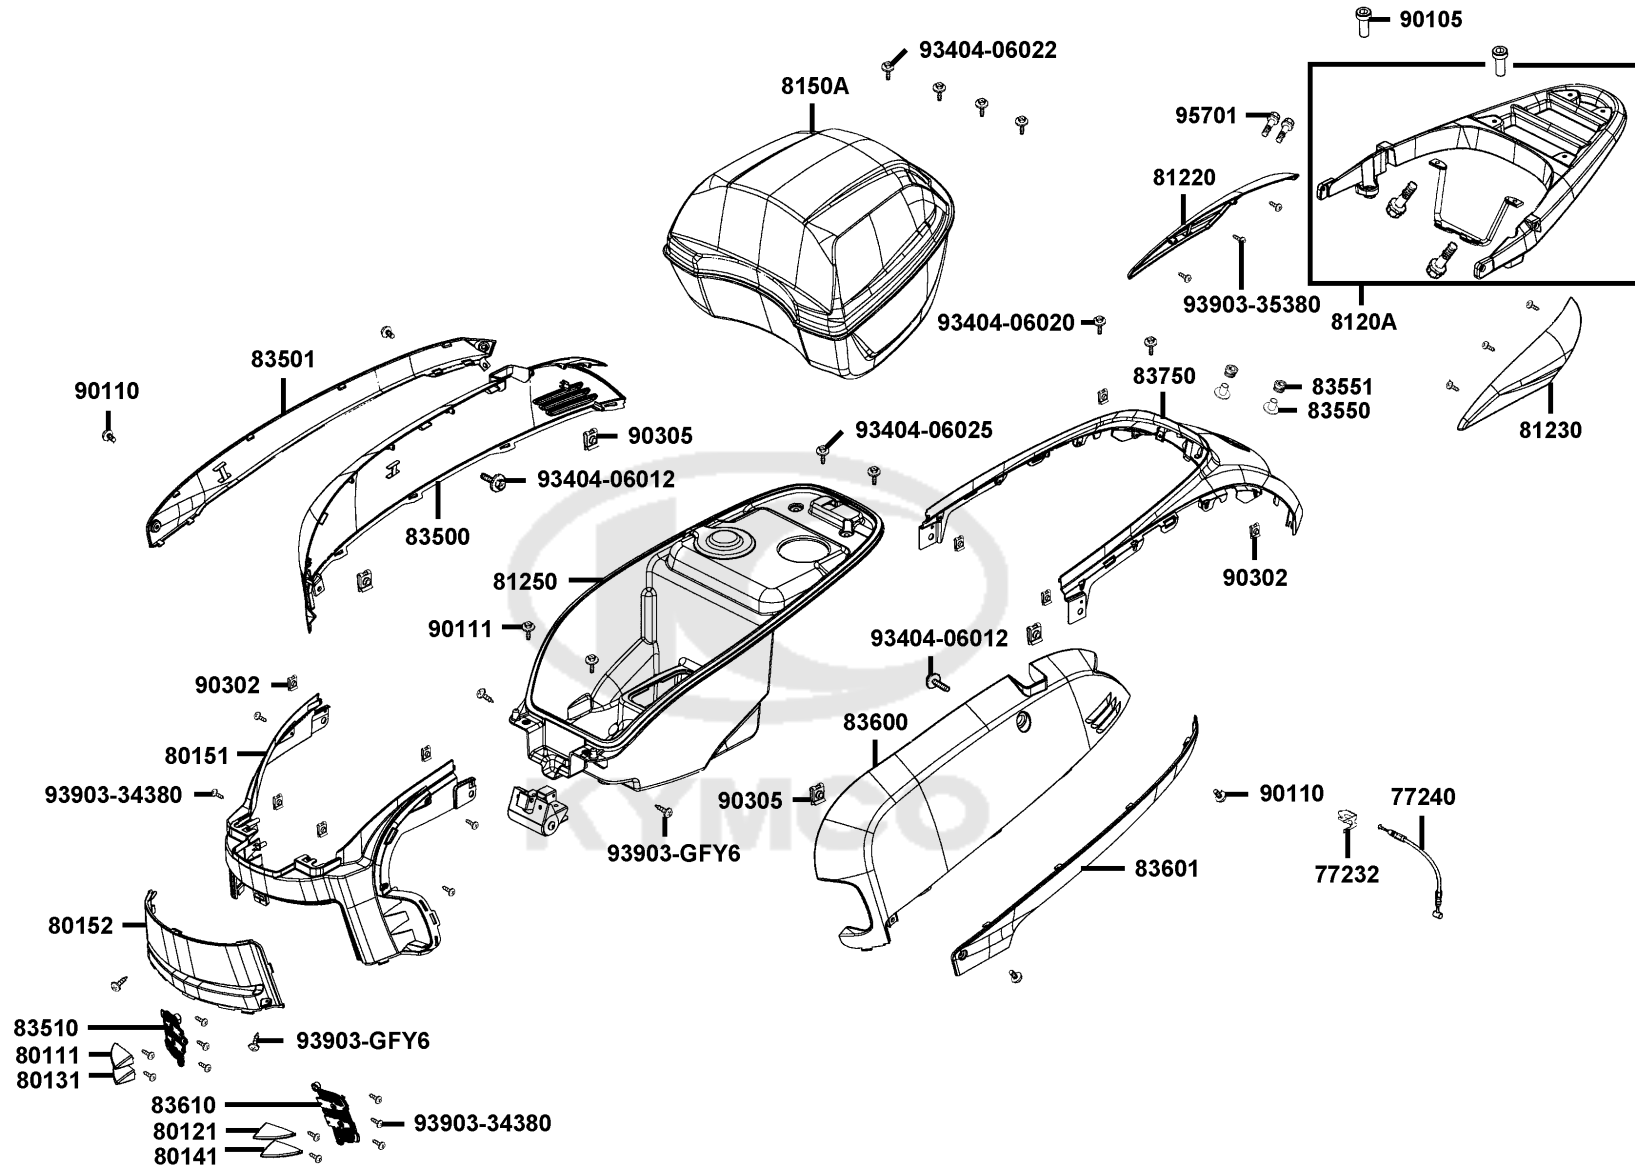

Sales mark	Ref no	Part no	Description	Reg description	Regd no	F12
	77232	77232-KCAC-C00	SET SPG SEAT LOCK	SET SPG SEAT LOCK	1	
	77240	77240-LGB5-E10	"CABLE.,SEAT LOCK"	"CABLE.,SEAT LOCK"	1	
**	80111	80111-LGR5-E10	UP RIB R CENTER COVER	UP RIB R CENTER COVER	1	
**	80121	80121-LGR5-E10	UP RIB L CENTER COVER	UP RIB L CENTER COVER	1	
**	80131	80131-LGR5-E10	LOW RIB R CENTER COVER	LOW RIB R CENTER COVER	1	
**	80141	80141-LGR5-E10	LOW RIB L CENTER COVER	LOW RIB L CENTER COVER	1	
**	80151	80151-LGR5-E10	COVER CENTER UP	COVER CENTER UP	1	
**	80152	80152-LGR5-E10	COVER CENTER LOW	COVER CENTER LOW	1	
**	8120A	8120A-LGR5-E10	REAR CARRIER ASSY	REAR CARRIER ASSY	1	
**	81220	81220-LGR5-E10	COVER R CARRIER	COVER R CARRIER	1	
**	81230	81230-LGR5-E10	COVER L CARRIER	COVER L CARRIER	1	
**	81250	81250-LGR4-E10	BOX LUGGAGE	BOX LUGGAGE	1	
**	8150A	8150A-LGR5-E10	RR BOX	RR BOX	1	
**	83500	83500-LGR5-E10	COVER R BODY	COVER R BODY	1	
**	83501	83501-LGR5-E10	MOLD R SIDE	MOLD R SIDE	1	
**	83510	83510-LGR5-E10	LID R BODY COVER	LID R BODY COVER	1	
	83550	83550-KEC8-C00	COLLAR SET METER	COLLAR SET METER	1	
	83551	83551-KEC8-C10	GROMMET COVER	GROMMET COVER	1	
**	83600	83600-LGR5-E10	COVER L BODY	COVER L BODY	1	
**	83601	83601-LGR5-E10	MOLD L SIDE	MOLD L SIDE	1	