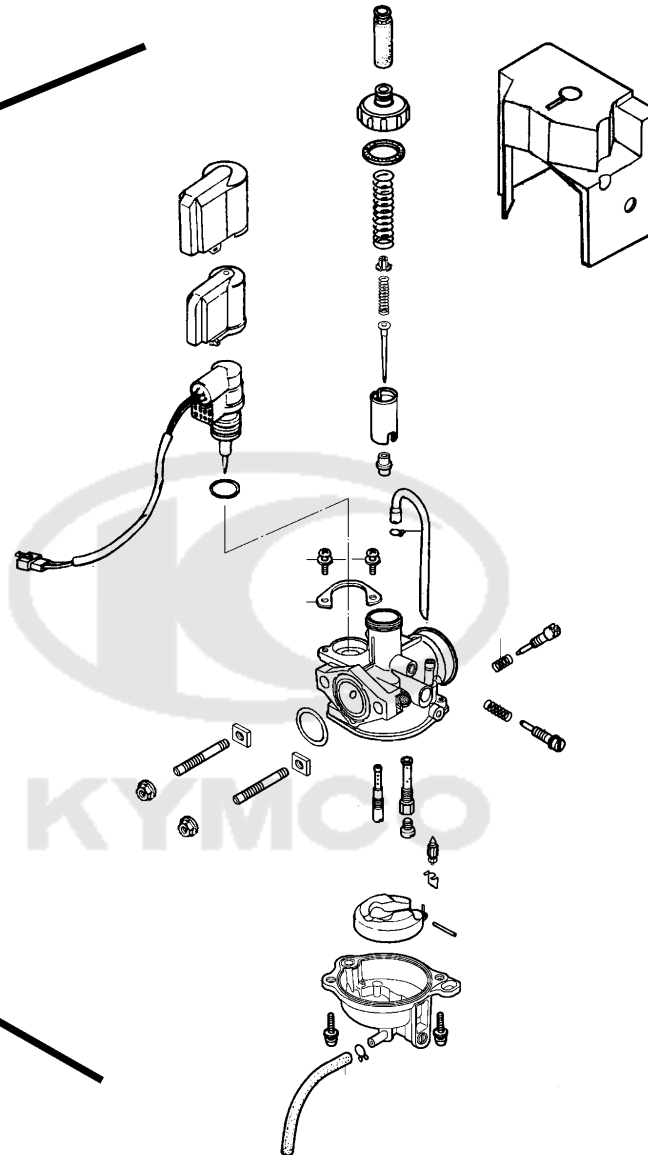

E09

Carburetor

1610K