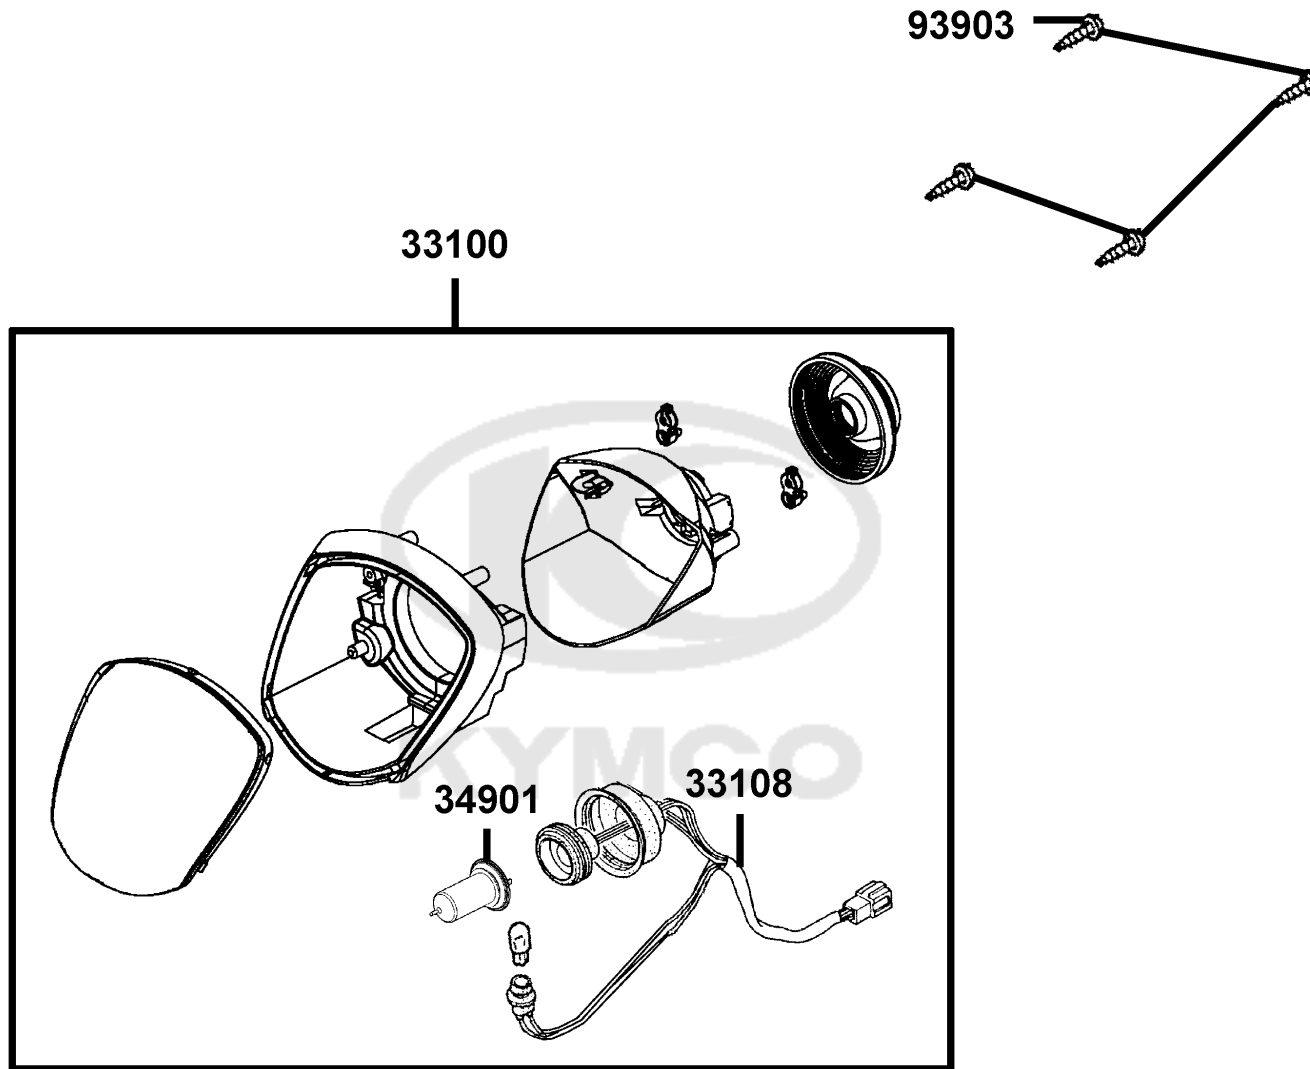

CARBURETOR ASSY

1

F01

Head Light

Sales mark	Ref no	Part no	Description	Reg description	Regd no	<b>F01</b>
------------	--------	---------	-------------	-----------------	---------	------------

33100		33100-LGR5-E10	LIGHT ASSY HEAD	LIGHT ASSY HEAD	1	
33108		33108-LGB5-E10	SOCKET COMP HEAD LIGHT	SOCKET COMP HEAD LIGHT	1	
34901		34901-LDC8-E10	BULB HEAD LIGHT	BULB HEAD LIGHT	1	
93903		93903-25220	SCREW TAPPING 5*16(K)	SCREW TAPPING 5*16(K)	4	