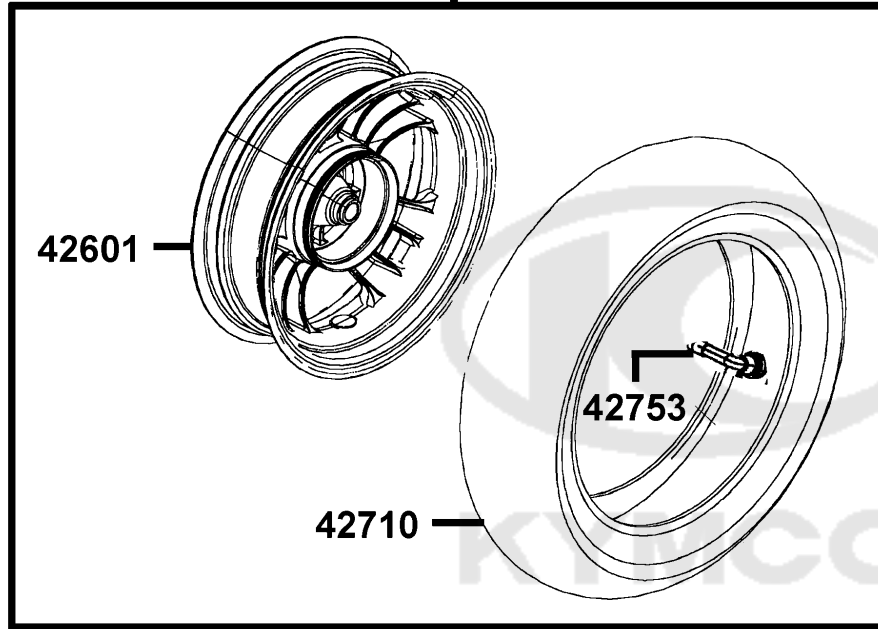

4312A

4314A

95701

43410

Sales mark	Ref no	Part no	Description	Reg description	Regd no	<b>F08</b>
**	42600	42600-LGR3-E10	WHEEL ASSY RR	WHEEL ASSY RR	1	
**	42601	42601-LGR3-E10	WHEEL COMP RR CAST	WHEEL COMP RR CAST	1	
	42710	42710-LDC8-E10	TIRE ASSY RR	TIRE ASSY RR	1	
	42753	42753-0A01-C00	CAP VALVE	CAP VALVE	1	
	4312A	4312A-KXCX-C00	SHOE ASSY RR BRAKE	SHOE ASSY RR BRAKE	1	
	4314A	4314A-KKD6-E00	CAM ASSY RR BRAKE	CAM ASSY RR BRAKE	1	
	43410	43410-KFA1-C00	ARM RR BRK	ARM RR BRK	1	
	90305	90305-KNBN-C00	NUT U 16MM(C)	NUT U 16MM(C)	1	
	90501	90501-KNBN-C00	WASHER 16MM	WASHER 16MM	1	
	95701	95701-06032-08	BOLT FLANGE 6*32(C)	BOLT FLANGE 6*32(C)	1	