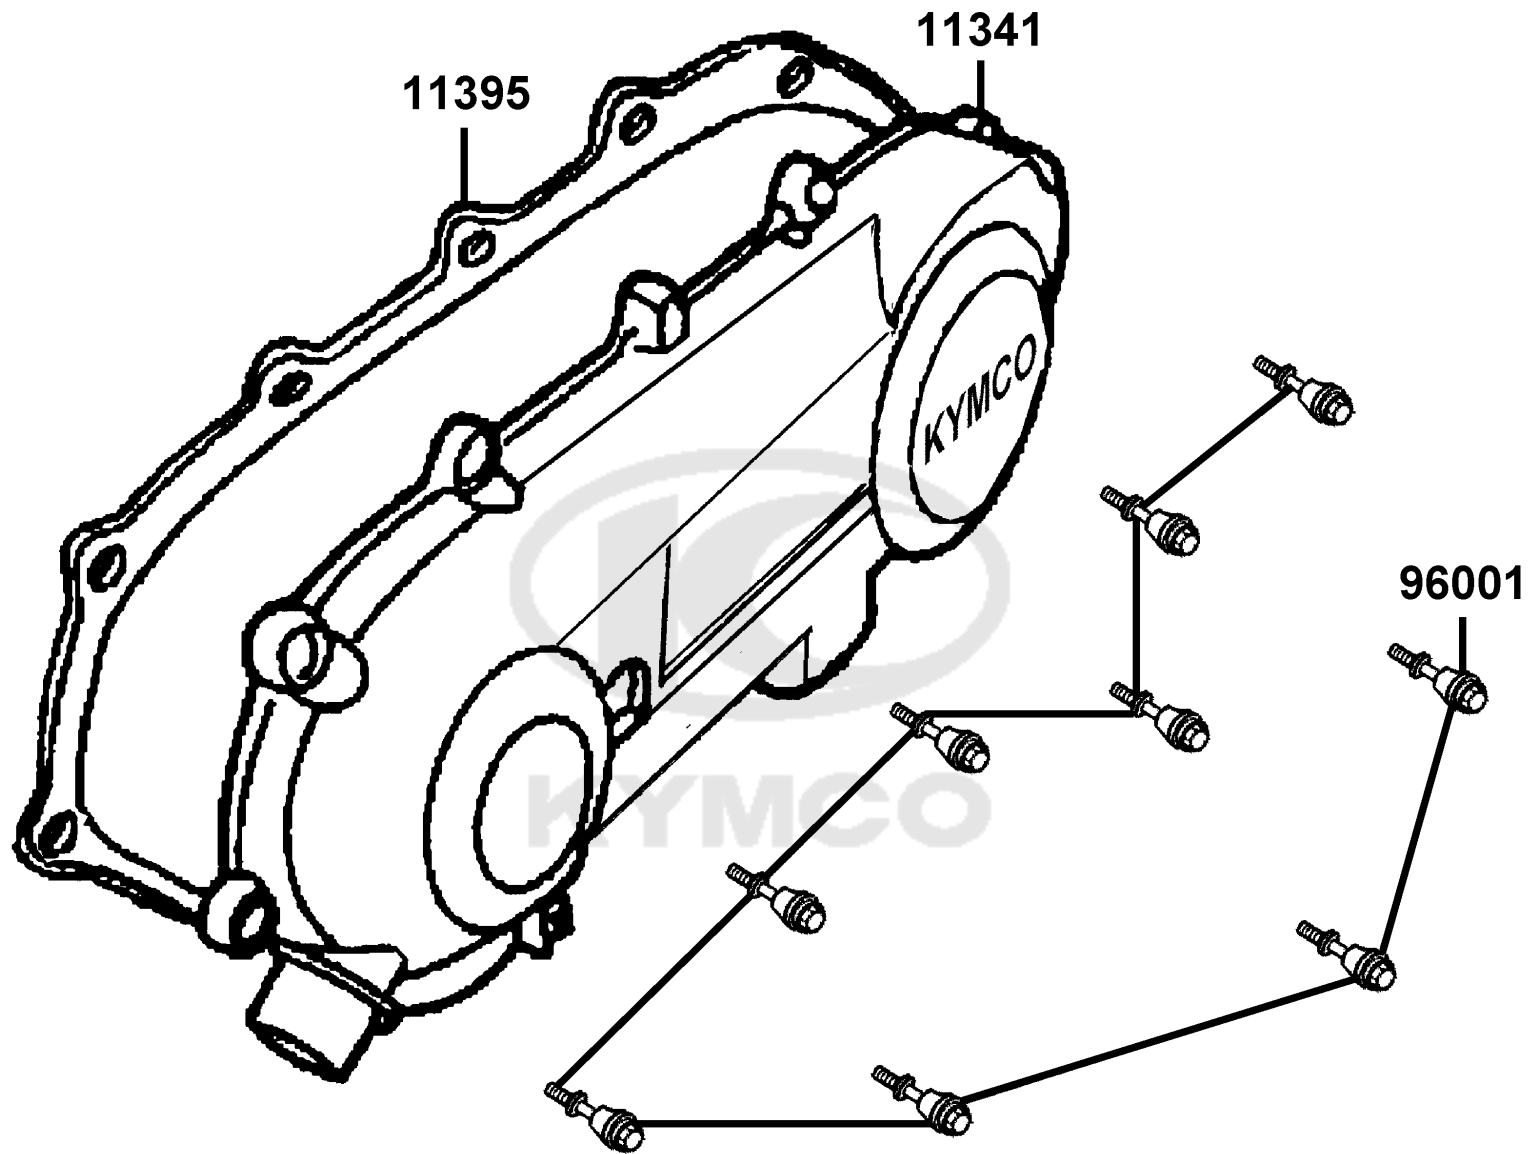

E04

Right Crankcase Cover