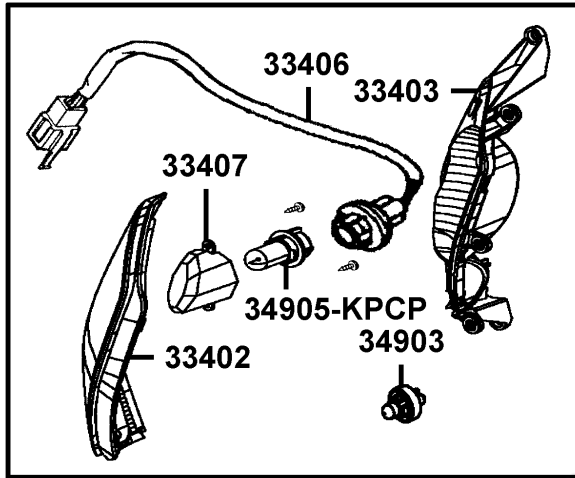

F17

Front Winker

33400

33450