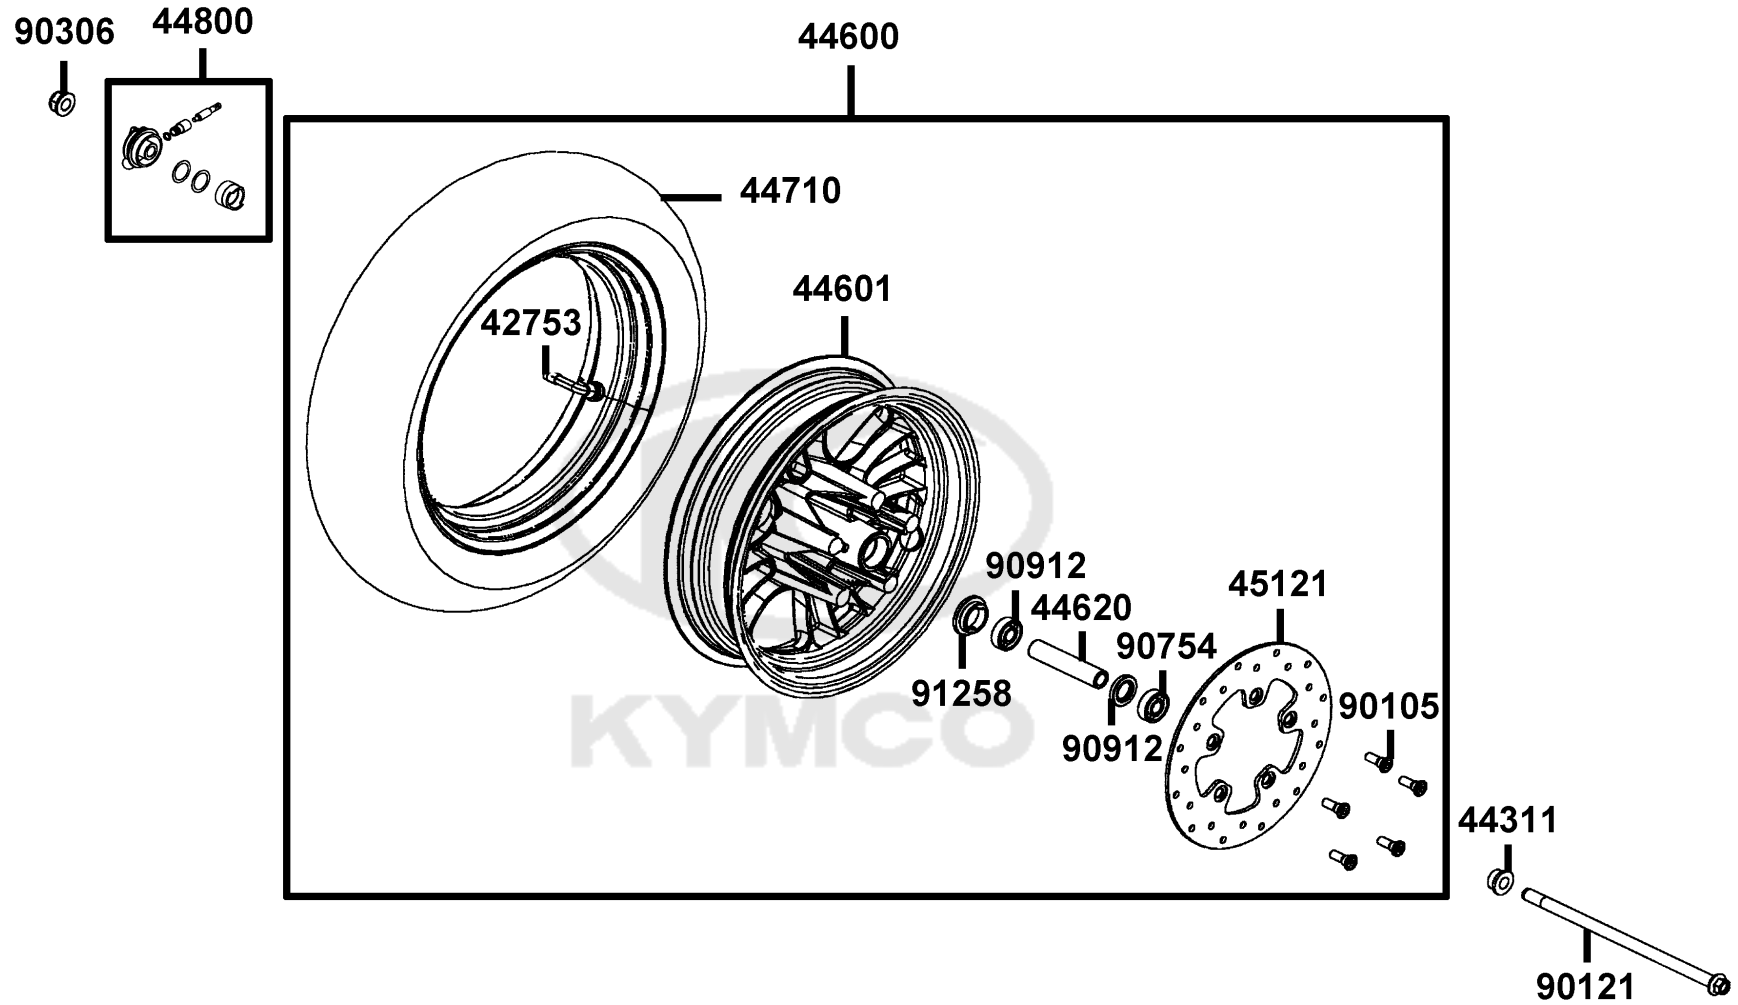

F07

Front Wheel