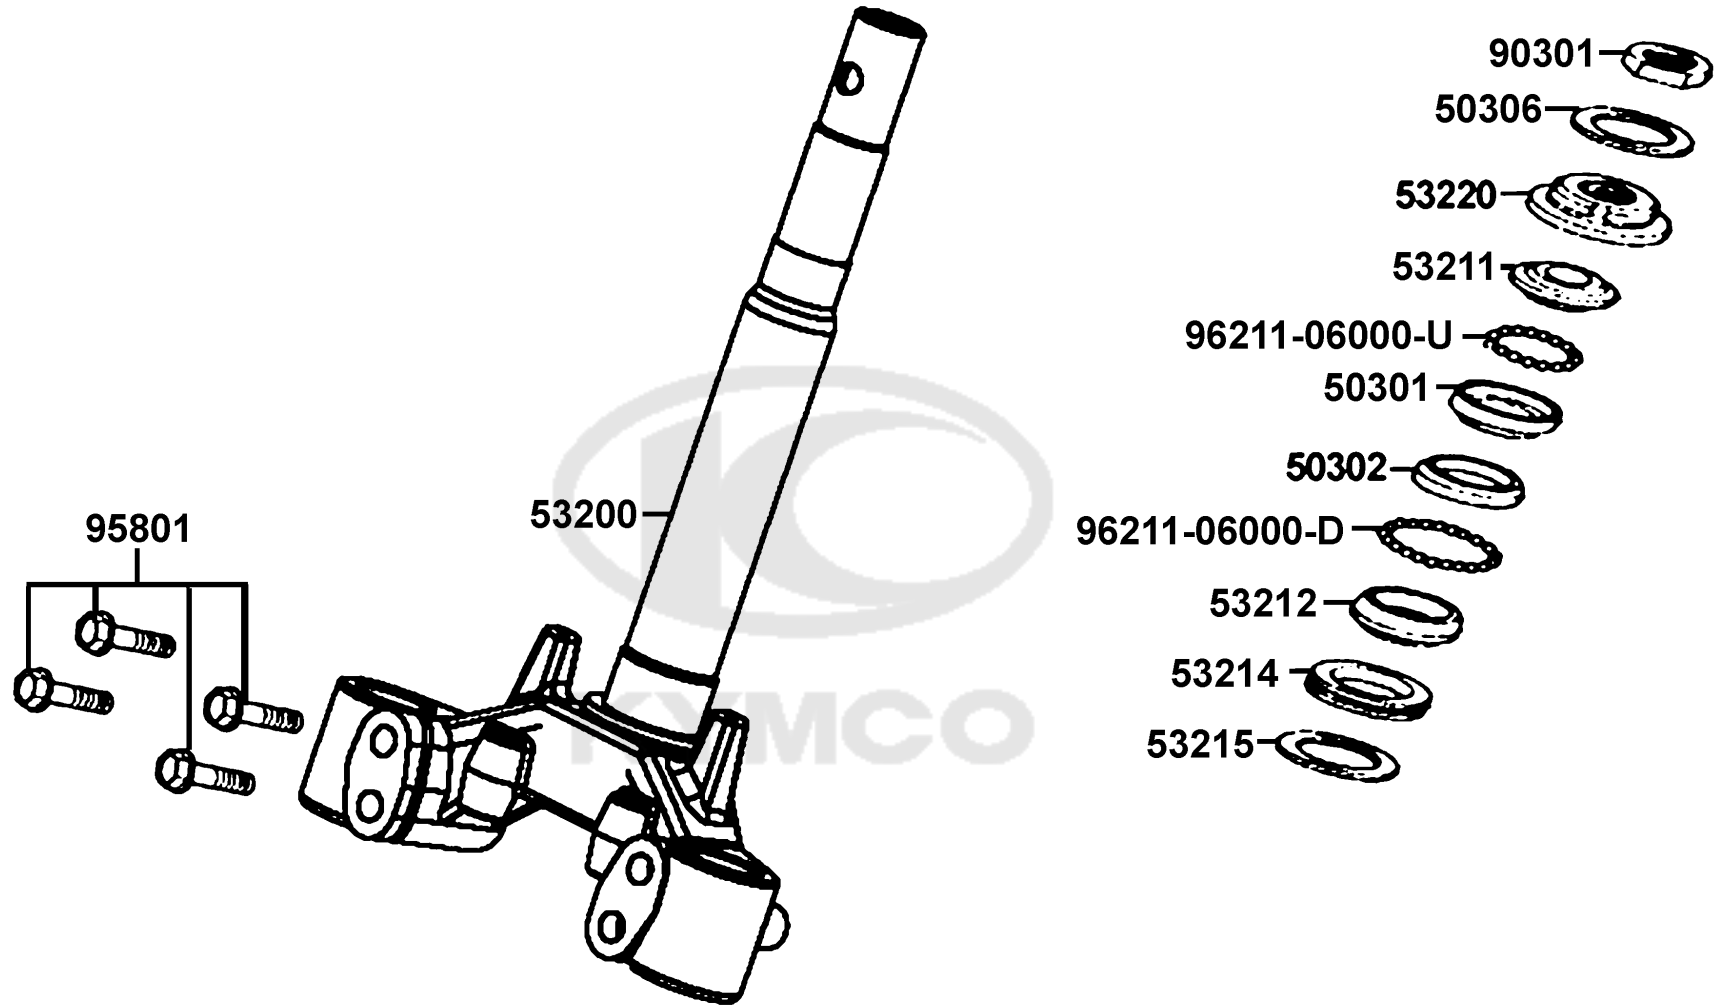

F06

Stem Steering