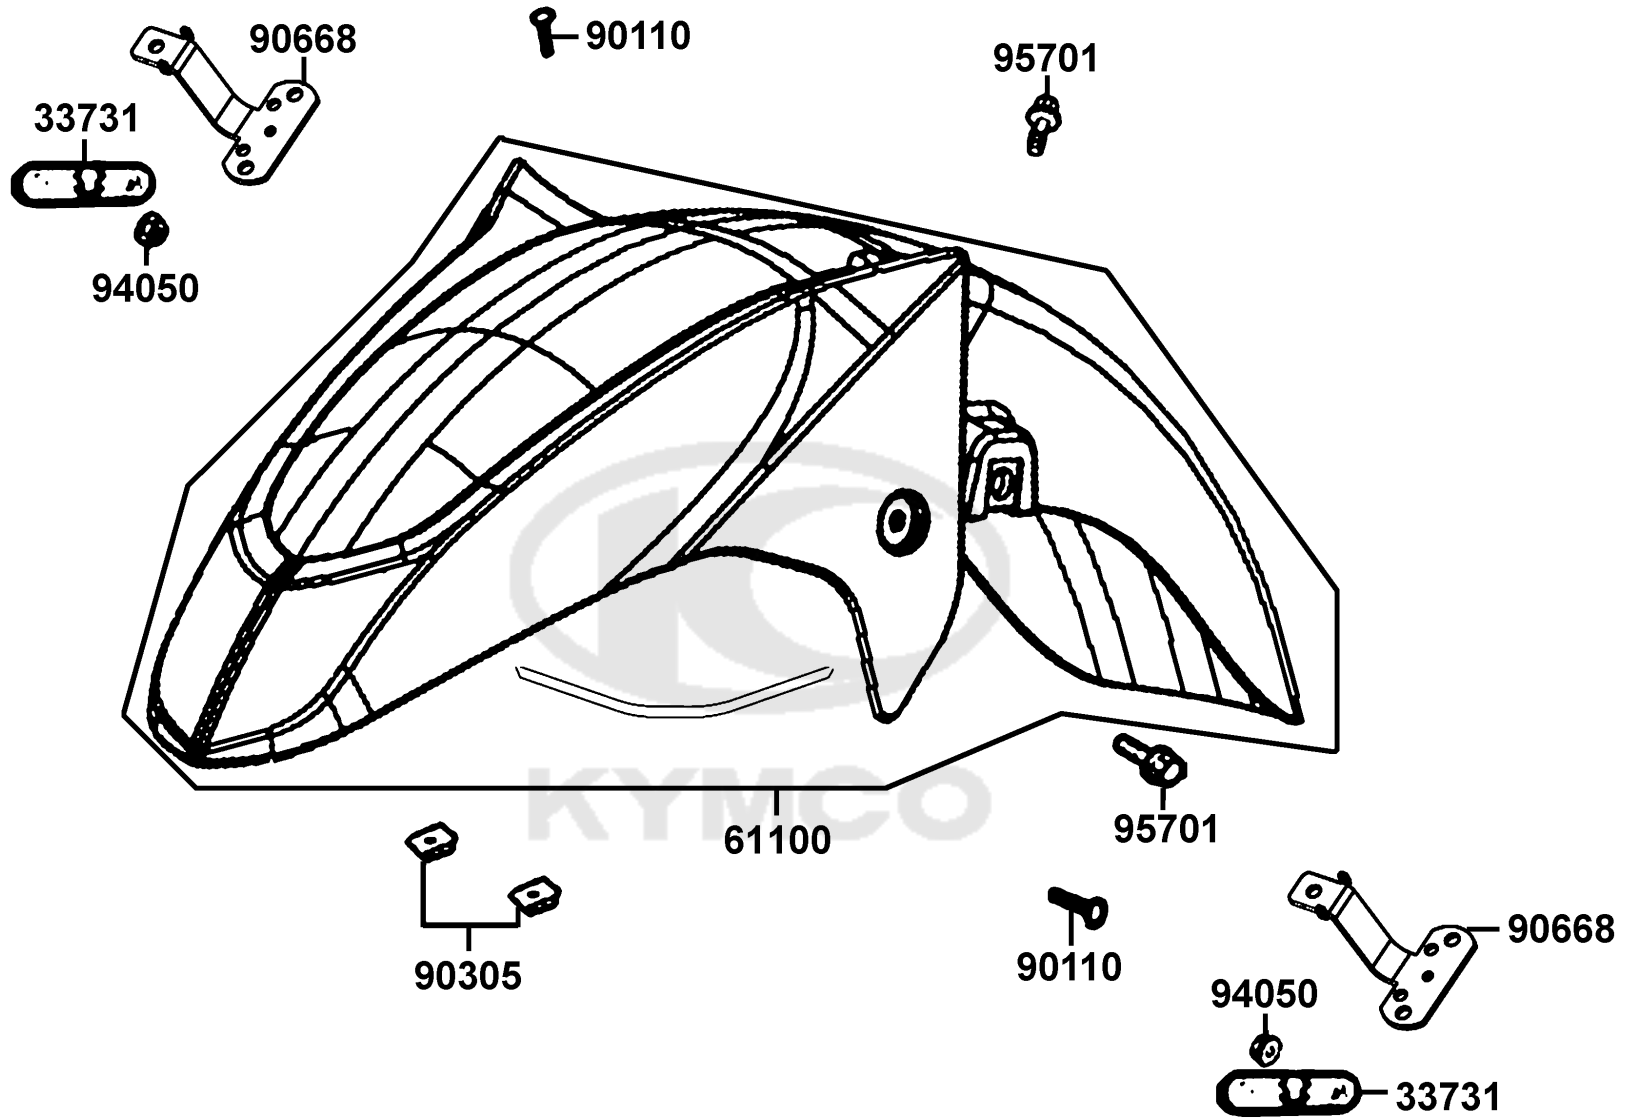

F07

Front Fender