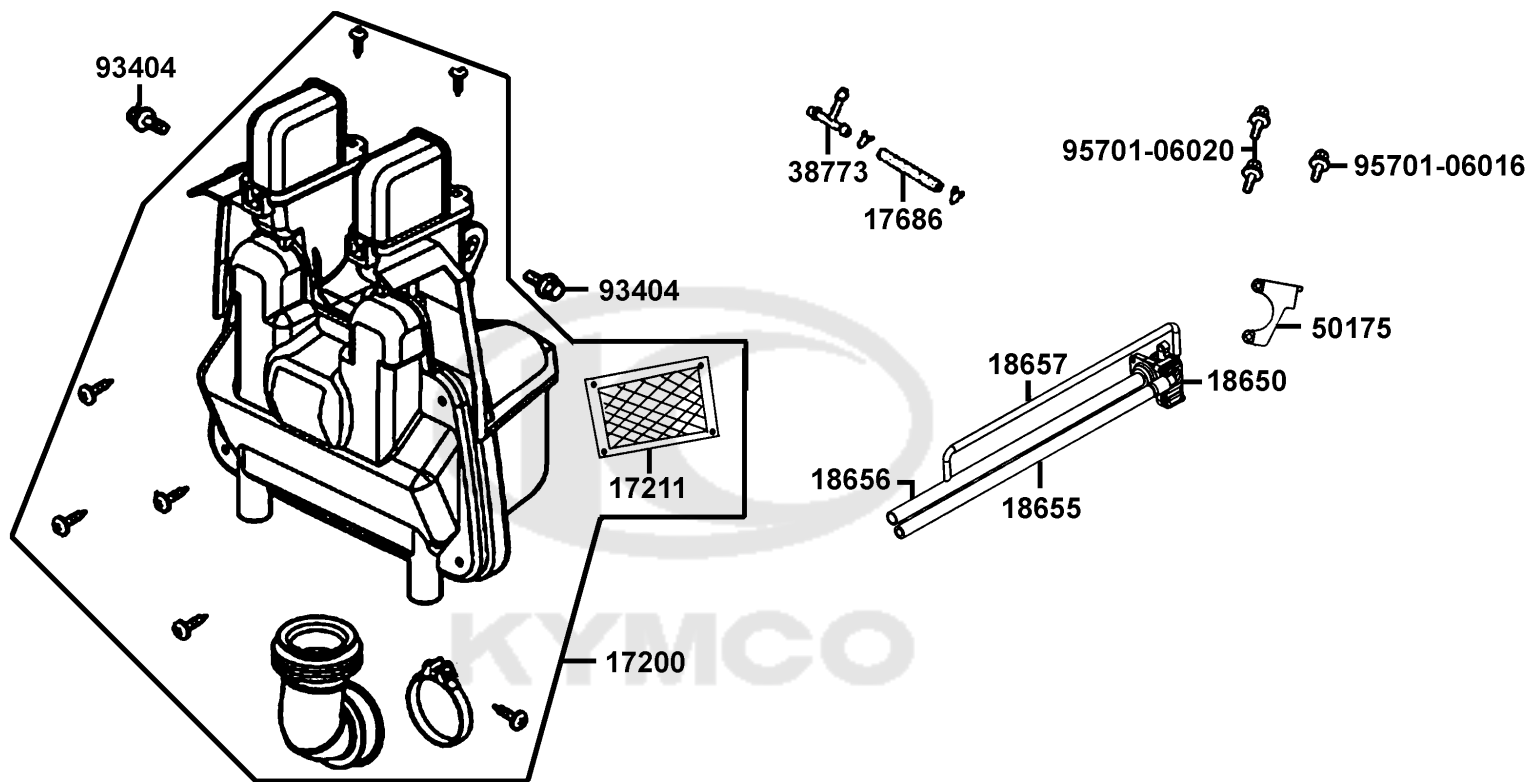

F15

Air Cleaner