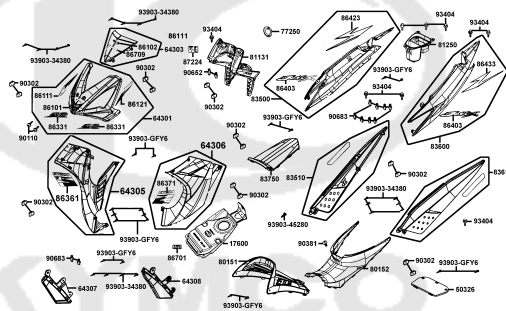

F14 Body Cover