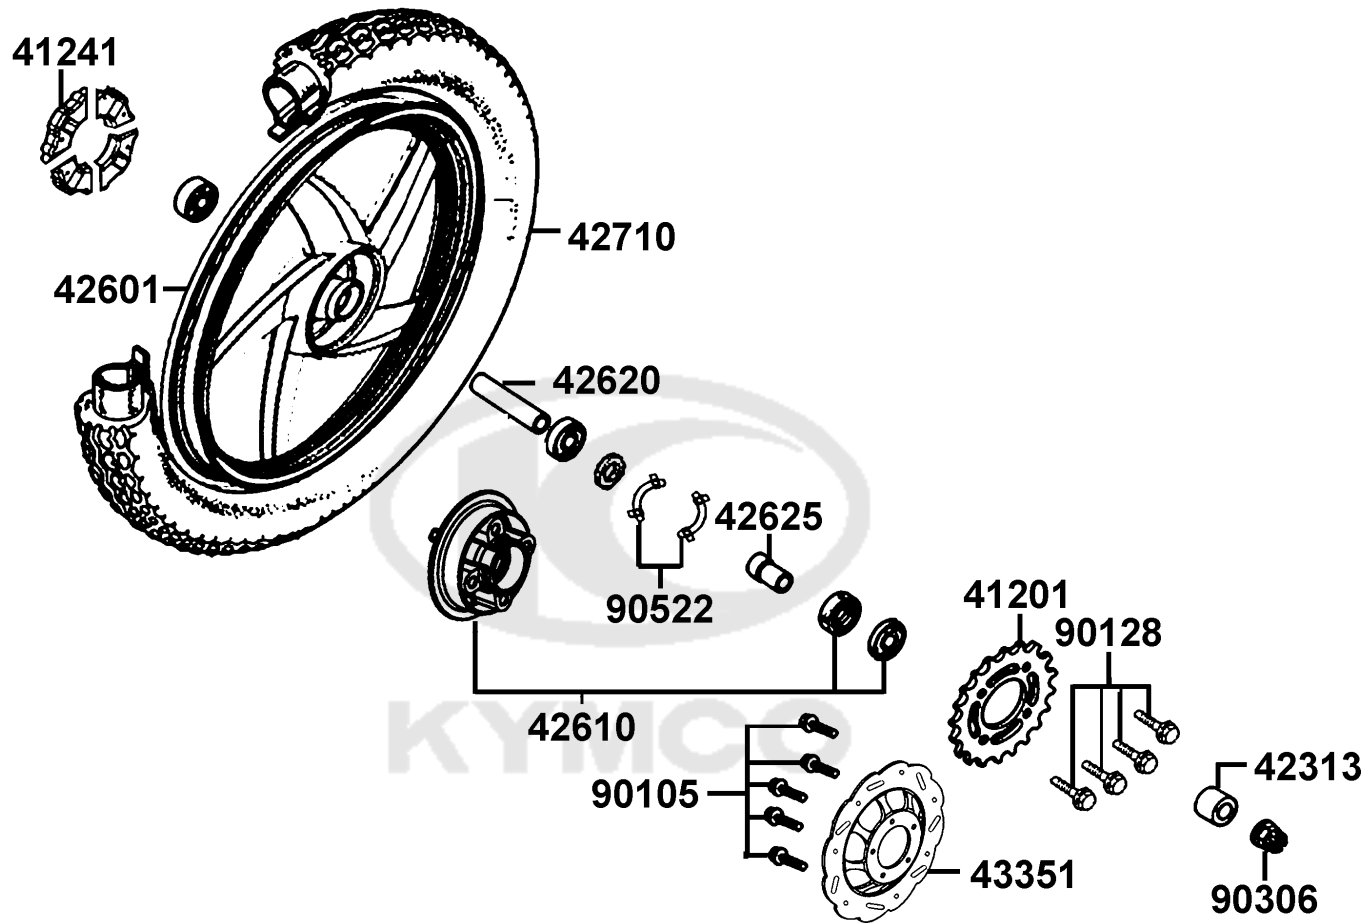

F10

Adjuster Chain

94201

94001

94101

43434

Sales mark	Ref no	Part no	Description	Reg description	Regd no	F10
	4054A	4054A-LFD6-E80	ADJUSTER CHAIN ASSY	ADJUSTER CHAIN ASSY	2	
	42301	42301-LFD6-C50	AXLE RR WHEEL 12*240(C)	AXLE RR WHEEL 12*240(C)	1	
	42311	42311-LFD6-C50	COLLAR RR BRAKE PANEL SIDE	COLLAR RR BRAKE PANEL SIDE (10.5mm)	1	
	43434	43434-LDD8-C50	RUBBER STOPPER ARM CUSHION	RUBBER STOPPER ARM CUSHION	1	
	90127	90127-LCE8-C50	BOLT REAR BRAKE PANEL STOPPER	BOLT REAR BRAKE PANEL STOPPER	1	
	94001	94001-08080-0S	NUT HEX 8MM (C)	NUT HEX 8MM (C)	1	
	94101	94101-08800	COLLAR	COLLAR	1	
	94201	94201-16150-08	PIN SPLIT 1.6*15 (C)	PIN SPLIT 1.6*15 (C)	1	