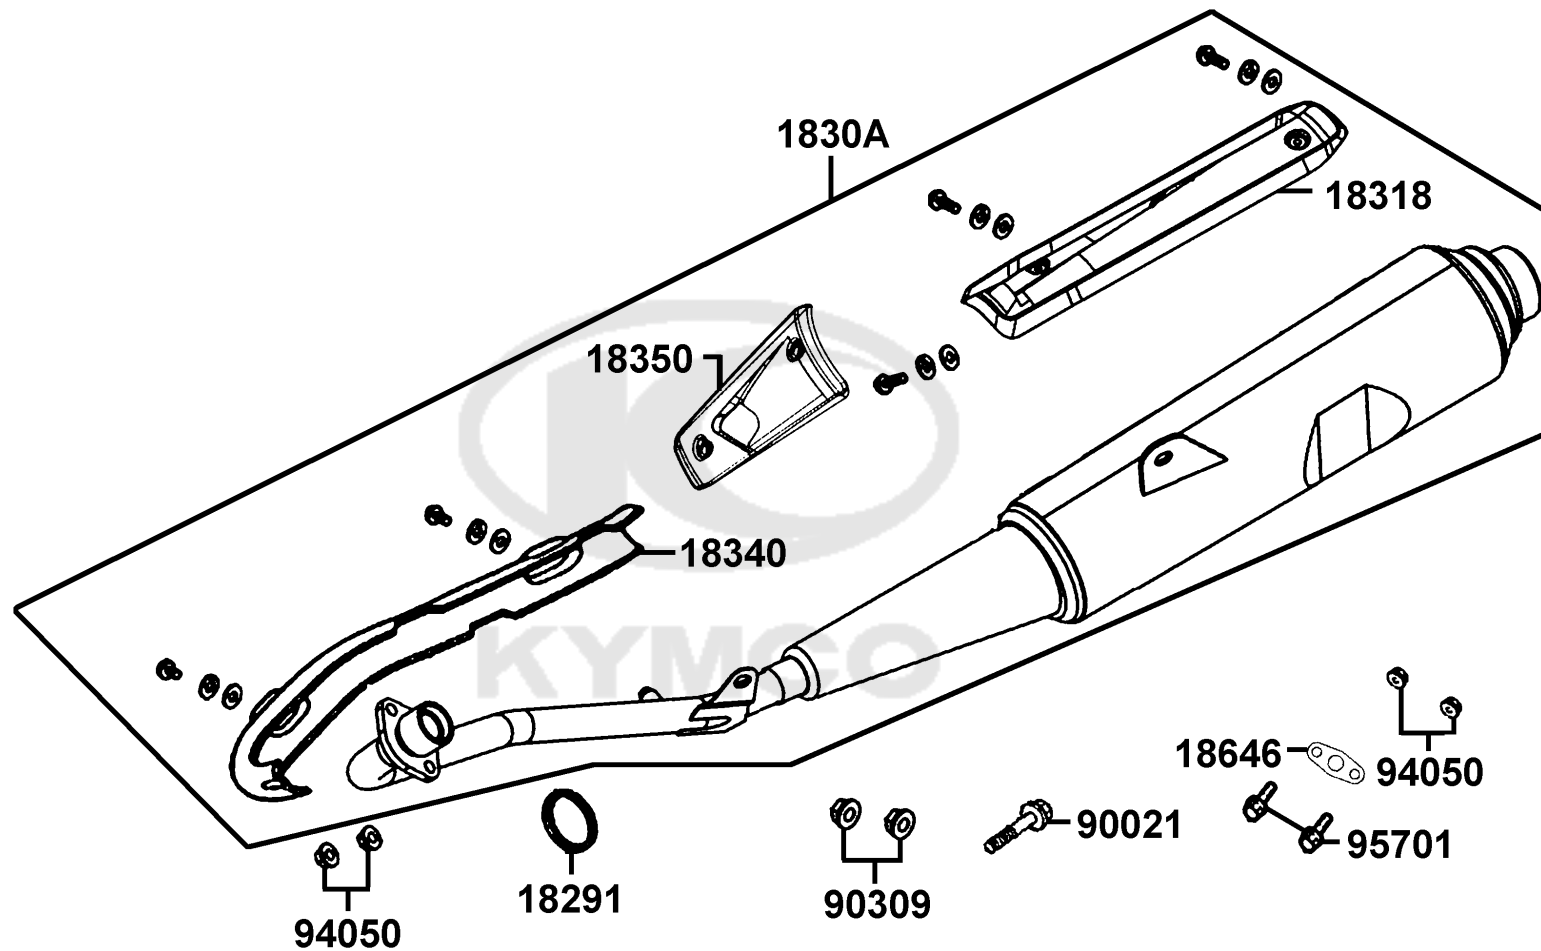

F16

Exhaust Muffler