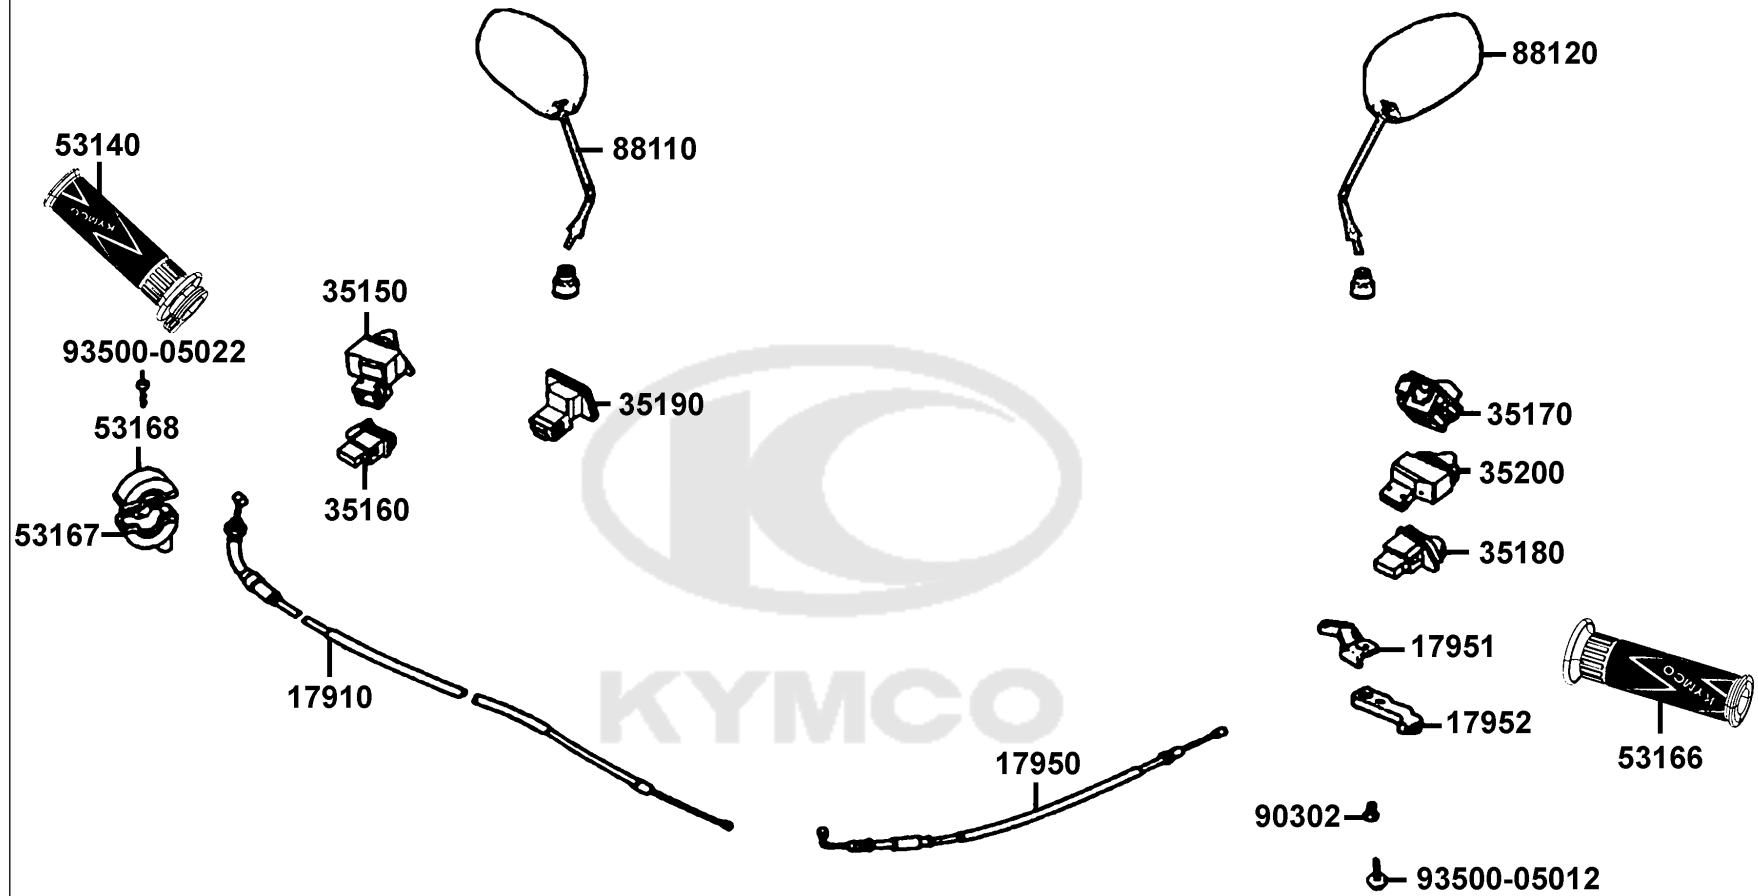

F03

CableSwitchHandleMirror Back