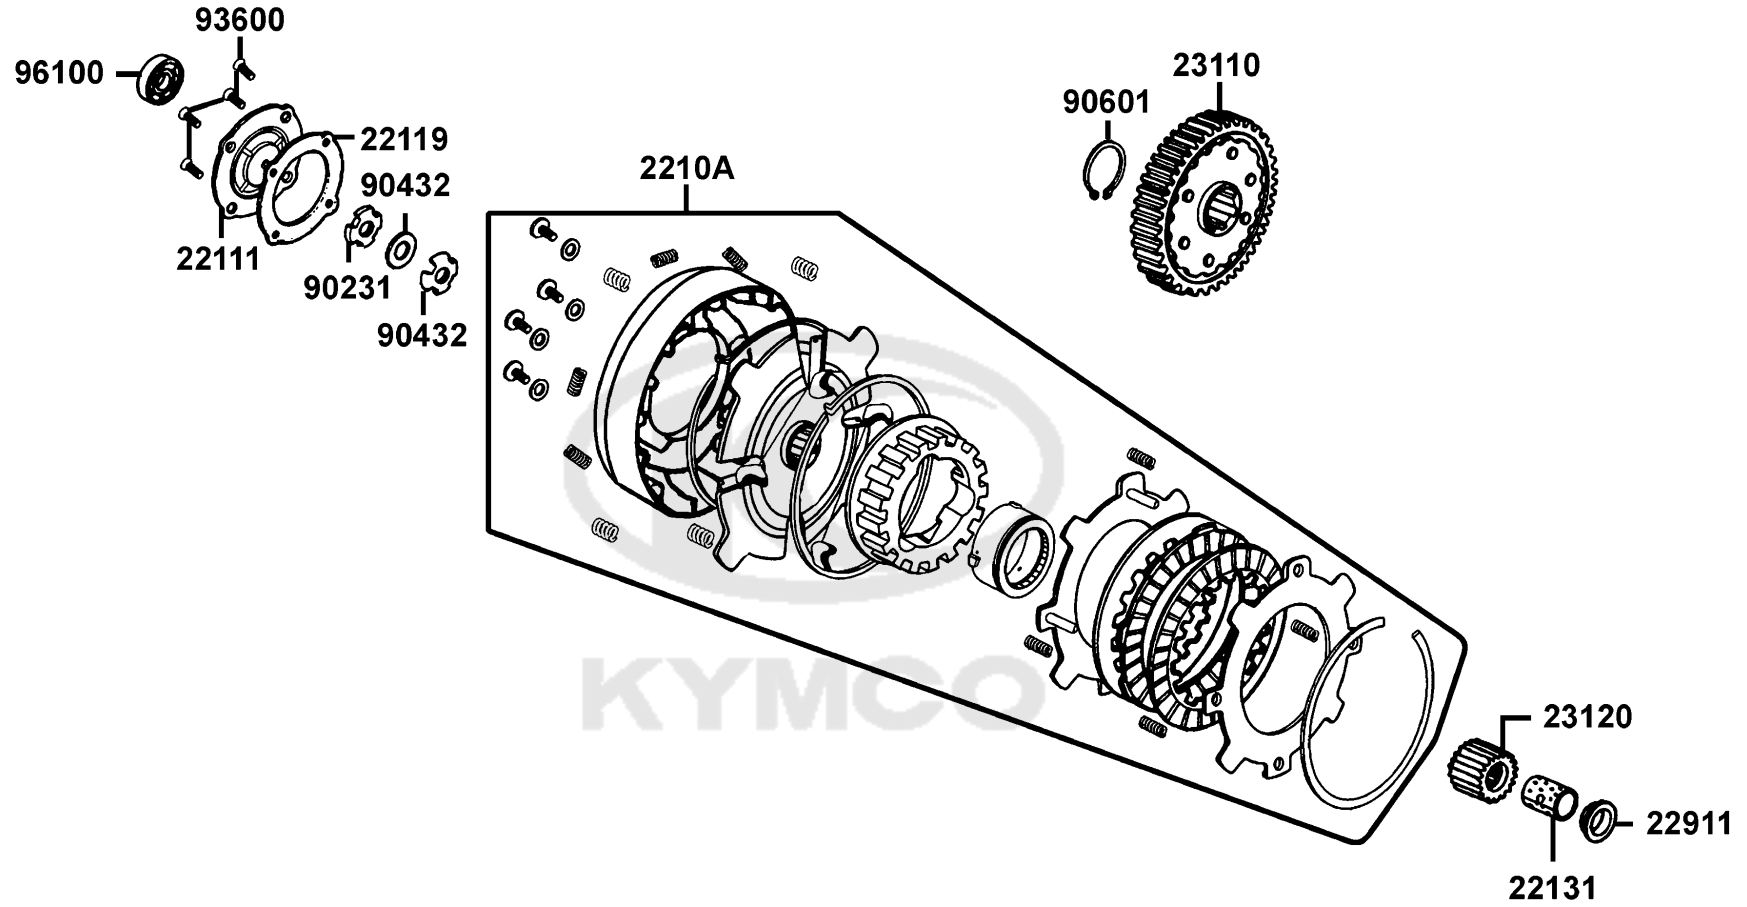

E07

Clutch

Sales mark	Ref no	Part no	Description	Reg description	Regd no	E07
2210A		2210A-LCE6-E80	CLUTCH ASSY	CLUTCH ASSY	1	
22111		22111-LCE6-E80	COVER CLUTCH OUTER	COVER CLUTCH OUTER	1	
22119		22119-LCE6-E80	GASKET CLUTCH OUTER COVER	GASKET CLUTCH OUTER COVER	1	
22131		22131-LCE6-E80	GUIDE CLUTCH CENTER	GUIDE CLUTCH CENTER	1	
22911		22911-LCE6-E80	COLLAR 17mm	COLLAR 17mm	1	
23110		23110-LCE6-E80	GEAR PRIMARY DRIVEN(69T)	GEAR PRIMARY DRIVEN(69T)	1	
23120		23120-LCE6-E80	GEAR PRIMARY DRIVE (18T)	GEAR PRIMARY DRIVE (18T)	1	
90231		90231-LCE6-E80	NUT LOCK 14mm	NUT LOCK 14mm	1	
90431		90431-LCE6-E80	WASHER LOCK 14mm	WASHER LOCK 14mm	1	
90432		90432-LCE6-E80	WASHER B LOCK	WASHER B LOCK	1	
90601		90601-LCE6-E80	SET RING 17MM	SET RING 17MM	1	
93600		93600-05010-0A	SCREW FLAT 5*10	SCREW FLAT 5*10	4	
93600		93600-05010-0A	SCREW FLAT 5*10	SCREW FLAT 5*10	4	
96100		96100-60000-00	BEARING BALL RADIAL 6000	BEARING BALL RADIAL 6000	1	