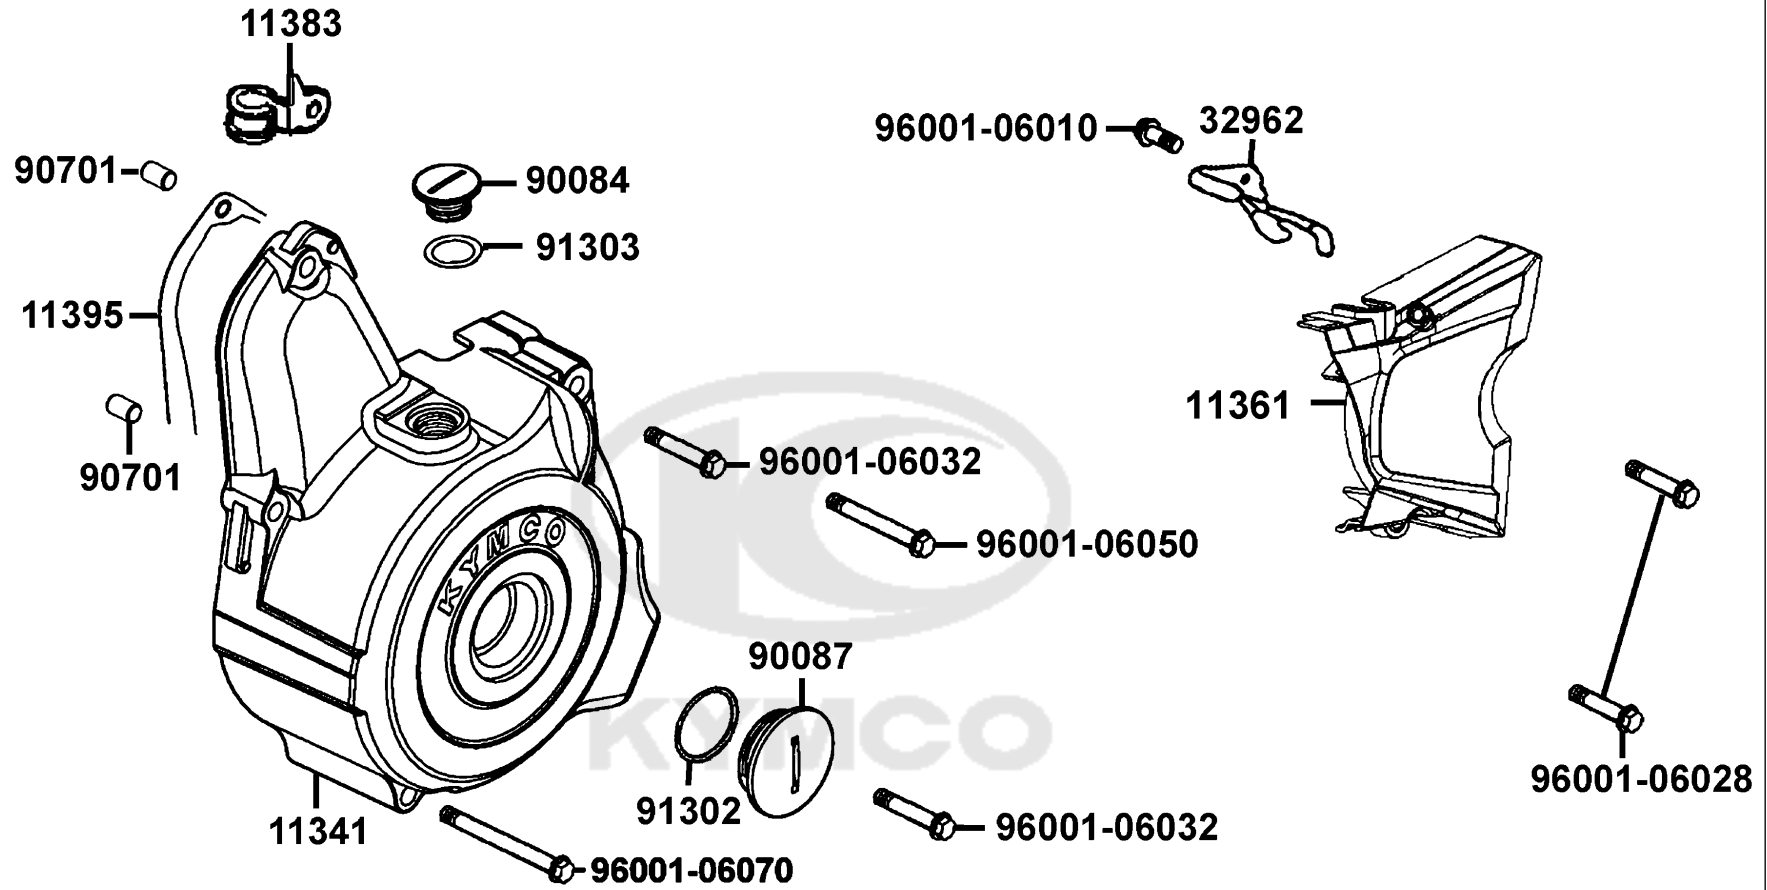

E09

Crankcase Left Cover