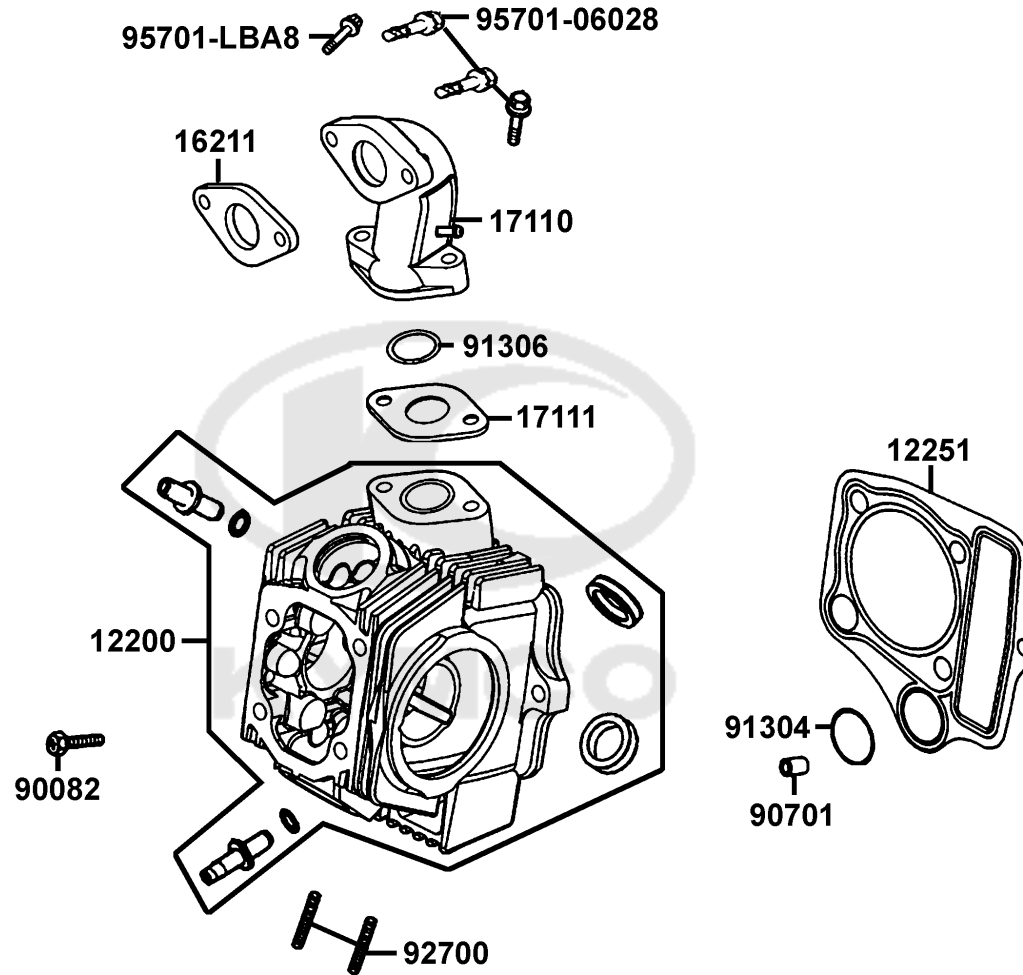

E01

Cylinder Head Cover

Sales mark	Ref no	Part no	Description	Reg description	Regd no	E01
	12301	12301-LBA8-C10	HEAD ASSY CYLINDER	HEAD ASSY CYLINDER	1	
	12340	12340-LCE6-E80	COVER CYLN HEAD SIDE L	COVER CYLN HEAD SIDE L	1	
**	12361	12361-0E35-C00	HOLE CAP TAPPET ADJUSTING	HOLE CAP TAPPET ADJUSTING	1	
	12391	12391-LBA8-C10	GASKET HEAD COVER	GASKET HEAD COVER	1	
	12394	12394-LBA8-C10	GASKET CYLN HEAD COVER R	GASKET CYLN HEAD COVER R	1	
	12395	12395-LCE6-E80	GASKER CYLN HEDA COVER L	GASKER CYLN HEDA COVER L	1	
	12440	12440-LBA8-C10	COVER CYLINDER HEAD SIDE R	COVER CYLINDER HEAD SIDE R	1	
	90201	90201-GFF6-011	NUT FLANGE	NUT FLANGE	4	
	90442	90442-GFF6-C00	WASHER SEALING 7MM	WASHER SEALING 7MM	1	
	90443	90443-GFF6-C00	WASHER A SEALING 7.2*14*2.5	WASHER A SEALING 7.2*14*2.5	1	
	90481	90481-GGS7-C00	WASHER 6.5MM	WASHER 6.5MM	1	
	91302	91302-KGB4-C11	O-RING 30.8MM	O-RING 30.8MM	1	
	95701	95701-06110-08	BOLT FLANGE6*110	BOLT FLANGE6*110	1	
	96001	96001-06022-08	BOLT FLANGE 6*22	BOLT FLANGE 6*22	2	
	98056	98056-5771R	SPARK PLUG	SPARK PLUG	1	