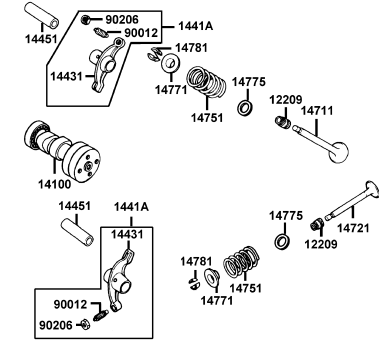

CONTENTS - ENGINE GROUP

E01 Cylinder Head Cover

E02 Cylinder Head

E03 ValveCam Shaft

E04 Chain Cam

E05 Cylinder

E06 Crankcase Right Cover

E07 Clutch

Sales mark	Ref no	Part no	Description	Reg description	Regd no	E04
14321		14321-LBA8-C10	SPROCKET CAM28T	SPROCKET CAM28T	1	
14401		14401-LCE6-E80	CHAIN CAM	CHAIN CAM	1	
14500		14500-LBA8-C10	ARM COMP CAM CHAIN TENSIONER	ARM COMP CAM CHAIN TENSIONER	1	
14502		14502-0F86-C00	ROLLER CAM CHAIN TENSIONER	ROLLER CAM CHAIN TENSIONER	1	
14531		14531-0E35-C00	PIVOT CAM CHAIN TENSIONER	PIVOT CAM CHAIN TENSIONER	1	
14541		14541-LBA8-C10	SPRING TENSIONER	SPRING TENSIONER	1	
14550		14550-LBA8-C10	PUSH ROD COMP TENSIONER	PUSH ROD COMP TENSIONER	1	
14566		14566-LBA8-C10	HEAD TENSIONER PUSH ROD	HEAD TENSIONER PUSH ROD	1	
14610		14610-KGC4-C00	ROLLER COMP CAM CHAIN	ROLLER COMP CAM CHAIN	1	
14615		14615-LBA8-C10	PIN GUIDE ROLLER	PIN GUIDE ROLLER	1	
14670		14670-KGB4-C10	SPROCKET CAM CHAIN GUIDE	SPROCKET CAM CHAIN GUIDE	1	
14675		14675-LBA8-C10	SPRING CAM CHAIN GUIDE SPROCK	SPRING CAM CHAIN GUIDE SPROCK	1	
90081		90081-0E35-C00	14MM SEALING BOLT	14MM SEALING BOLT	1	
90083		90083-0E35-C00	BOLT KNOCK M5*12 K	BOLT KNOCK M5*12 K	1	
90441		90441-0E35-C00	CYLINDER WASHER	CYLINDER WASHER	1	
90474		90474-LDG9-C50	WASHER 8MM 8.2*15*1.6	WASHER 8MM 8.2*15*1.6	1	