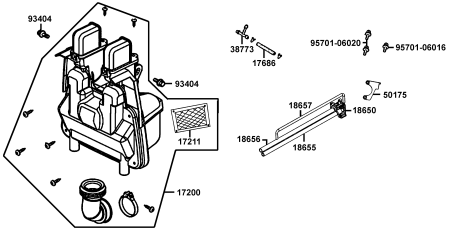

CONTENTS - FRAME GROUP

F10 Adjuster Chain

F18 Step BarStandSide