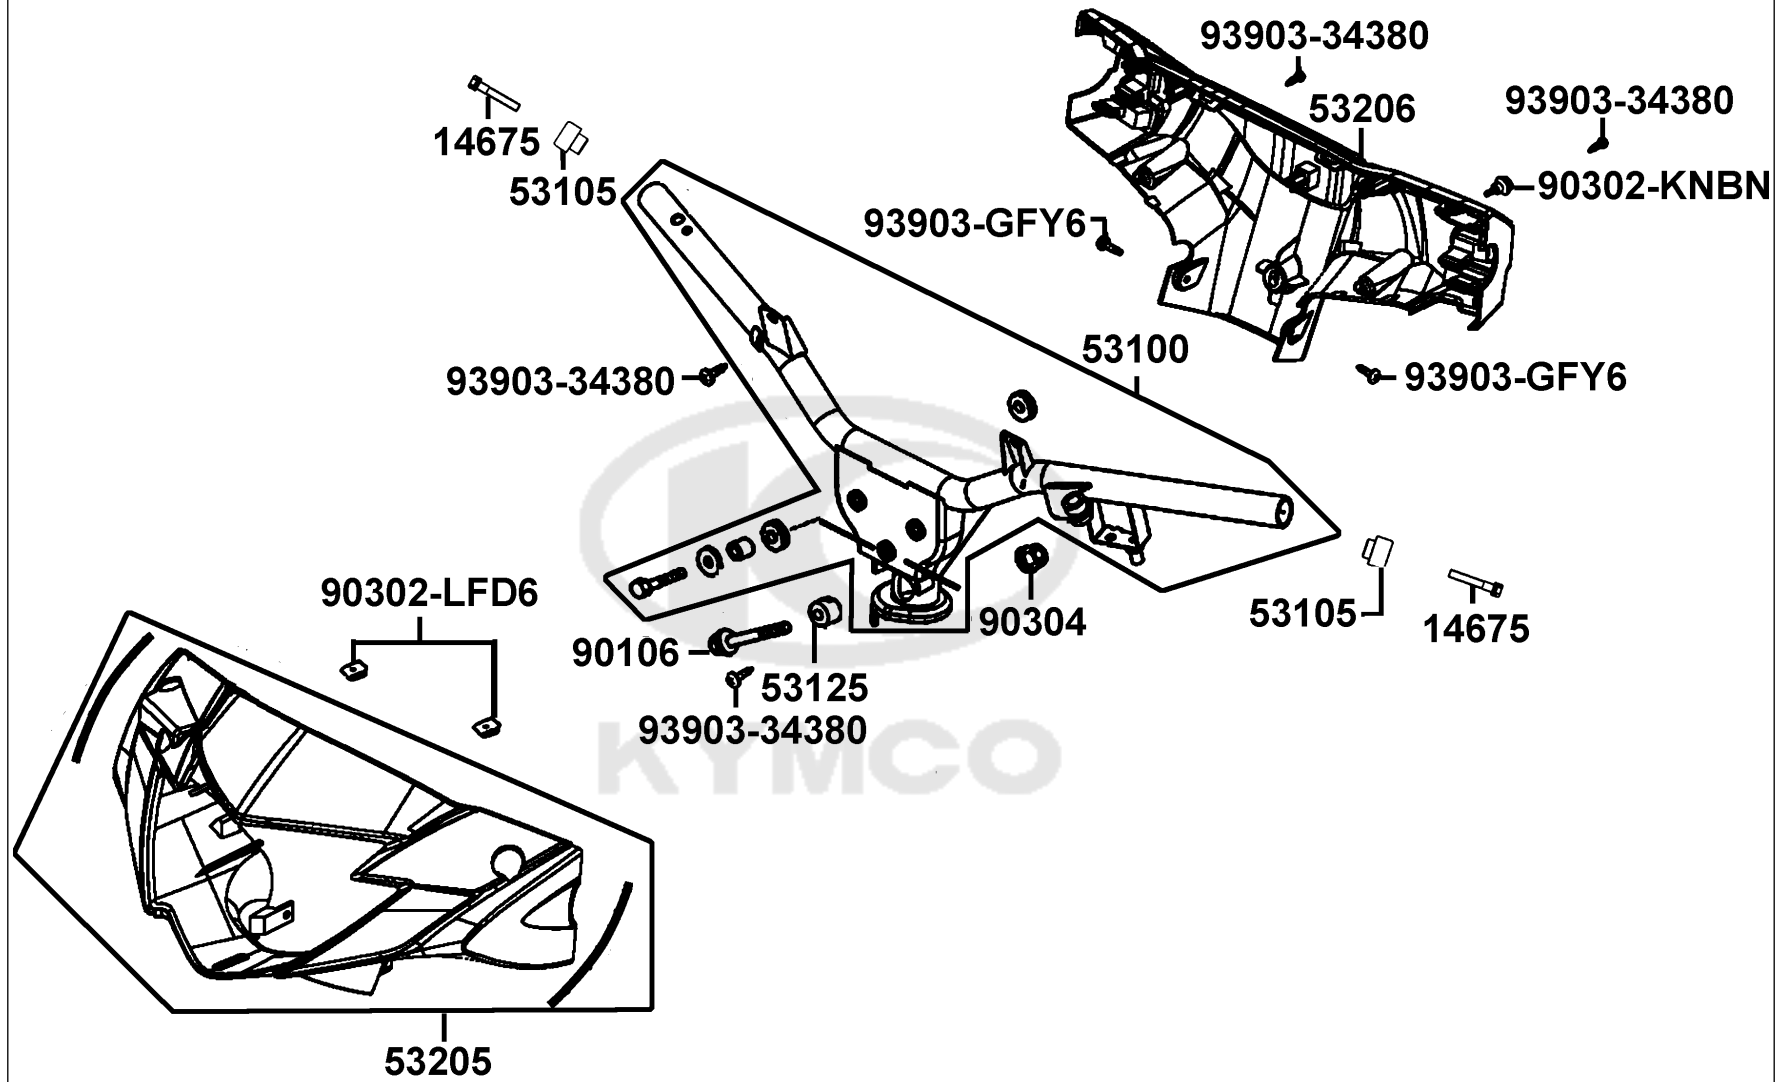

F05

Handle SteeringHandle Cover