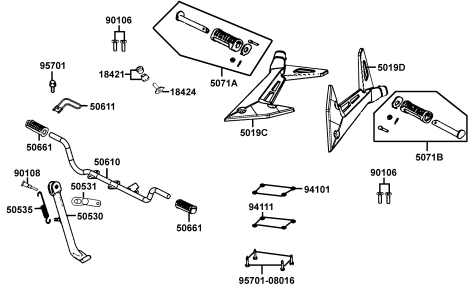

F18 Step BarStandSide