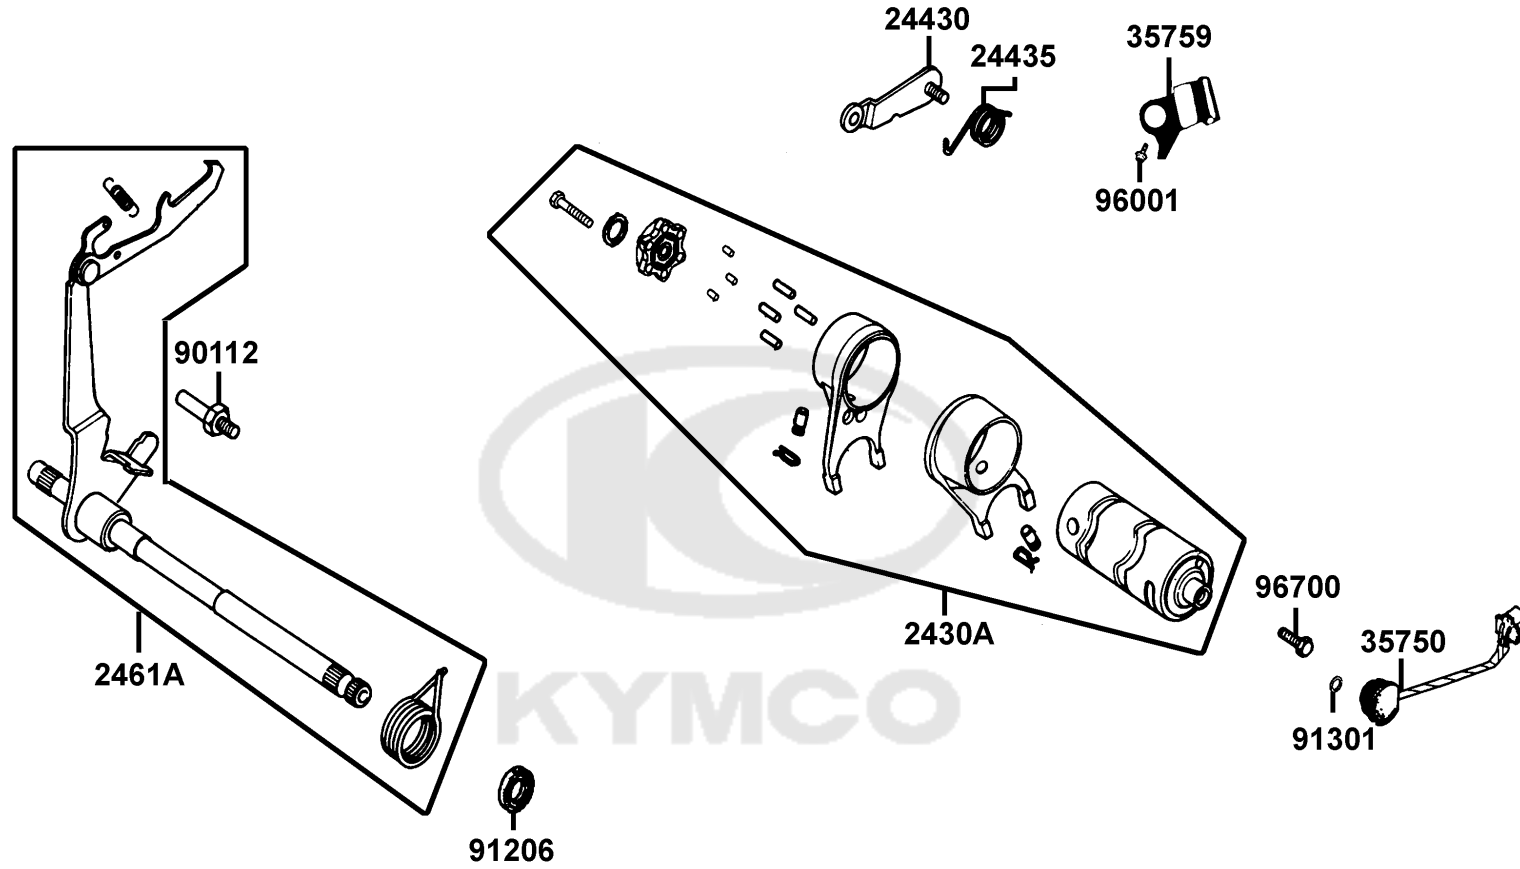

E16

Spindle Gear Shift