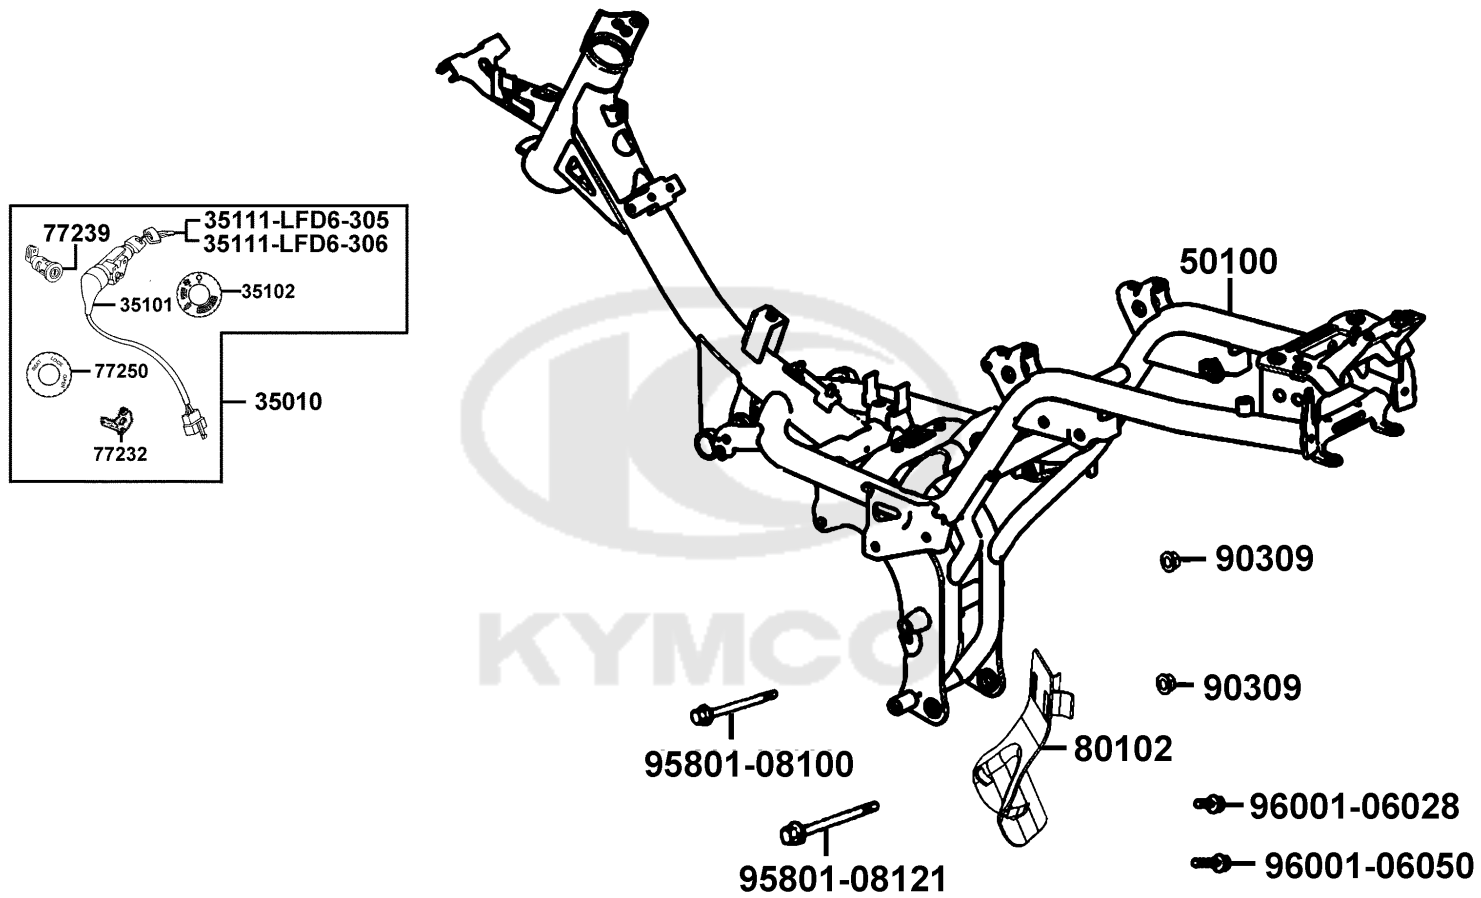

F25

Frame Body