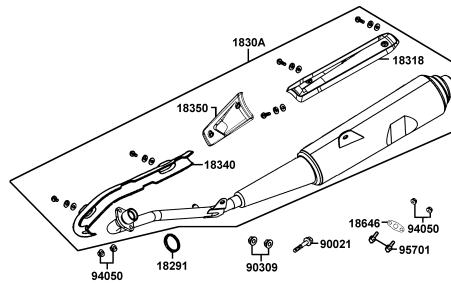

CONTENTS - FRAME GROUP

F10 Adjuster Chain

F18 Step BarStandSide