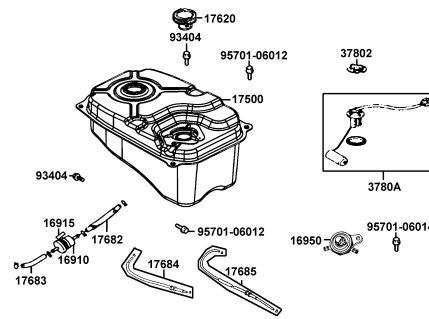

F15 Air Cleaner

F12 Fuel Tank