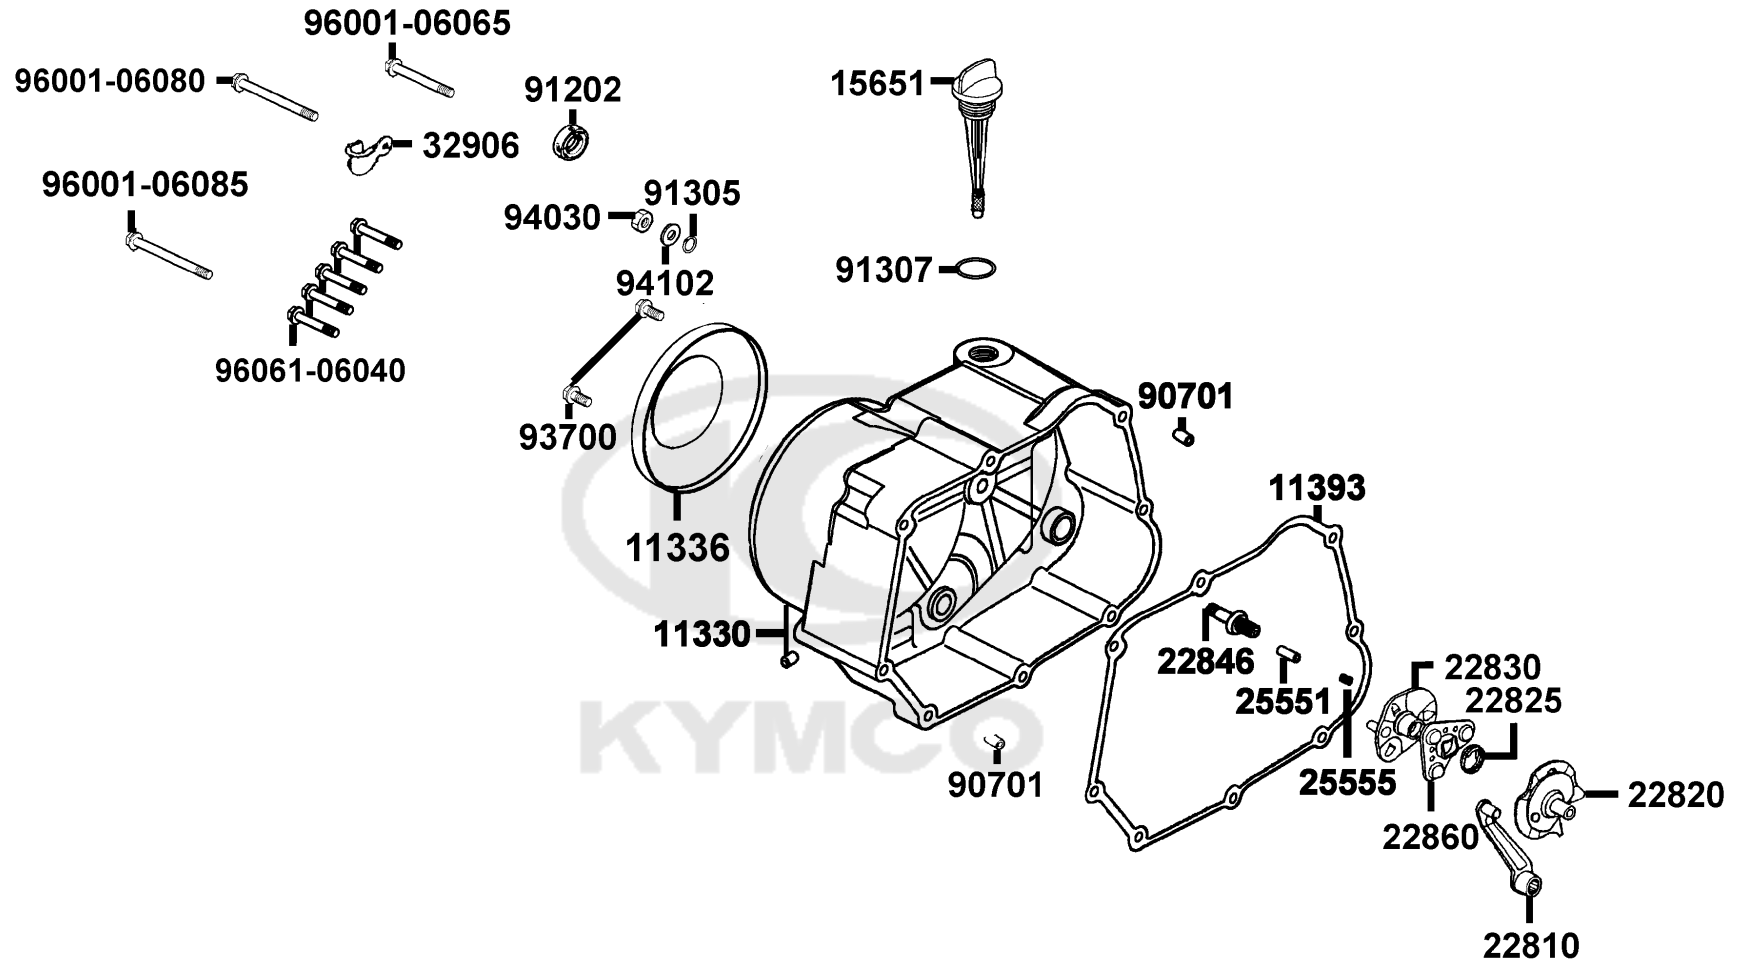

E06

Crankcase Right Cover