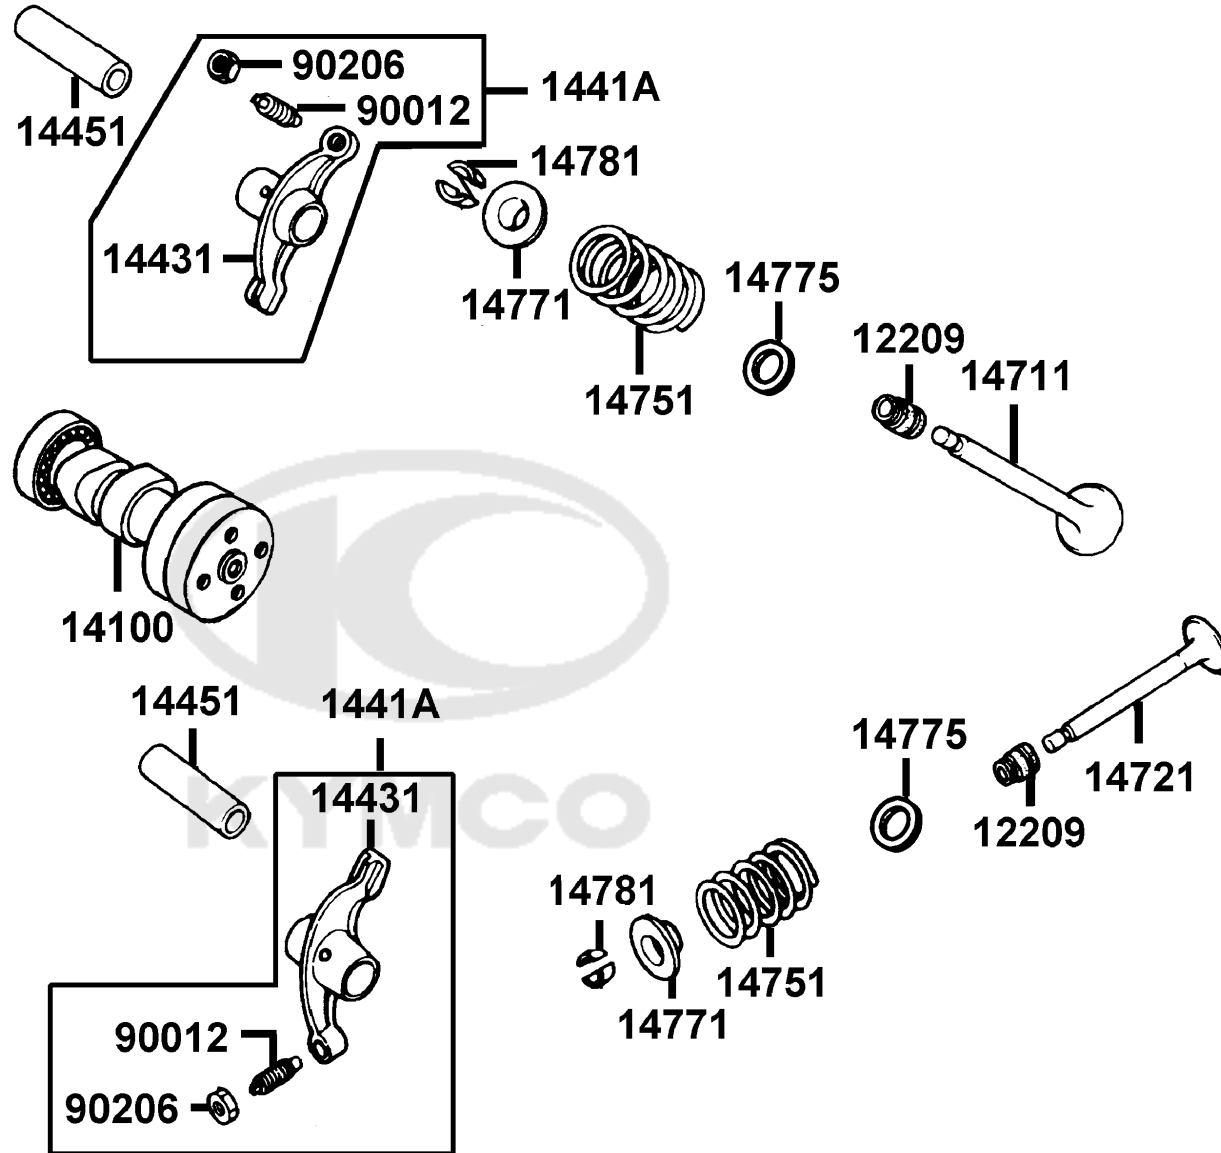

ValveCam Shaft