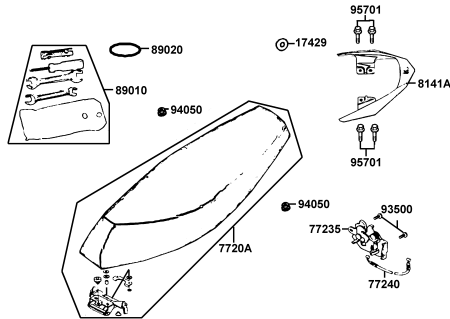

F16 Exhaust Muffler

F13 SeatCarr Comp RRBag Tool