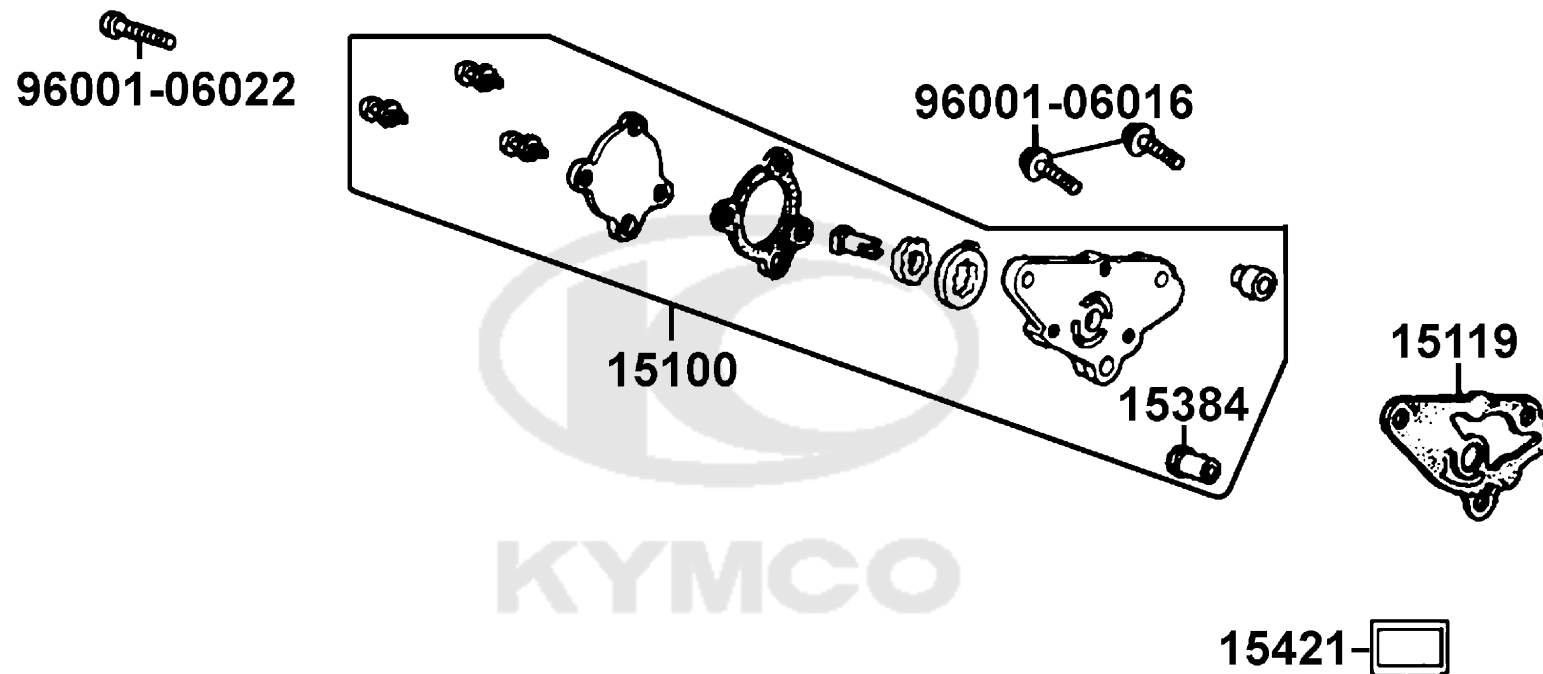

E08

Oil Pump