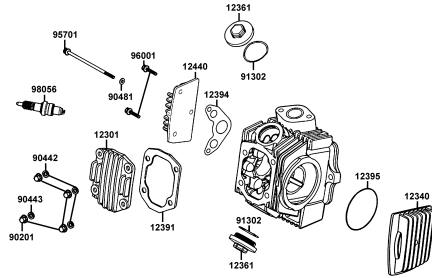

CONTENTS - ENGINE GROUP

E01 Cylinder Head Cover