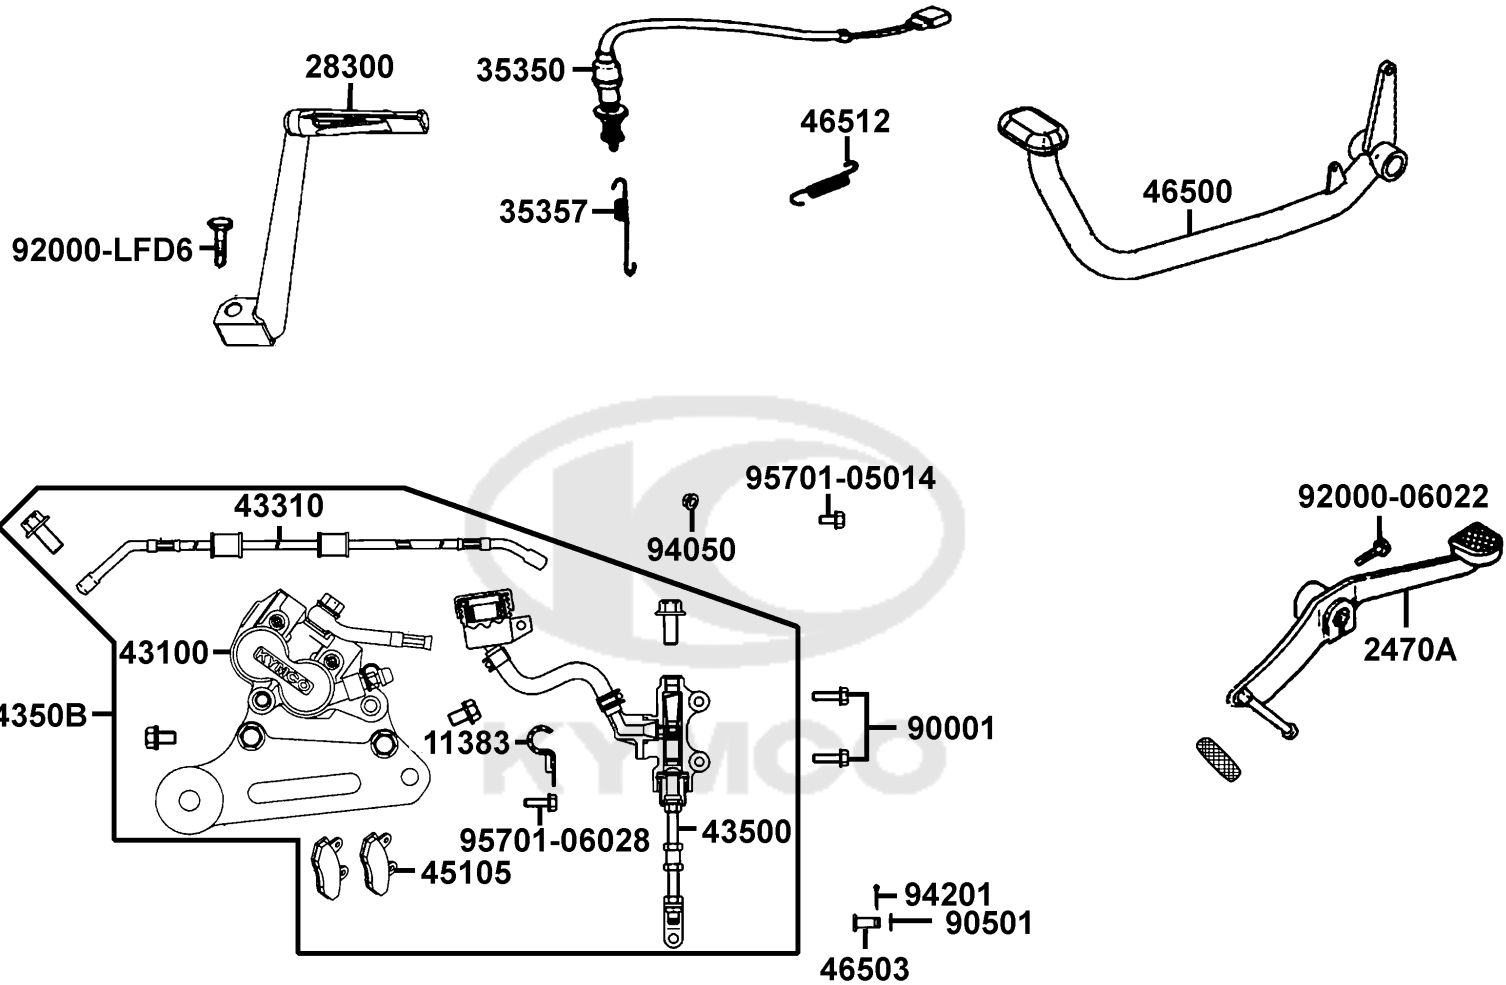

F17

Starter Kick