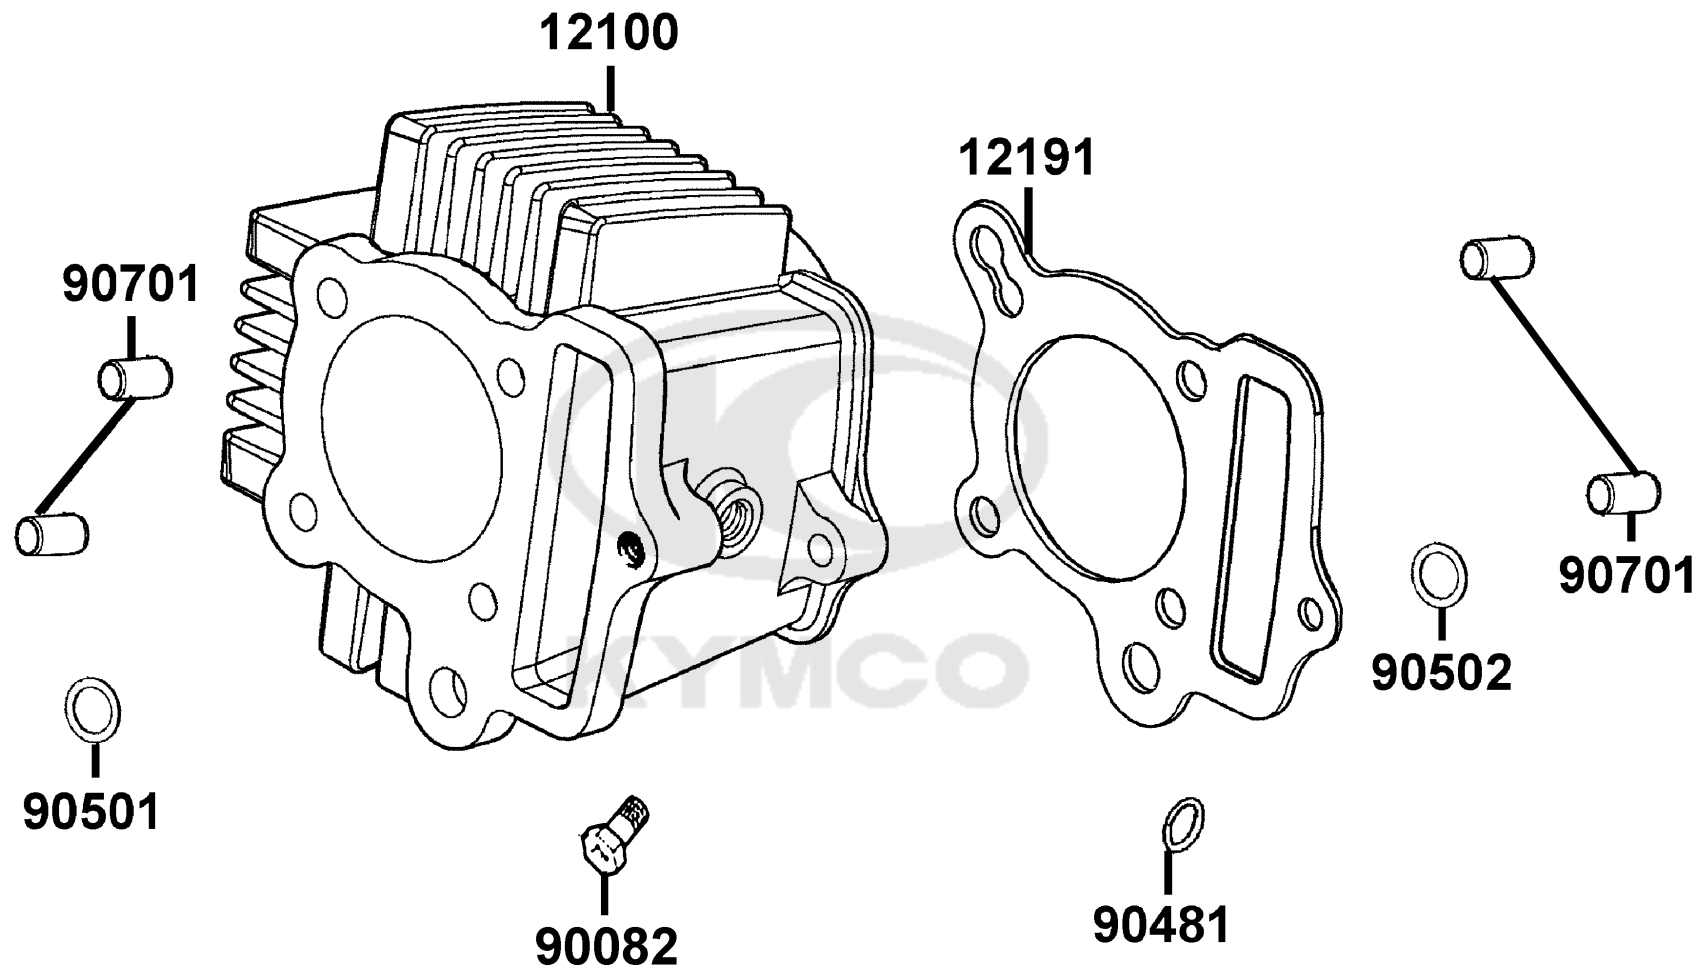

E05

Cylinder