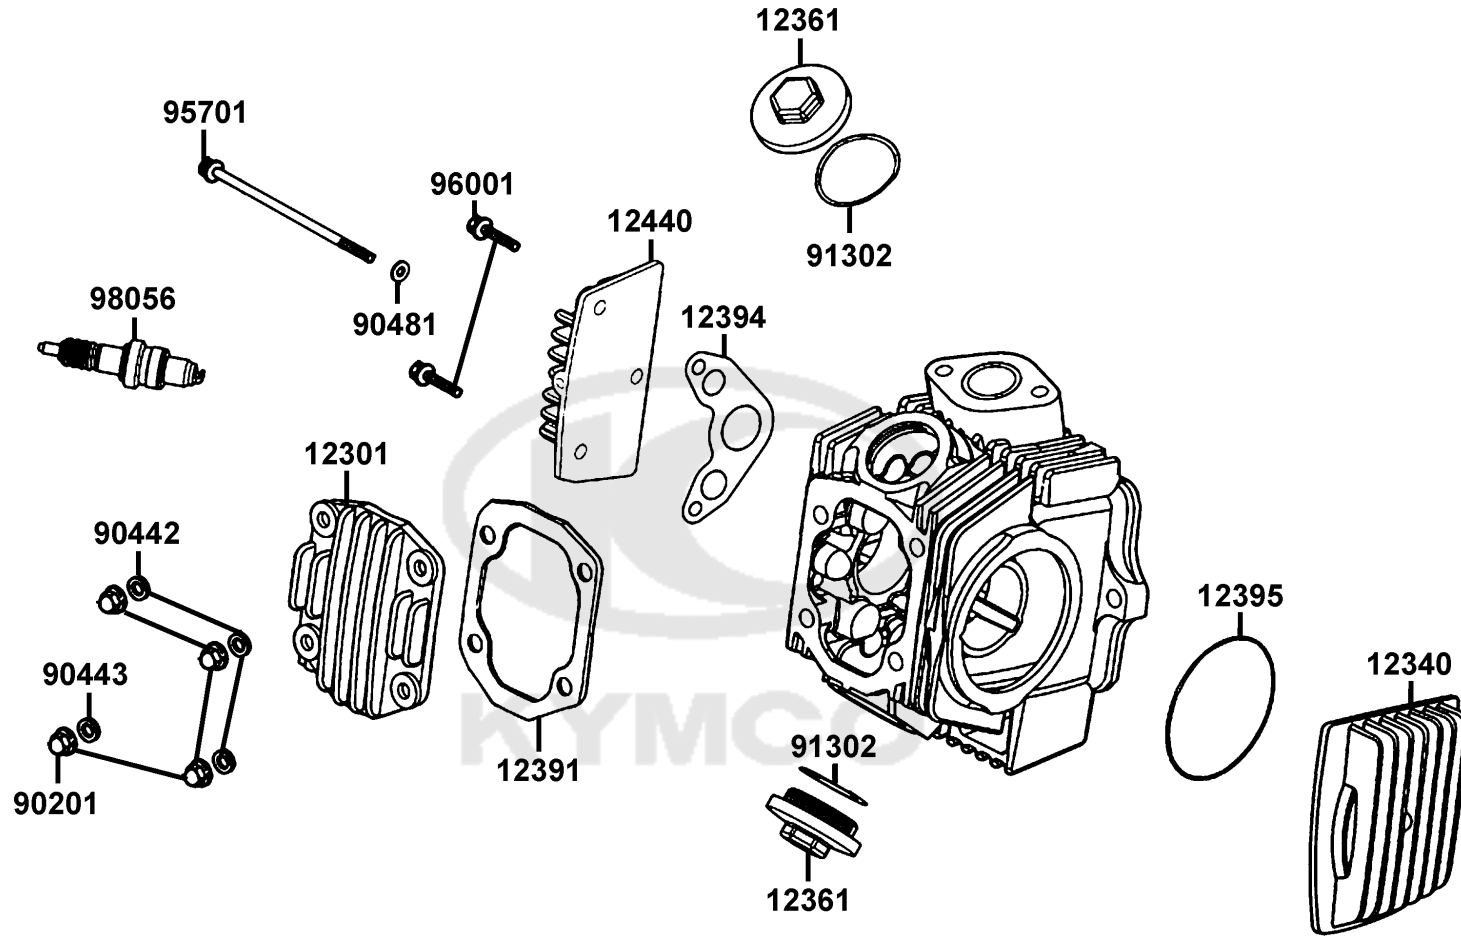

E01

Cylinder Head Cover

Sales mark	Ref no	Part no	Description	Reg description	Regd no	E01
	12301	12301-LBA8-C10	HEAD ASSY CYLINDER	HEAD ASSY CYLINDER	1	
	12340	12340-LCE6-E80	COVER CYLN HEAD SIDE L	COVER CYLN HEAD SIDE L	1	
**	12361	12361-0E35-C00	HOLE CAP TAPPET ADJUSTING	HOLE CAP TAPPET ADJUSTING	1	
	12391	12391-LBA8-C10	GASKET HEAD COVER	GASKET HEAD COVER	1	
	12394	12394-LBA8-C10	GASKET CYLN HEAD COVER R	GASKET CYLN HEAD COVER R	1	
	12395	12395-LCE6-E80	GASKER CYLN HEDA COVER L	GASKER CYLN HEDA COVER L	1	
	12440	12440-LBA8-C10	COVER CYLINDER HEAD SIDE R	COVER CYLINDER HEAD SIDE R	1	
	90201	90201-GFF6-011	NUT FLANGE	NUT FLANGE	4	
	90442	90442-GFF6-C00	WASHER SEALING 7MM	WASHER SEALING 7MM	1	
	90443	90443-GFF6-C00	WASHER A SEALING 7.2*14*2.5	WASHER A SEALING 7.2*14*2.5	1	
	90481	90481-GGS7-C00	WASHER 6.5MM	WASHER 6.5MM	1	
	91302	91302-KGB4-C11	O-RING 30.8MM	O-RING 30.8MM	1	
	95701	95701-06110-08	BOLT FLANGE6*110	BOLT FLANGE6*110	1	
	96001	96001-06022-08	BOLT FLANGE 6*22	BOLT FLANGE 6*22	2	
	98056	98056-5771R	SPARK PLUG	SPARK PLUG	1	