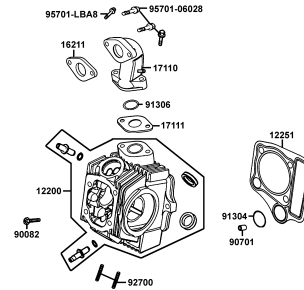

NO	MODEL			COLOR CHART OF KB10HA(GR)			
	PHOTO NO			NO. 1	NO. 2	NO. 3	NO. 4
	BASIC COLOR				Deep Blue	Pearly White	
	CODE				Deep Blue	Pearly White	
	PARTS NAME	PARTS NO.	VERSION	KB388MA	KB388MA	NH193PA	NH193PA
51	STRIPE LOGO 50	86331-LGB9-E81	0	T01			
52	STRIPE R SKIRT SIDE	86361-LFD6-E80	0				
53	STRIPE L SKIRT SIDE	86371-LFD6-E80	0				
54	STRIPE (JETIX)	86403-LFD6-E80	0				
55	STRIPE B R BODY	86423-LFD6-E81	0				
56	STRIPE B L BODY	86433-LFD6-E81	0				
57	EMB LOGO A	86701-LAE7-M10	0				
58	STRIPE LOGO	86709-LFD6-E80	0				
59	CAUTION ANTI	87224-LGB9-E80	1				
60	MAKE TIRE CAUTION	87505-LFD6-E80	0				
DATE OF STARTING-SALES							
DATE OF END-SALES							

CONTENTS - ENGINE GROUP

E01 Cylinder Head Cover

E02 Cylinder Head

E03 ValveCam Shaft

E04 Chain Cam

E05 Cylinder

E06 Crankcase Right Cover

E07 Clutch

Sales mark	Ref no	Part no	Description	Reg description	Regd no	E04
14321		14321-LBA8-C10	SPROCKET CAM28T	SPROCKET CAM28T	1	
14401		14401-LCE6-E80	CHAIN CAM	CHAIN CAM	1	
14500		14500-LBA8-C10	ARM COMP CAM CHAIN TENSIONER	ARM COMP CAM CHAIN TENSIONER	1	
14502		14502-0F86-C00	ROLLER CAM CHAIN TENSIONER	ROLLER CAM CHAIN TENSIONER	1	
14531		14531-0E35-C00	PIVOT CAM CHAIN TENSIONER	PIVOT CAM CHAIN TENSIONER	1	
14541		14541-LBA8-C10	SPRING TENSIONER	SPRING TENSIONER	1	
14550		14550-LBA8-C10	PUSH ROD COMP TENSIONER	PUSH ROD COMP TENSIONER	1	
14566		14566-LBA8-C10	HEAD TENSIONER PUSH ROD	HEAD TENSIONER PUSH ROD	1	
14610		14610-KGC4-C00	ROLLER COMP CAM CHAIN	ROLLER COMP CAM CHAIN	1	
14615		14615-LBA8-C10	PIN GUIDE ROLLER	PIN GUIDE ROLLER	1	
14670		14670-KGB4-C10	SPROCKET CAM CHAIN GUIDE	SPROCKET CAM CHAIN GUIDE	1	
14675		14675-LBA8-C10	SPRING CAM CHAIN GUIDE SPROCK	SPRING CAM CHAIN GUIDE SPROCK	1	
90081		90081-0E35-C00	14MM SEALING BOLT	14MM SEALING BOLT	1	
90083		90083-0E35-C00	BOLT KNOCK M5*12 K	BOLT KNOCK M5*12 K	1	
90441		90441-0E35-C00	CYLINDER WASHER	CYLINDER WASHER	1	
90474		90474-LDG9-C50	WASHER 8MM 8.2*15*1.6	WASHER 8MM 8.2*15*1.6	1	