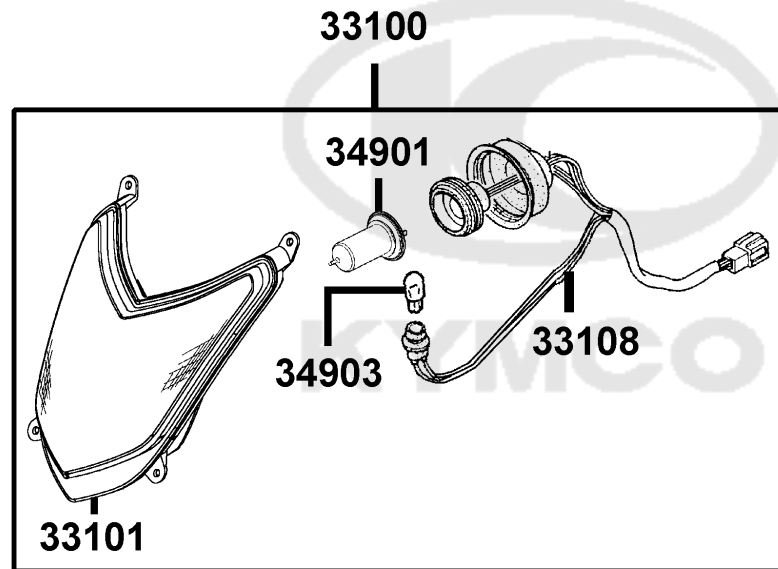

F01

Head Light