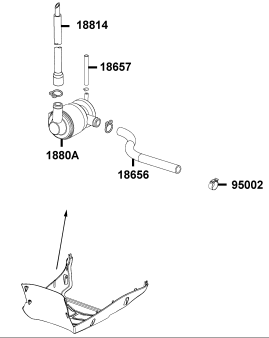

F22 Emblem Stripe

E01

Crank Cas

Sales mark	Ref no	Part no	Description	Reg description	Regd no	E01
	11100	11100-KGBG-C00	"CRANK CASE COMP.,R"	"CRANK CASE COMP.,R"	1	
	11102	11102-1G87-C00	RUBBER BUSH ENGINE HANGER	RUBBER BUSH ENGINE HANGER	1	
	11192	11192-KGBG-C10	GASKET CRANK CASE @ A	GASKET CRANK CASE @ A	1	
	11200	11200-LBD6-C00	CRANK CASE COMP LEFT	CRANK CASE COMP LEFT	1	
**	11340	11340-LBD6-E00	COVER L SIDE	COVER L SIDE	1	
	11381	11381-KHC4-C00	CLAMPER THROTTLE CABLE	CLAMPER THROTTLE CABLE	1	
	11382	11382-LBD6-C00	CLAMPER BRAKE CABLE	CLAMPER BRAKE CABLE	1	
	11395	11395-LBD6-C00	GASKET L COVER	GASKET L COVER	1	
	28230	28230-GHAH-7210	GEAR COMP KICK DRIVEN	GEAR COMP KICK DRIVEN	1	
	2823A	2823A-LBD6-C00	GEAR ASSY KICK DRIVEN	GEAR ASSY KICK DRIVEN	1	
	28250	28250-GBN2-C00	SPINDLE COMP KICK STARTER	SPINDLE COMP KICK STARTER	1	
	28253	28253-GBN2-C00	BUSH KICK SPDL	BUSH KICK SPDL	1	
	28255	28255-GFS6-C00	COLLAR KICK BOSS	COLLAR KICK BOSS	1	
	28281	28281-GBN2-C00	SPRING KICK RETURN	SPRING KICK RETURN	1	
	9000A	9000A-KTDT-C00	BOLT ASSY SPECIAL 6*29.5	BOLT ASSY SPECIAL 6*29.5	1	
	90031	90031-KGBG-C00	BOLT A STUD 7x168	BOLT A STUD 7x168	1	
	90032	90032-KGBG-C00	BOLT B STUD 7x176	BOLT B STUD 7x176	1	
	90412	90412-3K29-C00	WASHER THRUST 10M/M	WASHER THRUST 10M/M	1	
	90451	90451-GBN2-C00	WASHER KICK SPINDLE	WASHER KICK SPINDLE	1	
	90474	90474-3C33-C00	WASHER 8MM (T*2)	WASHER 8MM (T*2)	1	