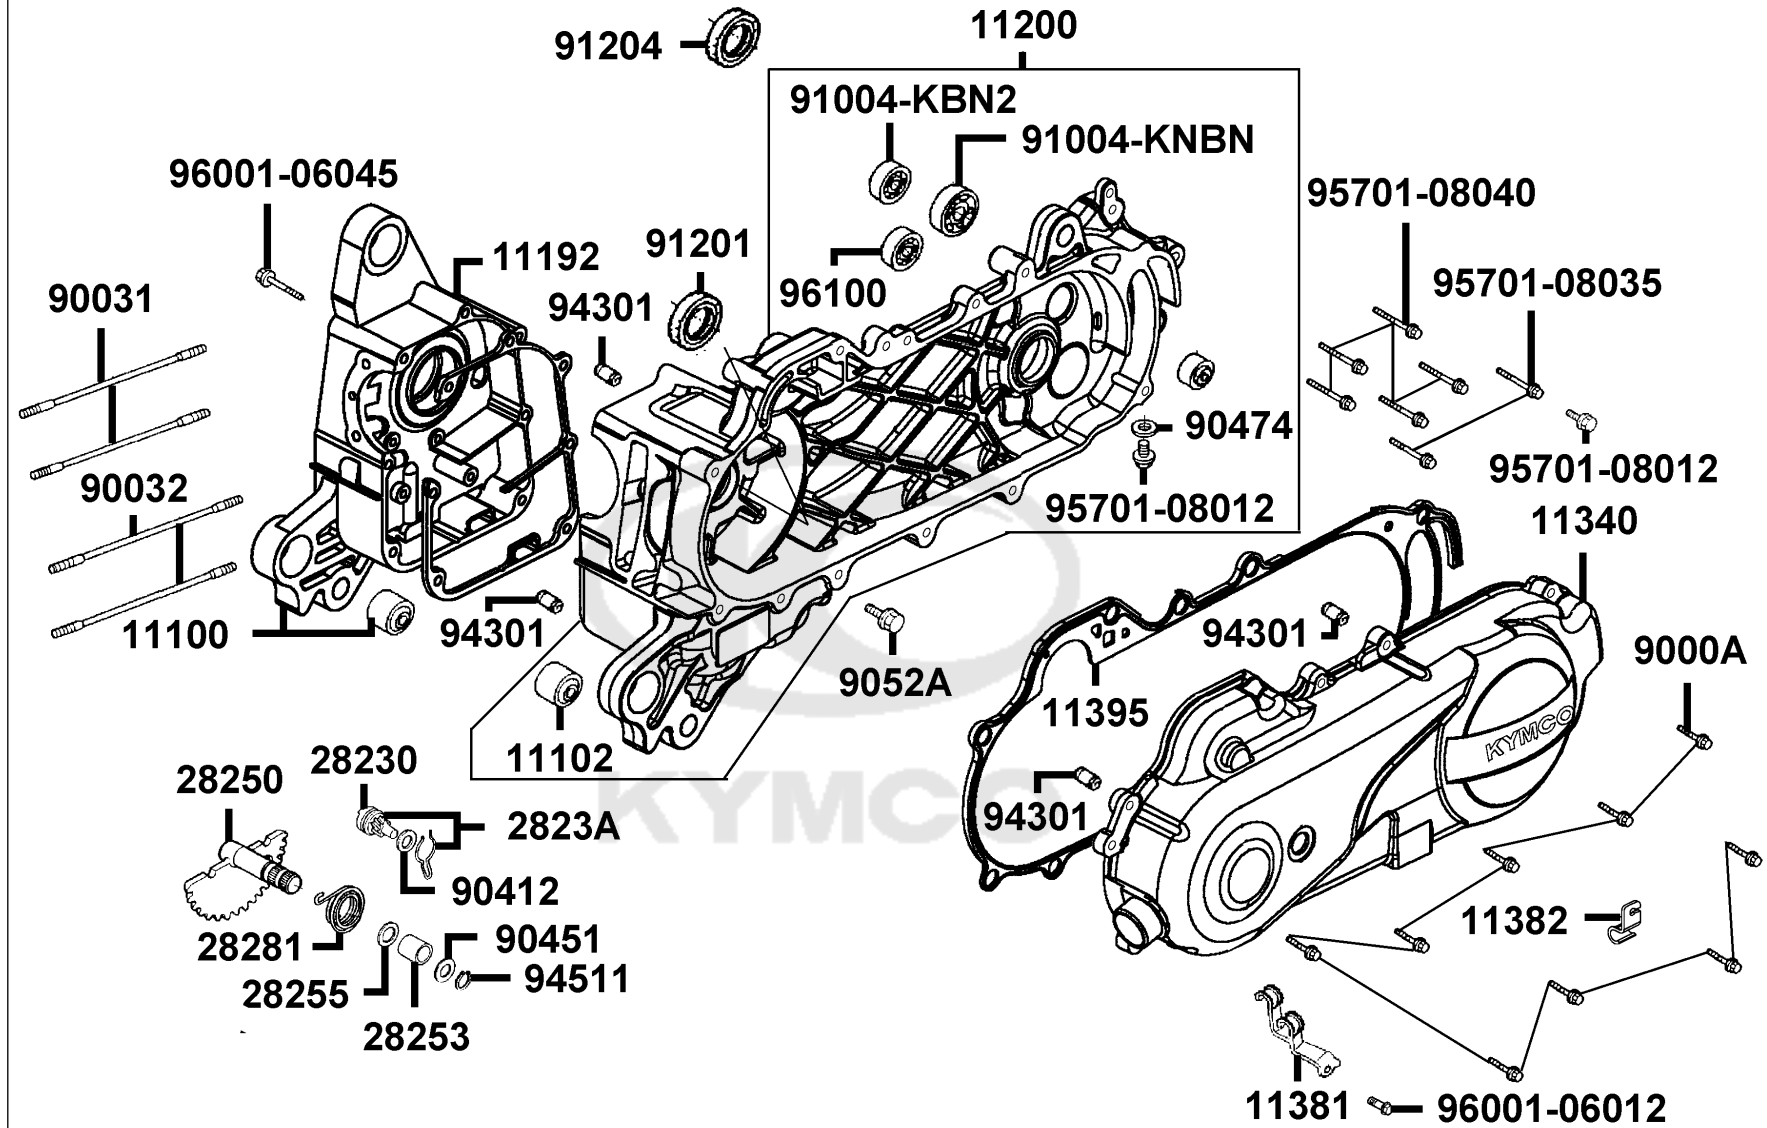

E01

Crank Cas