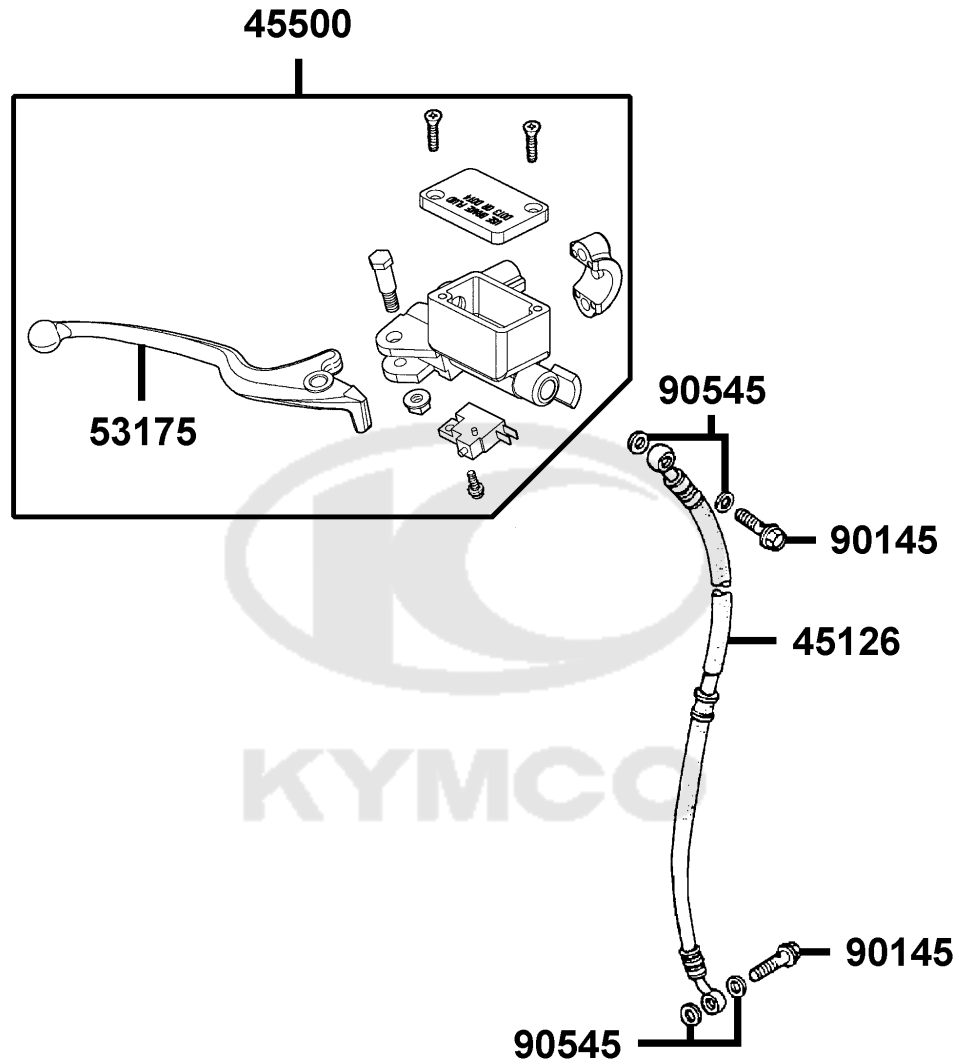

F04

Brake Master Cylinder