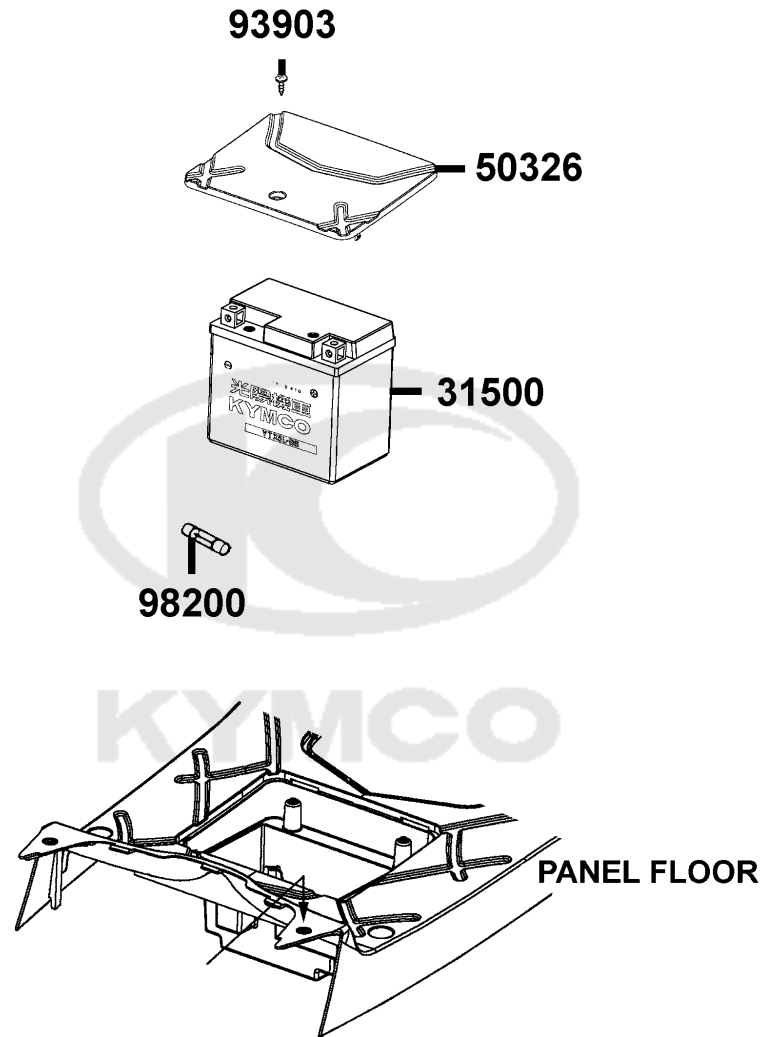

F11

Battery