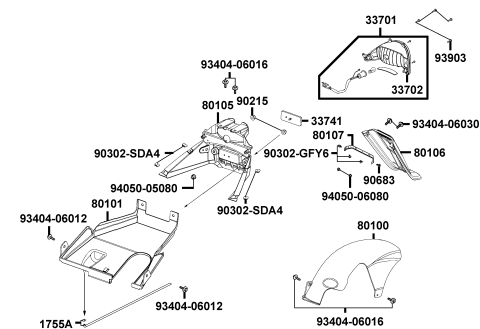

F18 Tail Light