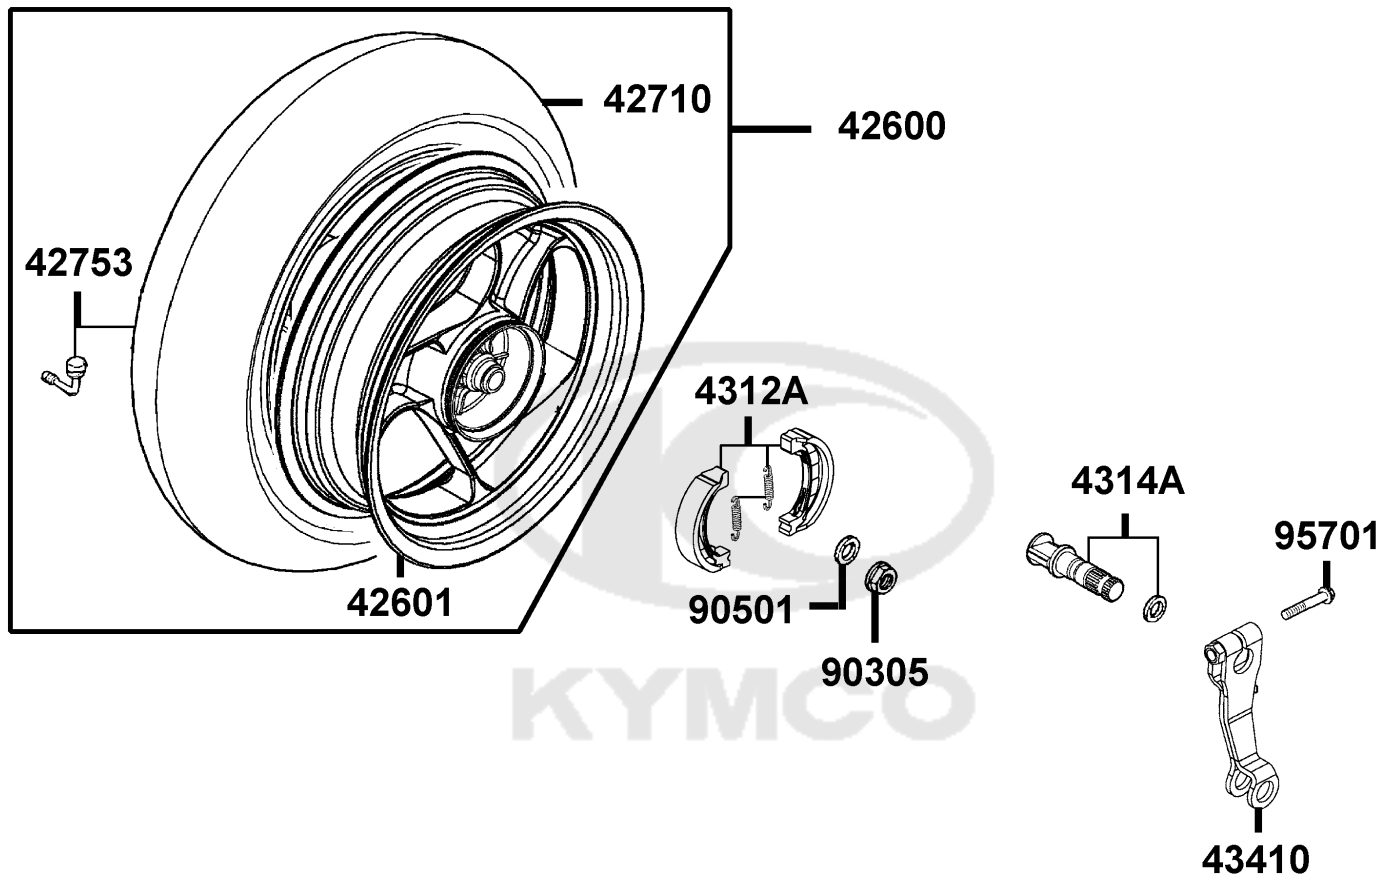

F08

Rear Wheel