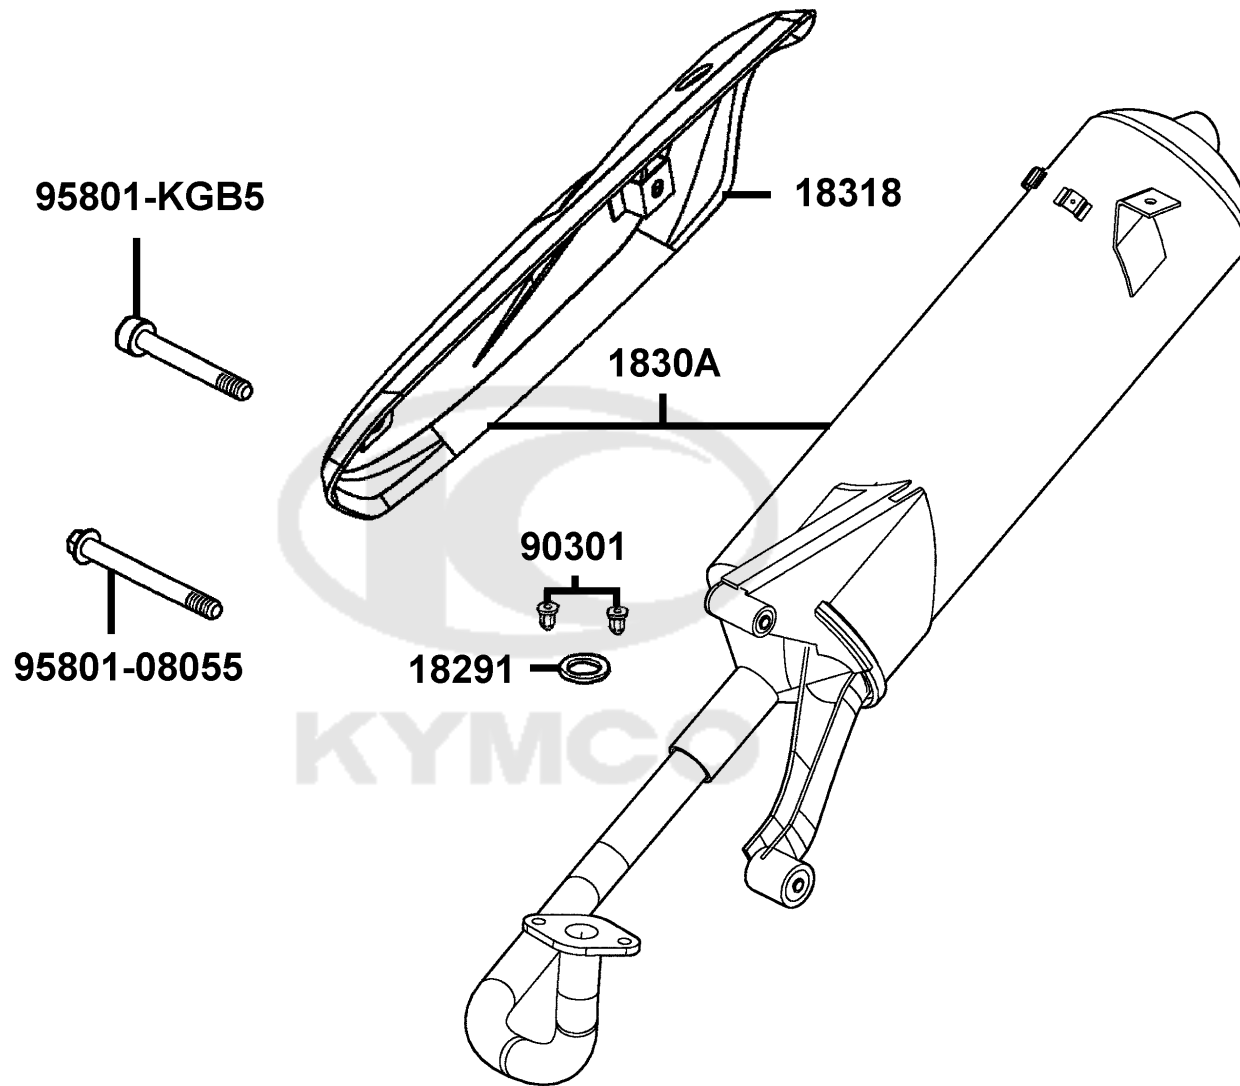

F14

Exhaust Muffler