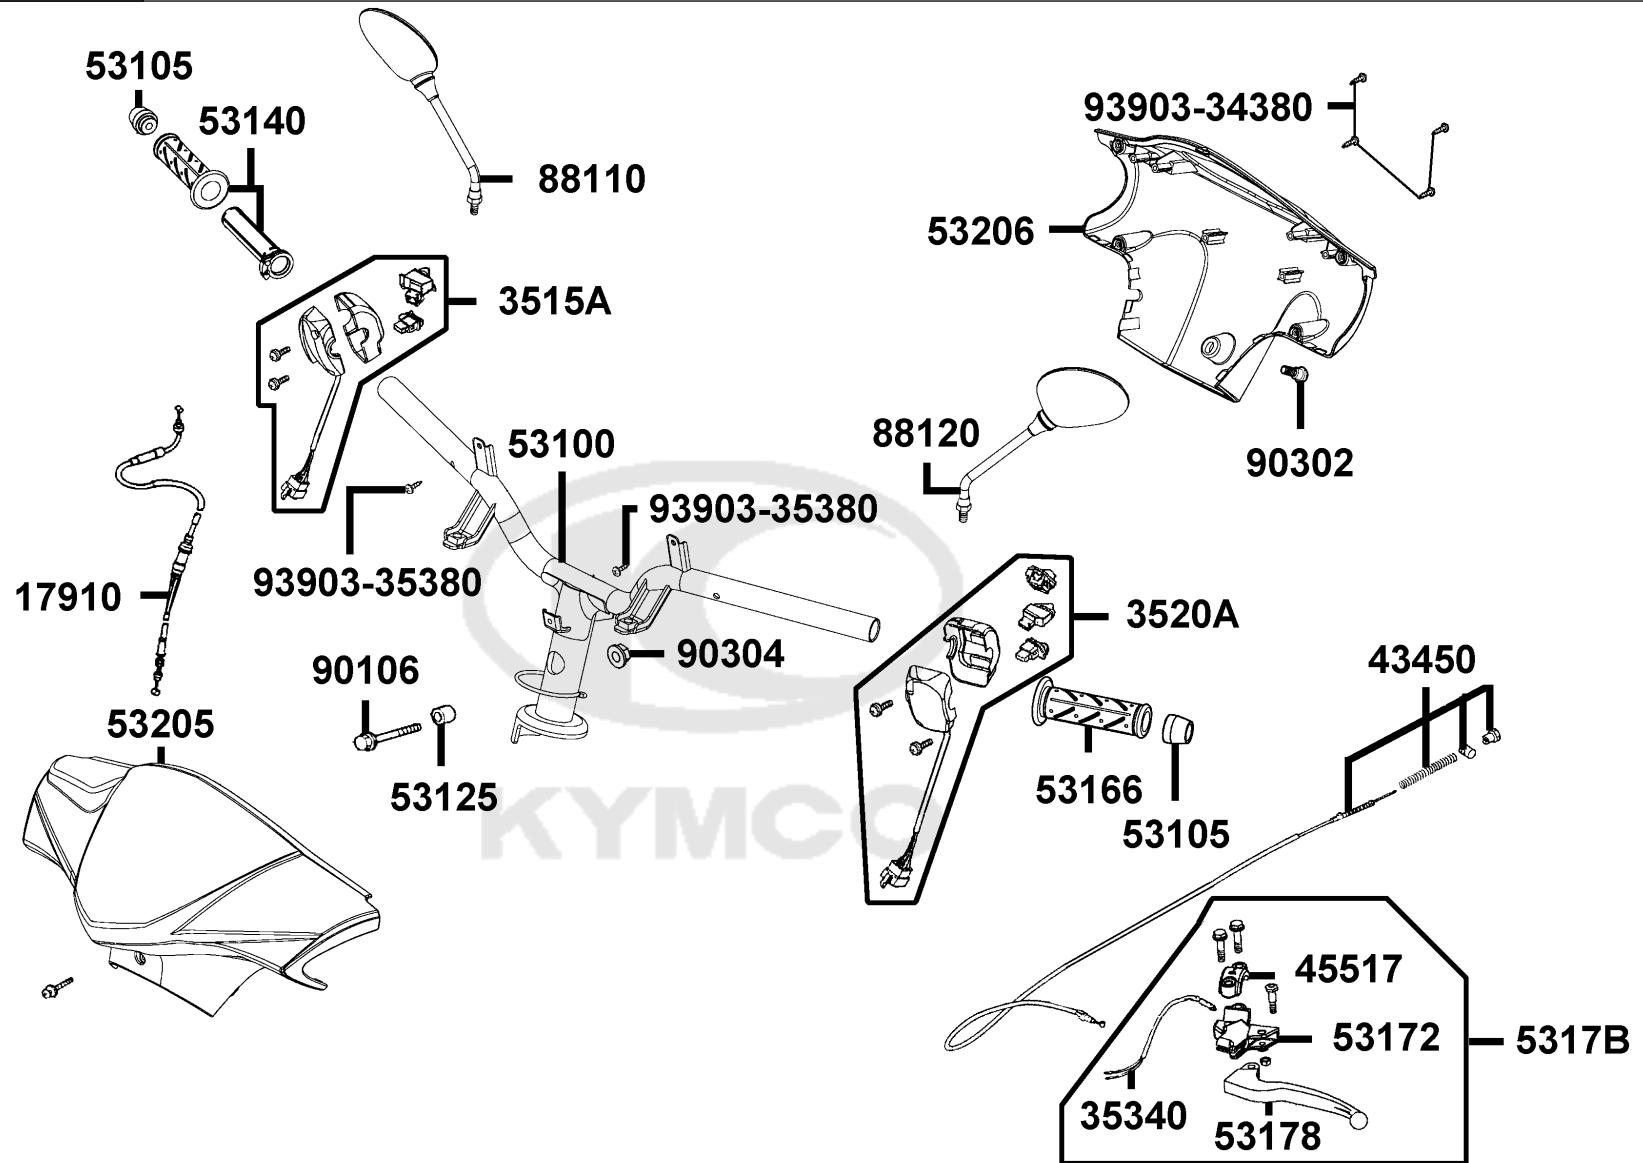

F03

Handle Steering Handle Cover