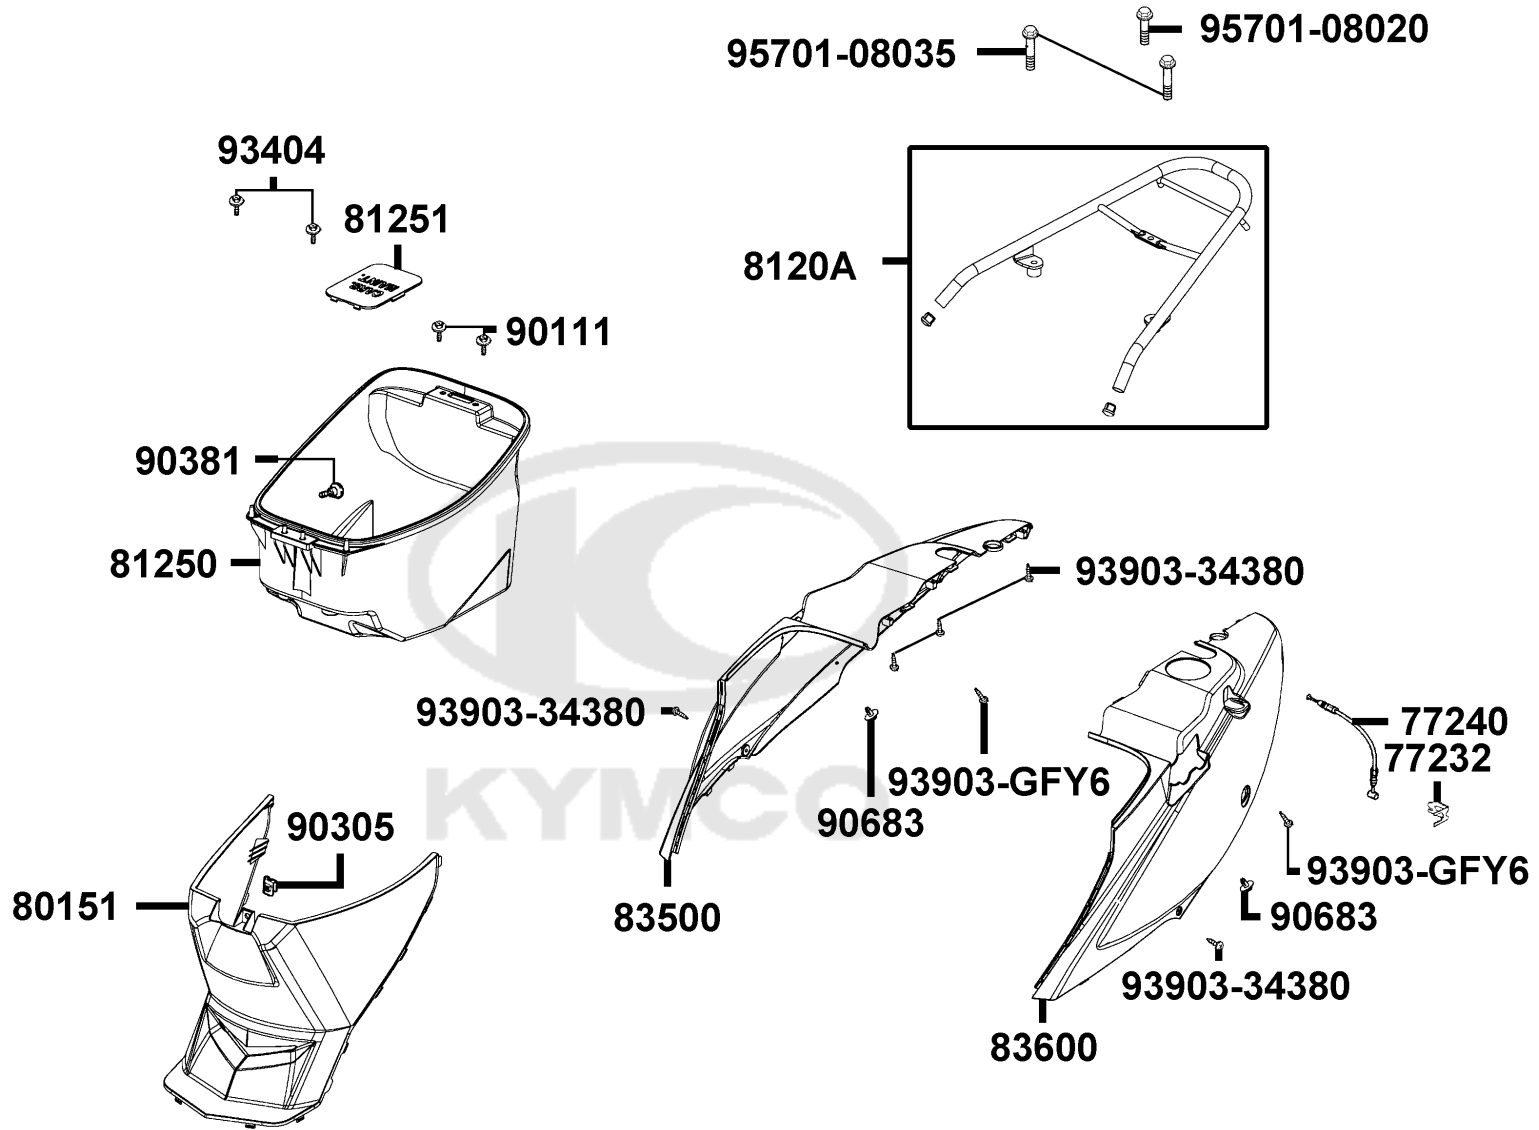

F11

Battery

Sales mark	Ref no	Part no	Description	Reg description	Regd no	F11
------------	--------	---------	-------------	-----------------	---------	------------

31500		31500-KNBN-C00	BATTERY YTX5L-BS	BATTERY YTX5L-BS	1	
50326		50326-LCB9-C10	COVER BATTERY	COVER BATTERY	1	
93903		93903-35380	SCREW TAPPING 5*16(K)	SCREW TAPPING 5*16(K)	1	
98200		98200-10700	FUSE A7	FUSE A7	2	