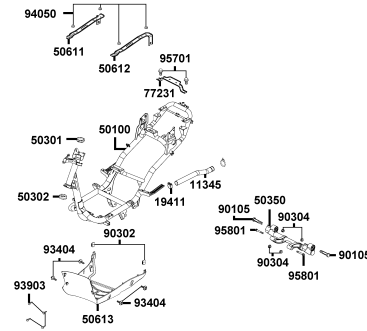

F20 Frame Body