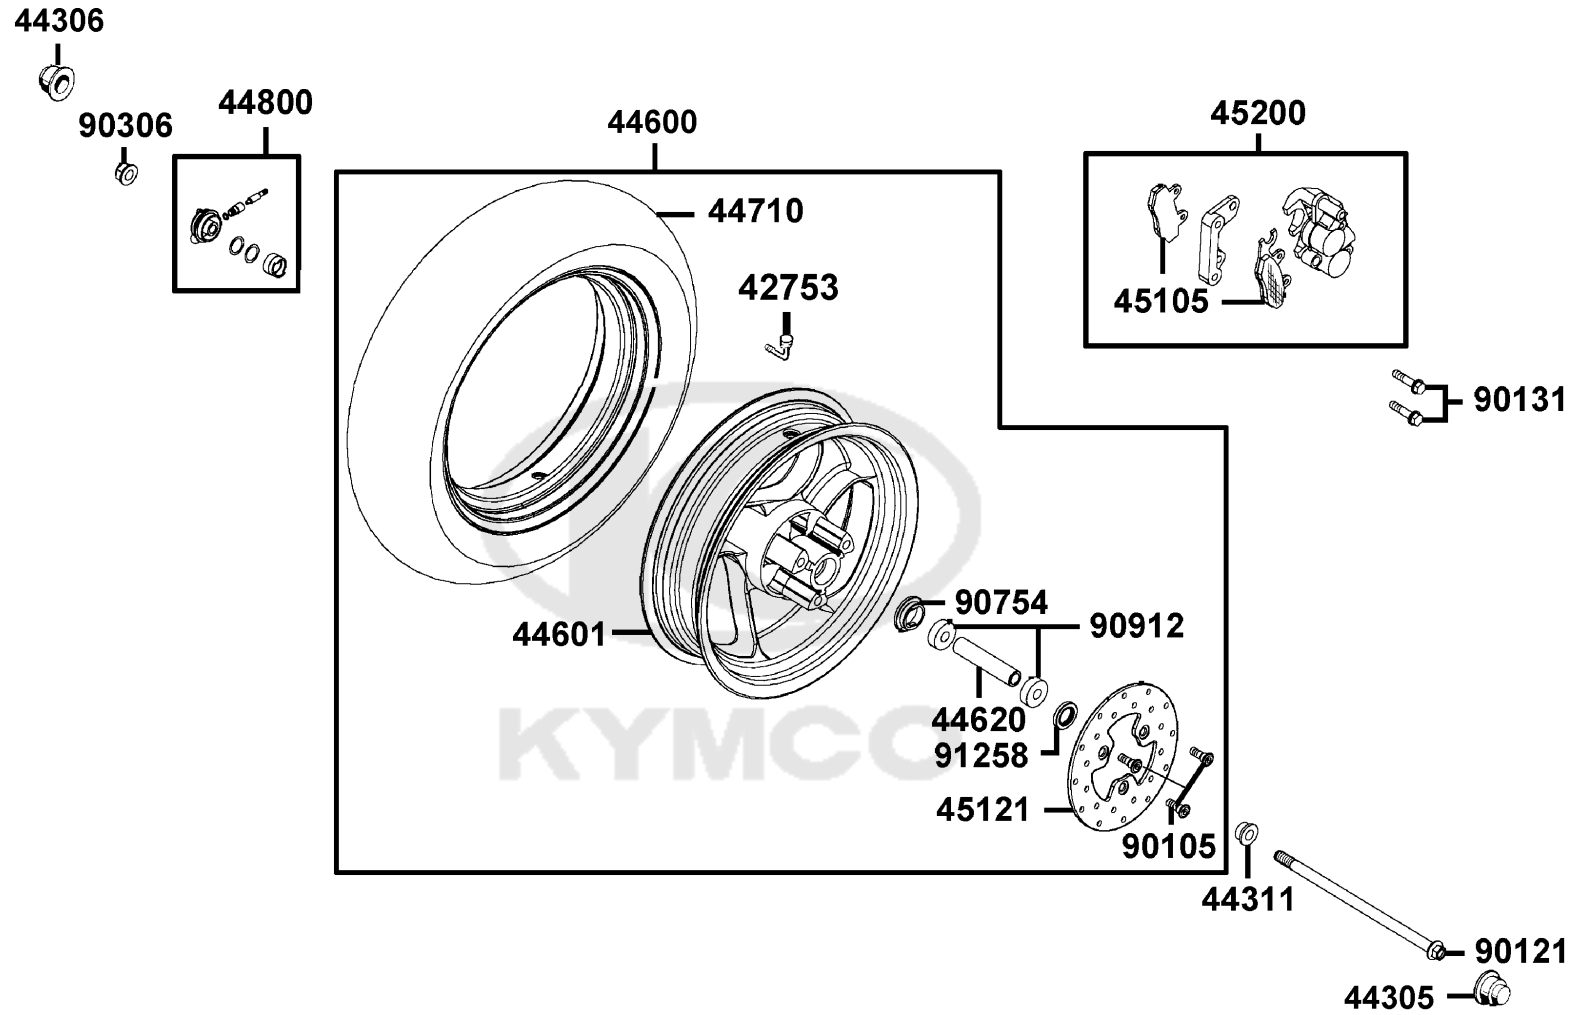

F07

Front Wheel