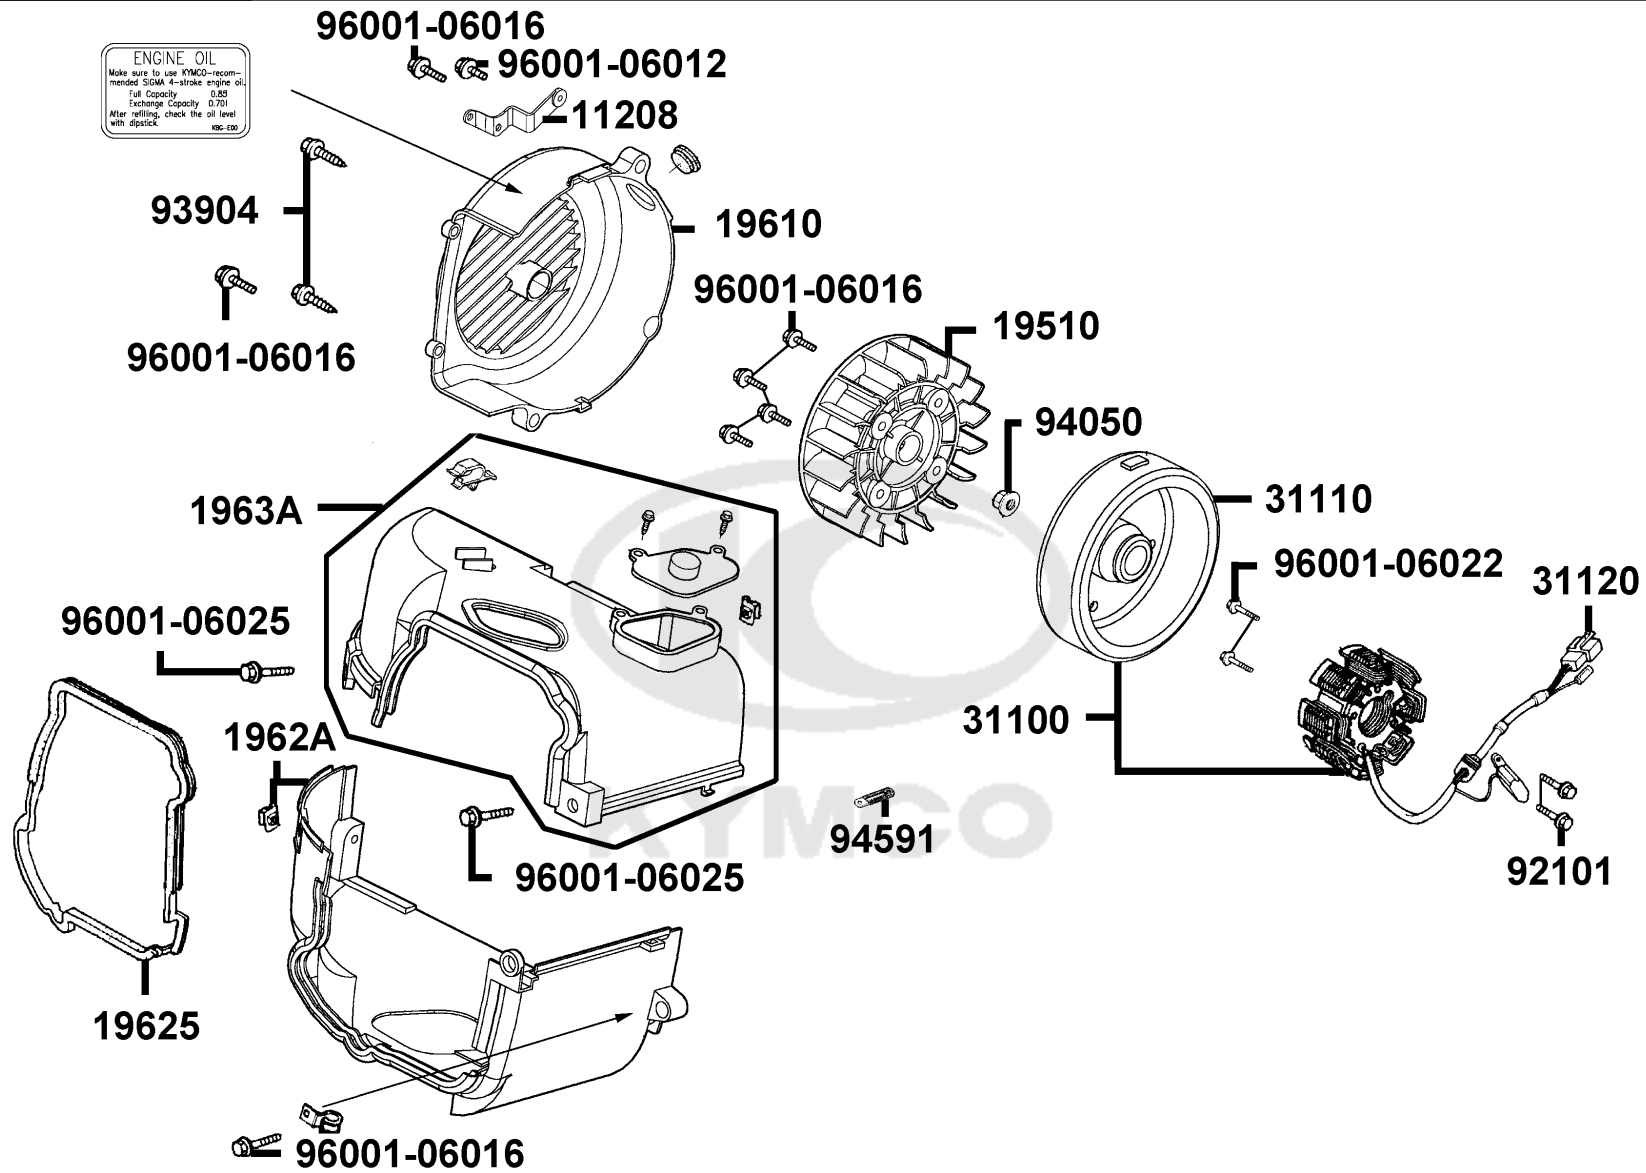

E08

Fan Cover Generator