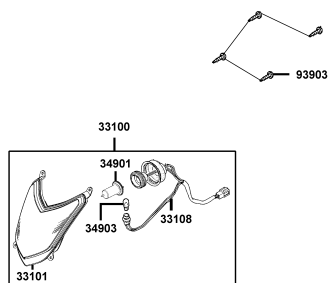

CONTENTS - FRAME GROUP

F01 Head Light