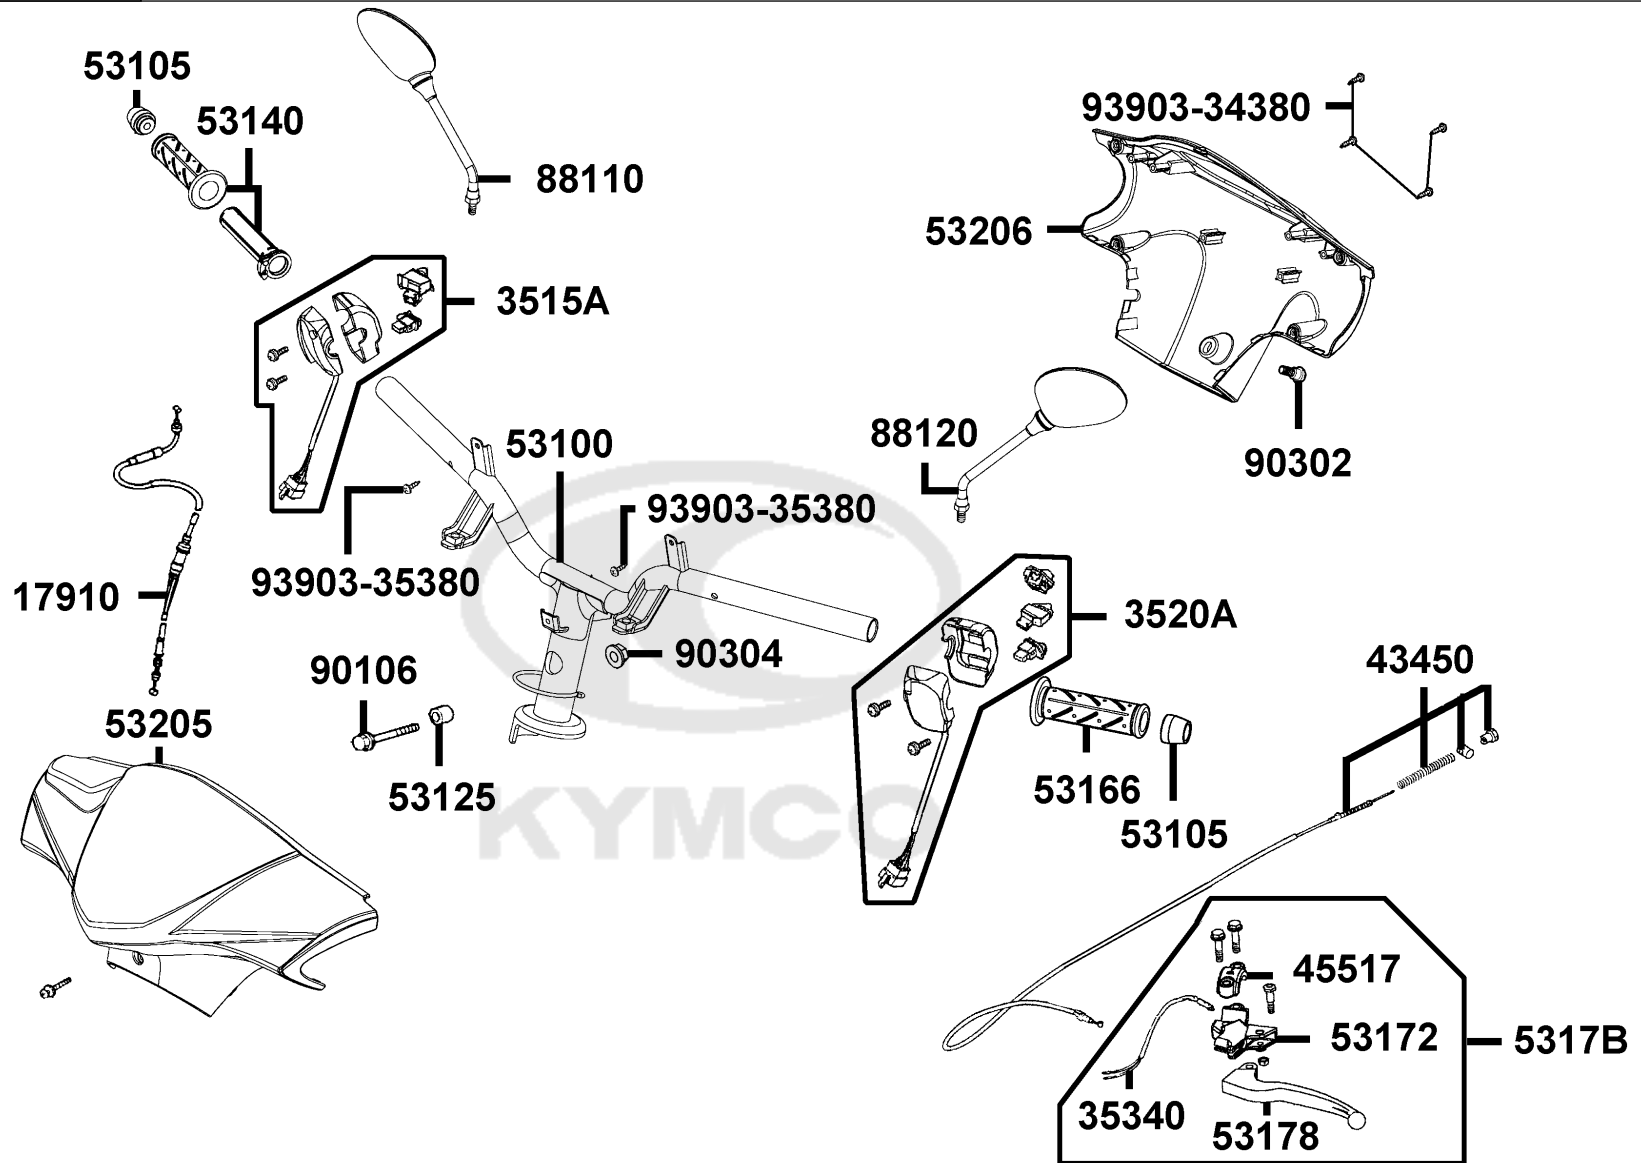

F03

Handle Steering Handle Cover