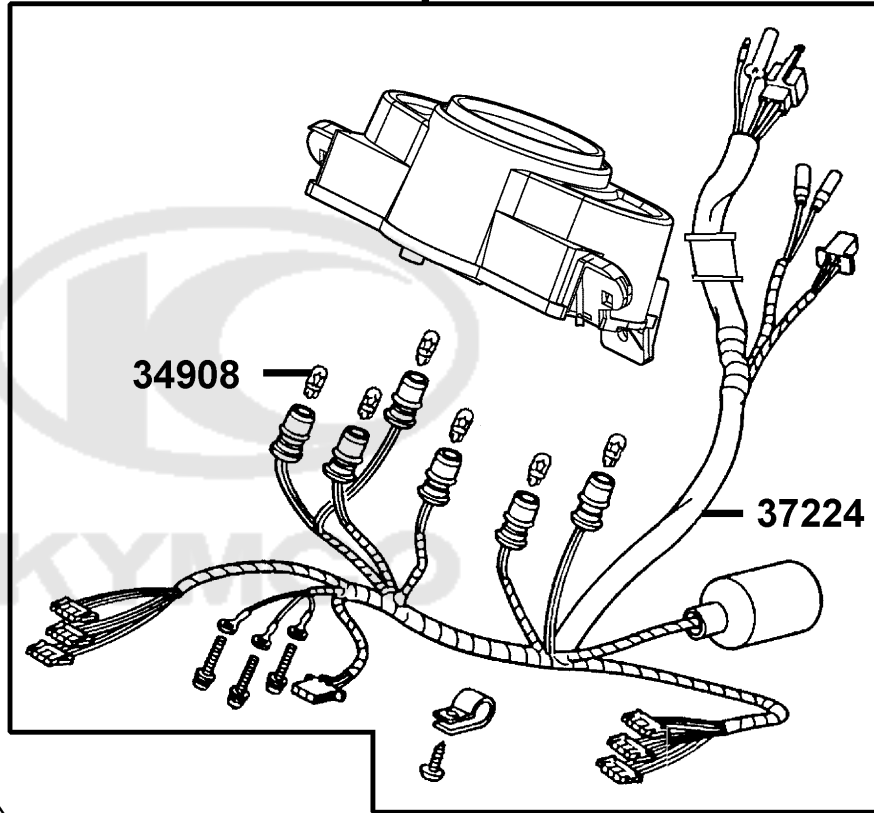

F02

Speedometer

38300

37200