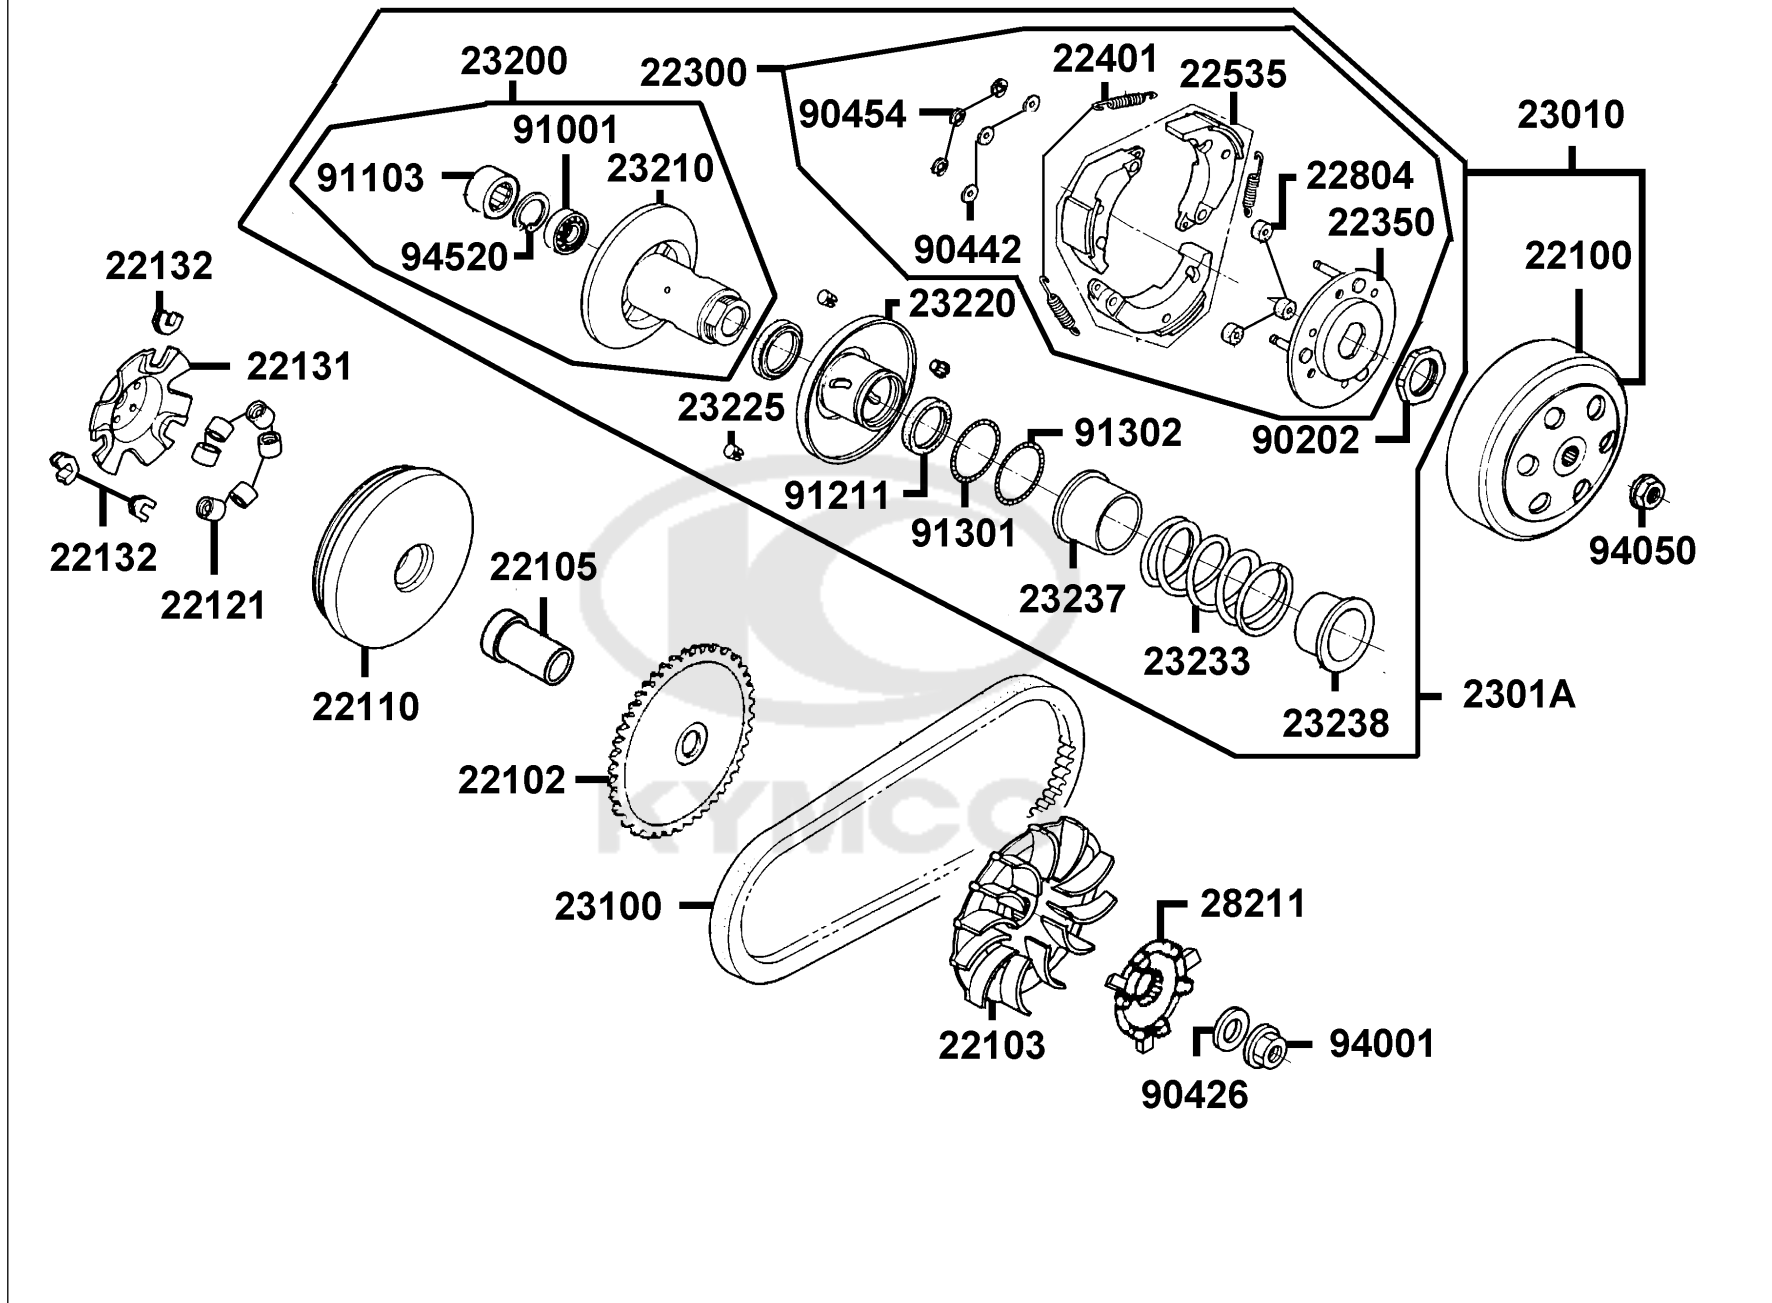

E06

Driven Pulley