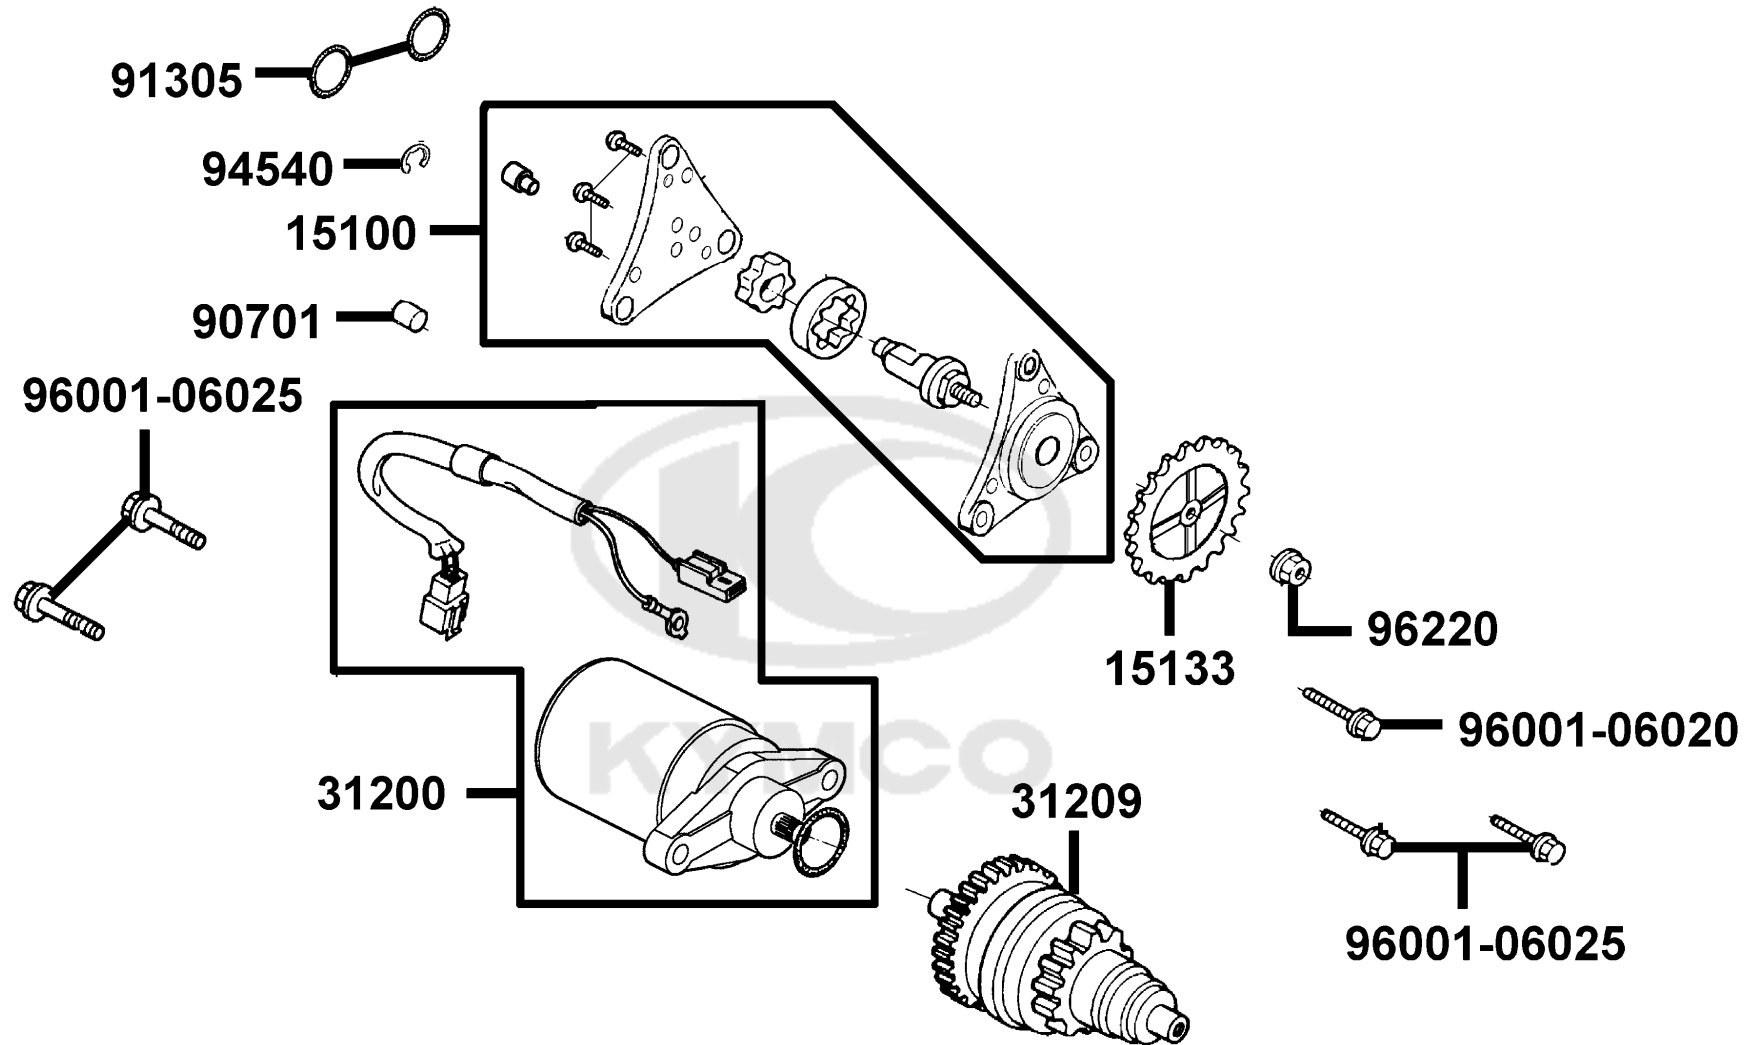

E07

Starting Motor Oil Pump