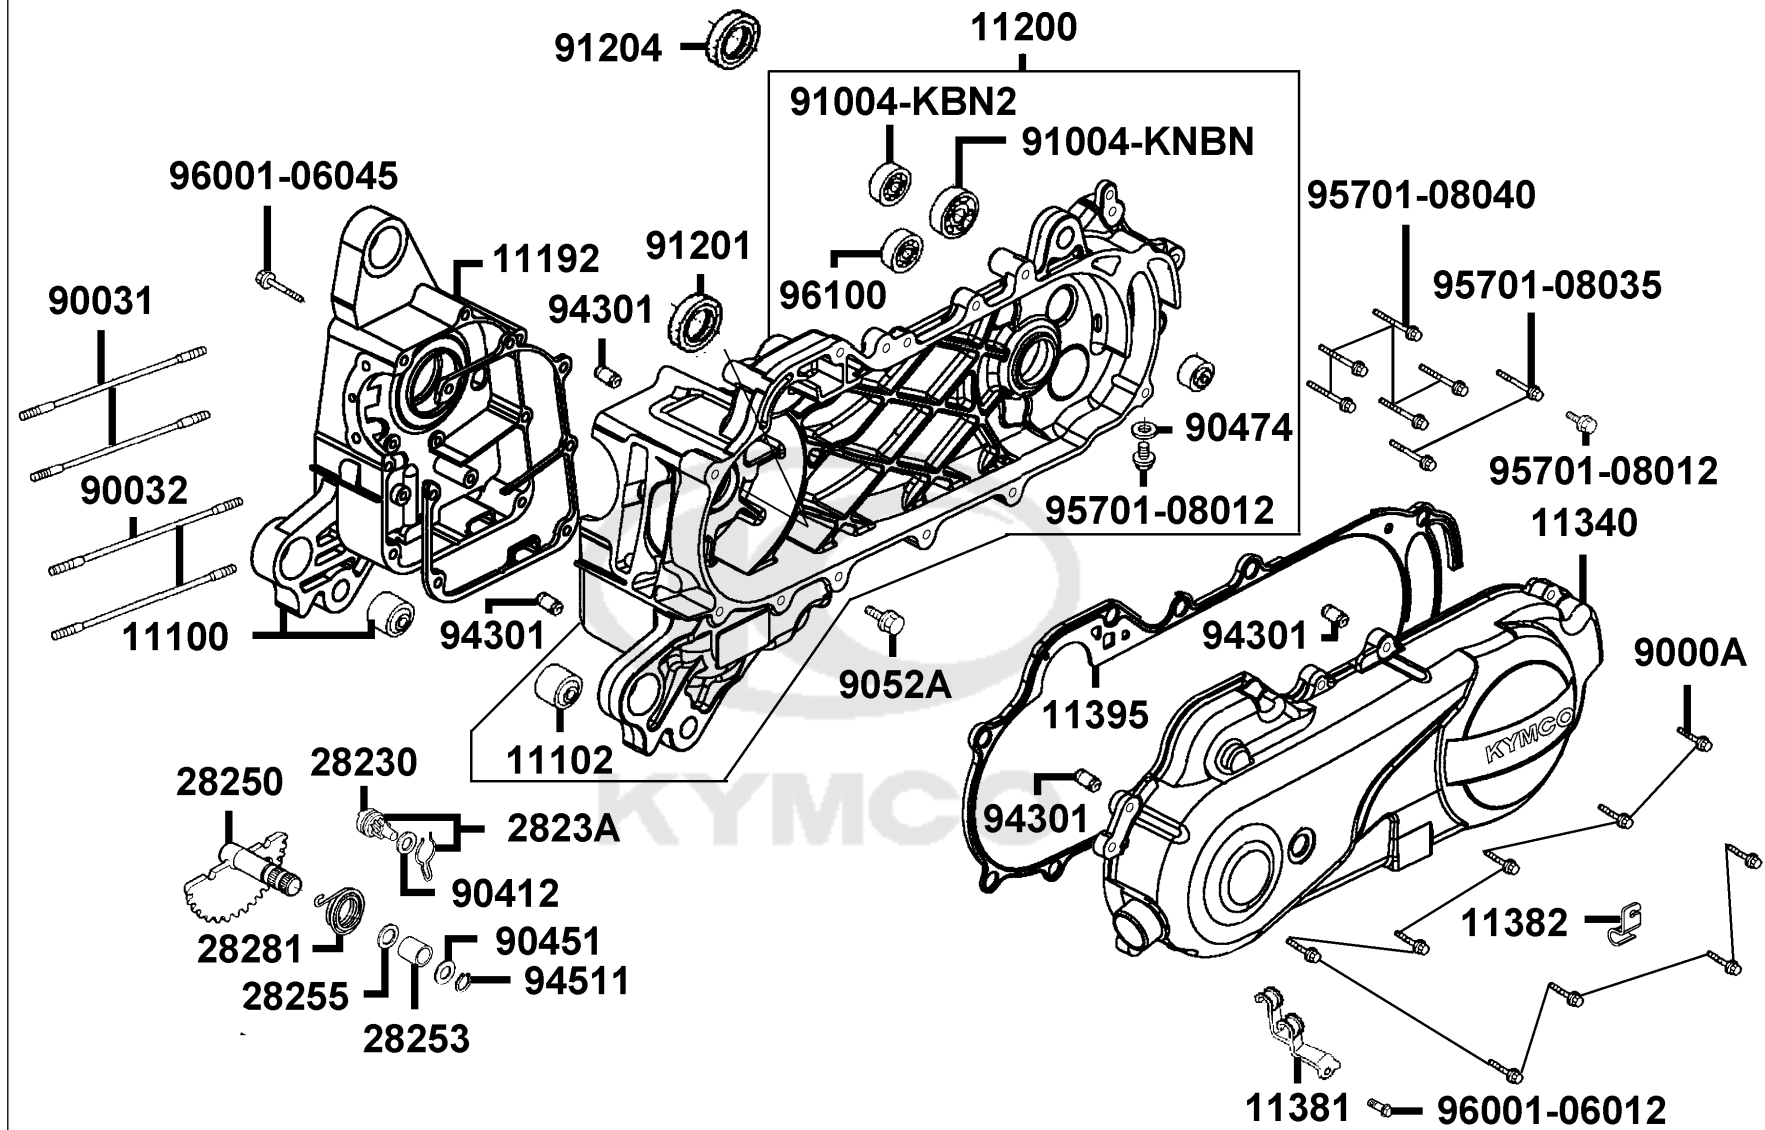

E01

Crank Cas