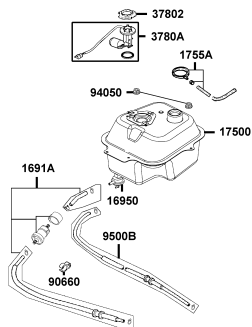

CONTENTS - FRAME GROUP

F10 Fuel Tank