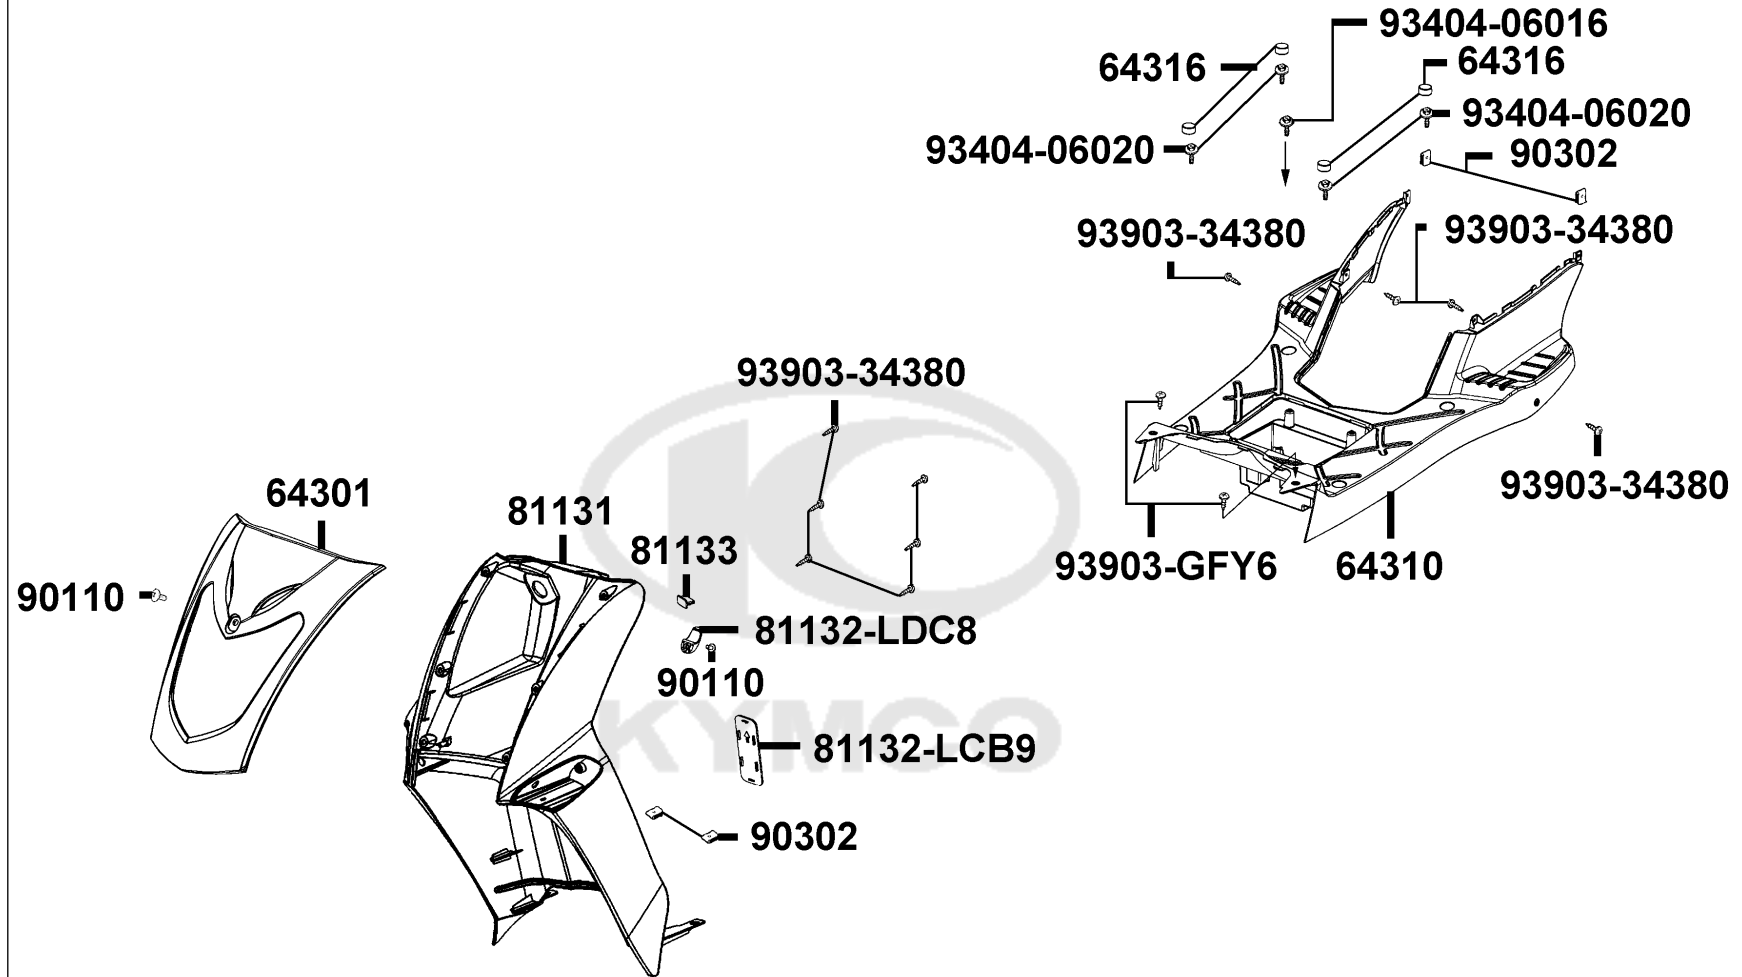

F05

Front Cover Front Fender