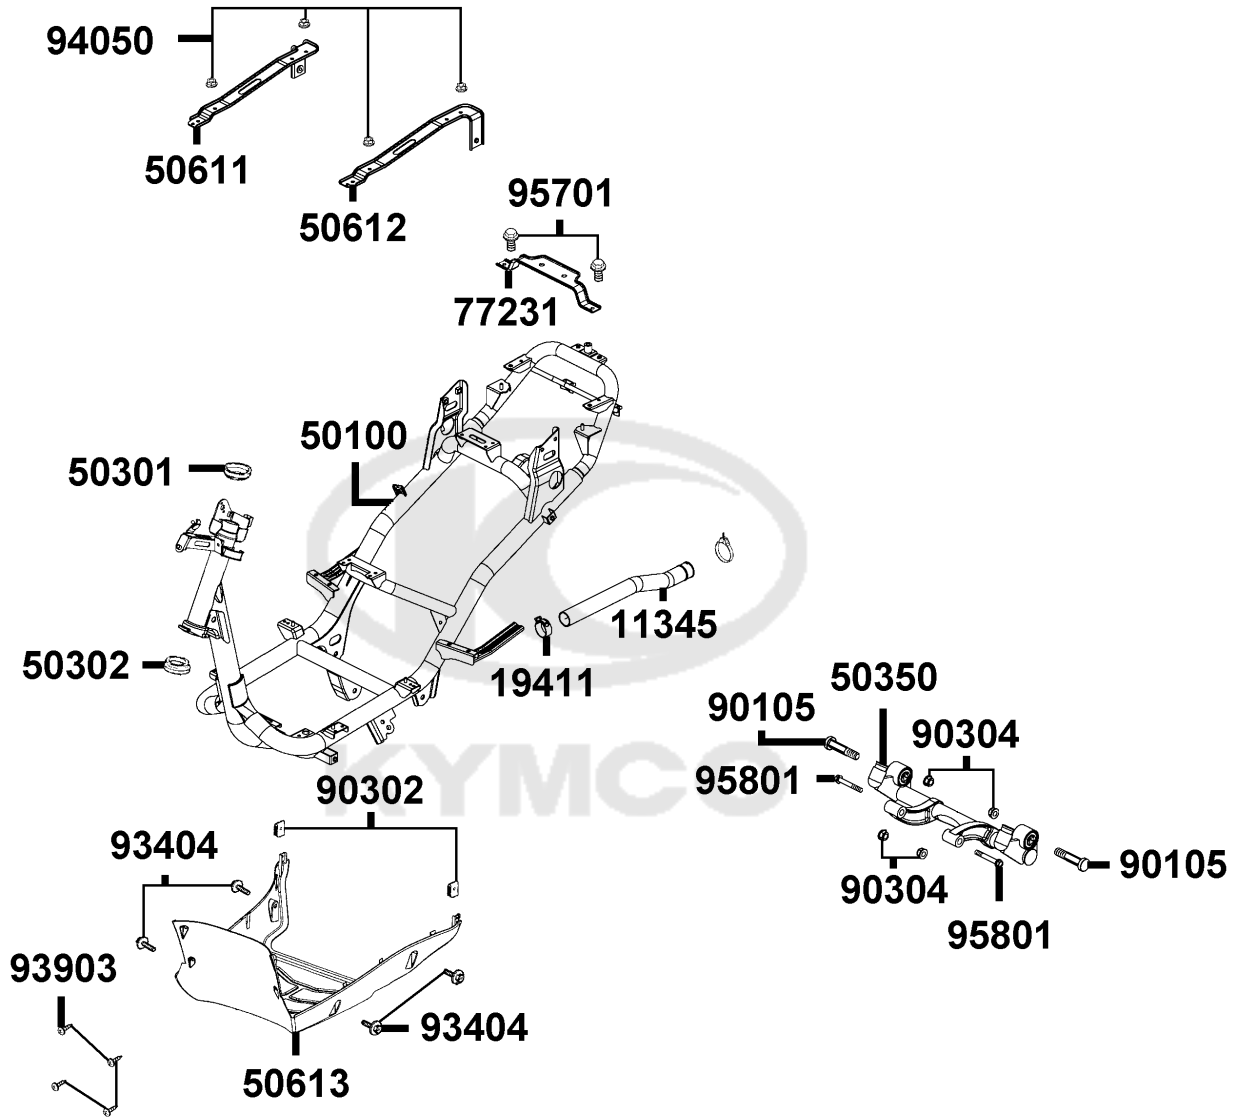

F20

Frame Body