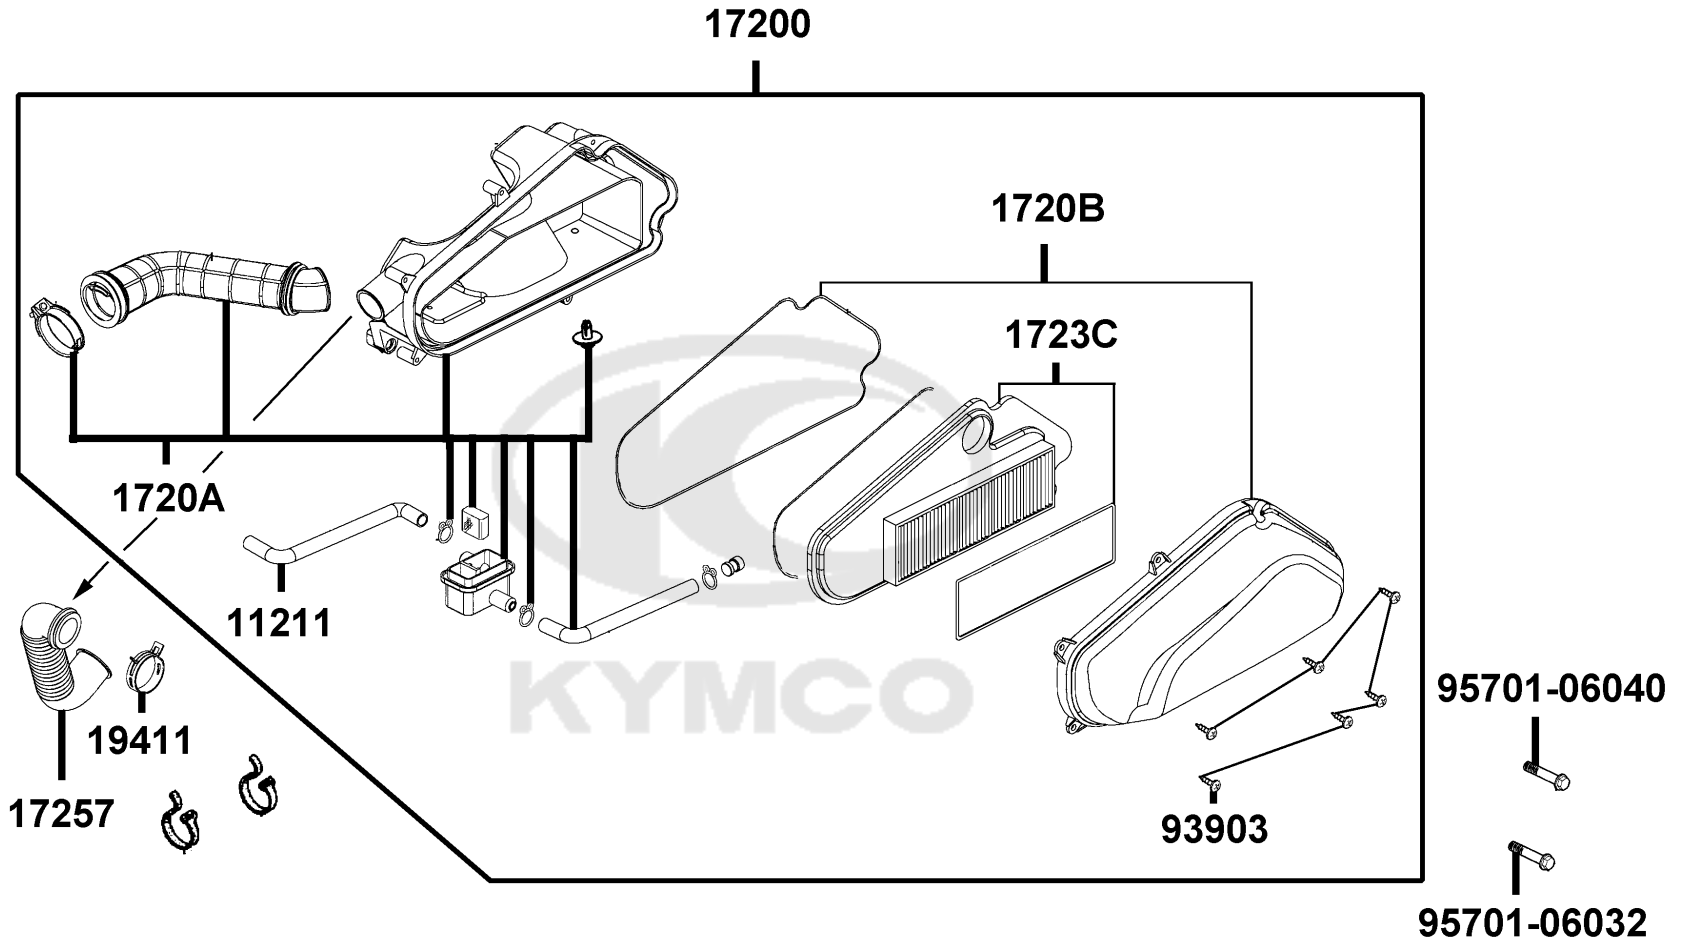

Sales mark	Ref no	Part no	Description	Reg description	Regd no	F12
	77232	77232-KCAC-C00	SET SPG SEAT LOCK	SET SPG SEAT LOCK	1	
	77240	77240-LDC8-E10	CABLE SEAT CATCH	CABLE SEAT CATCH	1	
	77240	77240-LDC8-E10	CABLE SEAT CATCH	CABLE SEAT CATCH	1	
	80151	80151-LCB9-C10	COVER CENTER	COVER CENTER	1	
	8120A	8120A-LCB9-C10	CARRIER ASSY LUGGER	CARRIER ASSY LUGGER	1	
**	81250	81250-LCB9-C10	BOX LUGGAGE	BOX LUGGAGE	1	
	81251	81251-LCB9-C10	LID CARB MAINT	LID CARB MAINT	1	
**	83500	83500-LCB9-C10	COVER R BODY	COVER R BODY	1	
**	83600	83600-LCB9-C10	COVER L BODY	COVER L BODY	1	
	90111	90111-1G87-C00	BOLT FLANGE 6MM	BOLT FLANGE 6MM	1	
	90305	90305-GHK8-C00	NUT CLIP 6MM	NUT CLIP 6MM	1	
	90381	90381-GEZ5-C00	SCREW SPECIAL 6*17	SCREW SPECIAL 6*17	1	
	90683	90683-GAR1-C00	CLIP BODY COVER	CLIP BODY COVER	1	
	93404	93404-06016-07	BOTL WASHER 6*16(K)	BOTL WASHER 6*16(K)	2	
	93903-34380	93903-34380	BOLT FLANGE	BOLT FLANGE	5	
	93903-GFY6	93903-GFY6-C00	SCREW TAPPING 4*14	SCREW TAPPING 4*14	1	
	95701-08020	95701-08020-07	BOLT FLANGE 8*20 (K)	BOLT FLANGE 8*20 (K)	1	
	95701-08035	95701-08035-07	BOLT FLANGE 8*35	BOLT FLANGE 8*35	2	