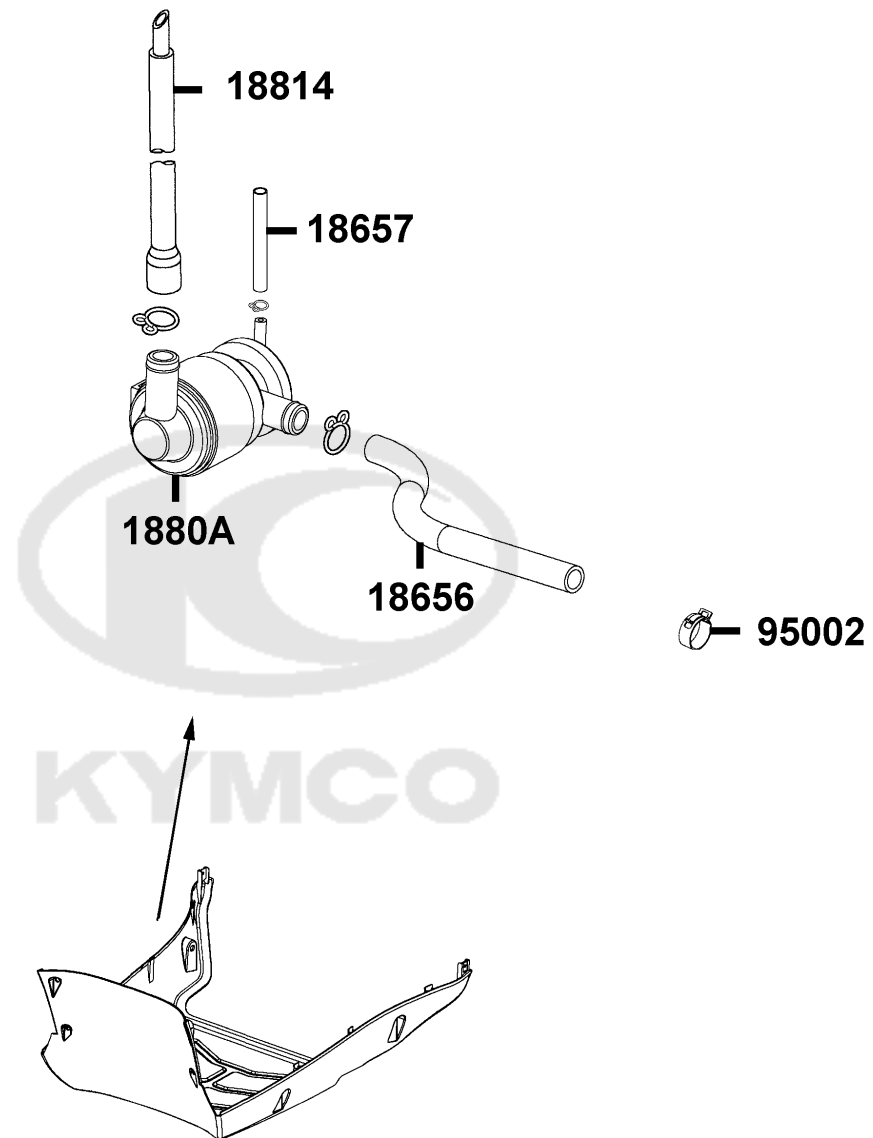

F21

Air Cleaner Two