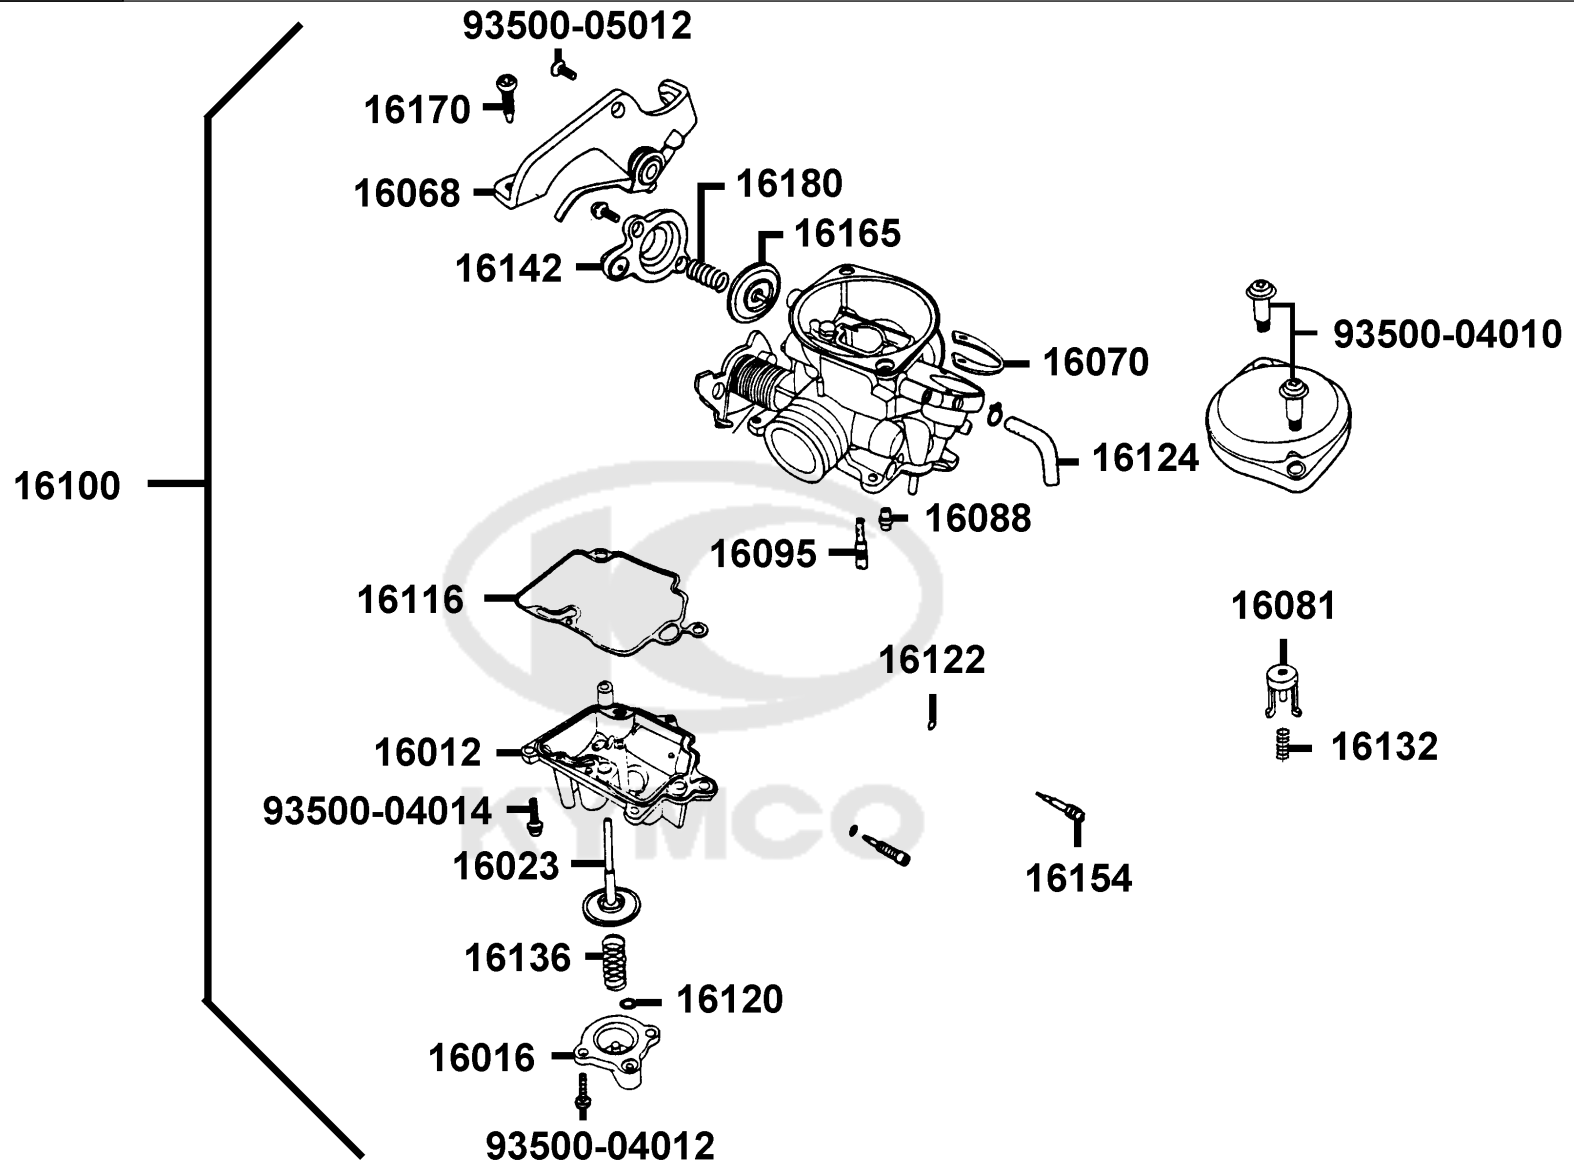

E05

Carburetor