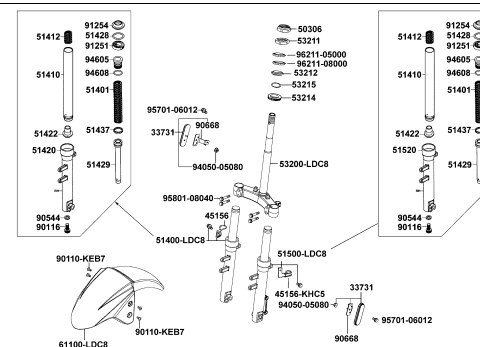

CONTENTS - FRAME GROUP

F01 Head Light

F02 Speedometer

F03 Handle Steering Handle Cover

F04 Brake Master Cylinder

F05 Front Cover Front Fender

F06 Stem Steering Front Cushion

F07 Front Wheel