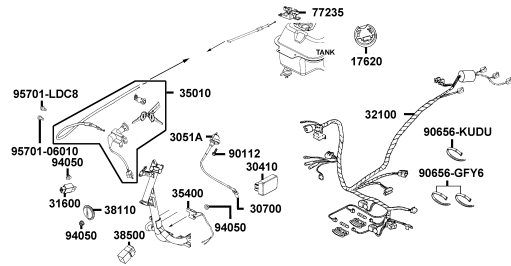

CONTENTS - FRAME GROUP

F19 Wire Harness