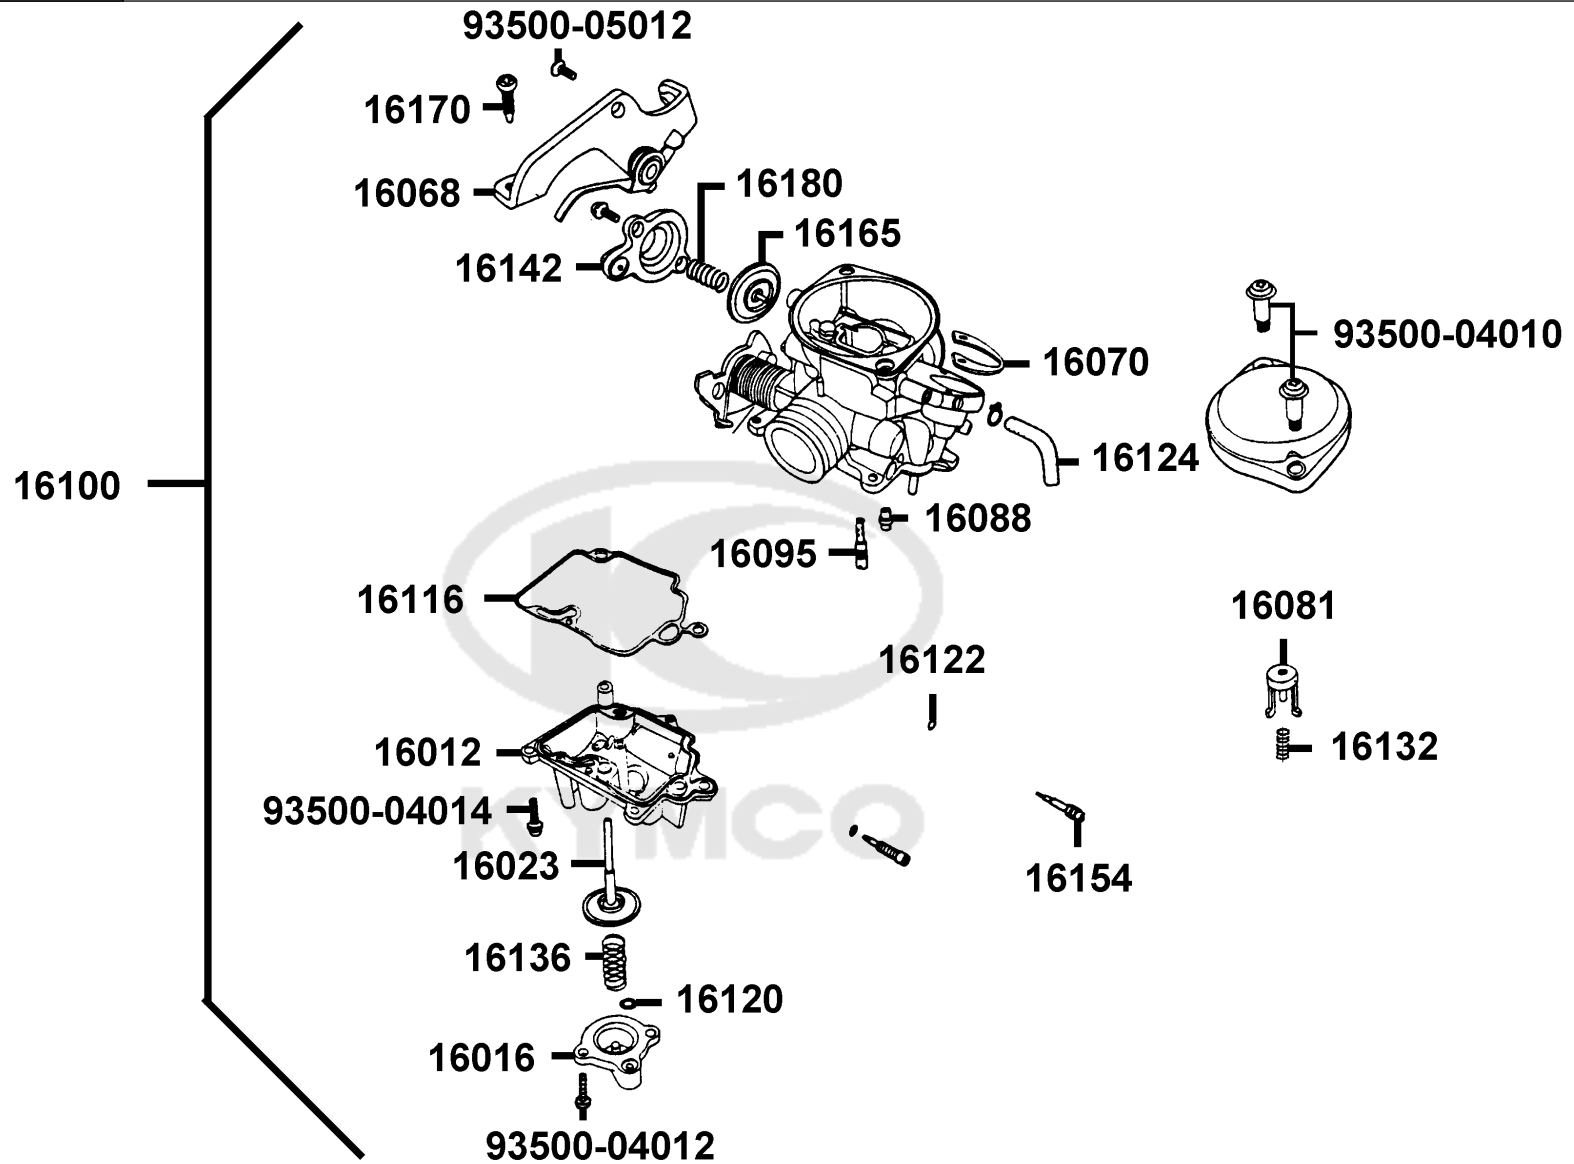

E05

Carburetor

Sales mark	Ref no	Part no	Description	Reg description	Regd no	E05
	16012	16012-LDC8-E10	CHAMBER ASSY FLOAT	CHAMBER ASSY FLOAT	1	
	16012	16012-LDC8-E10	CHAMBER ASSY FLOAT	CHAMBER ASSY FLOAT	1	
	16016	16016-KGC5-900	COVER ACCP	COVER ACCP	1	
	16023	16023-KGC5-900	DIAPHRAGM ASSY ACCP	DIAPHRAGM ASSY ACCP	1	
	16068	16068-KGC5-900	PLATE WIRE FIXED COMPL	PLATE WIRE FIXED COMPL	1	
	16068	16068-KGC5-900	PLATE WIRE FIXED COMPL	PLATE WIRE FIXED COMPL	1	
	16070	16070-KEC3-900	STOPPER BY-ST	STOPPER BY-ST	1	
	16081	16081-KGC5-900	STOPPER JET NEEDLE SPG	STOPPER JET NEEDLE SPG	1	
	16088	16088-KEC5-900	JET NEEDLE	JET NEEDLE	1	
	16088	16088-KEC5-900	JET NEEDLE	JET NEEDLE	1	
	16095	16095-KEC3-9000	JET SLOW	JET SLOW	1	
	16100	16100-LDC8-E11	CARBURETOR ASSY	CARBURETOR ASSY	1	
	16116	16116-KGC5-900	PACKING FLOAT CHAMBER	PACKING FLOAT CHAMBER	1	
	16120	16120-KEC3-900	O-RING ACCP	O-RING ACCP	1	
	16122	16122-KEC3-900	O-RING IDLE SCREW	O-RING IDLE SCREW	1	
	16124	16124-KEC3-9000	TUBE COMPL 3.5*300	TUBE COMPL 3.5*300	1	
	16132	16132-KEC3-900	SPRING JET NEEDLE	SPRING JET NEEDLE	1	
	16136	16136-KGC5-900	SPRING ACCP DIAPHRAGM	SPRING ACCP DIAPHRAGM	1	
	16142	16142-KGC5-900	COVER ACV	COVER ACV	1	
	16154	16154-KGC5-900	SCREW IDLE ADJ	SCREW IDLE ADJ	1	

E05

Carburetor

Sales mark	Ref no	Part no	Description	Reg description	Regd no	E05
	16154	16154-KGC5-900	SCREW IDLE ADJ	SCREW IDLE ADJ	1	
	16165	16165-KGC5-900	DIAPHRAGM COMP	DIAPHRAGM COMP	1	
	16170	16170-KGC5-900	SCREW THROTTLE ADJUST	SCREW THROTTLE ADJUST	1	
	16180	16180-KGC5-900	SPRING ACV	SPRING ACV	1	
	93500-04010	93500-04010-1A	SCREW PAN 4*10 (B)	SCREW PAN 4*10 (B)	1	
	93500-04012	93500-04012-1A	SCREW PAN 4*12(B)	SCREW PAN 4*12(B)	1	
	93500-04014	93500-04014-1A	SCREW PAN 4*14(B)	SCREW PAN 4*14(B)	1	
	93500-05012	93500-05012-1A	SCREW PAN 5*12(B)	SCREW PAN 5*12(B)	1	