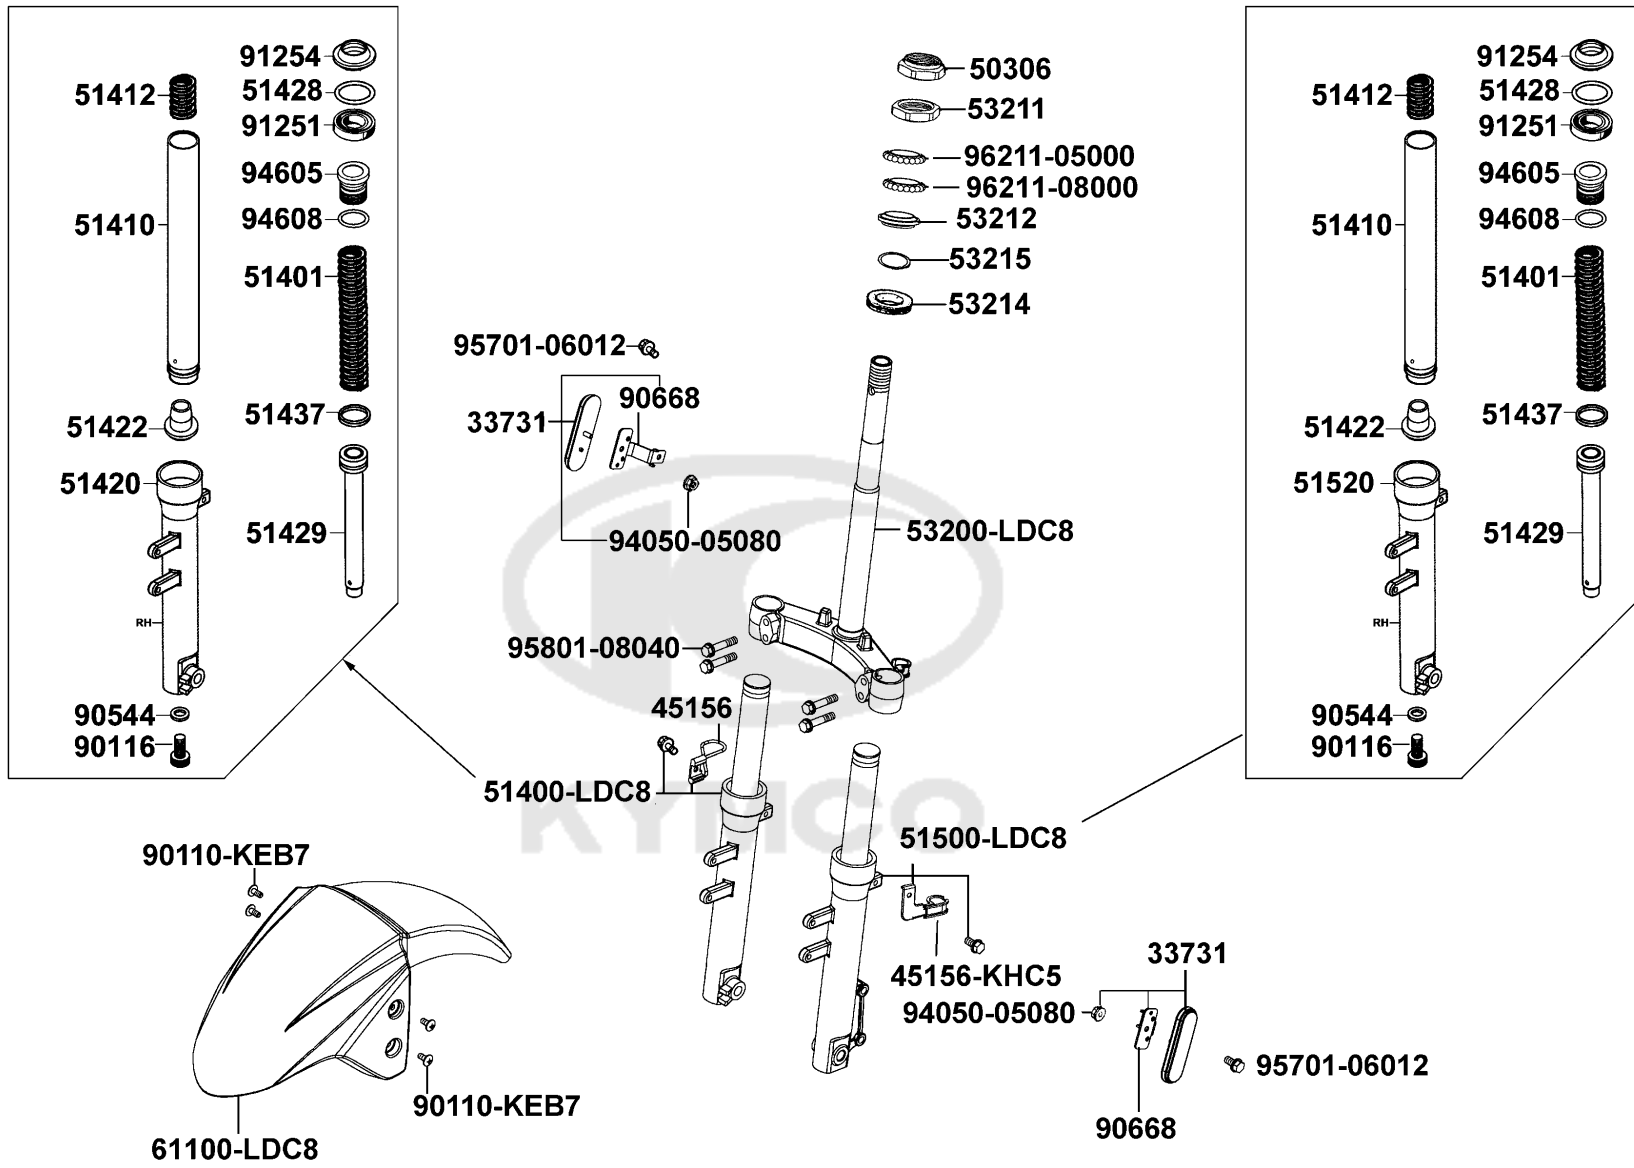

F06

Stem Steering Front Cushion