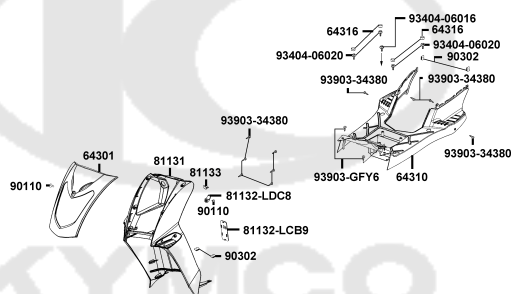

CONTENTS - FRAME GROUP

F01 Head Light

F02 Speedometer

F03 Handle Steering Handle Cover

F04 Brake Master Cylinder

F05 Front Cover Front Fender

F06 Stem Steering Front Cushion

F07 Front Wheel