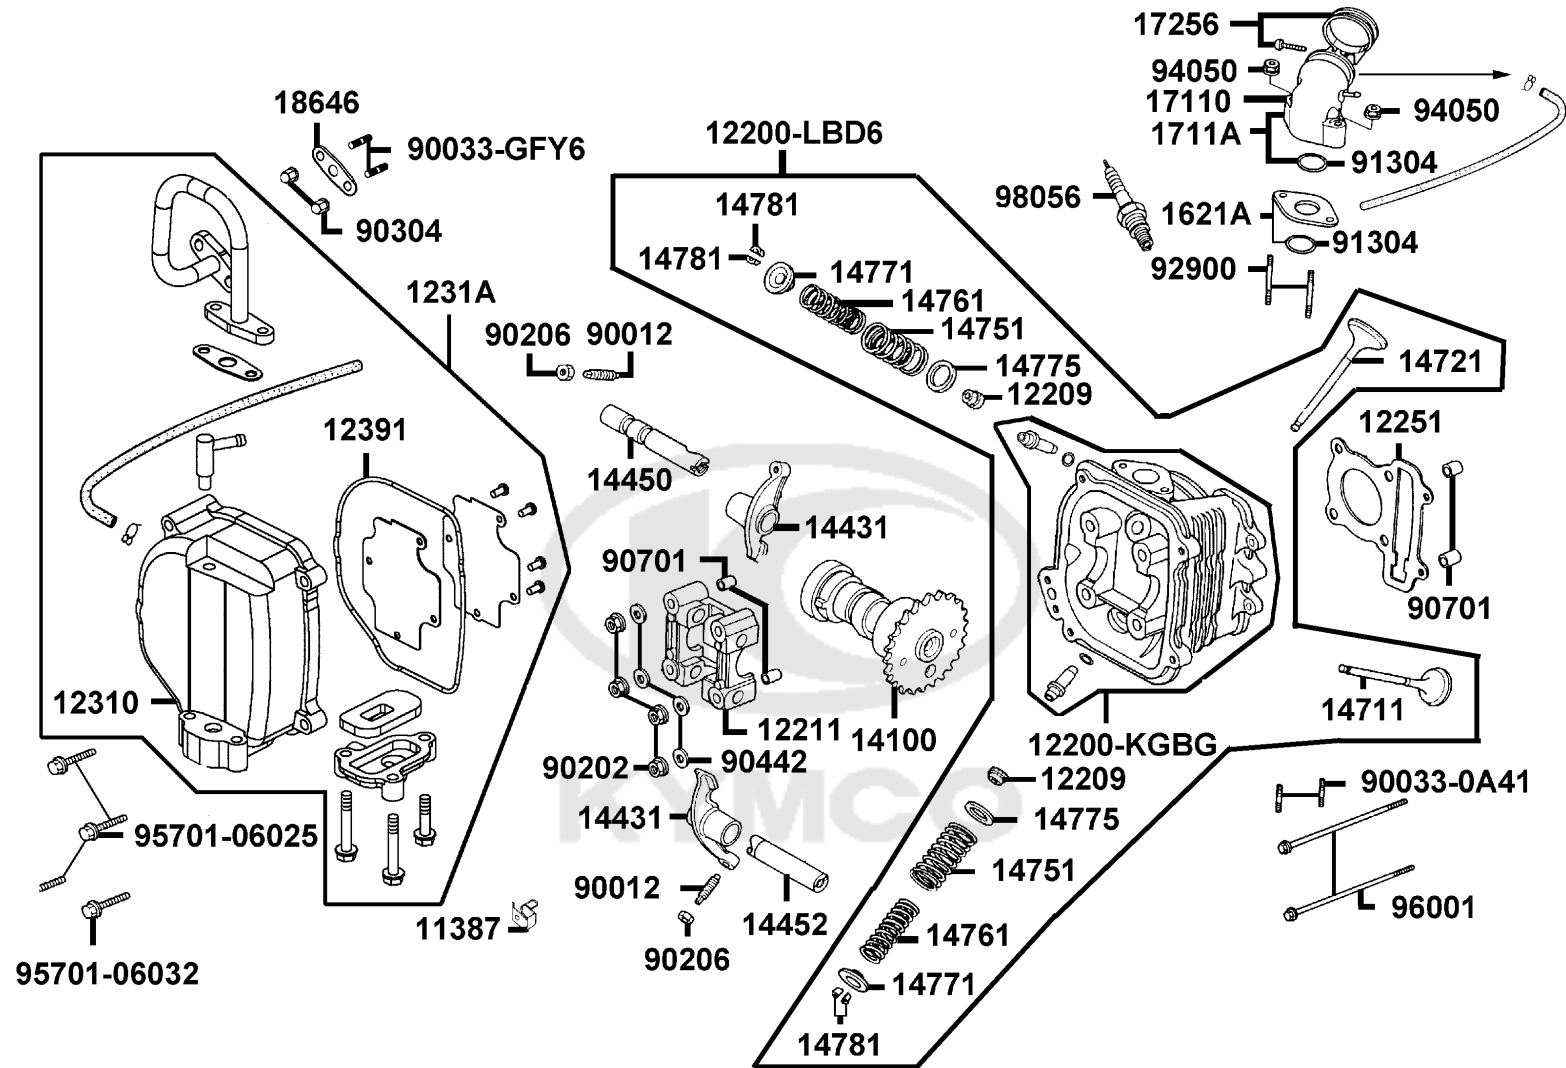

E02

Cylinder Head