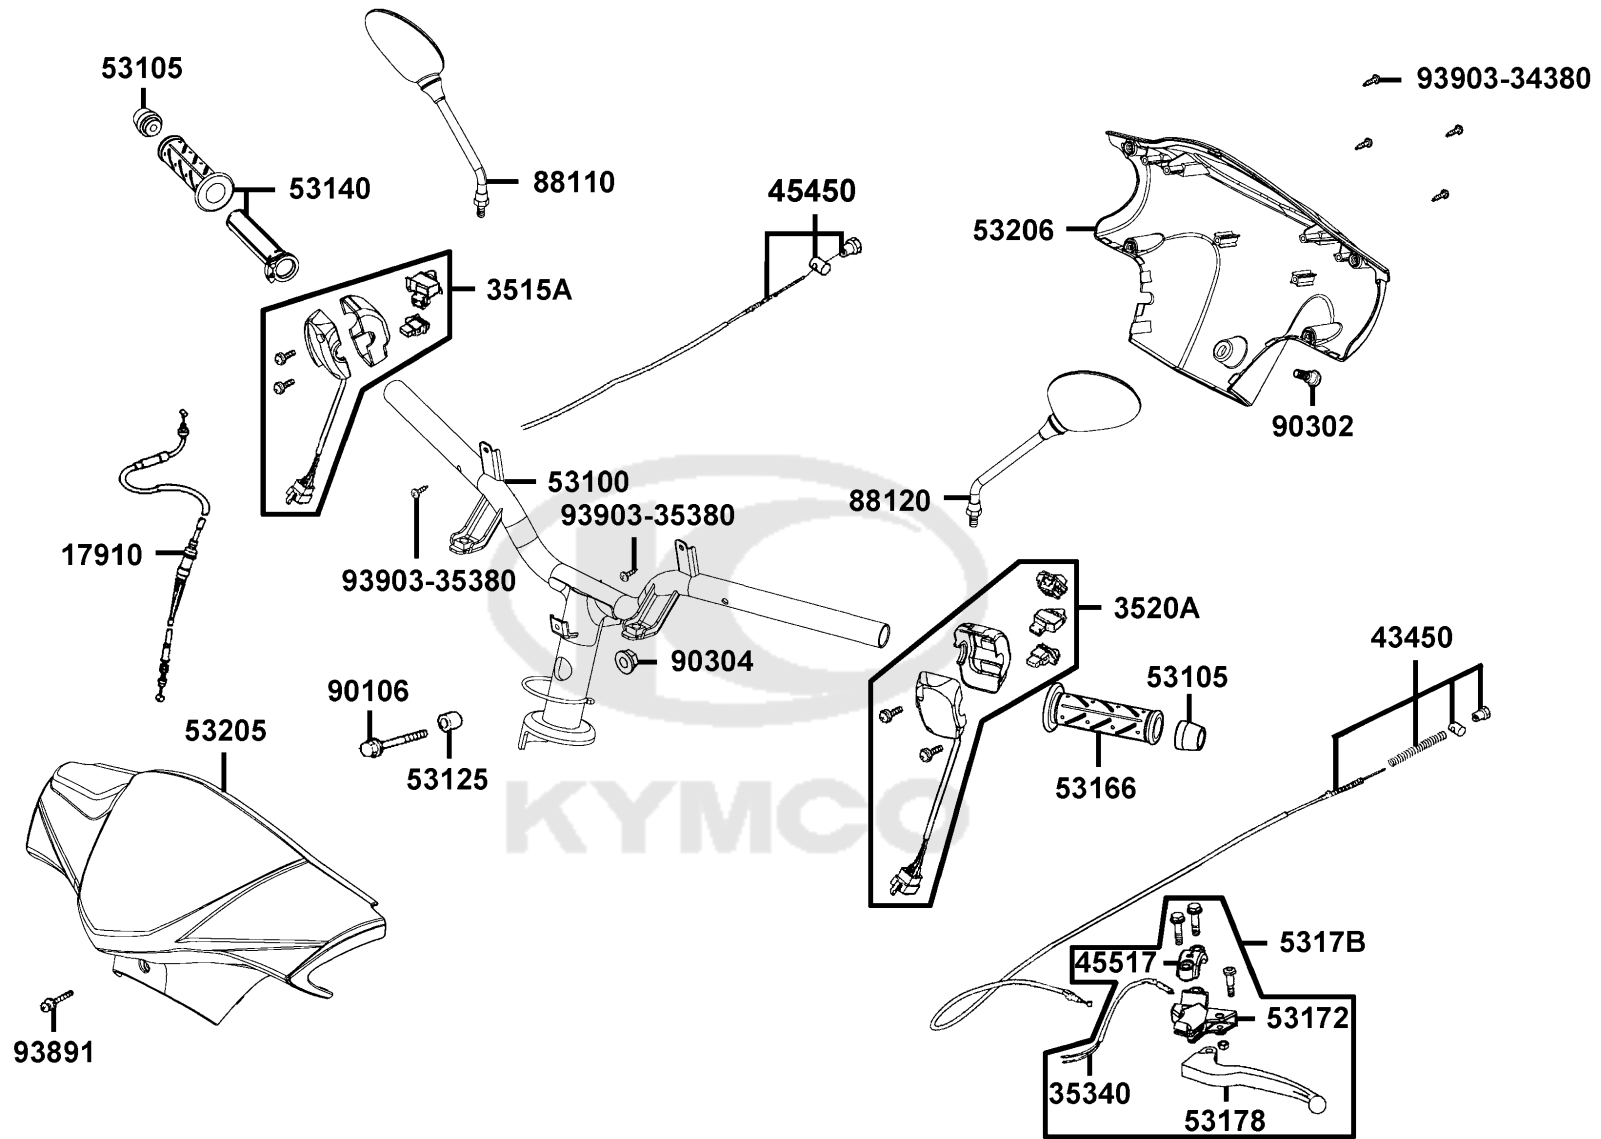

F03

Handle Steering Handle Cover