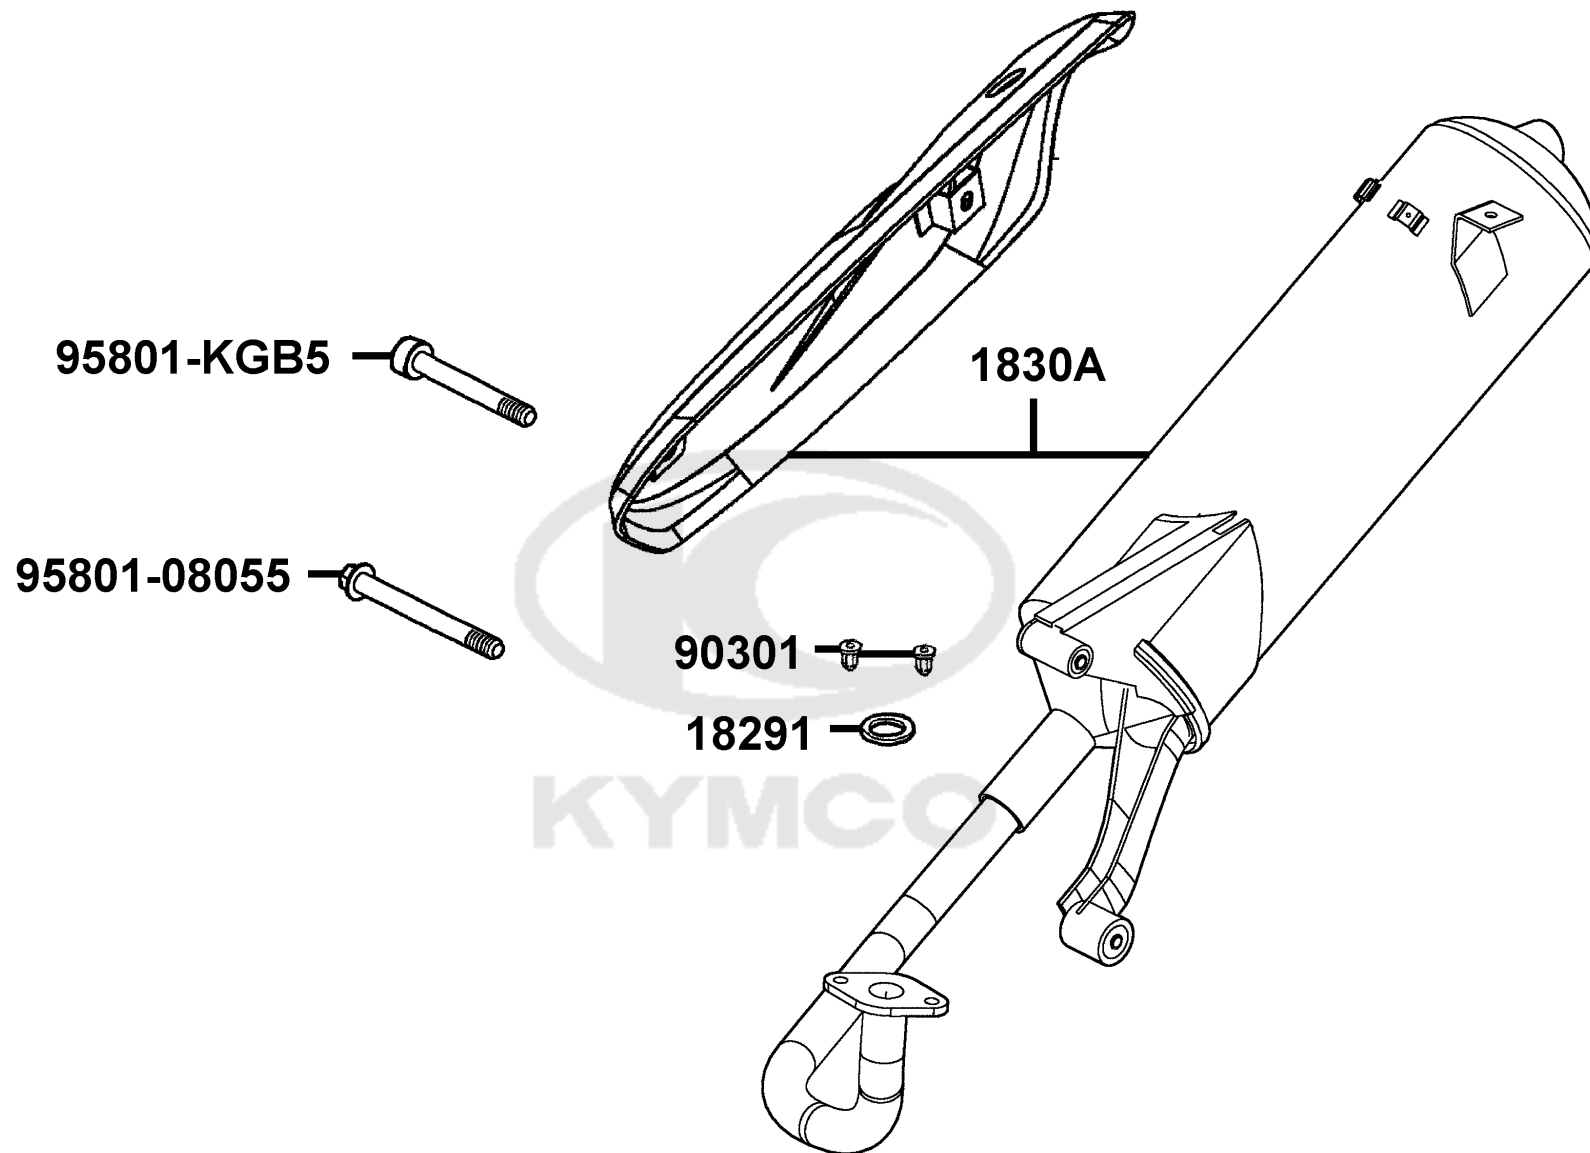

F14

Exhaust Muffler