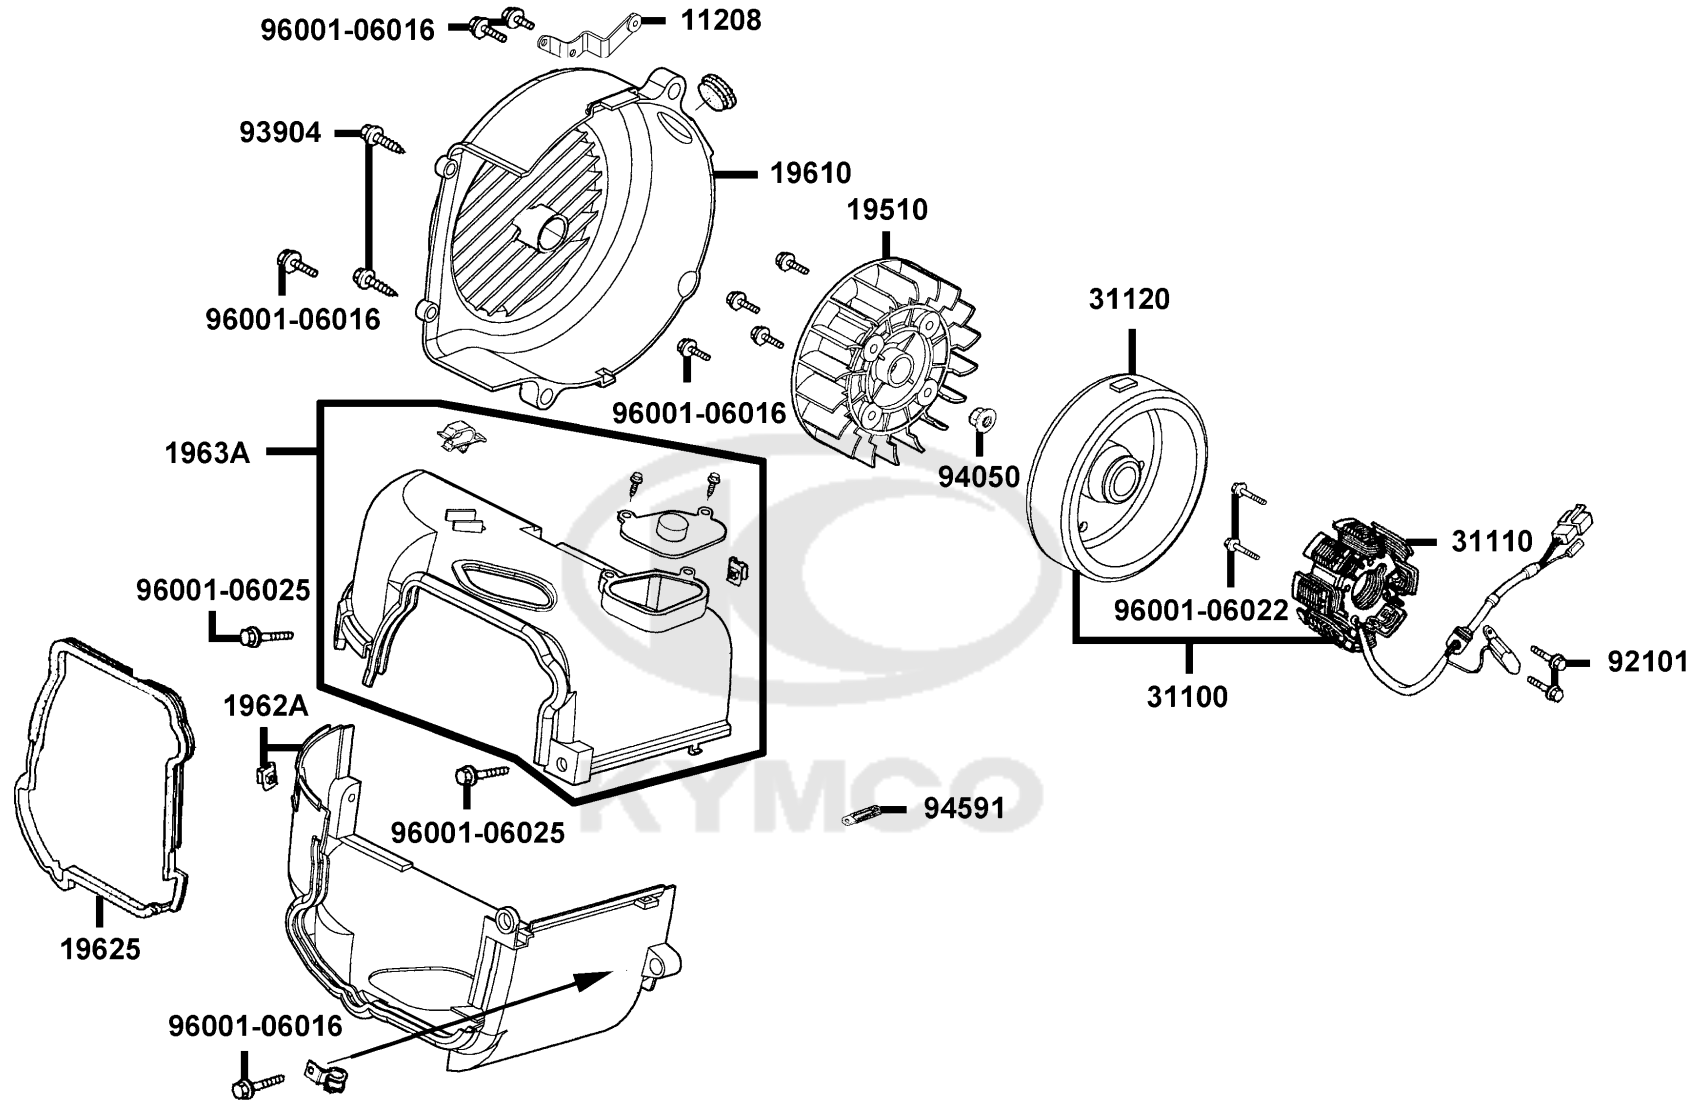

E08

Fan Cover Generator