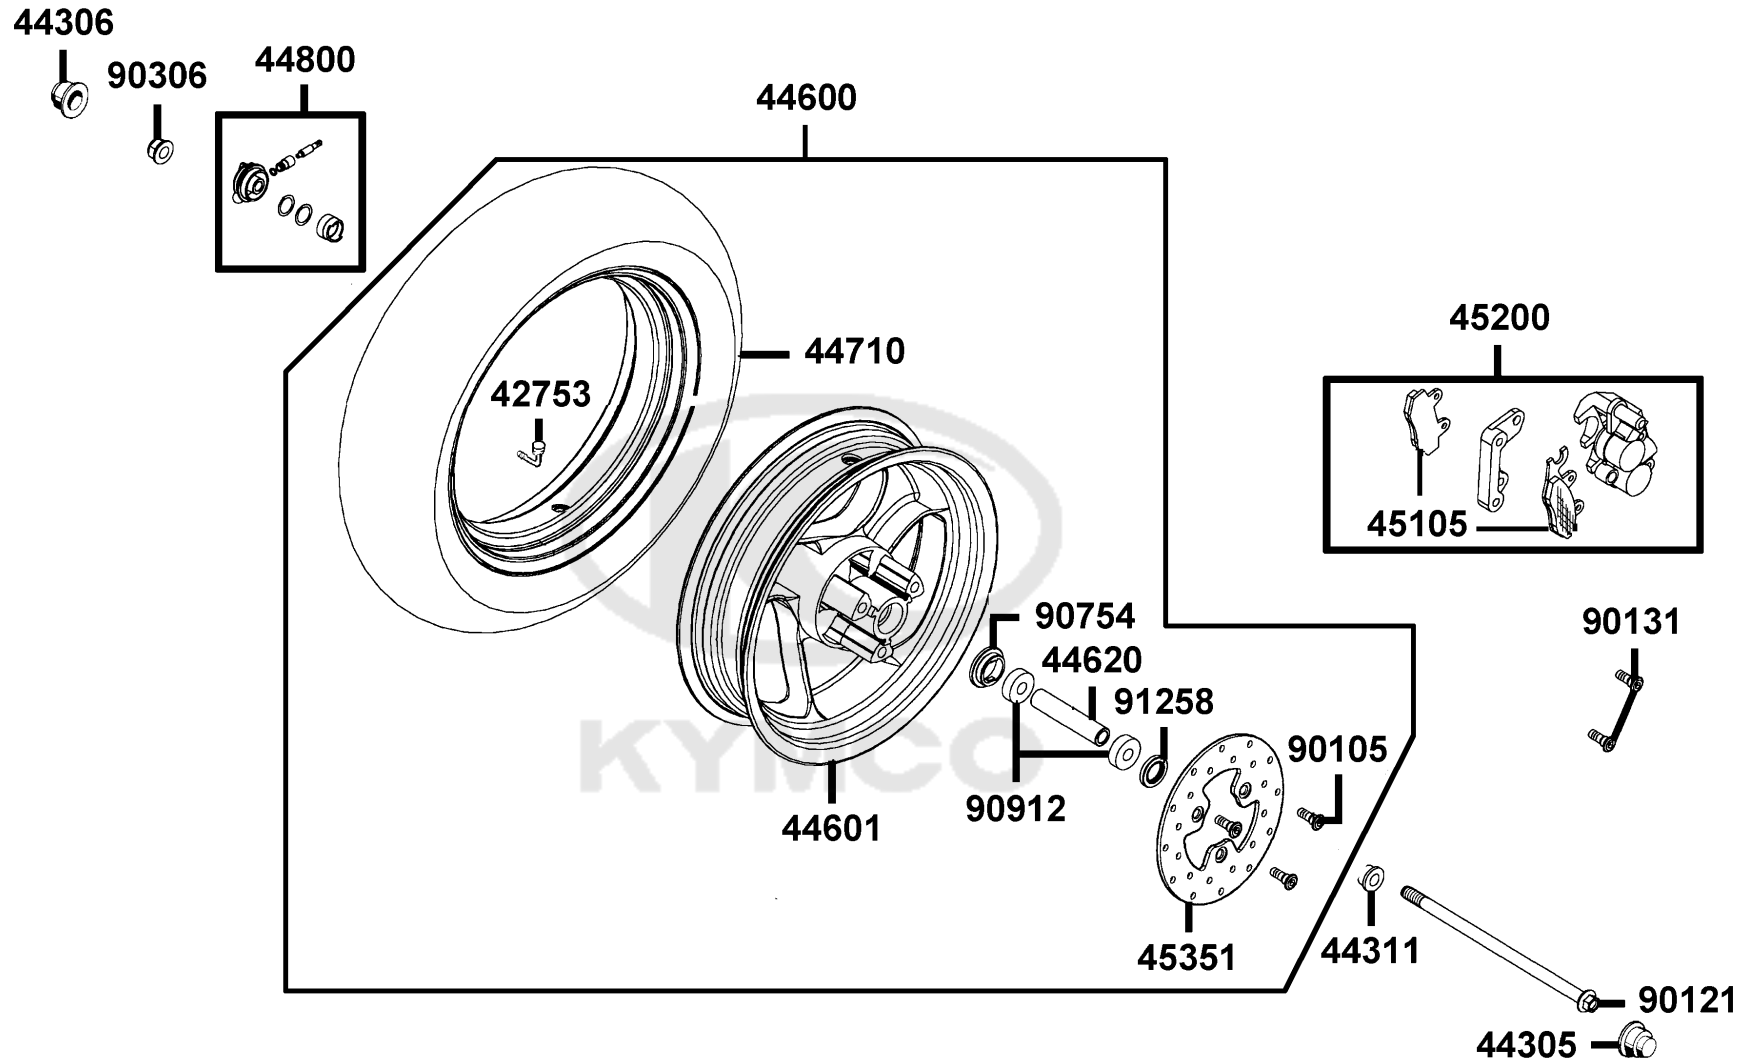

F07

Front Wheel