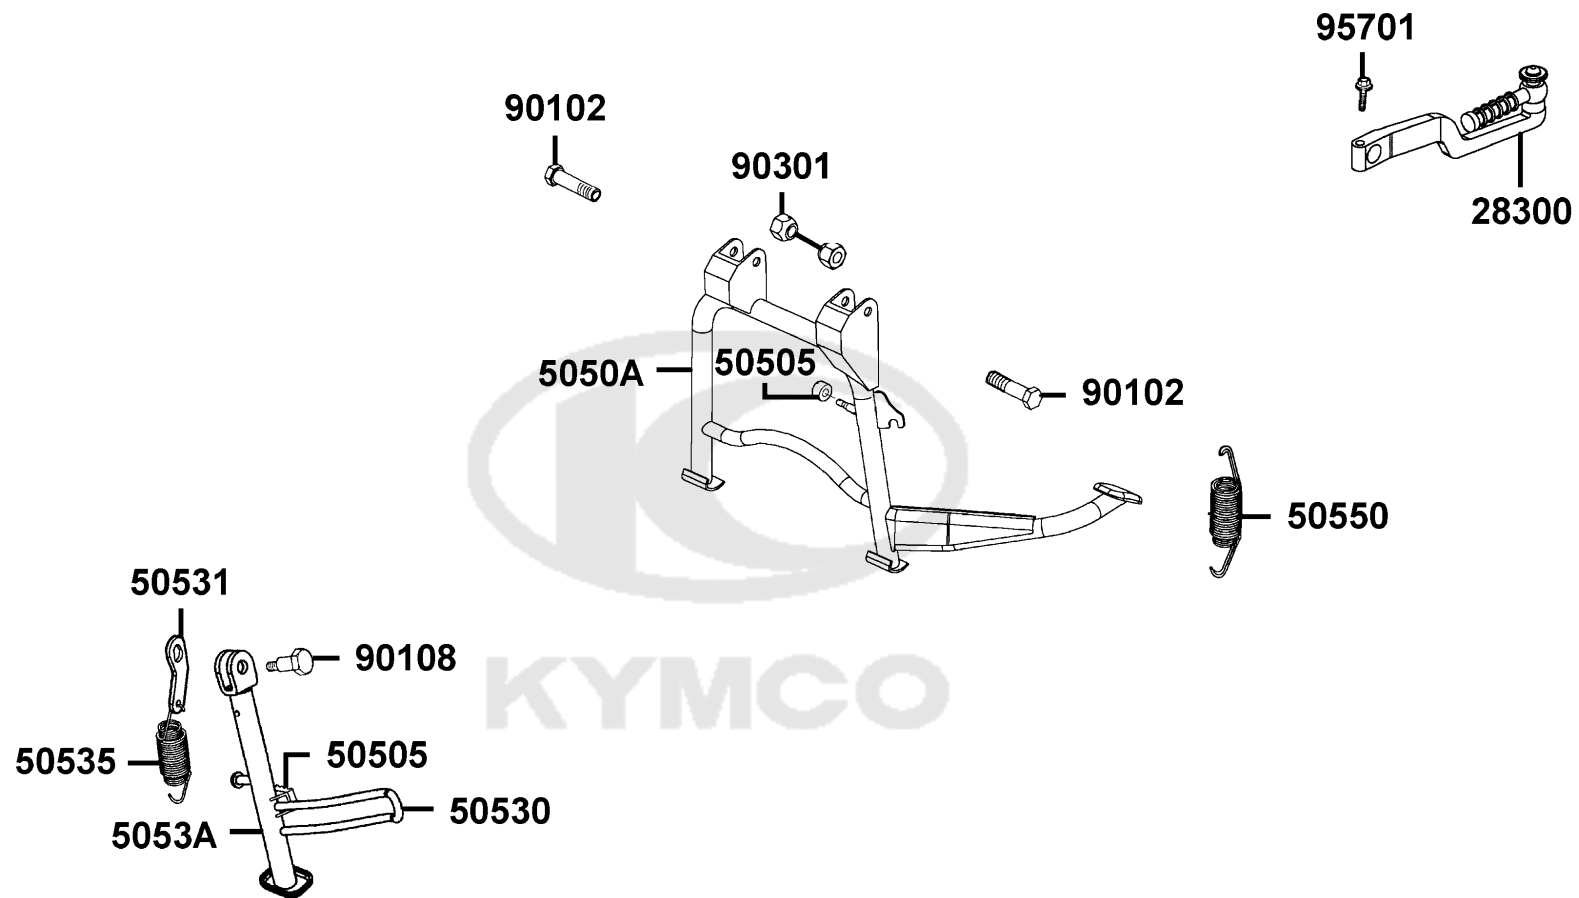

F15

Stand Kick Starter Arm

Sales mark	Ref no	Part no	Description	Reg description	Regd no	F15
28300		28300-KNBN-C00	ARM ASSY. KICK STARTER	ARM ASSY. KICK STARTER	1	
50505		50505-KEBE-C00	STOPPER RUBBER	STOPPER RUBBER	1	
5050A		5050A-LDF6-B20	STAND ASSY MAIN	STAND ASSY MAIN	1	
50530		50530-LCB9-E10	STAND ASSY MAIN	STAND ASSY MAIN	1	
50531		50531-KEB7-C00	PLATE SPRING STOPPER	PLATE SPRING STOPPER	1	
50535		50535-KEB7-W10	SPRING COMP SIDE STAND	SPRING COMP SIDE STAND	1	
5053A		5053A-LDC8-M60	STAND ASSY SIDE	STAND ASSY SIDE	1	
50550		50550-KEB7-C00	SPG ASSY MAIN STAND	SPG ASSY MAIN STAND	1	
90102		90102-GLE0-001	BOLT HINGE PIVOT	BOLT HINGE PIVOT	2	
90108		90108-KEB7-E00	SCREW SIDE STAND PIVOT	SCREW SIDE STAND PIVOT	1	
90301		90301-6C93-C00	NUT 6MM OPENSTAY	NUT 6MM OPENSTAY	1	
95701		95701-06022-02	BOLT FLANGE 6*22	BOLT FLANGE 6*22	1	