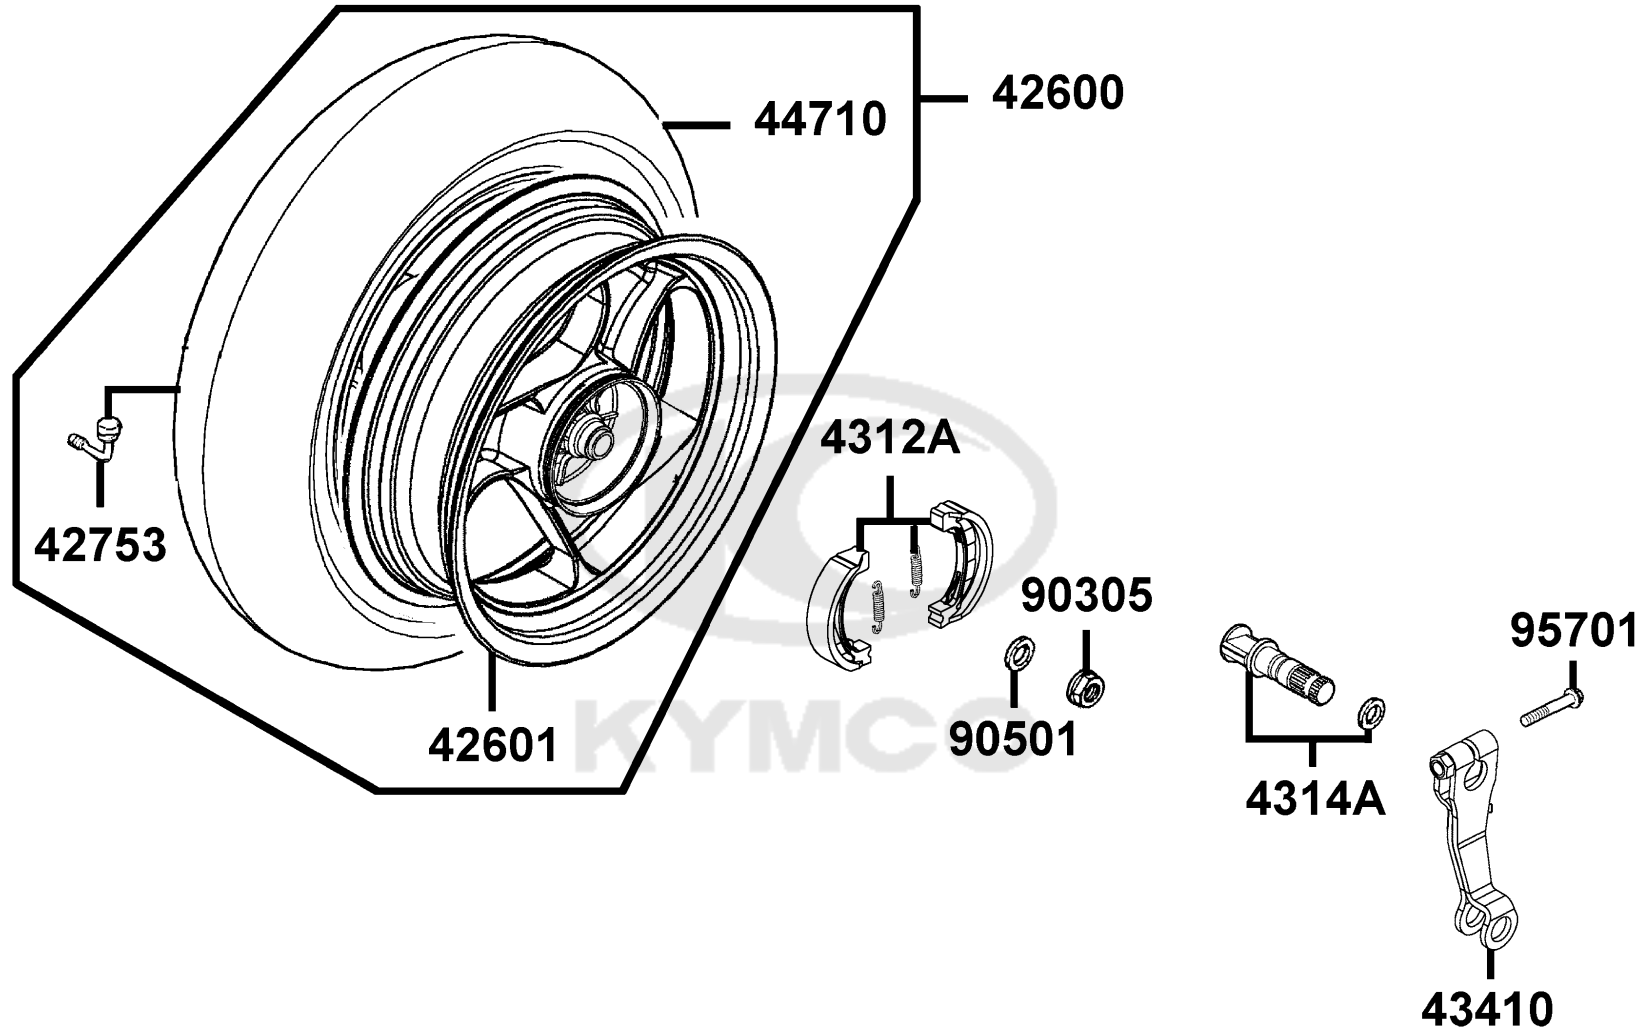

F08

Rear Wheel