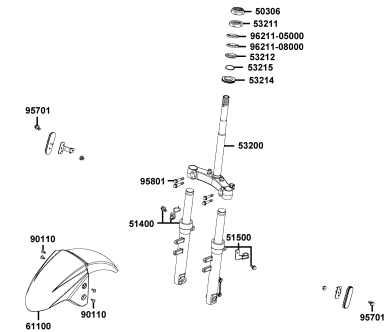

CONTENTS - FRAME GROUP

F01 Head Light

F02 Speedometer

F03 Handle Steering Handle Cover

F04 Brake Master Cylinder

F05 Front Cover Front Fender

F06 Stem Steering Front Cushion

F07 Front Wheel