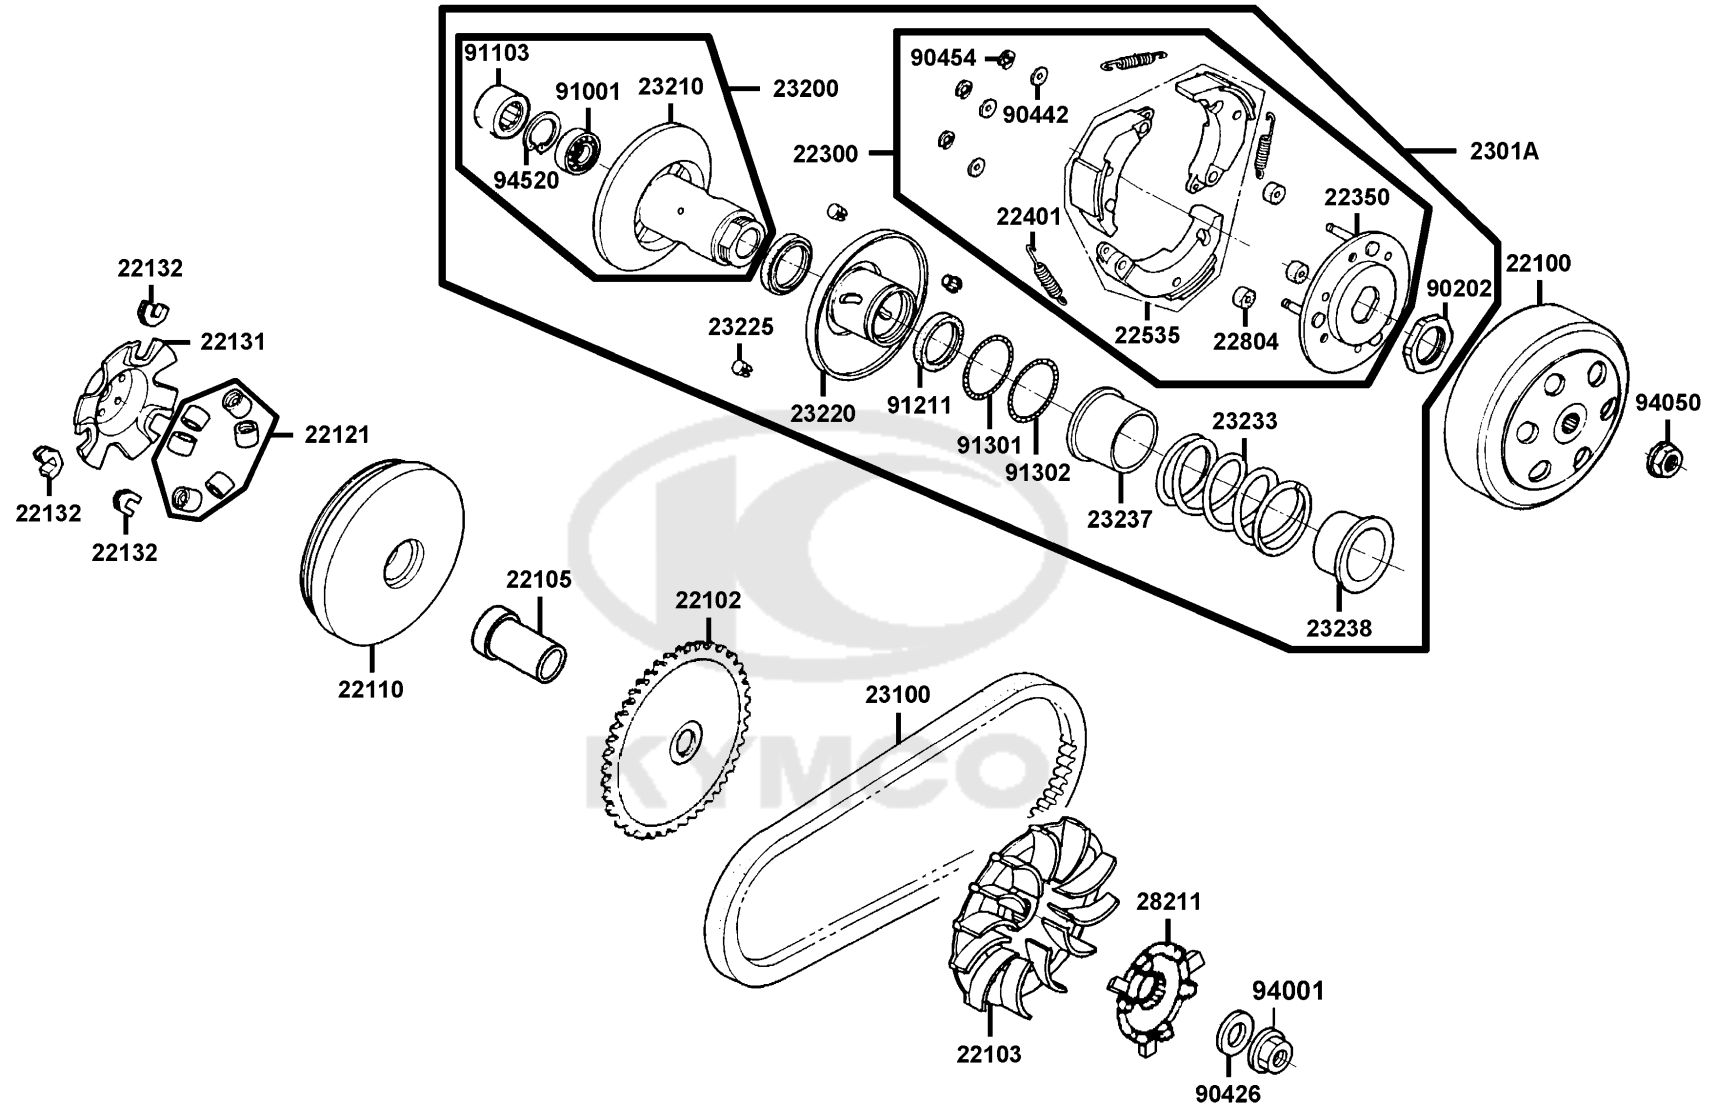

E06

Driven Pulley