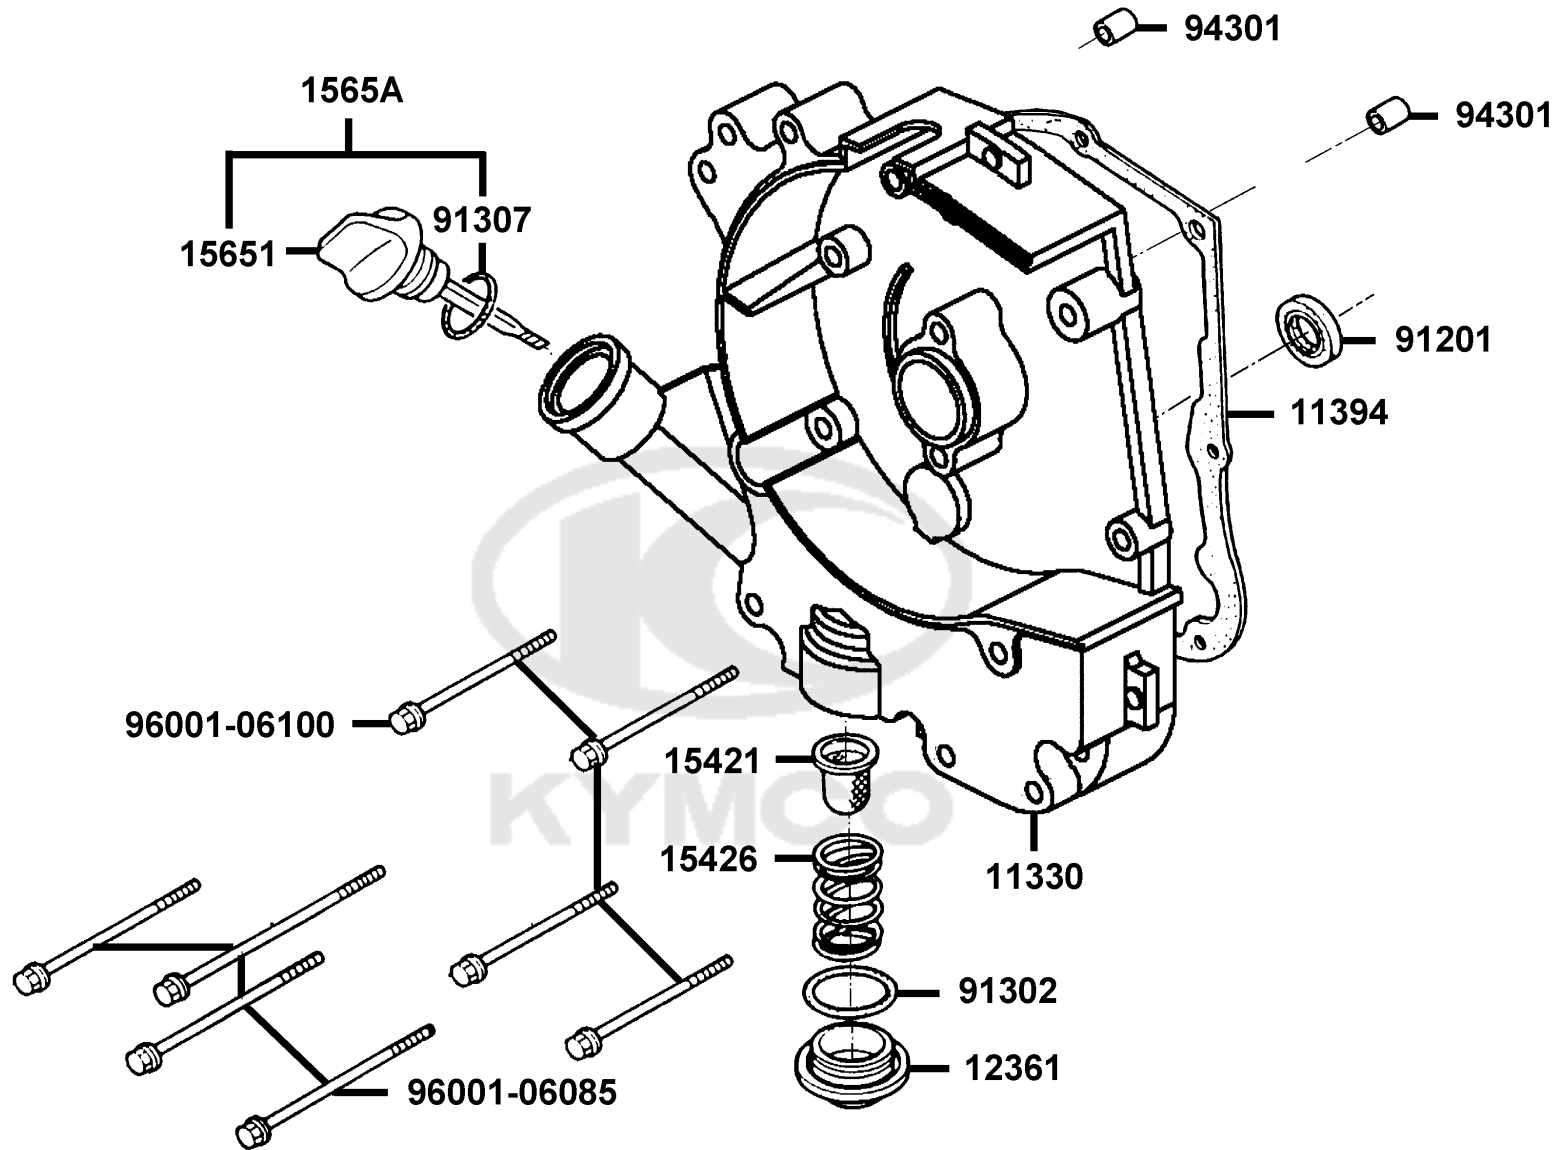

E04

Right Crankcase Cover