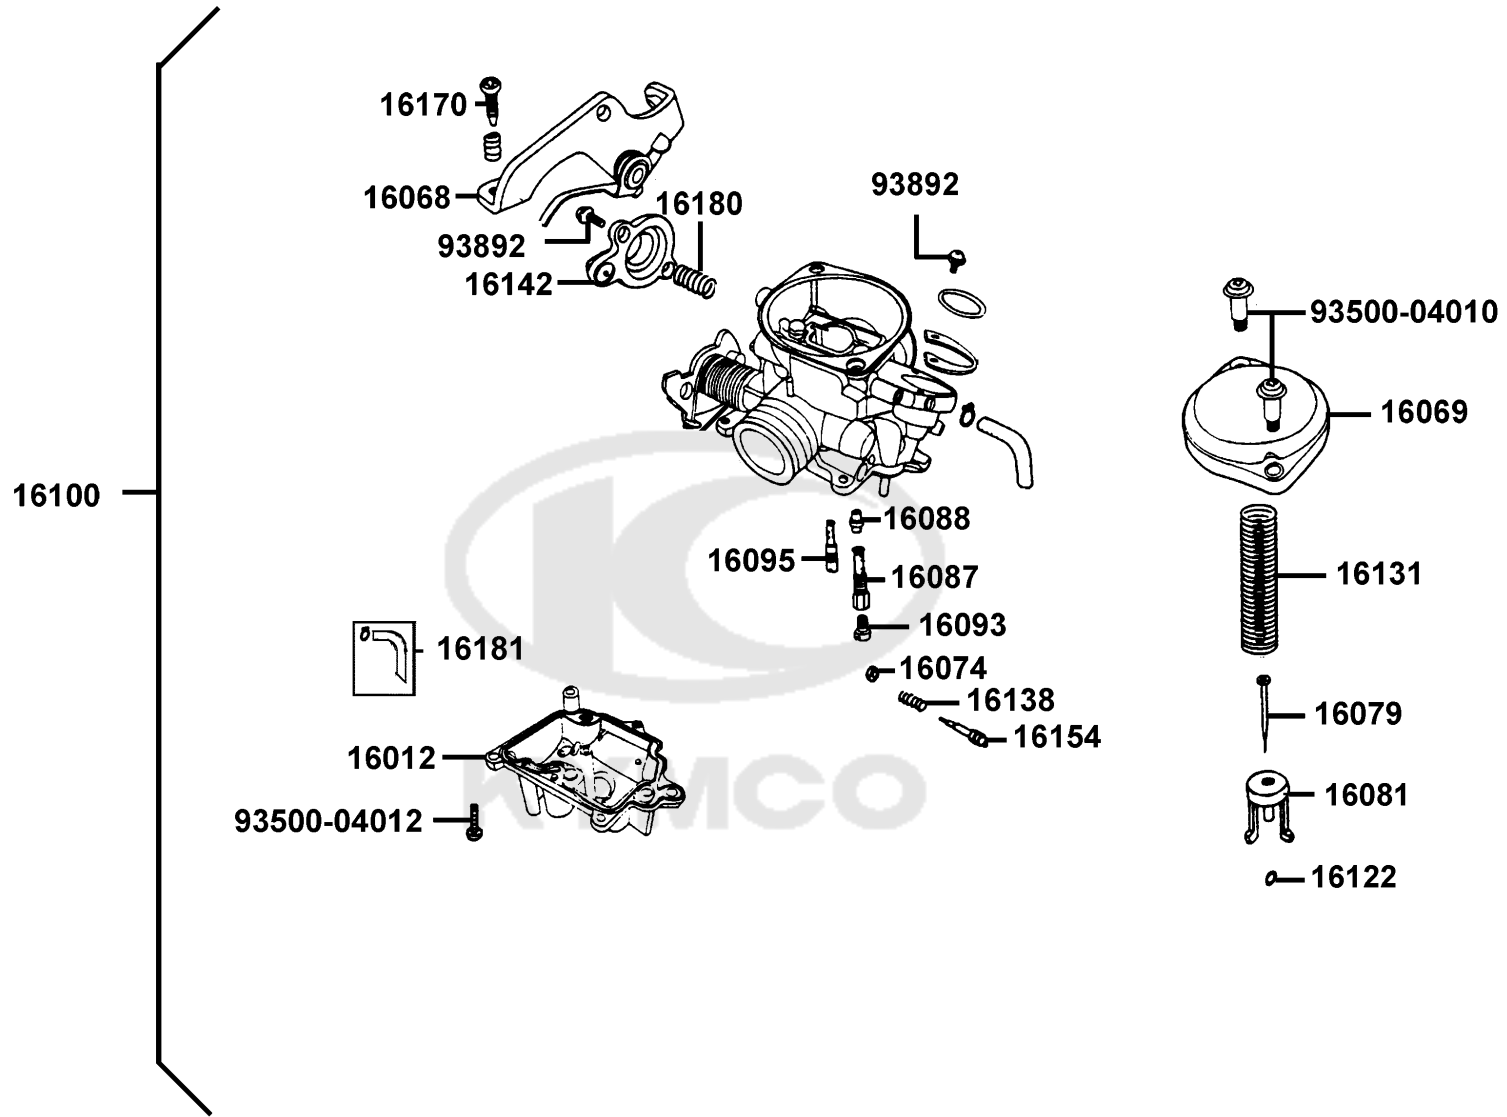

E05

Carburetor