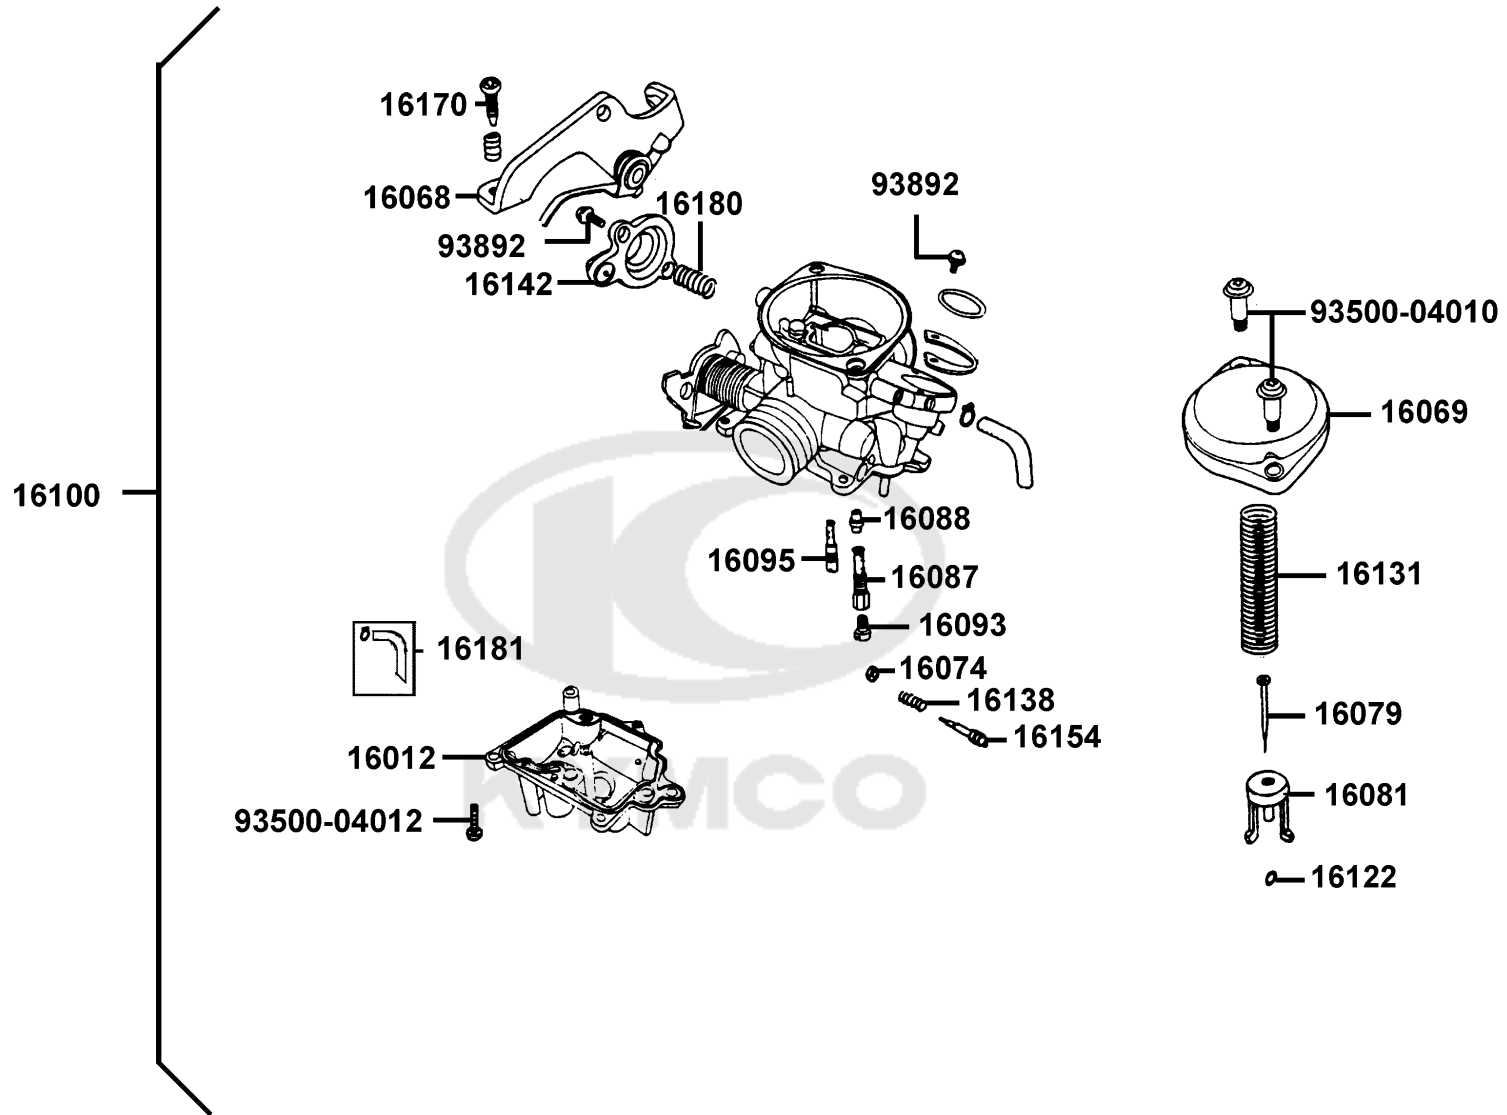

E05

Carburetor

Sales mark	Ref no	Part no	Description	Reg description	Regd no	E05
16012		16012-LDC8-C00	CHAMBER ASSY FLOAT	CHAMBER ASSY FLOAT	1	
16068		16068-KGC5-C00	PLATE WIRE FIXED COMPL	PLATE WIRE FIXED COMPL	1	
16069		16069-KGC5-C00	COVER PISTON VALVE DIAPHRAGM	COVER PISTON VALVE DIAPHRAGM	1	
16074		16074-KEC3-C00	WASHER IDLE SCREW	WASHER IDLE SCREW	1	
16079		16079-KGC5-C00	NEEDLE ASSY JET	NEEDLE ASSY JET	1	
16081		16081-KEC5-C00	STOPPER J.N SPG	STOPPER J.N SPG	1	
16087		16087-LDC8-E10	TUBE EMUSSION	TUBE EMUSSION	1	
16088		16088-KEC5-900	JET NEEDLE	JET NEEDLE	1	
16088		16088-KEC5-900	JET NEEDLE	JET NEEDLE	1	
16095		16095-KGC5-900	JET SLOW	JET SLOW	1	
16095		16095-KGC5-900	JET SLOW	JET SLOW	1	
16100		16100-LDC8-C00	CARBURETOR ASSY	CARBURETOR ASSY	1	
16122		16122-KEC3-C00	O-RING IDLE SCREW	O-RING IDLE SCREW	1	
16131		16131-KGC5-C00	SPRING PISTON VALVE RETURN	SPRING PISTON VALVE RETURN	1	
16138		16138-KGC5-900	SPG IDLE ADJ SCREW	SPG IDLE ADJ SCREW	1	
16142		16142-KGC5-C00	COVER ACV	COVER ACV	1	
16154		16154-KGC5-C00	SCREW IDLE ADJUST	SCREW IDLE ADJUST	1	
16170		16170-KGC5-C00	SCREW THROTTLE ADJUST	SCREW THROTTLE ADJUST	1	
16180		16180-KGC5-C00	SPRING ACV	SPRING ACV	1	
16181		16181-KEC3-C00	TUBE AIR VENT	TUBE AIR VENT	1	

E05

Carburetor

Sales mark	Ref no	Part no	Description	Reg description	Regd no	E05
------------	--------	---------	-------------	-----------------	---------	------------

93500-04010		93500-04010-1A	SCREW PAN 4*10 (B)	SCREW PAN 4*10 (B)	2	
93500-04012		93500-04012-1H	SCREW 4*12	SCREW 4*12	3	
93892		93892-04008-18	SCREW WASHER	SCREW WASHER	4	