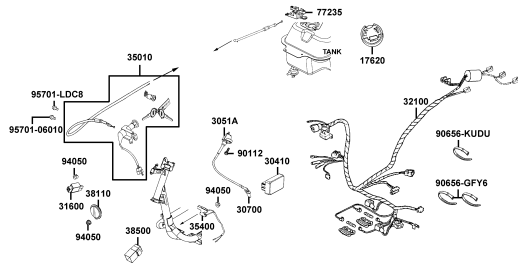

CONTENTS - FRAME GROUP

F19 Wire Harness