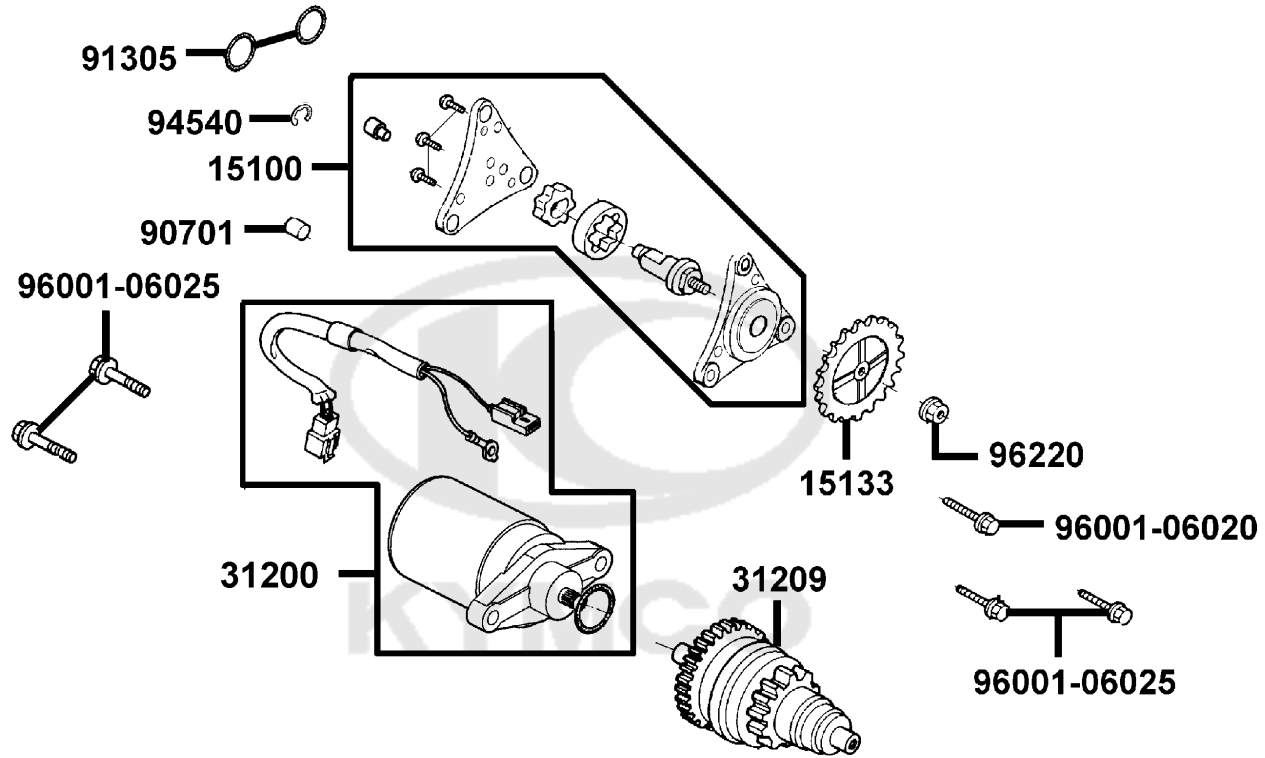

Starting Motor Oil Pump