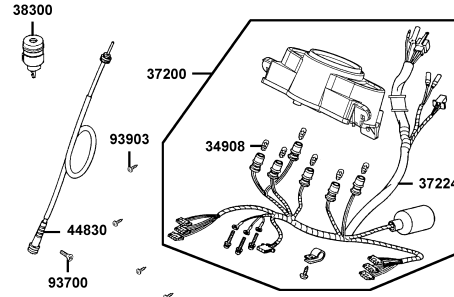

F02 Speedometer