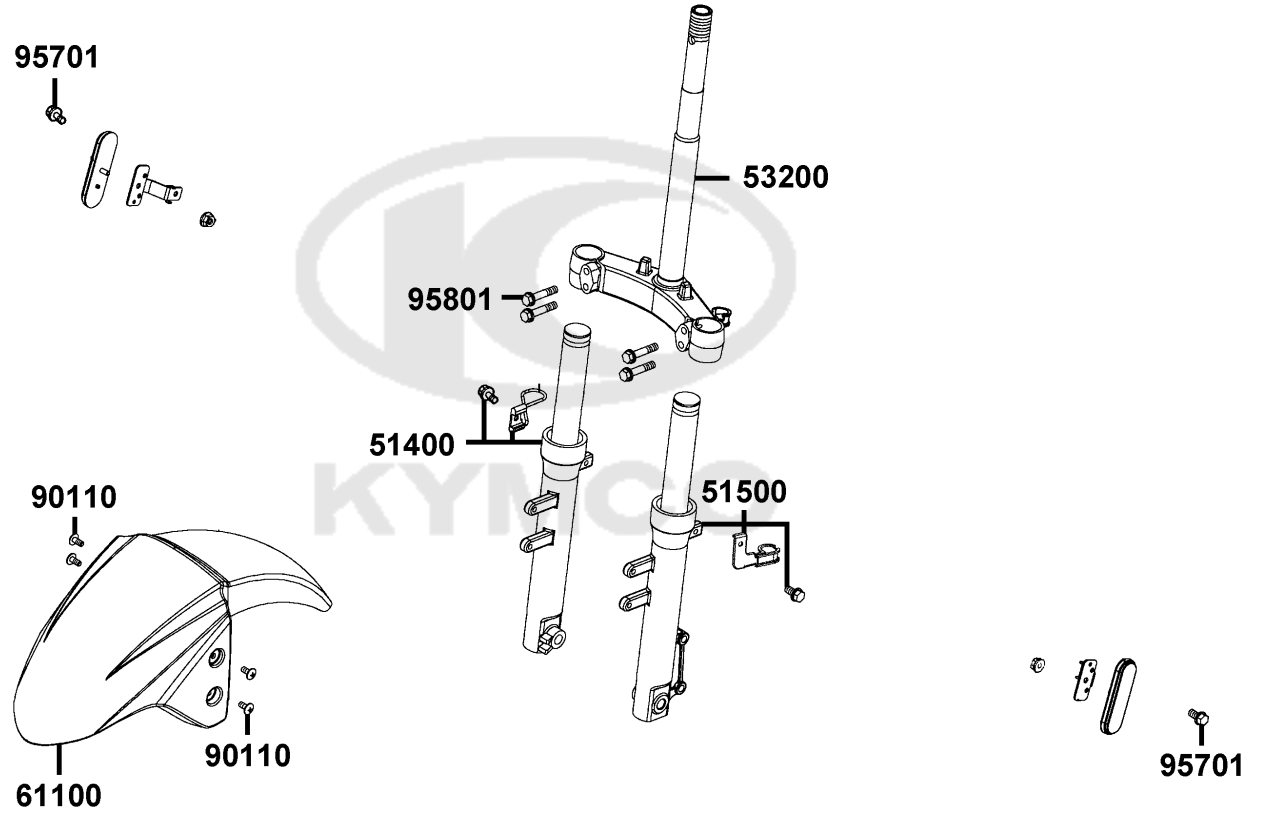

F06

Stem Steering Front Cushion

- 50306
- 53211
- 96211-05000
- 96211-08000
- 53212
- 53215
- 53214