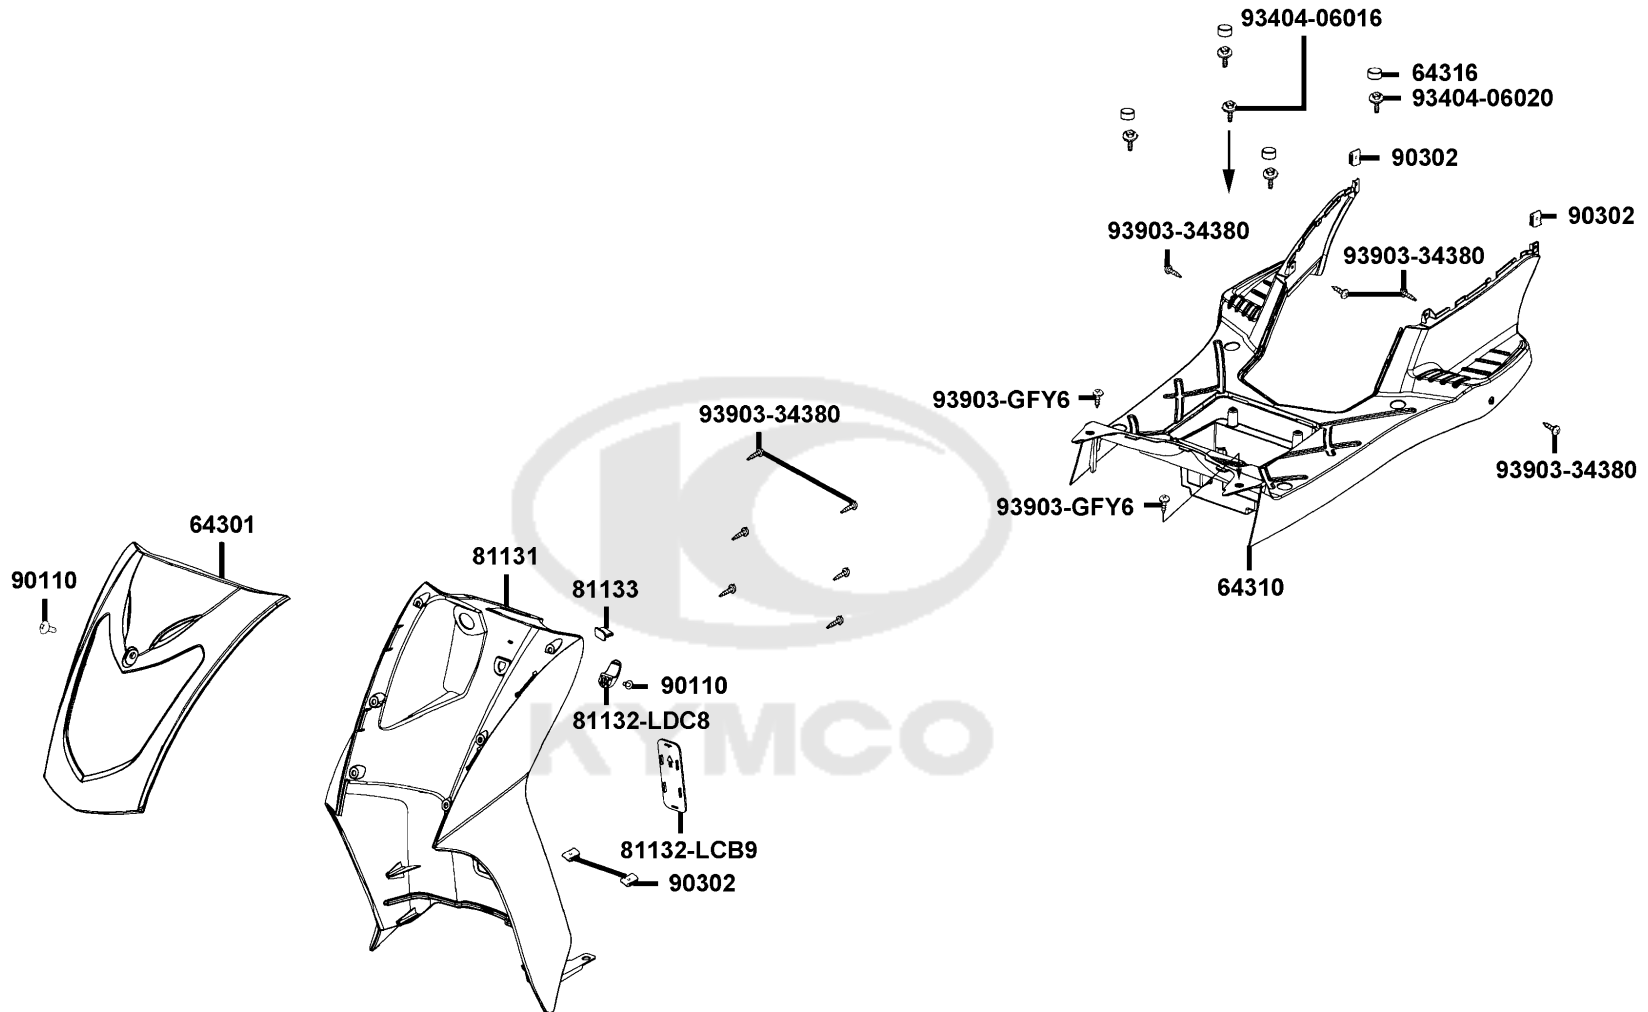

F05

Front Cover Front Fender