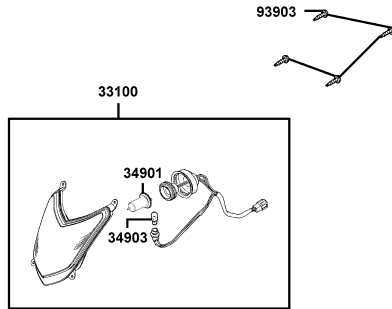

CONTENTS - FRAME GROUP

F01 Head Light