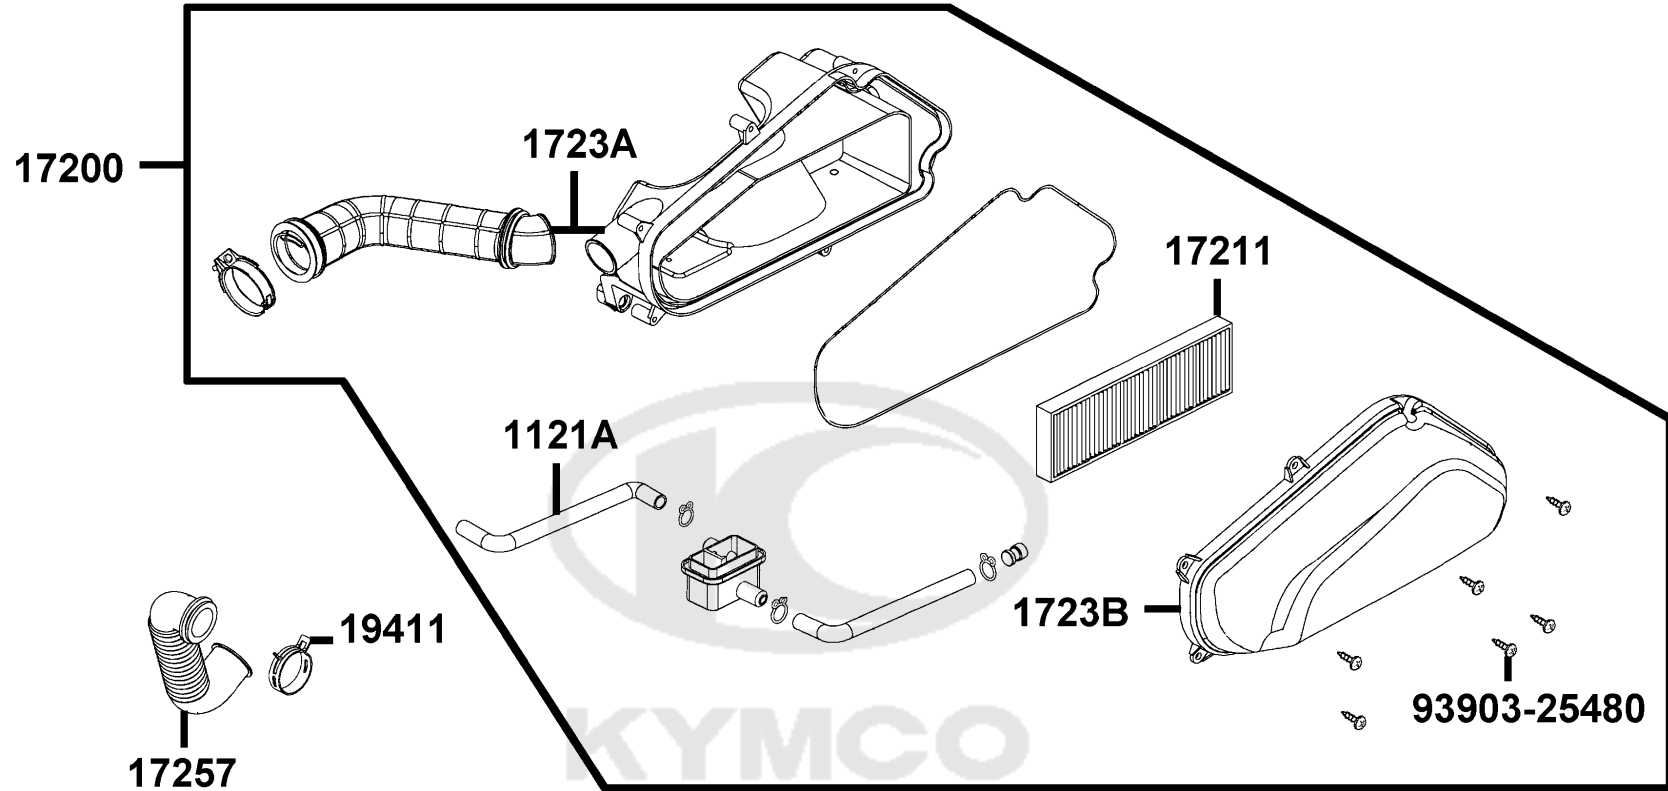

F13

Air Cleaner