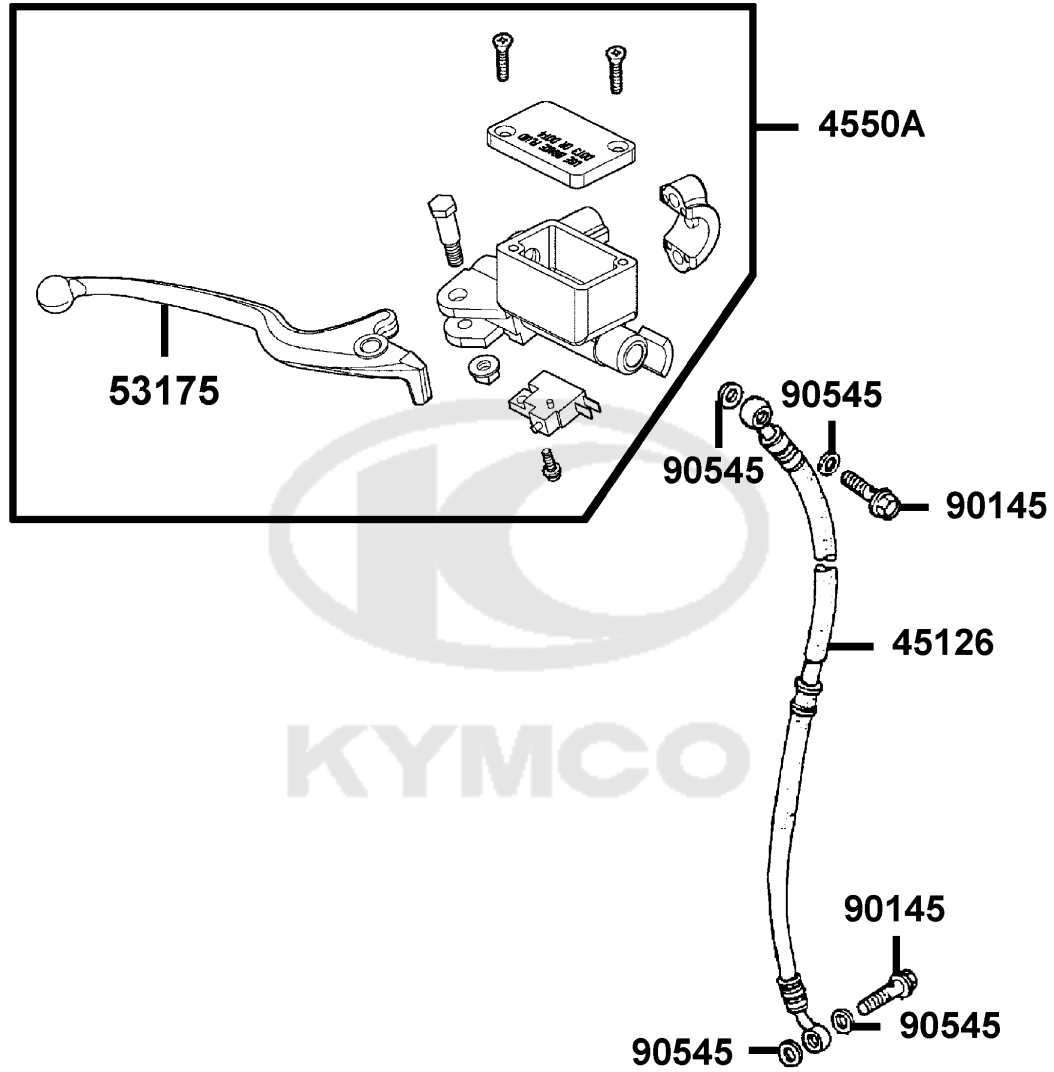

F04

Brake Master Cylinder