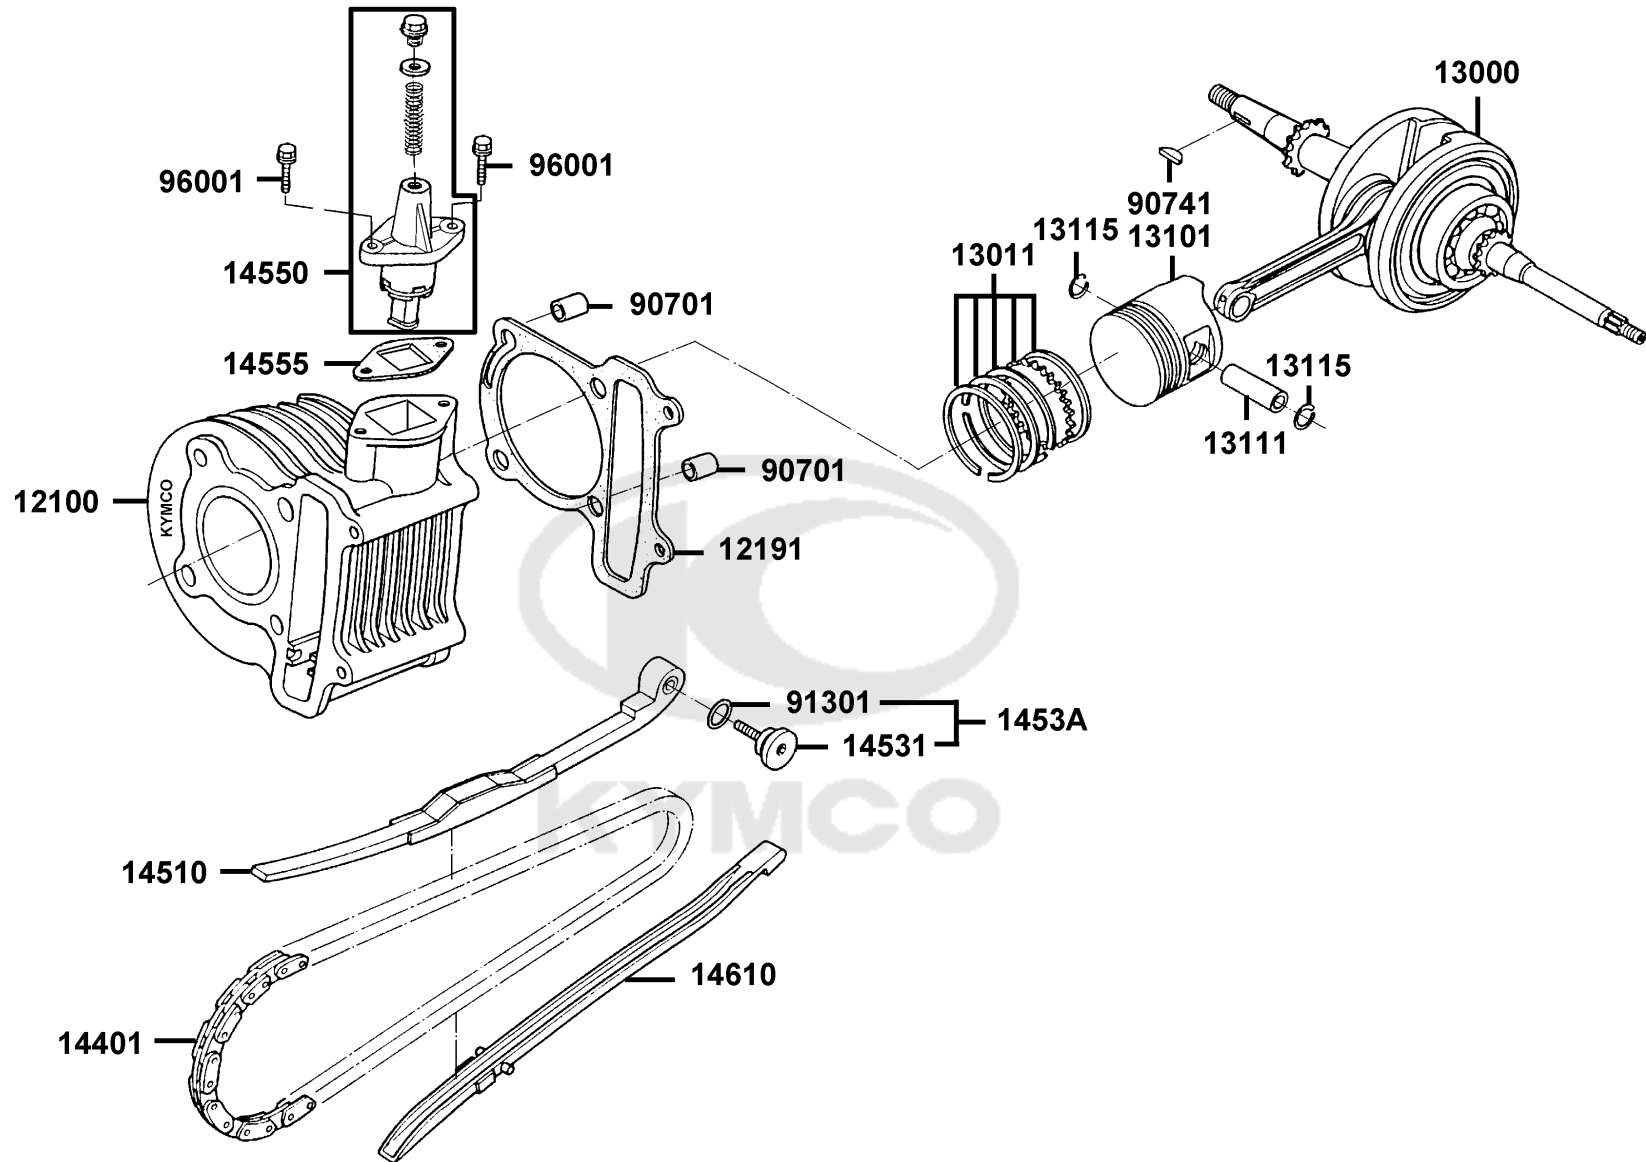

E03

Cylinder Piston Crankshaft