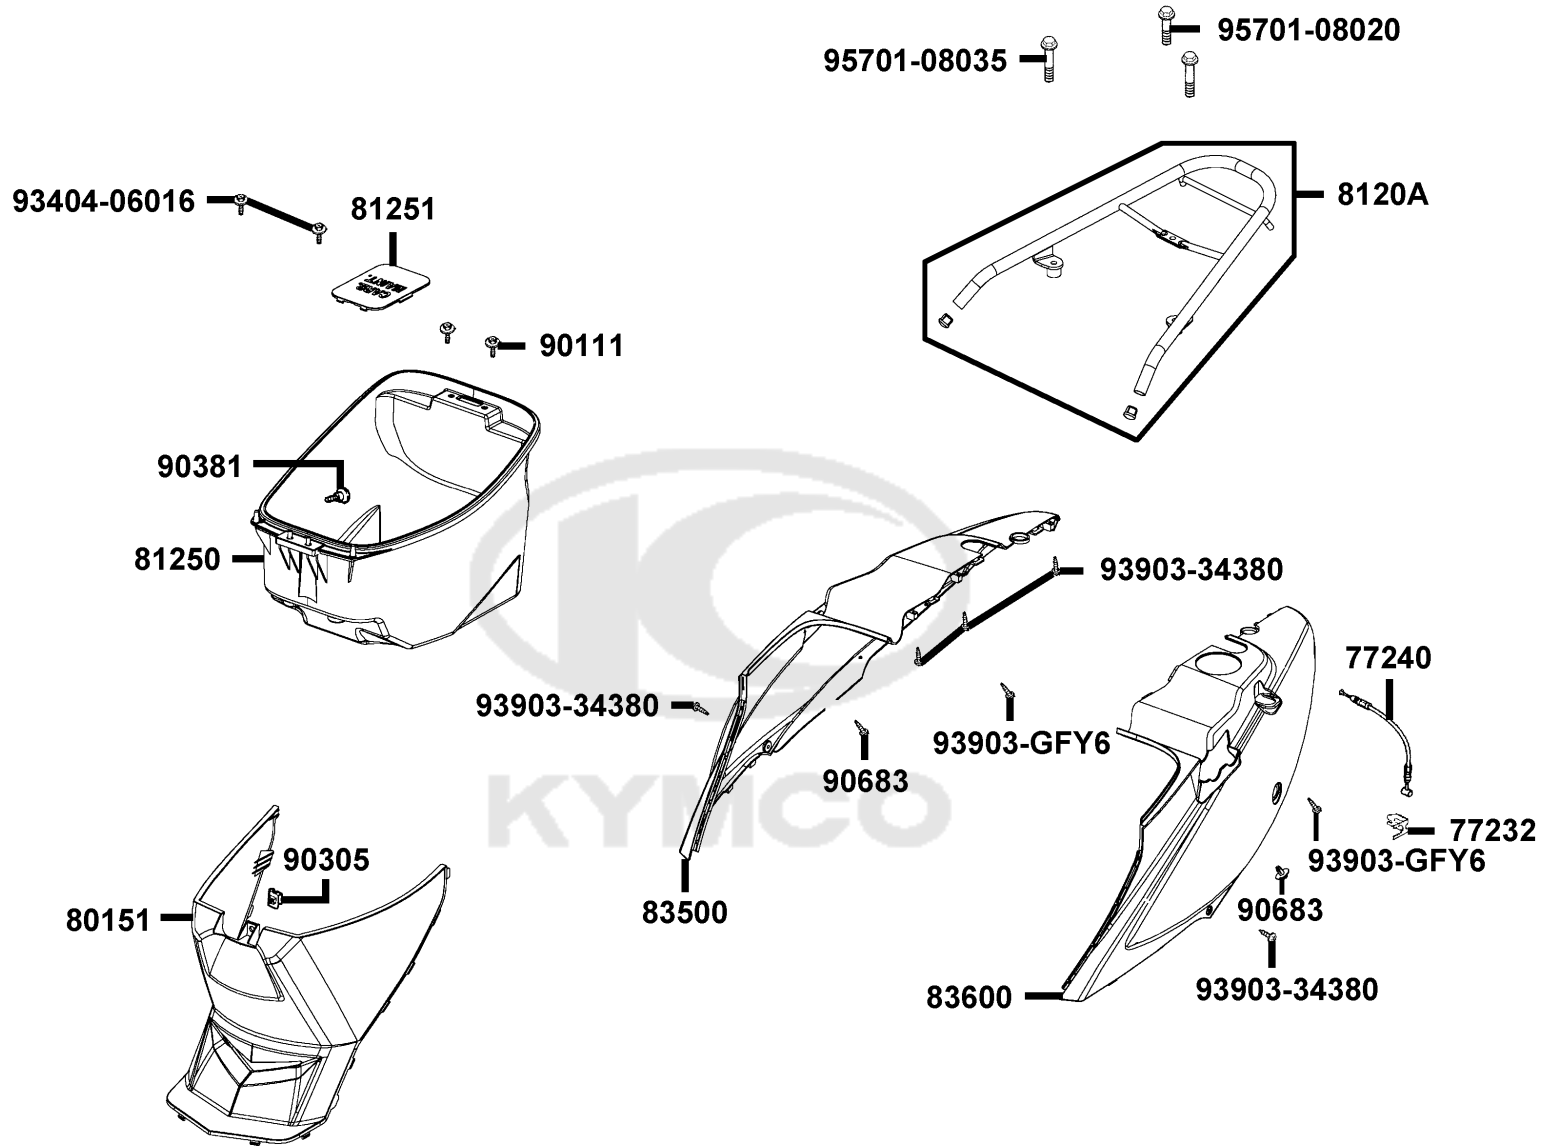

F11

Battery

93903

31500

98200

Sales mark	Ref no	Part no	Description	Reg description	Regd no	F11
------------	--------	---------	-------------	-----------------	---------	-----

	31500	31500-KNBN-C00	BATTERY YTX5L-BS	BATTERY YTX5L-BS	1	
**	50326	50326-LCB9-C10	COVER BATTERY	COVER BATTERY	1	
	93903	93903-35380	SCREW TAPPING 5*16(K)	SCREW TAPPING 5*16(K)	1	
	98200	98200-10700	FUSE A7	FUSE A7	1	