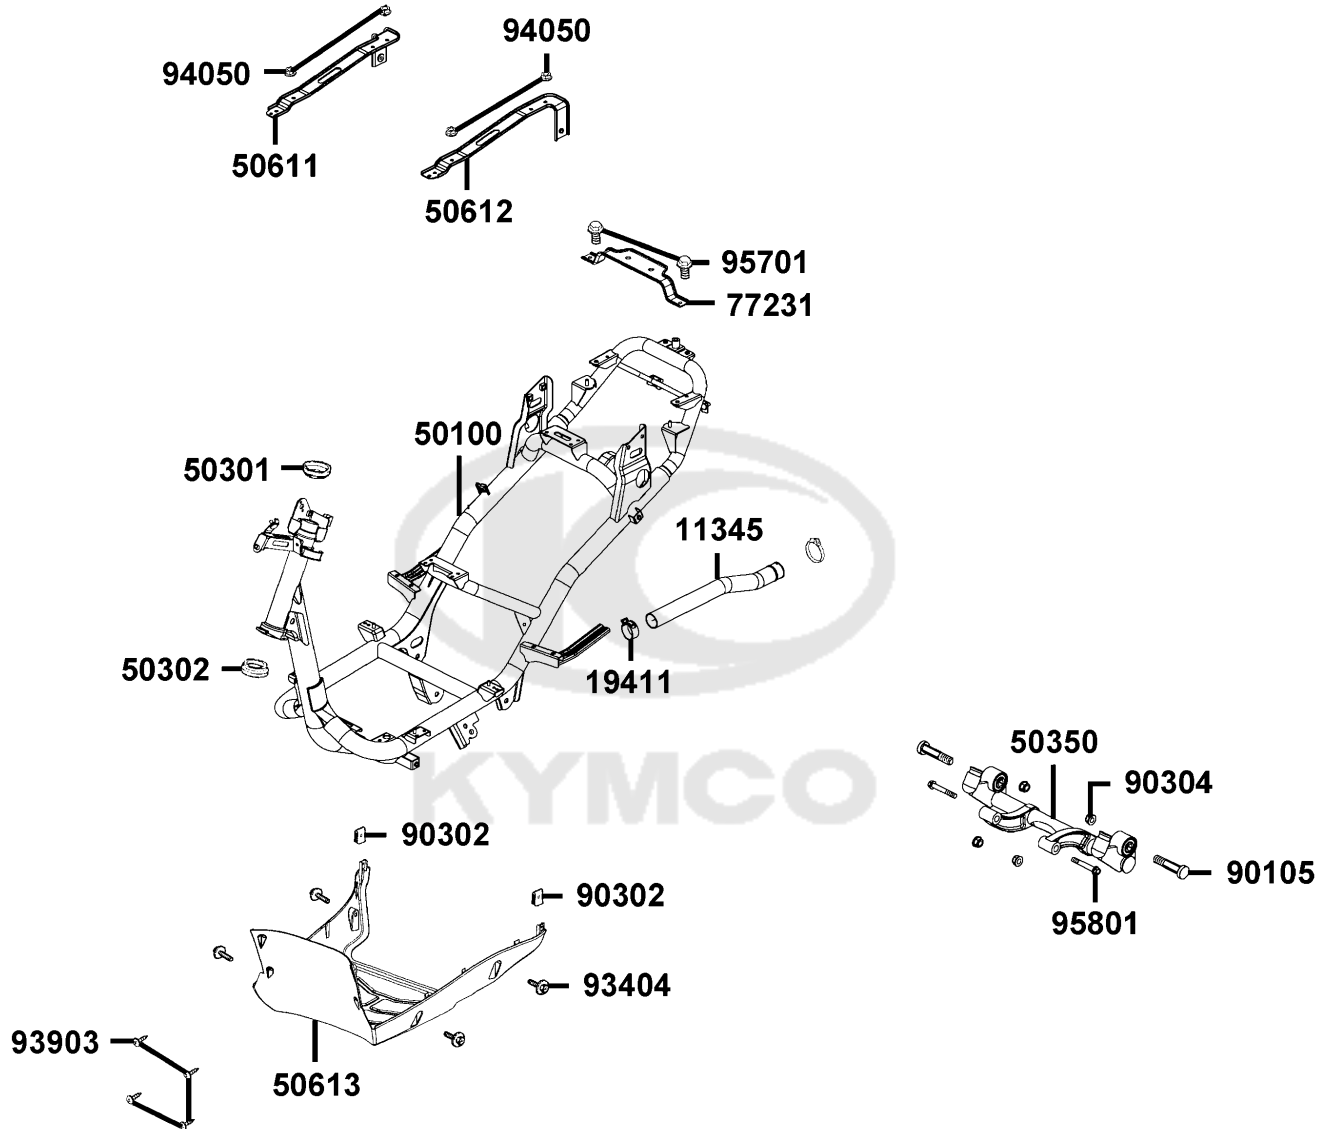

F20

Frame Body